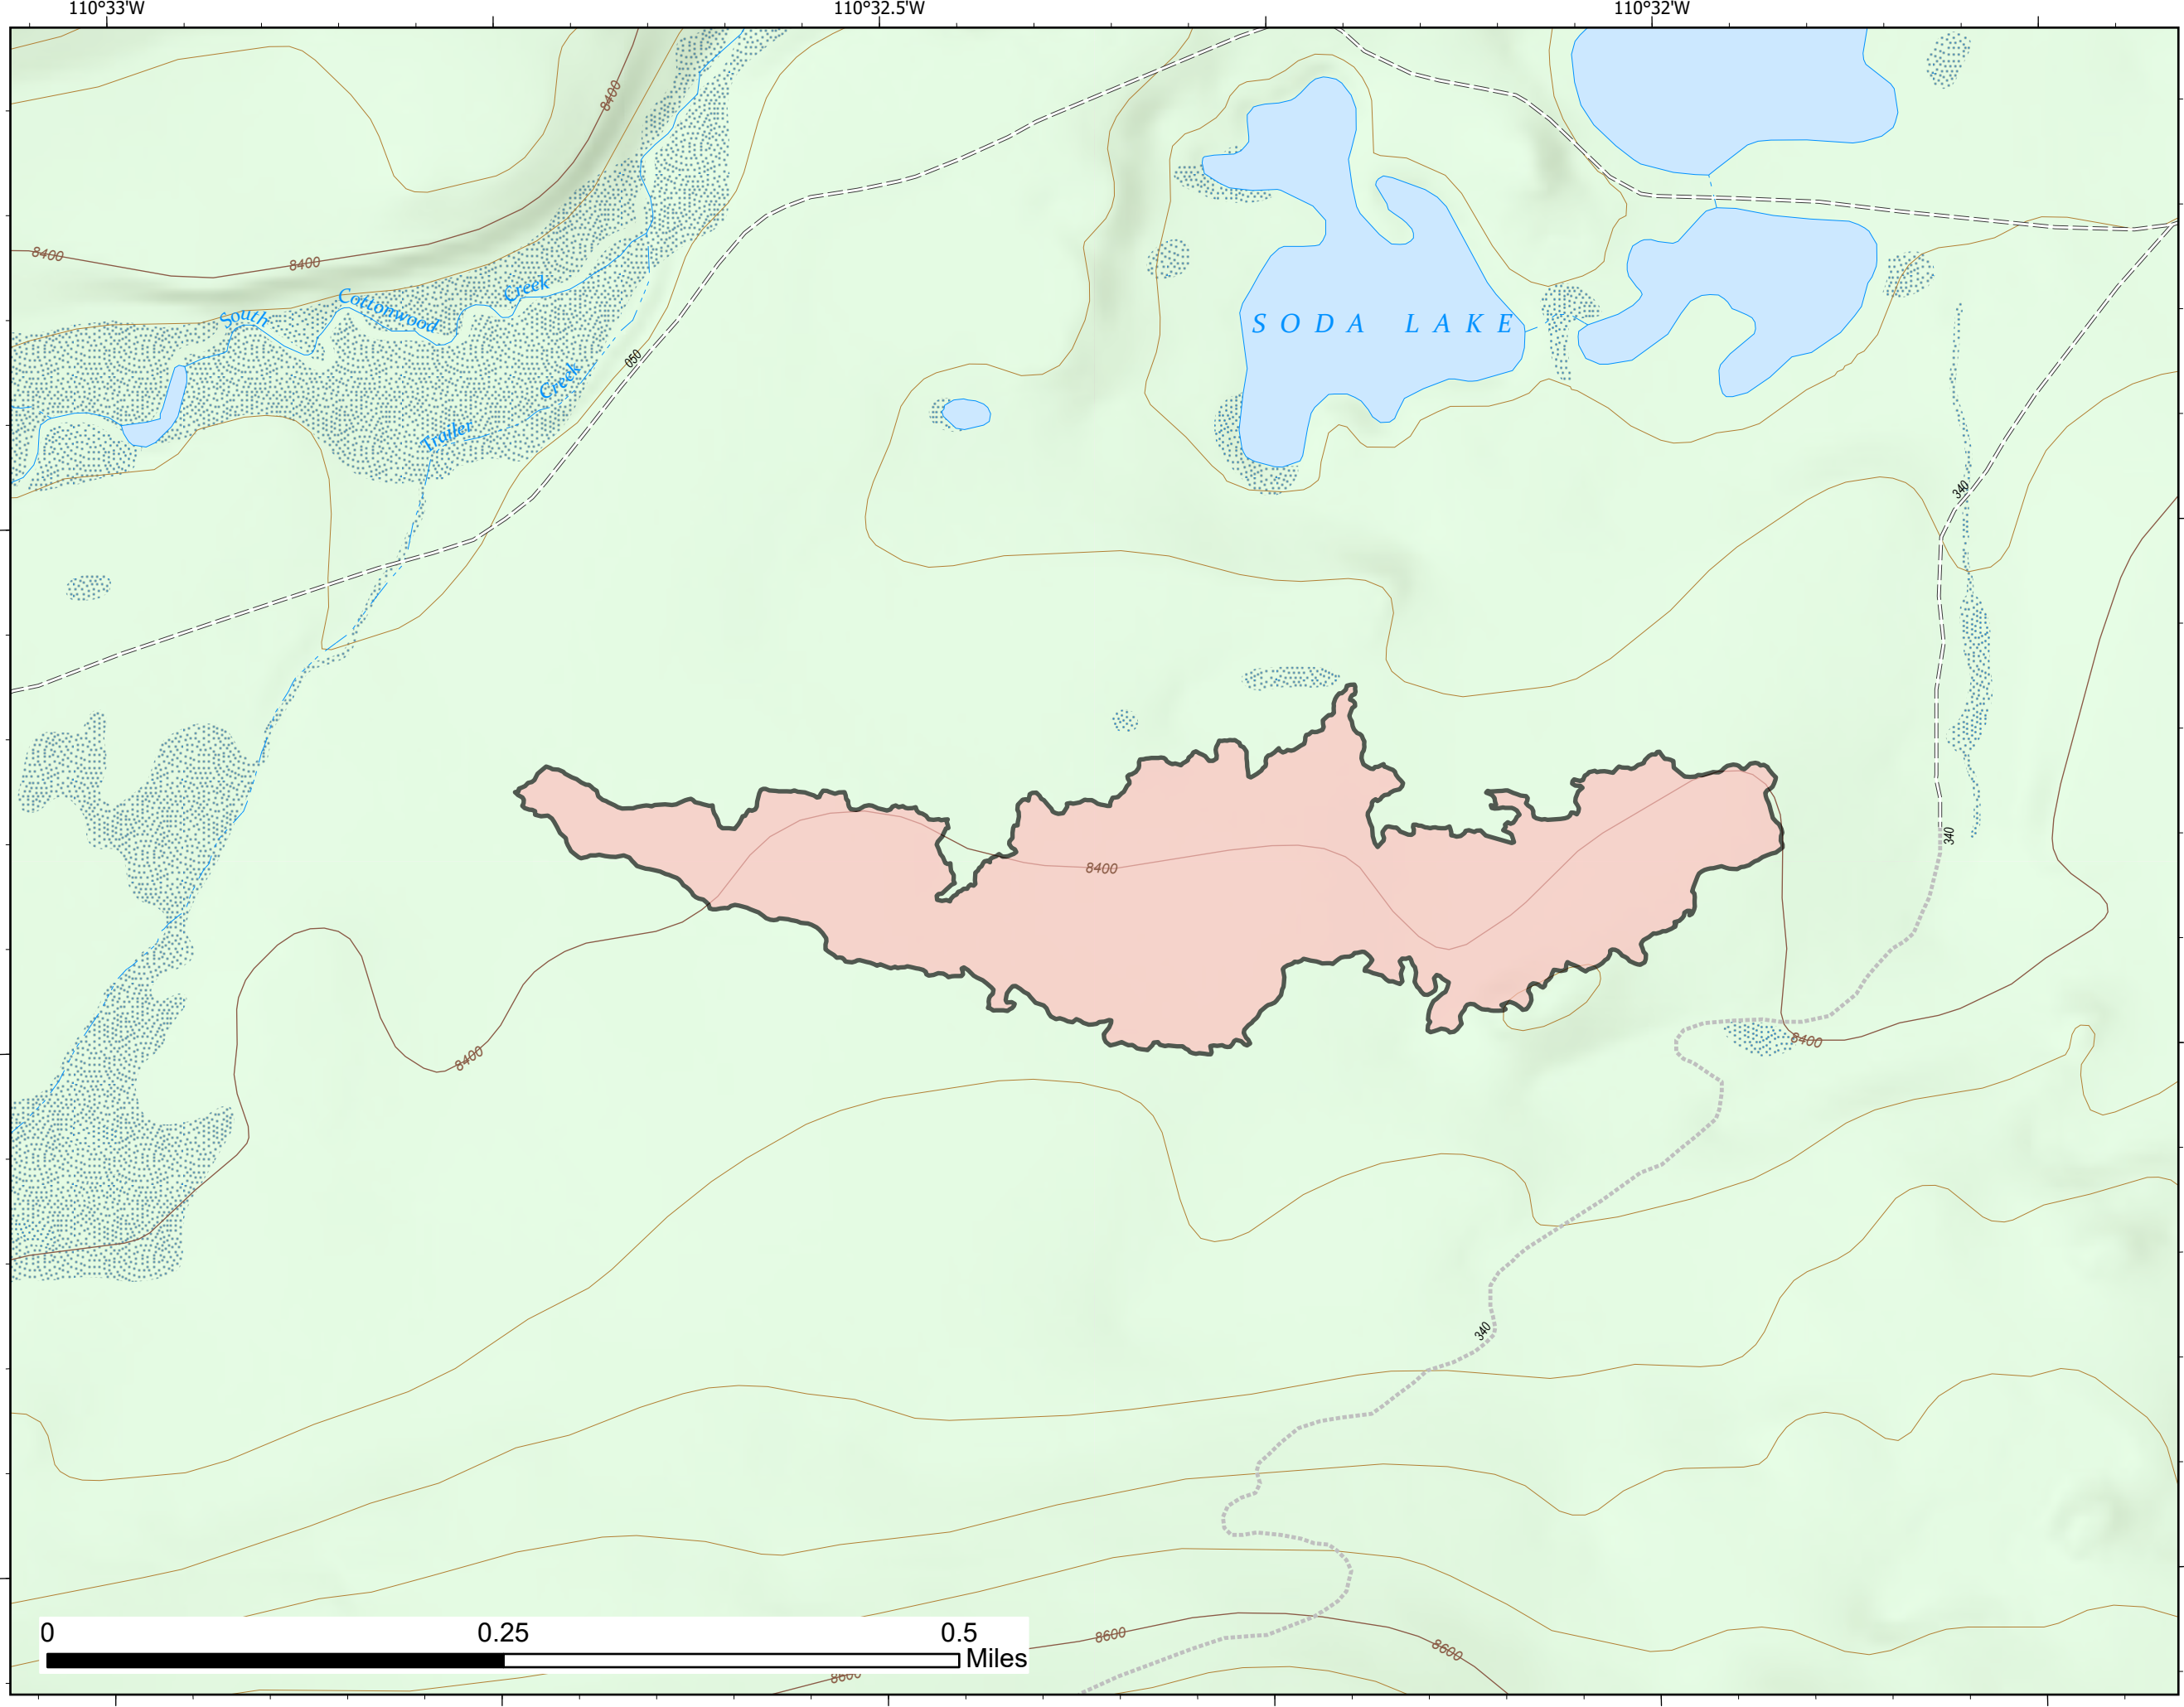

Final Perimeter

Soda Lake
WY-BTF-002116
August 5, 2021

39.4 acres at August 2, 1800

Bridger-Teton National Forest
Big Piney Ranger District

-  Final Fire Perimeter
-  Ranger District Boundary

J. Shedd, S. Hartsburg, J. Haddon
8/4/2021 1519
Acres from GPS
North American 1983 Datum. Lat/Long Grid