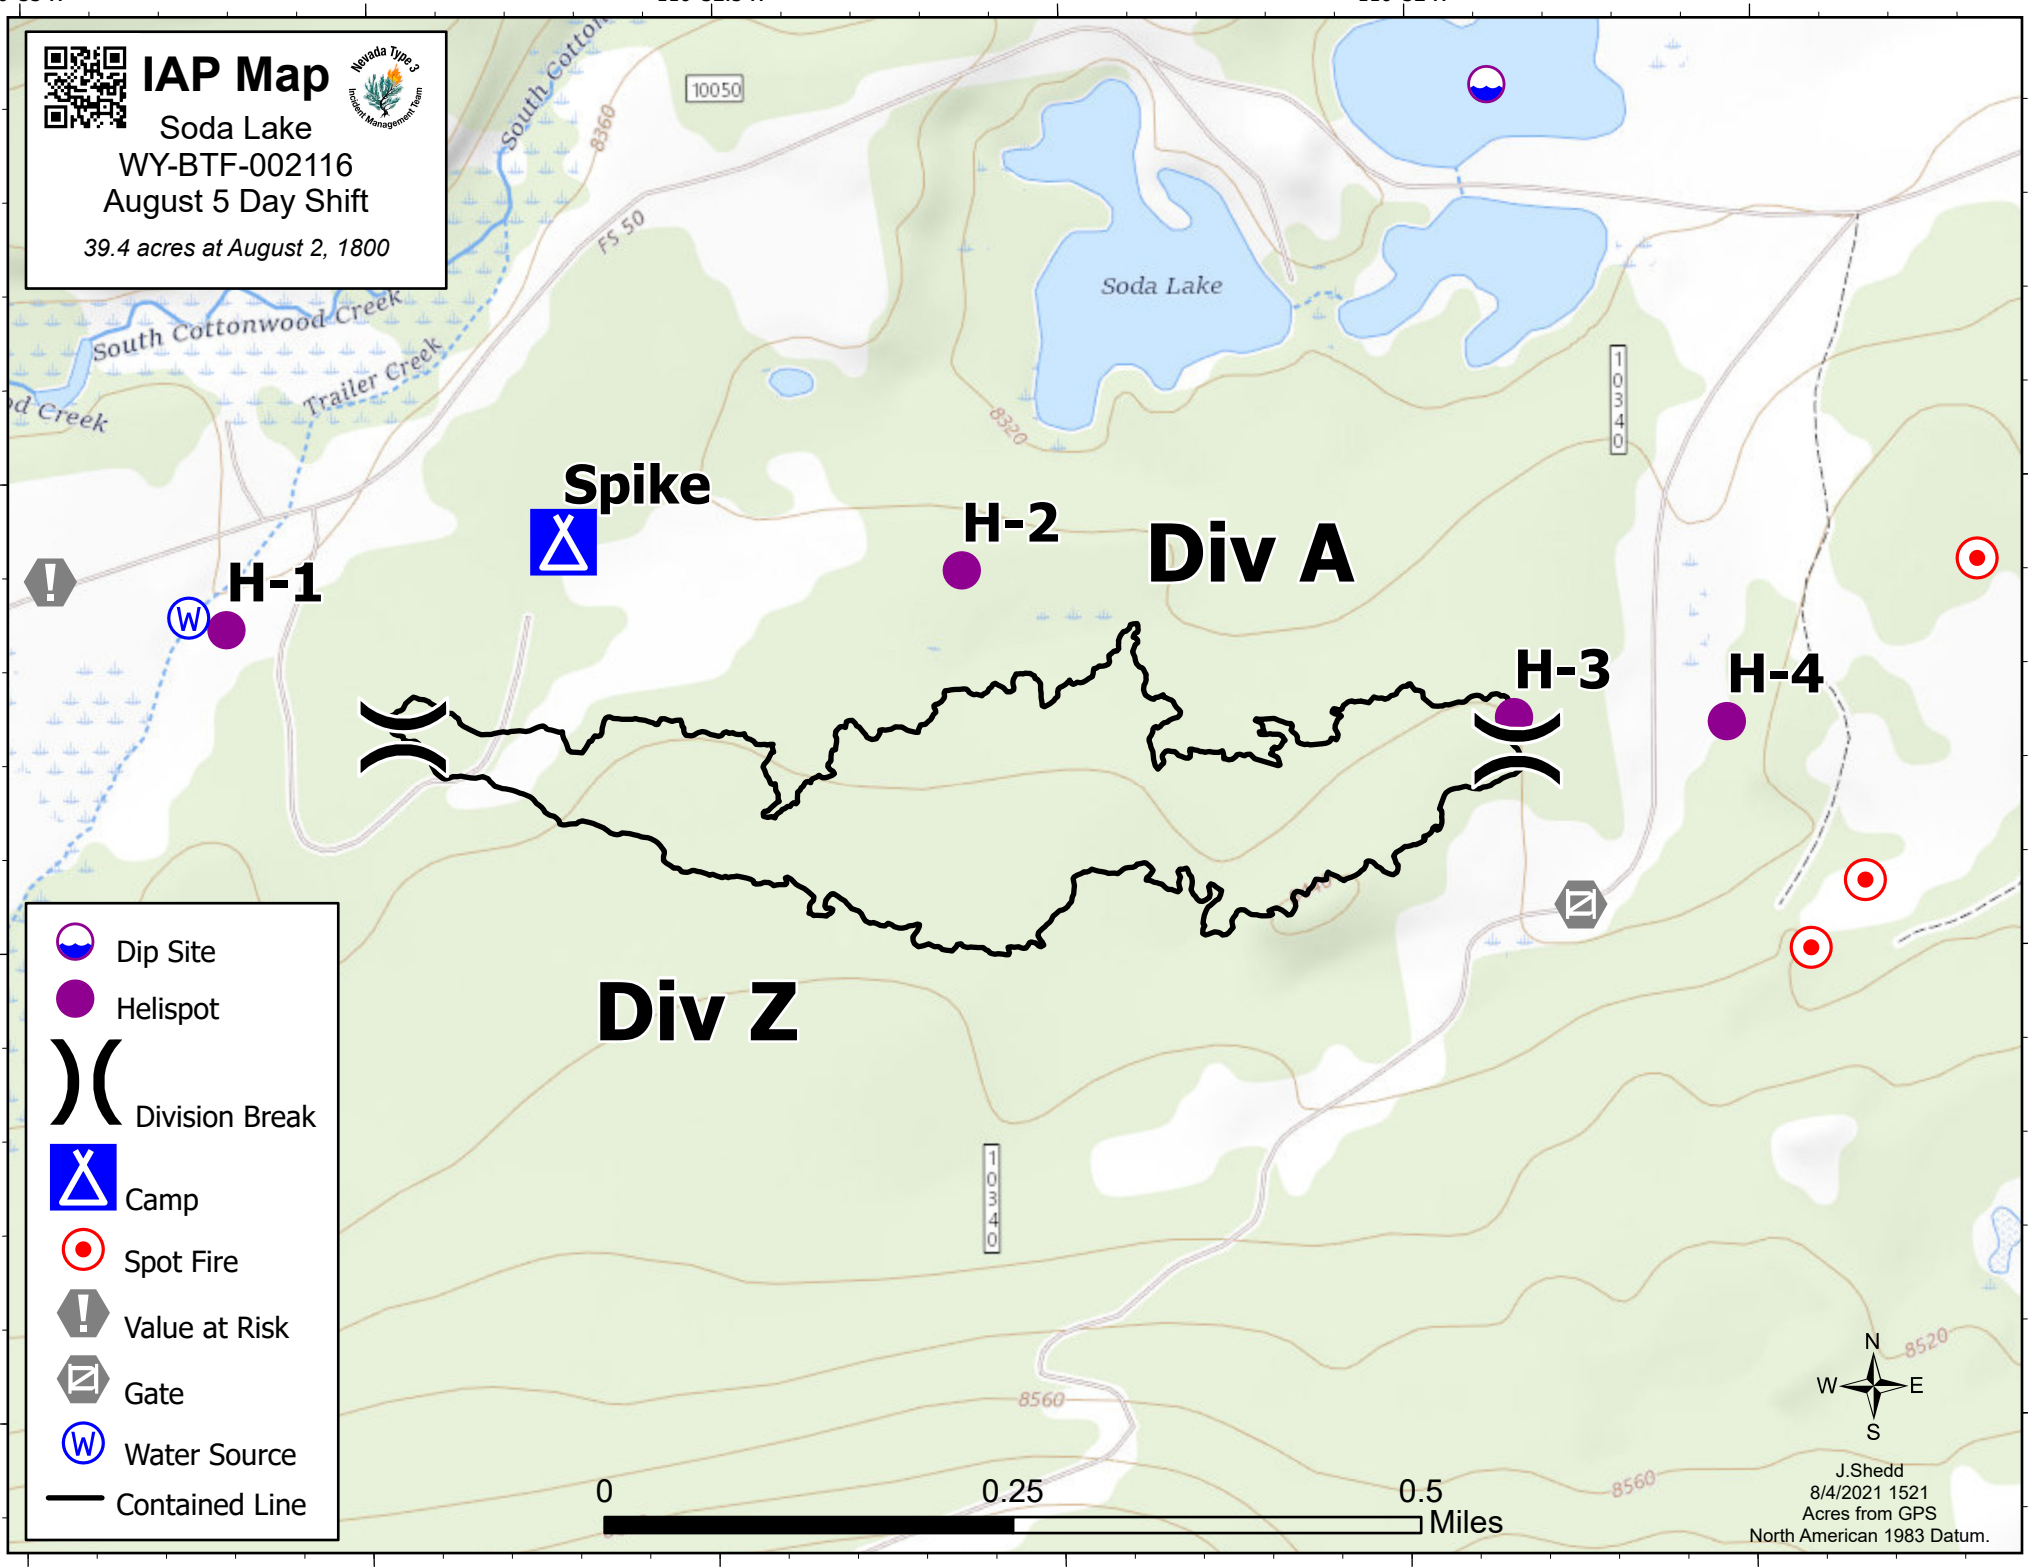

IAP Map
 Soda Lake
 WY-BTF-002116
 August 5 Day Shift
 39.4 acres at August 2, 1800

-  Dip Site
-  Helispot
-  Division Break
-  Camp
-  Spot Fire
-  Value at Risk
-  Gate
-  Water Source
-  Contained Line

J. Shedd
 8/4/2021 1521
 Acres from GPS
 North American 1983 Datum.