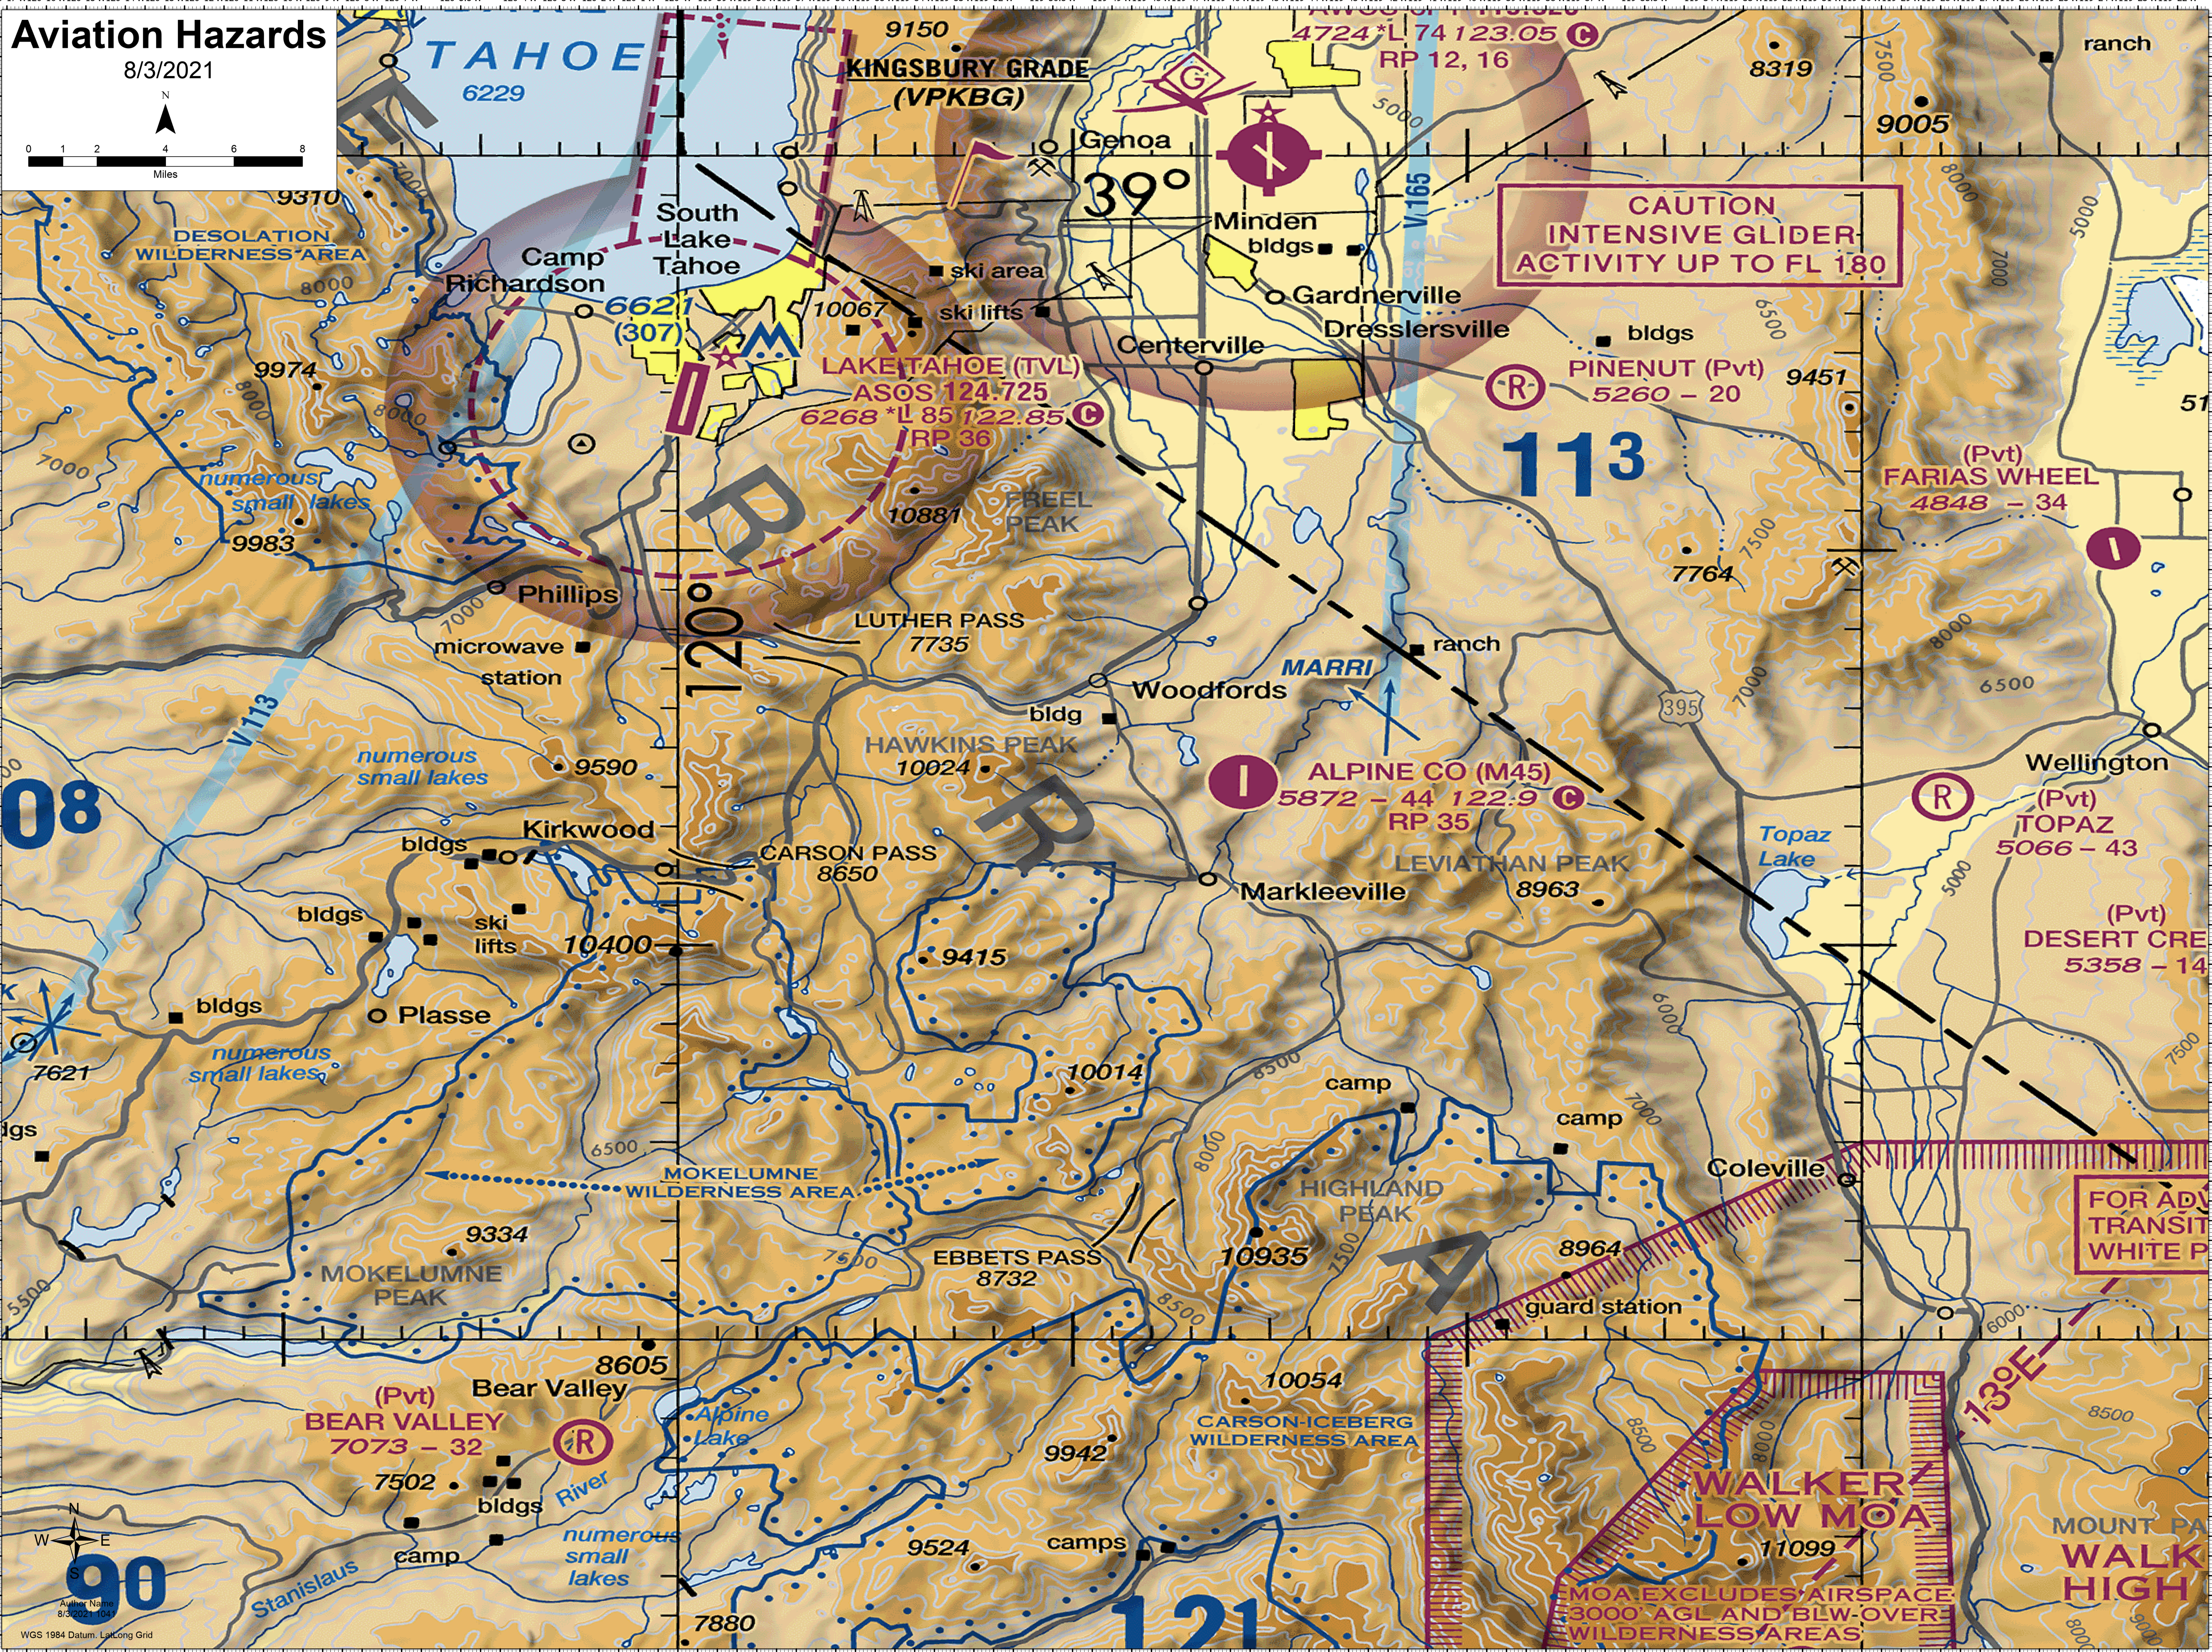

# Aviation Hazards

8/3/2021

90  
WGS 1984 Datum, LatLong Grid

FOR ADV  
TRANSIT  
WHITE P

CAUTION  
INTENSIVE GLIDER  
ACTIVITY UP TO FL 180

113

WALKER  
LOW MOA  
MOA EXCLUDES AIRSPACE  
3000' AGL AND BLW OVER  
WILDERNESS AREAS

WALK  
HIGH