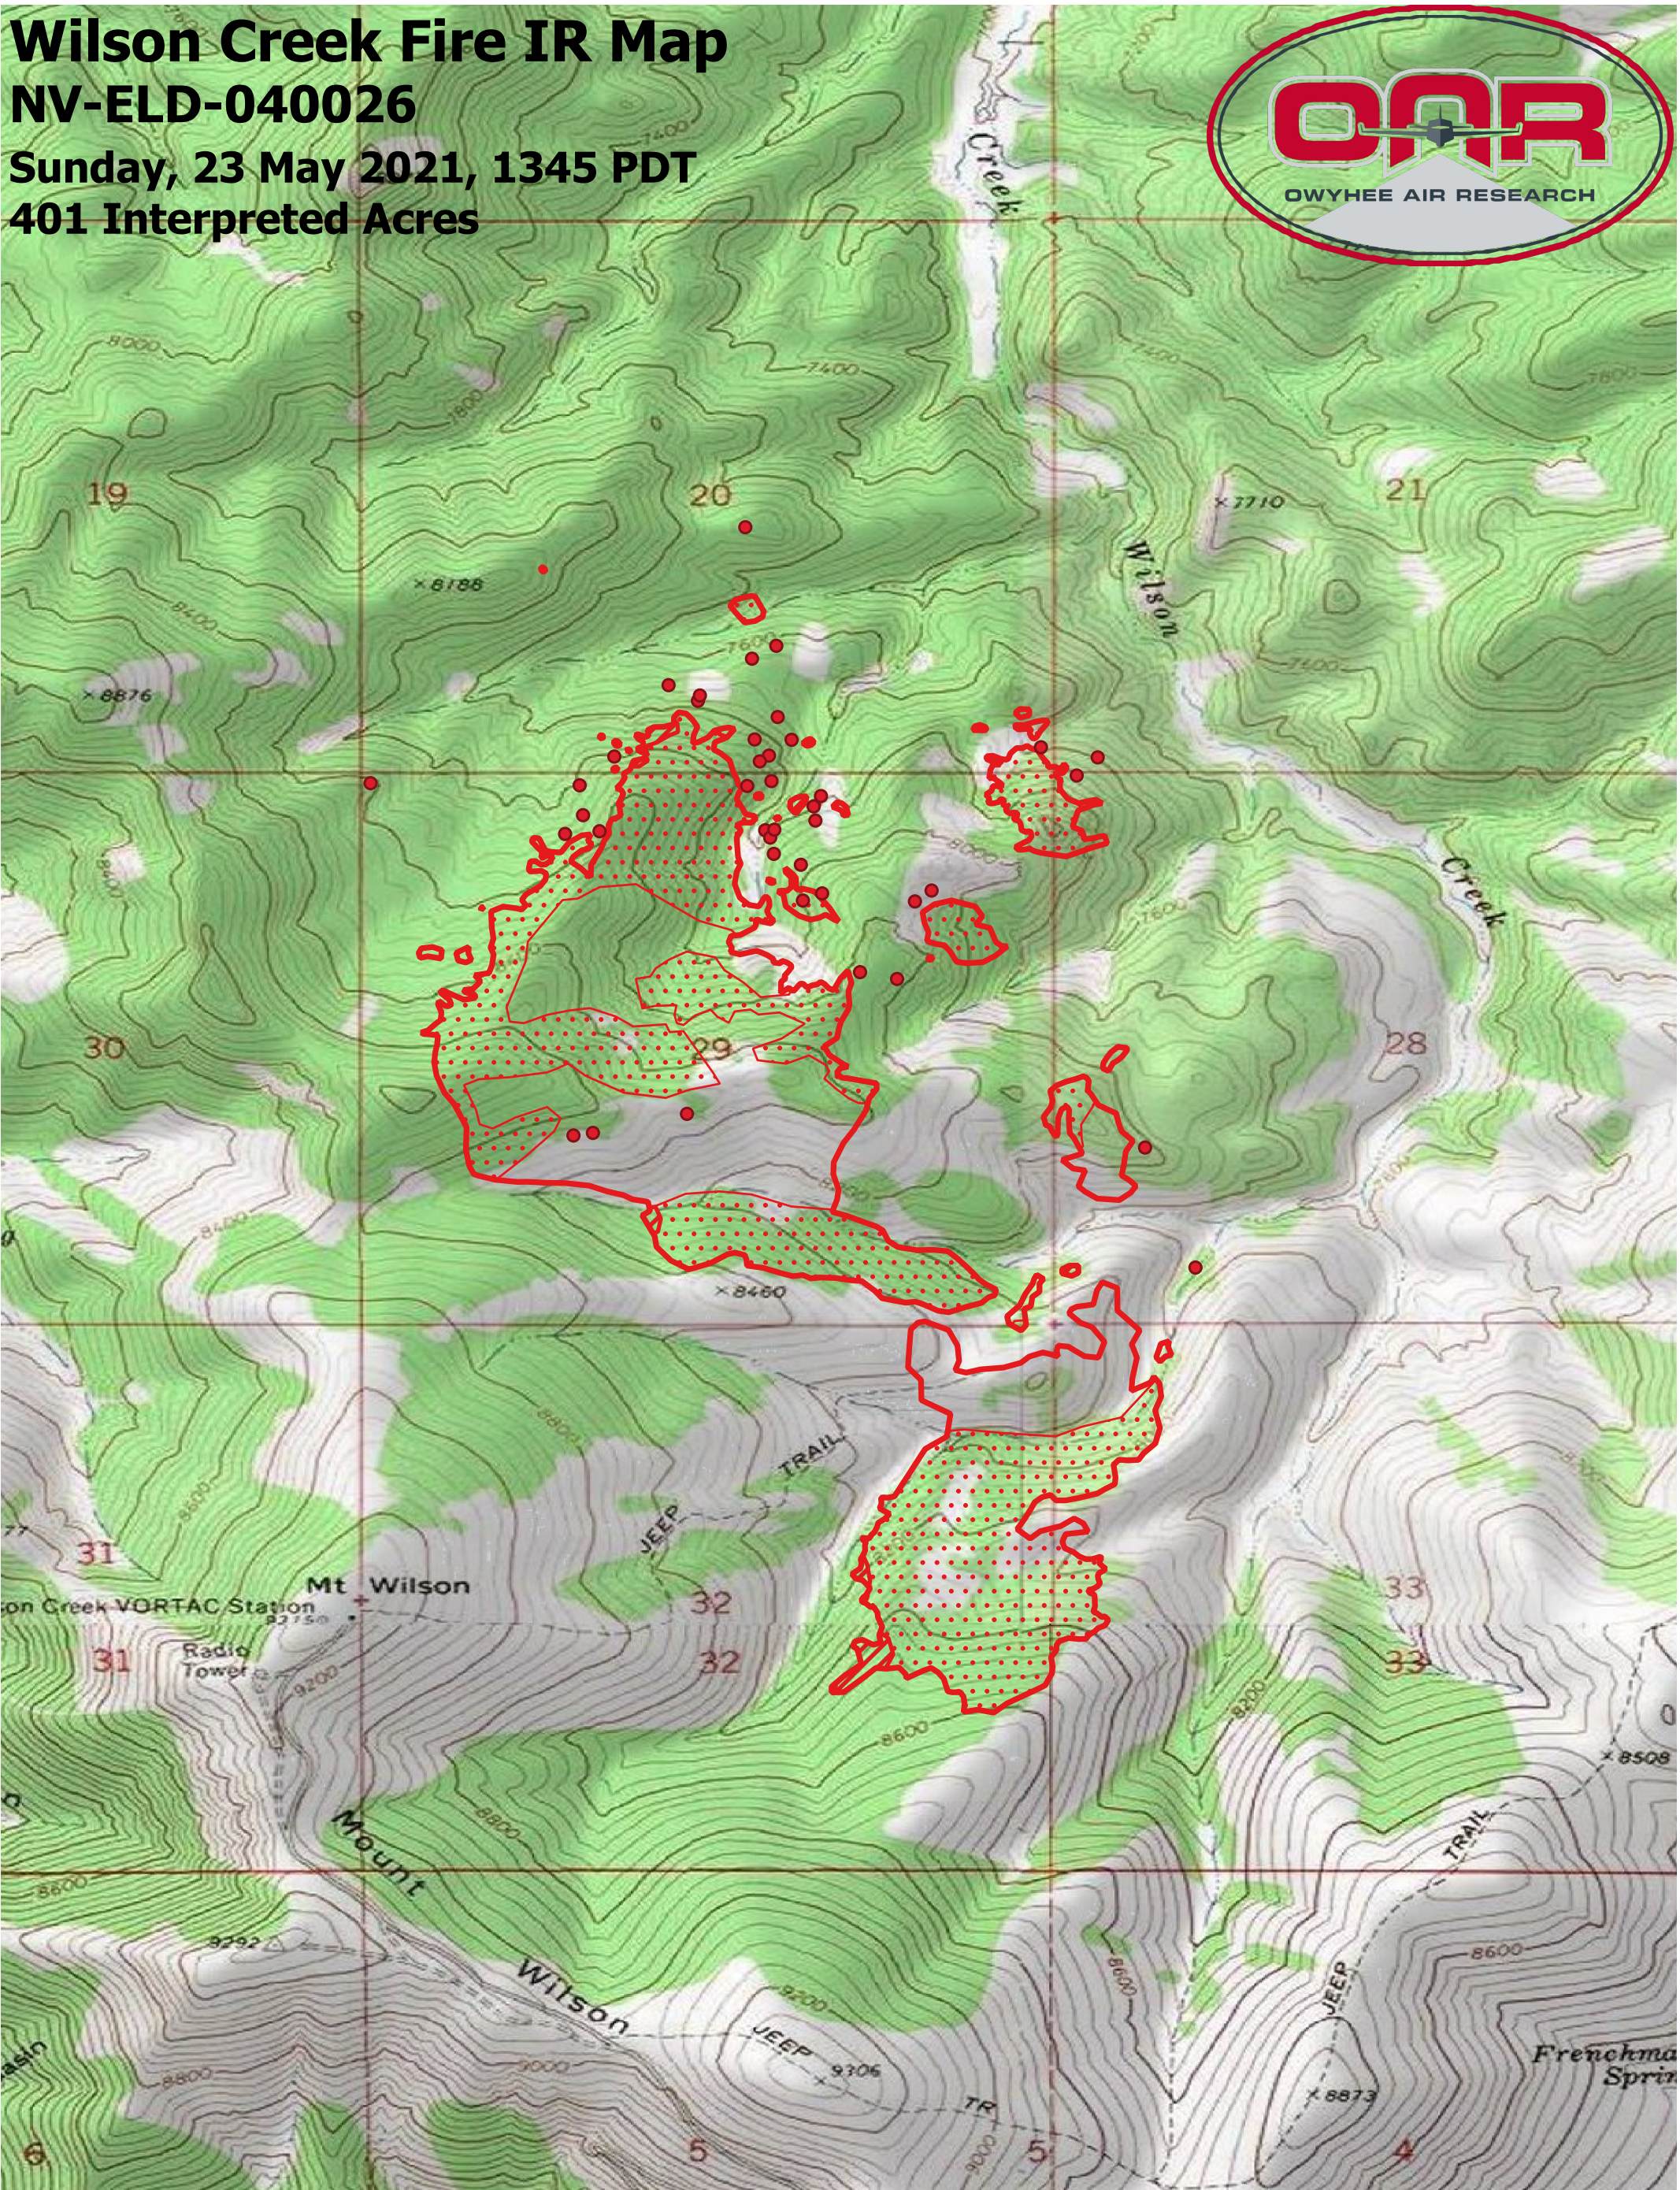

Wilson Creek Fire IR Map

NV-ELD-040026

Sunday, 23 May 2021, 1345 PDT

401 Interpreted Acres

Legend

- IR Isolated Heat
- ▭ Burn Perimeter
- ▨ IR Intense Heat
- ▤ IR Scattered Heat

Scale: 1:10,000

Projection: WGS 84