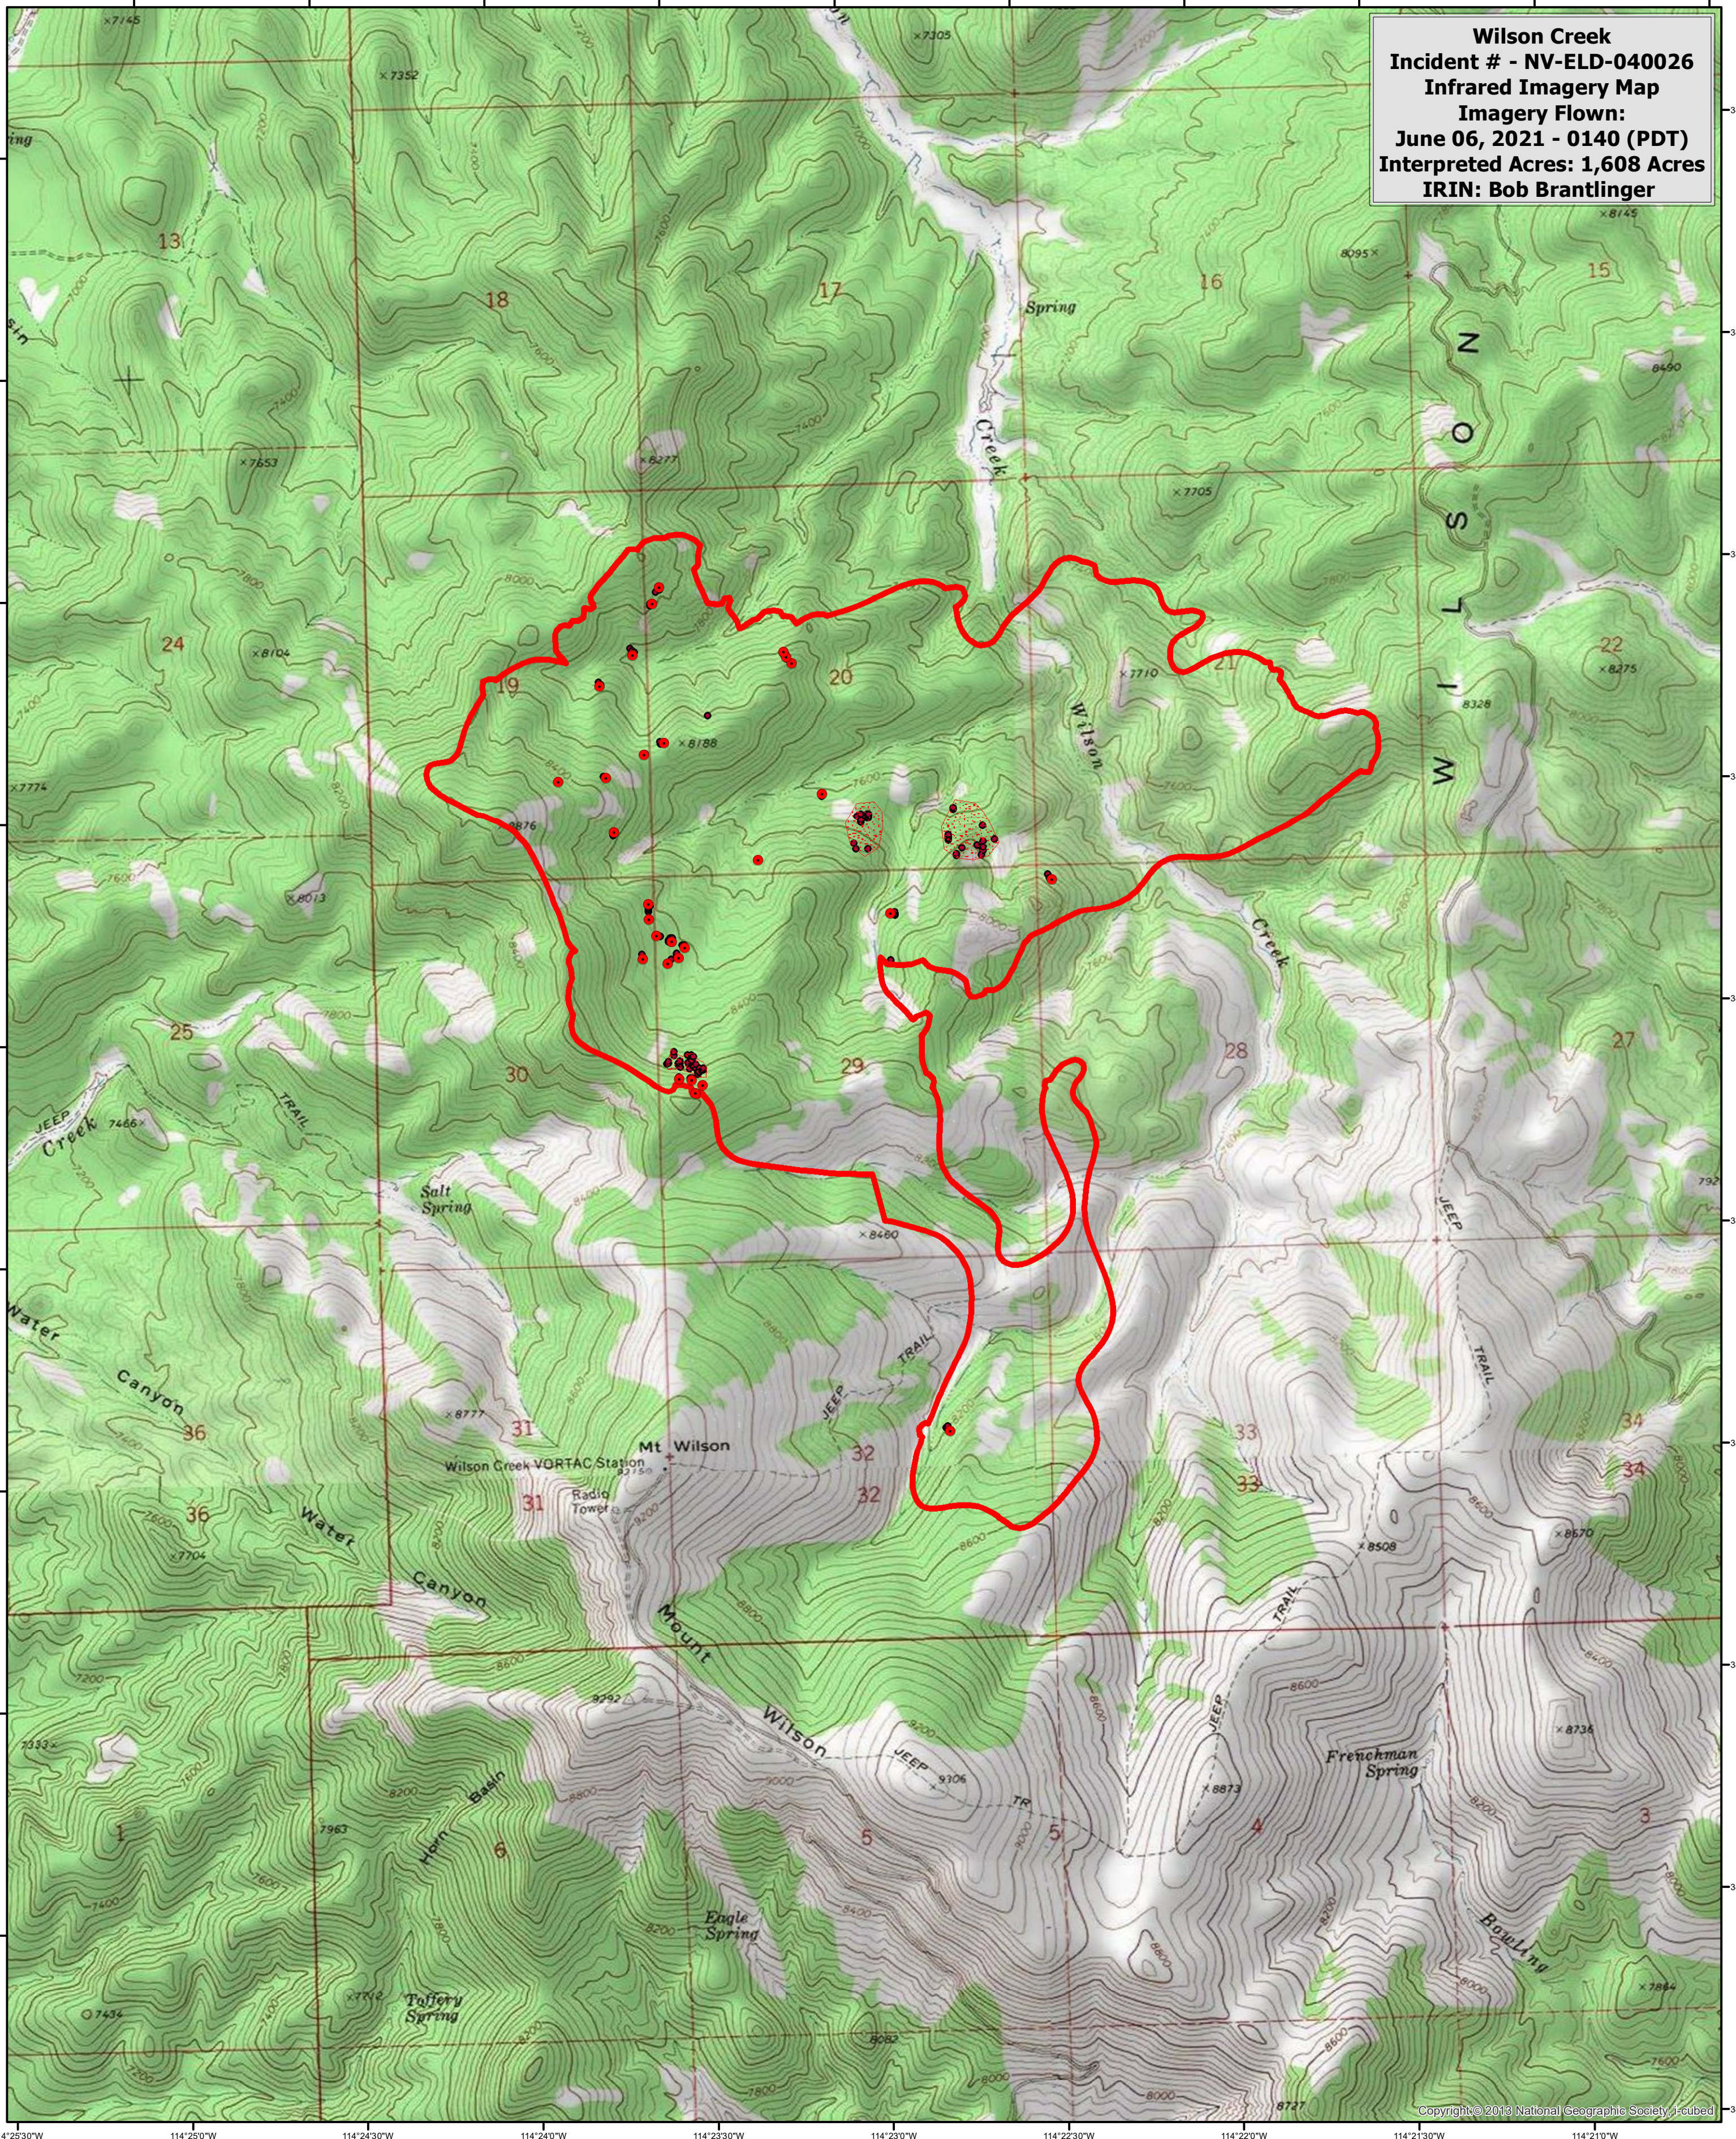

Wilson Creek
Incident # - NV-ELD-040026
Infrared Imagery Map
Imagery Flown:
June 06, 2021 - 0140 (PDT)
Interpreted Acres: 1,608 Acres
IRIN: Bob Brantlinger

Legend

	Heat Perimeter		Scattered Heat Source
	Scattered Heat		Isolated Heat Source

Copyright © 2013 National Geographic Society, Inc.