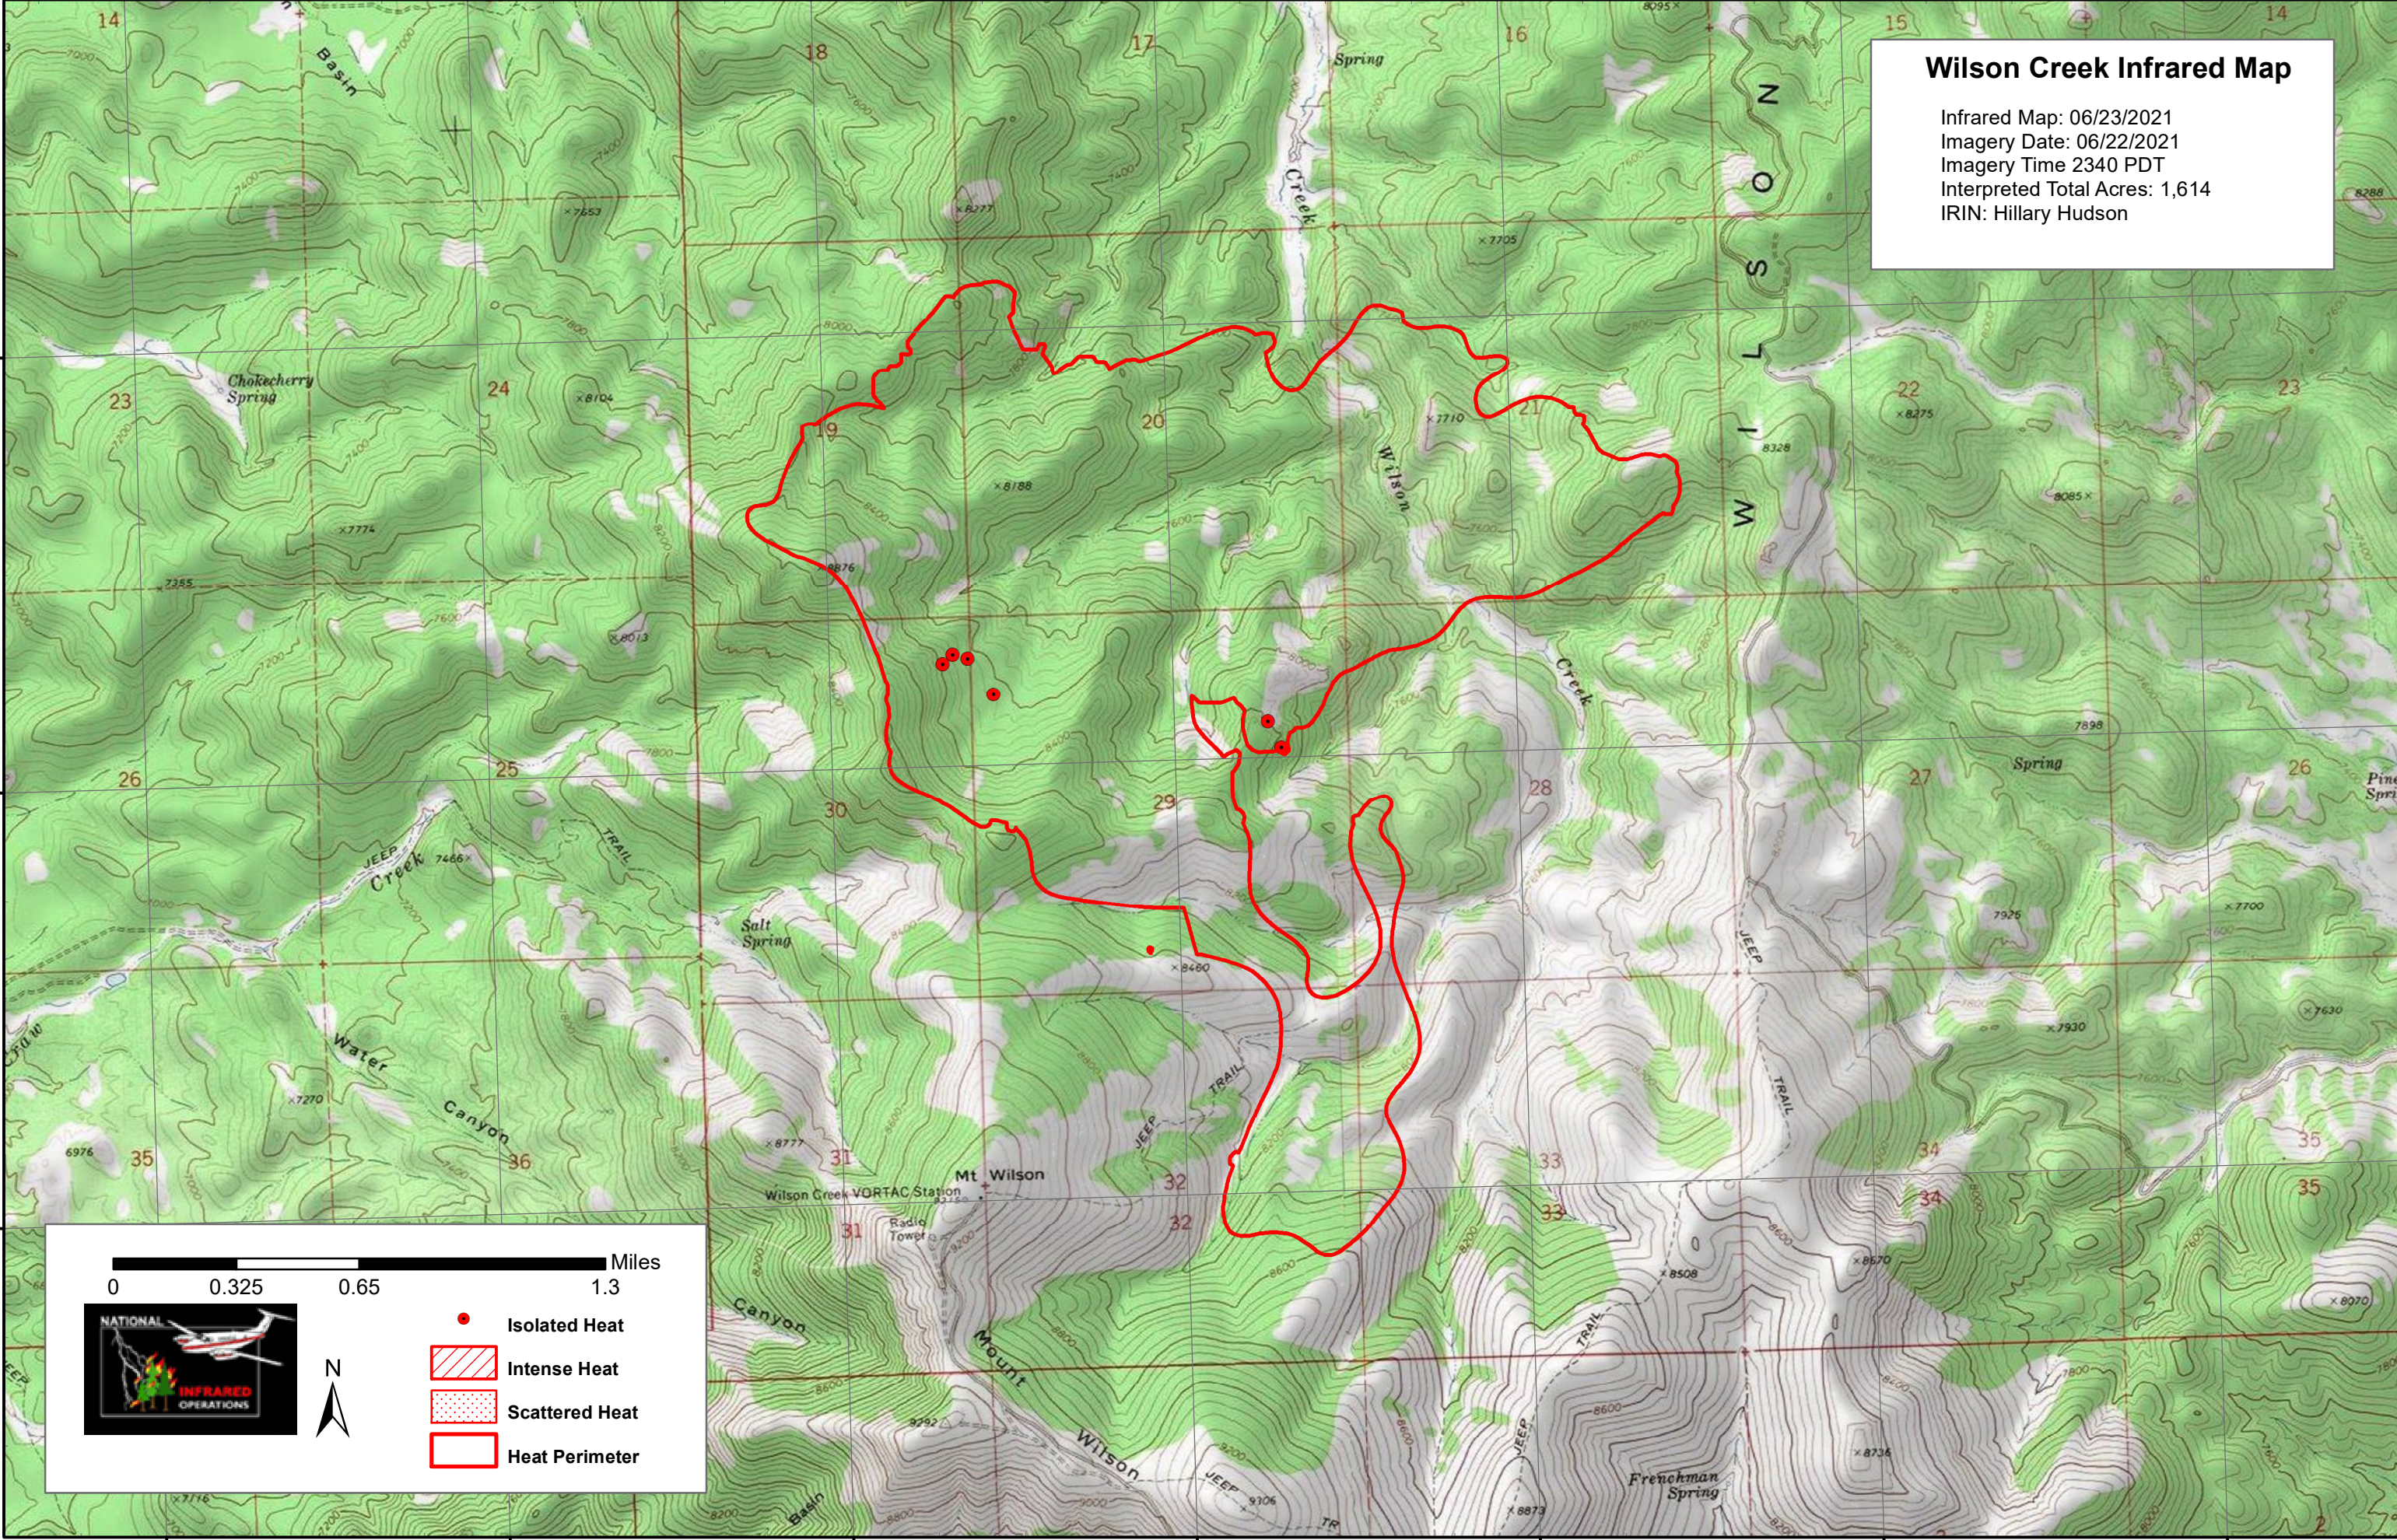

Wilson Creek Infrared Map
Infrared Map: 06/23/2021
Imagery Date: 06/22/2021
Imagery Time 2340 PDT
Interpreted Total Acres: 1,614
IRIN: Hillary Hudson

0 0.325 0.65 1.3 Miles

Isolated Heat (Red dot)
Intense Heat (Red hatched box)
Scattered Heat (Red dotted box)
Heat Perimeter (Red outline)

114°26'0"W 114°25'0"W 114°24'0"W 114°23'0"W 114°22'0"W 114°21'0"W 114°20'0"W

38°17'0"N 38°16'0"N 38°15'0"N

Wilson Creek Infrared Map

Infrared Map: 06/23/2021
Imagery Date: 06/22/2021
Imagery Time 2340 PDT
Interpreted Total Acres: 1,614
IRIN: Hillary Hudson

0 0.325 0.65 1.3 Miles

Isolated Heat
Intense Heat
Scattered Heat
Heat Perimeter

114°26'0"W 114°25'0"W 114°24'0"W 114°23'0"W 114°22'0"W 114°21'0"W 114°20'0"W

38°17'0"N 38°16'0"N 38°15'0"N