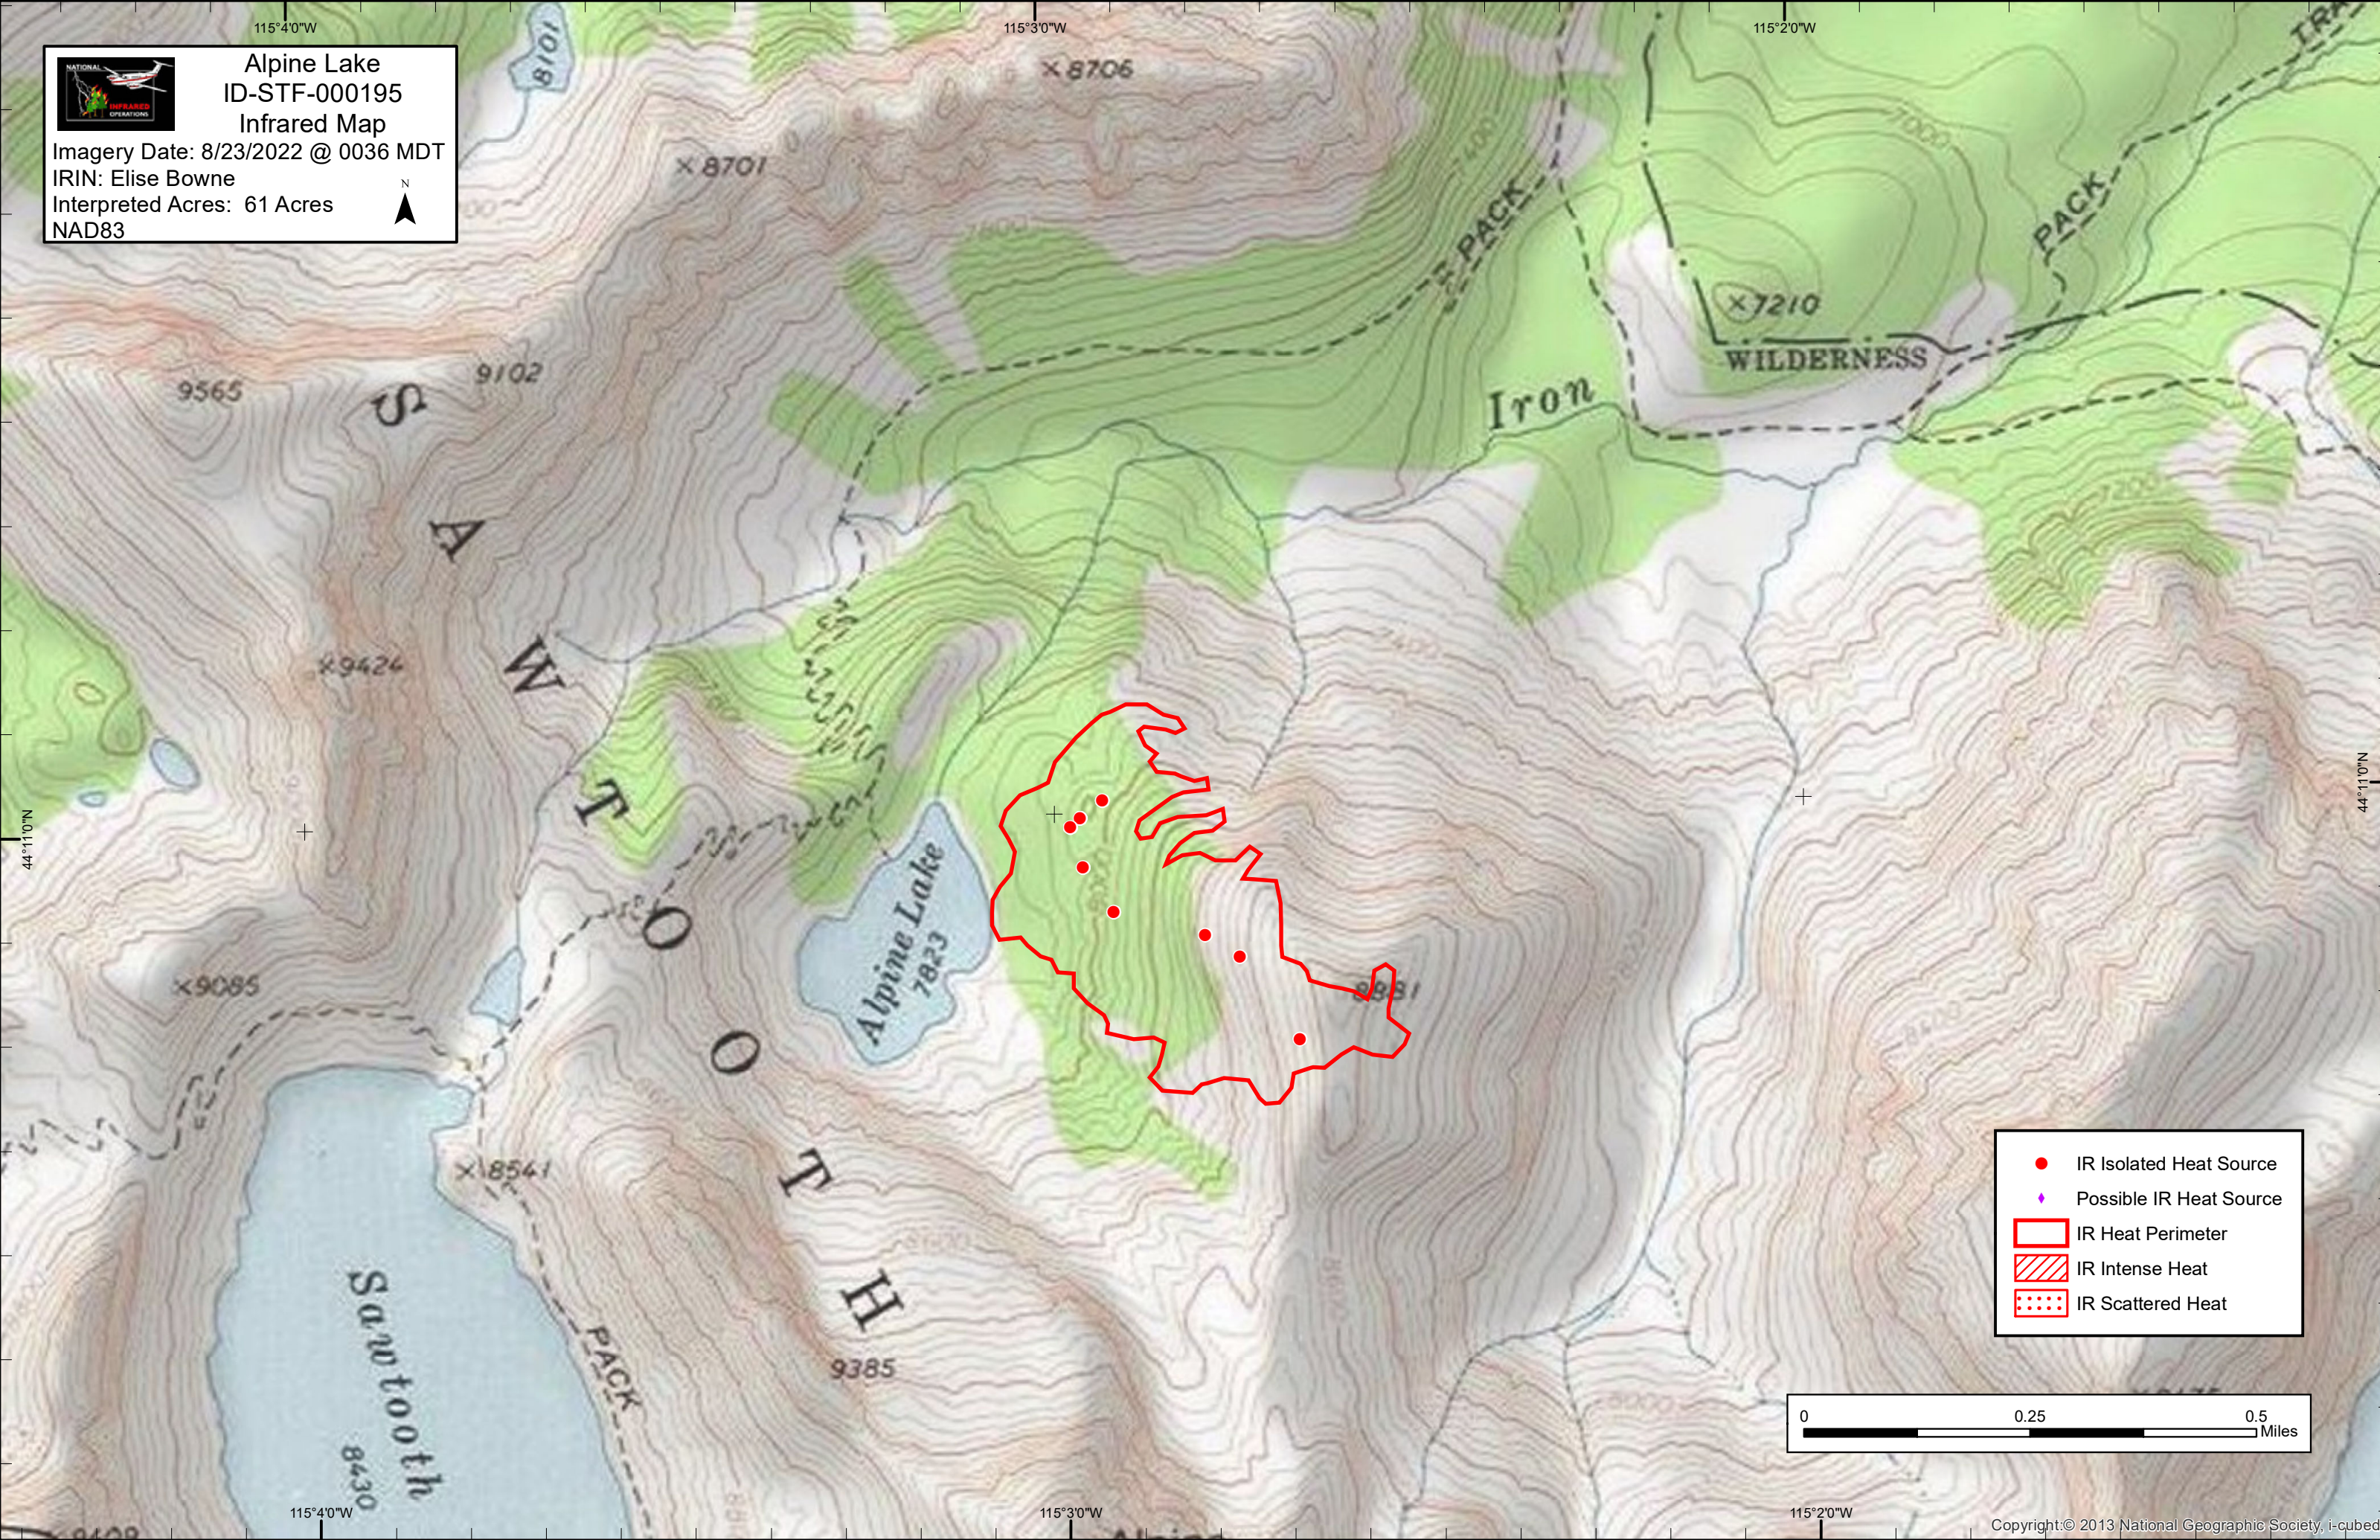

Alpine Lake
ID-STF-000195
Infrared Map

Imagery Date: 8/23/2022 @ 0036 MDT
IRIN: Elise Bowne
Interpreted Acres: 61 Acres
NAD83

- IR Isolated Heat Source
- ◆ Possible IR Heat Source
- IR Heat Perimeter
- IR Intense Heat
- IR Scattered Heat