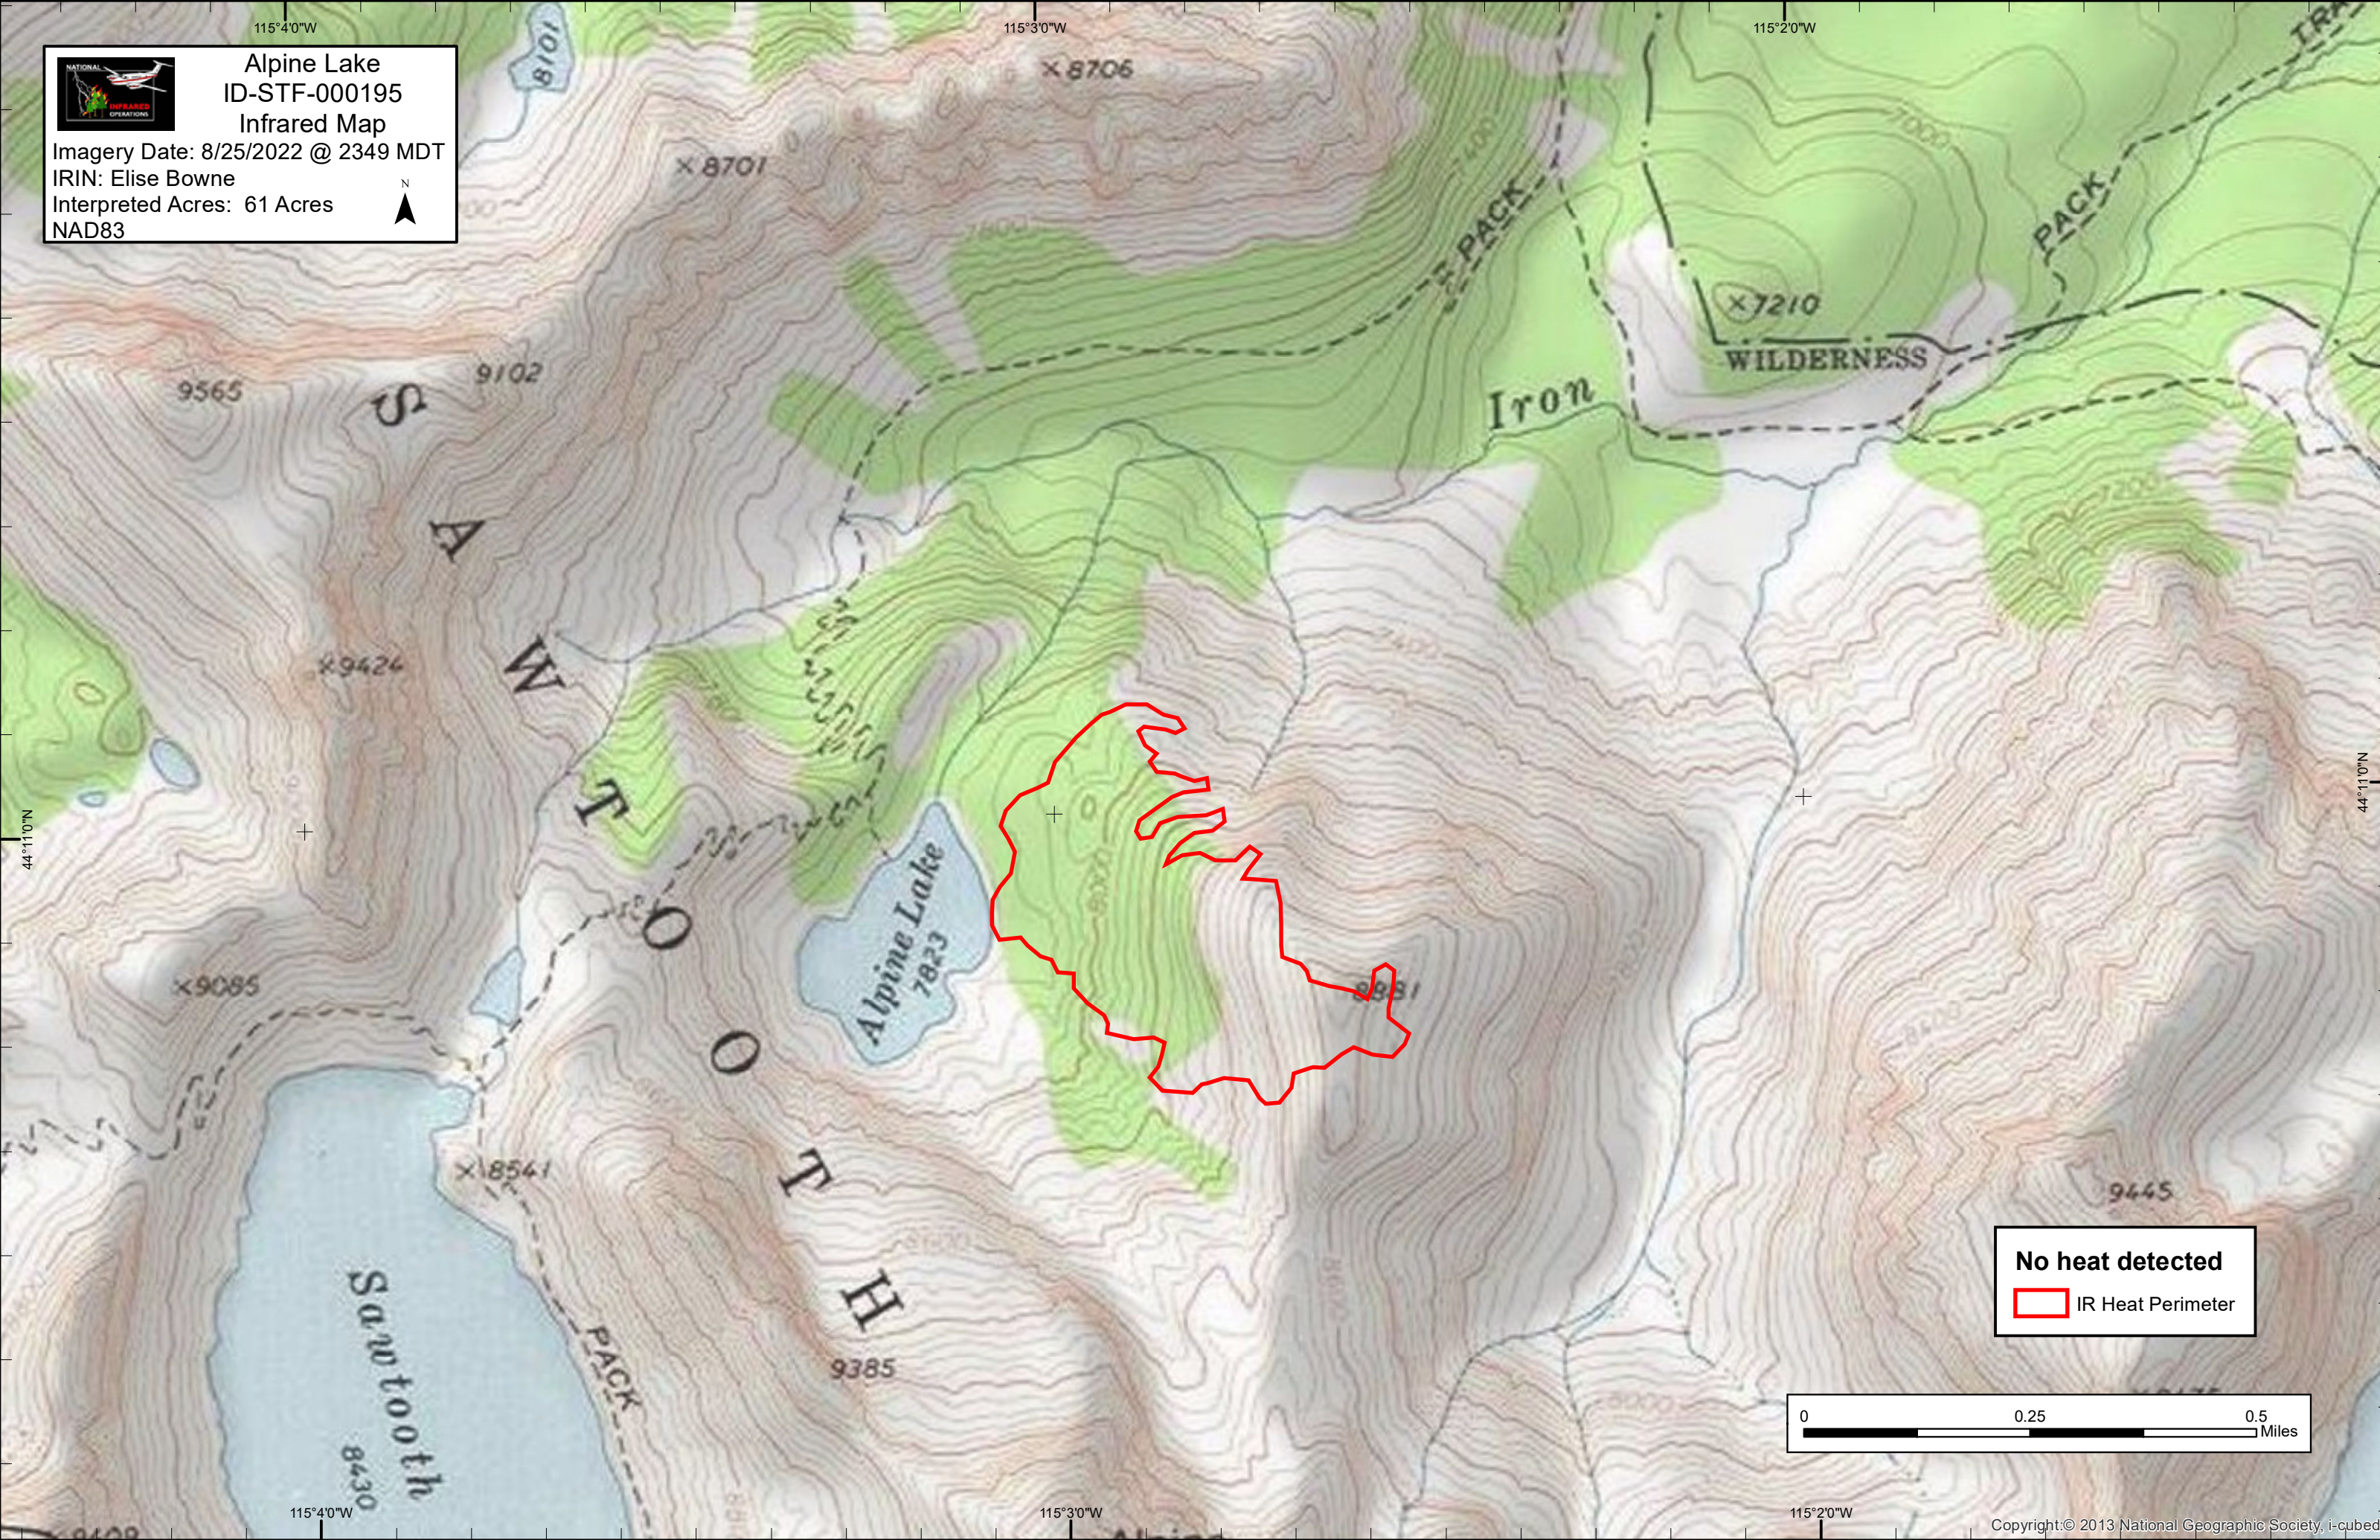

Alpine Lake
ID-STF-000195
Infrared Map

Imagery Date: 8/25/2022 @ 2349 MDT
IRIN: Elise Bowne
Interpreted Acres: 61 Acres
NAD83

No heat detected
 IR Heat Perimeter