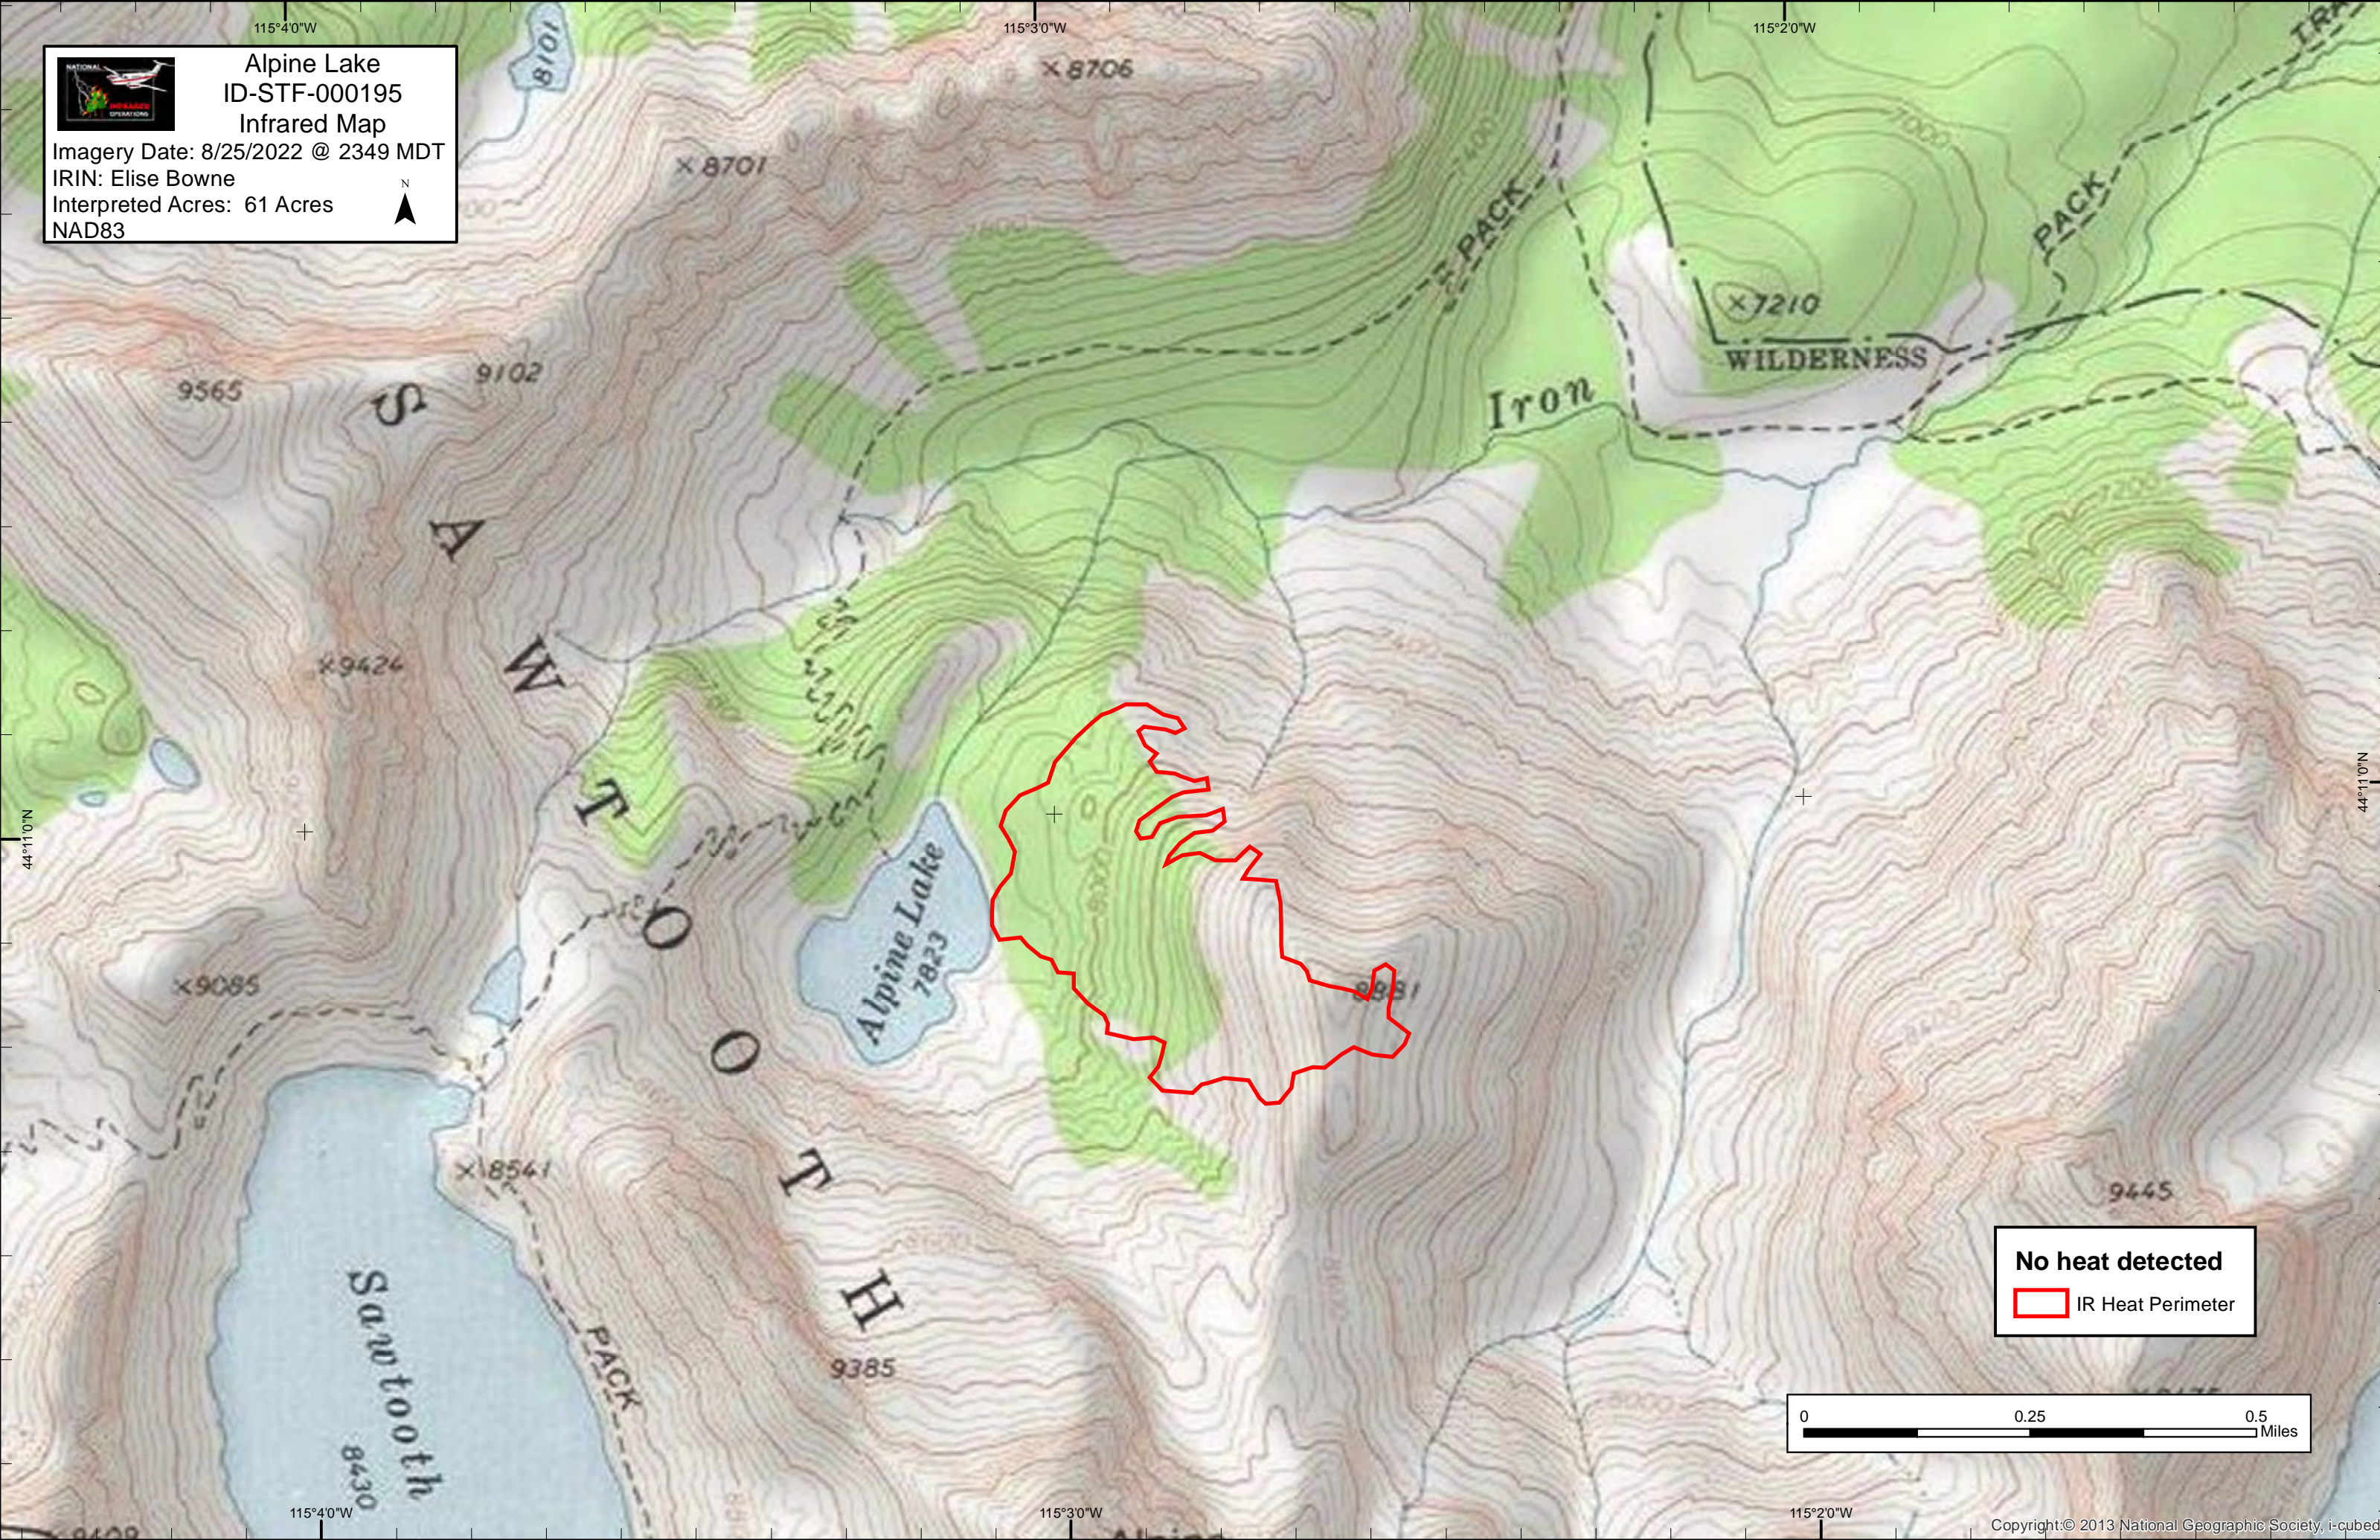

Alpine Lake
ID-STF-000195
Infrared Map

Imagery Date: 8/25/2022 @ 2349 MDT
IRIN: Elise Bowne
Interpreted Acres: 61 Acres
NAD83

No heat detected
IR Heat Perimeter