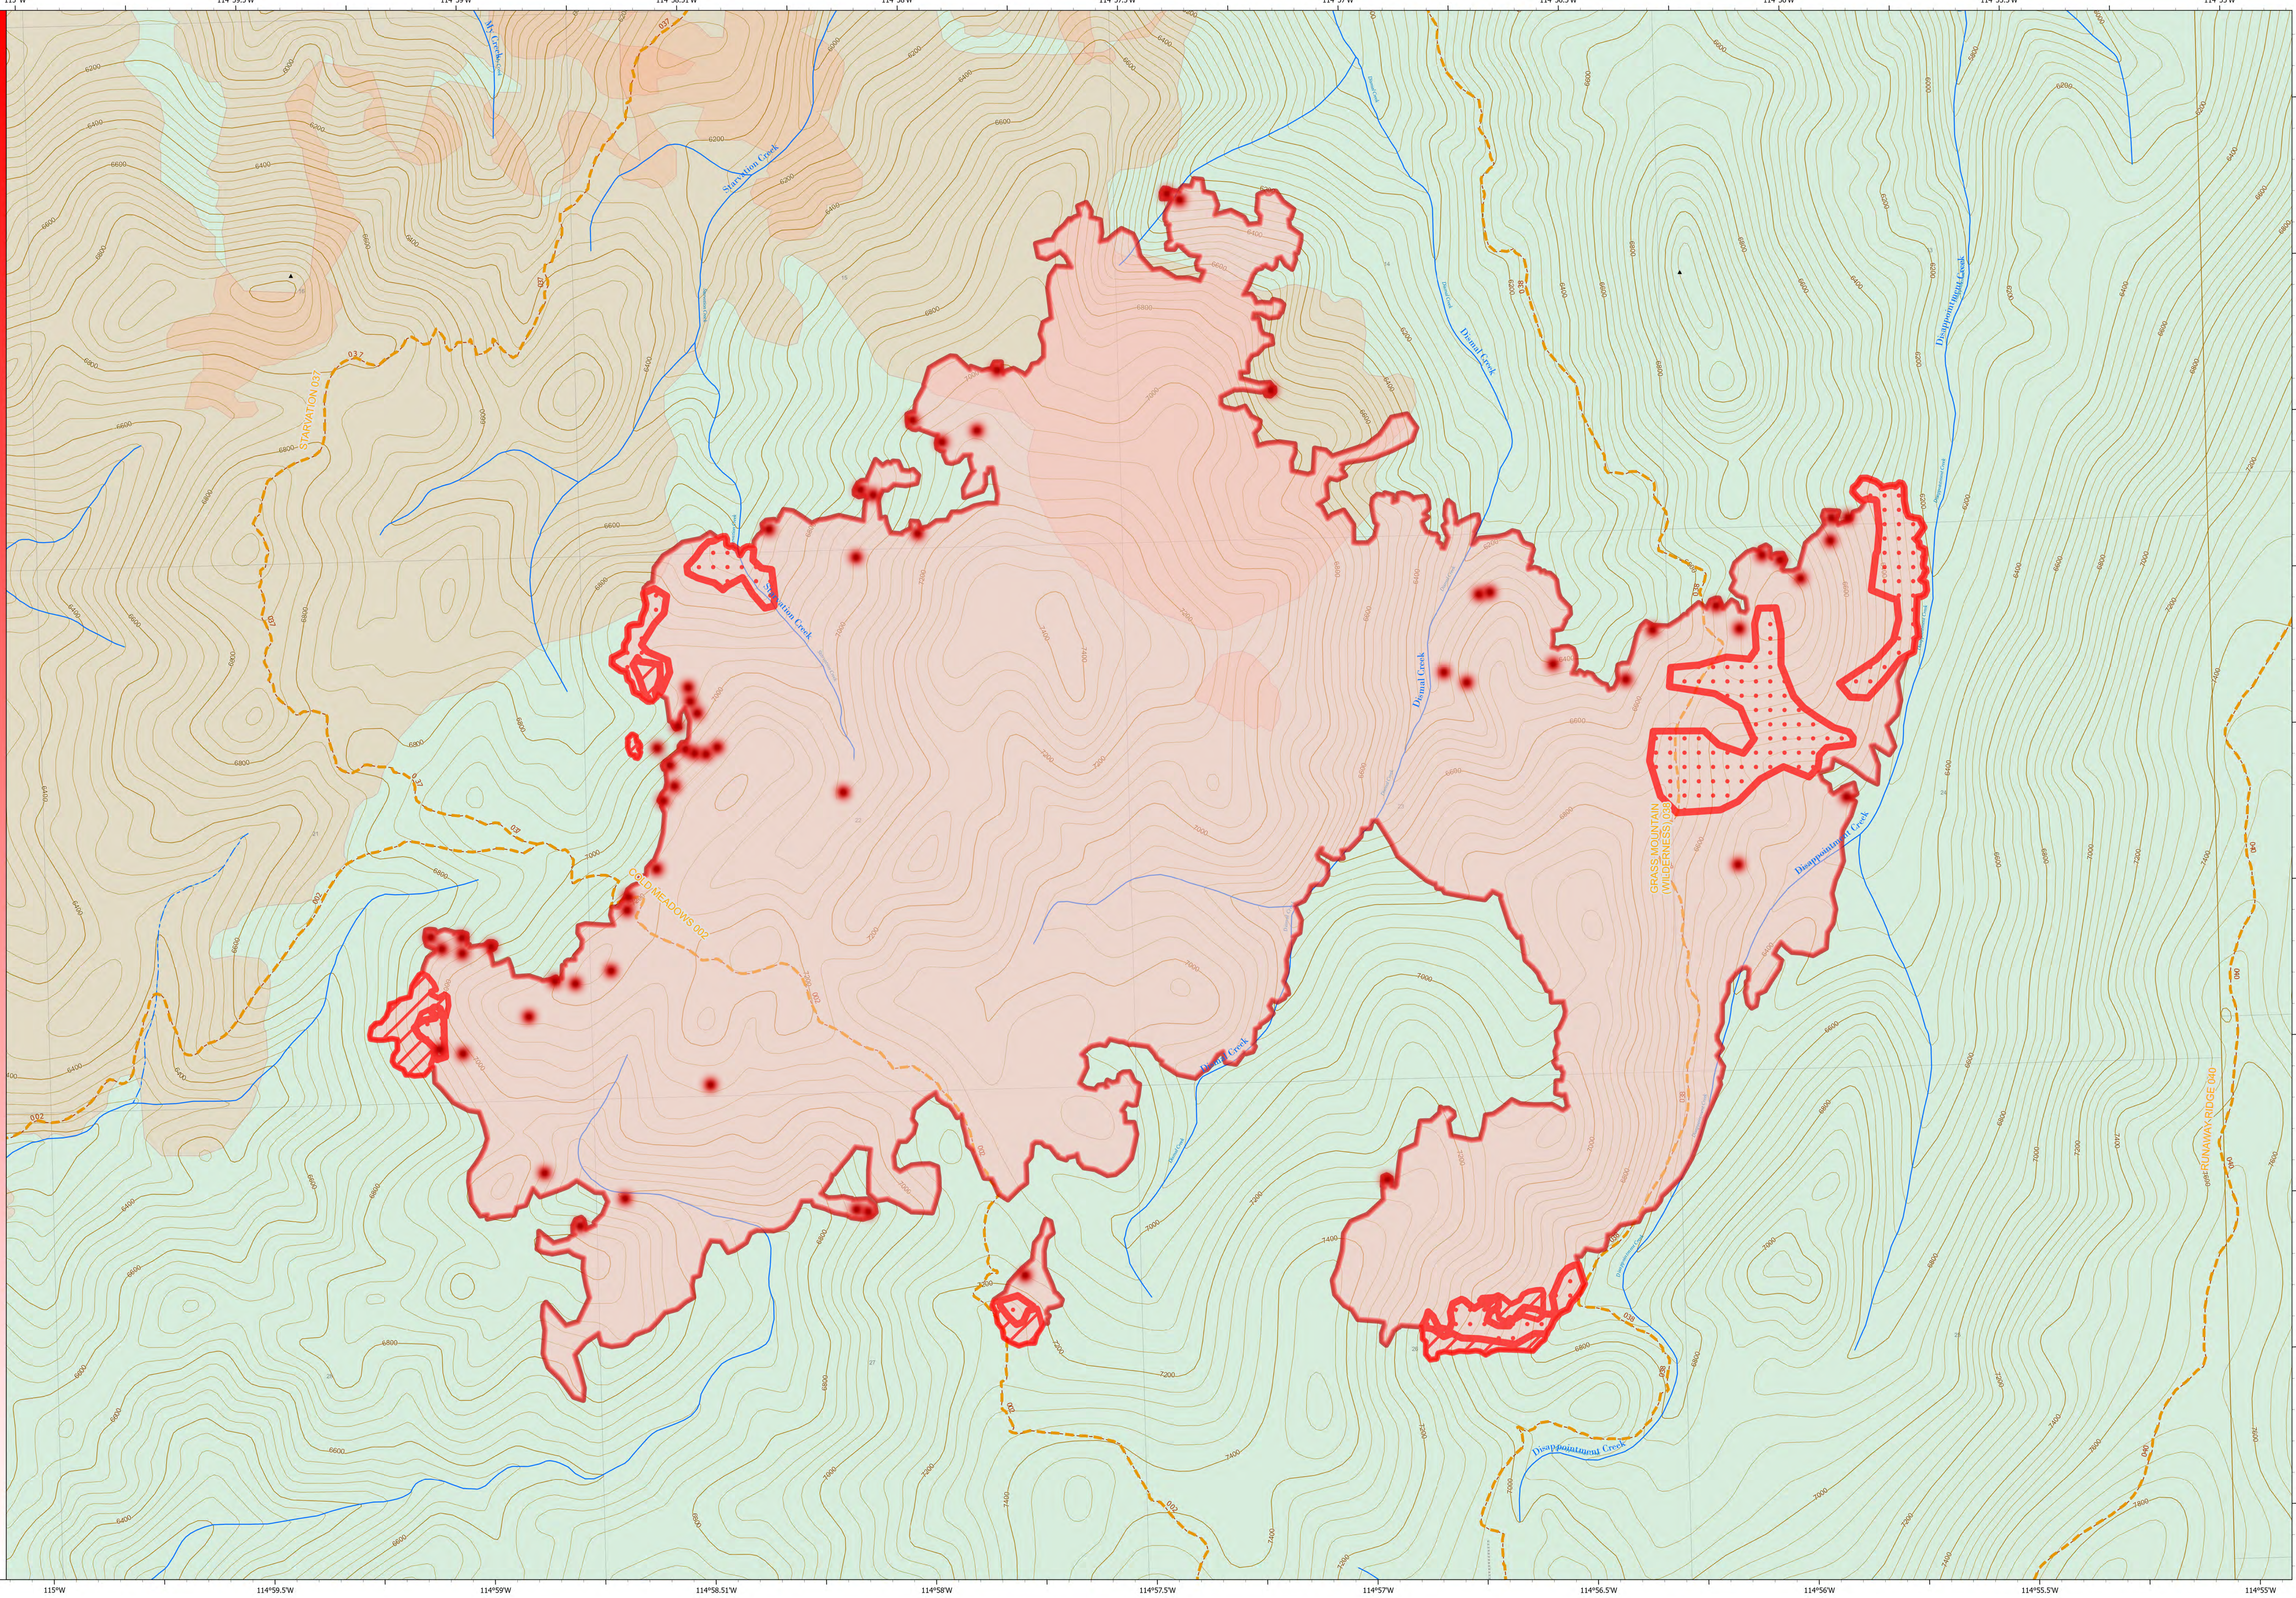

IR INTERPRETATION

Dismal

ID-PAF-005292

08/31/2022

1,876 acres from IR - 20220831 0049

- IR Isolated Heat Source
- IR Heat Perimeter
- ▨ IR Intense Heat
- ▤ IR Scattered Heat
- ◻ Wildfire Daily Fire Perimeter

NAD 1983 UTM Zone 11N

Contour Interval 40 ft. (200 ft. index)