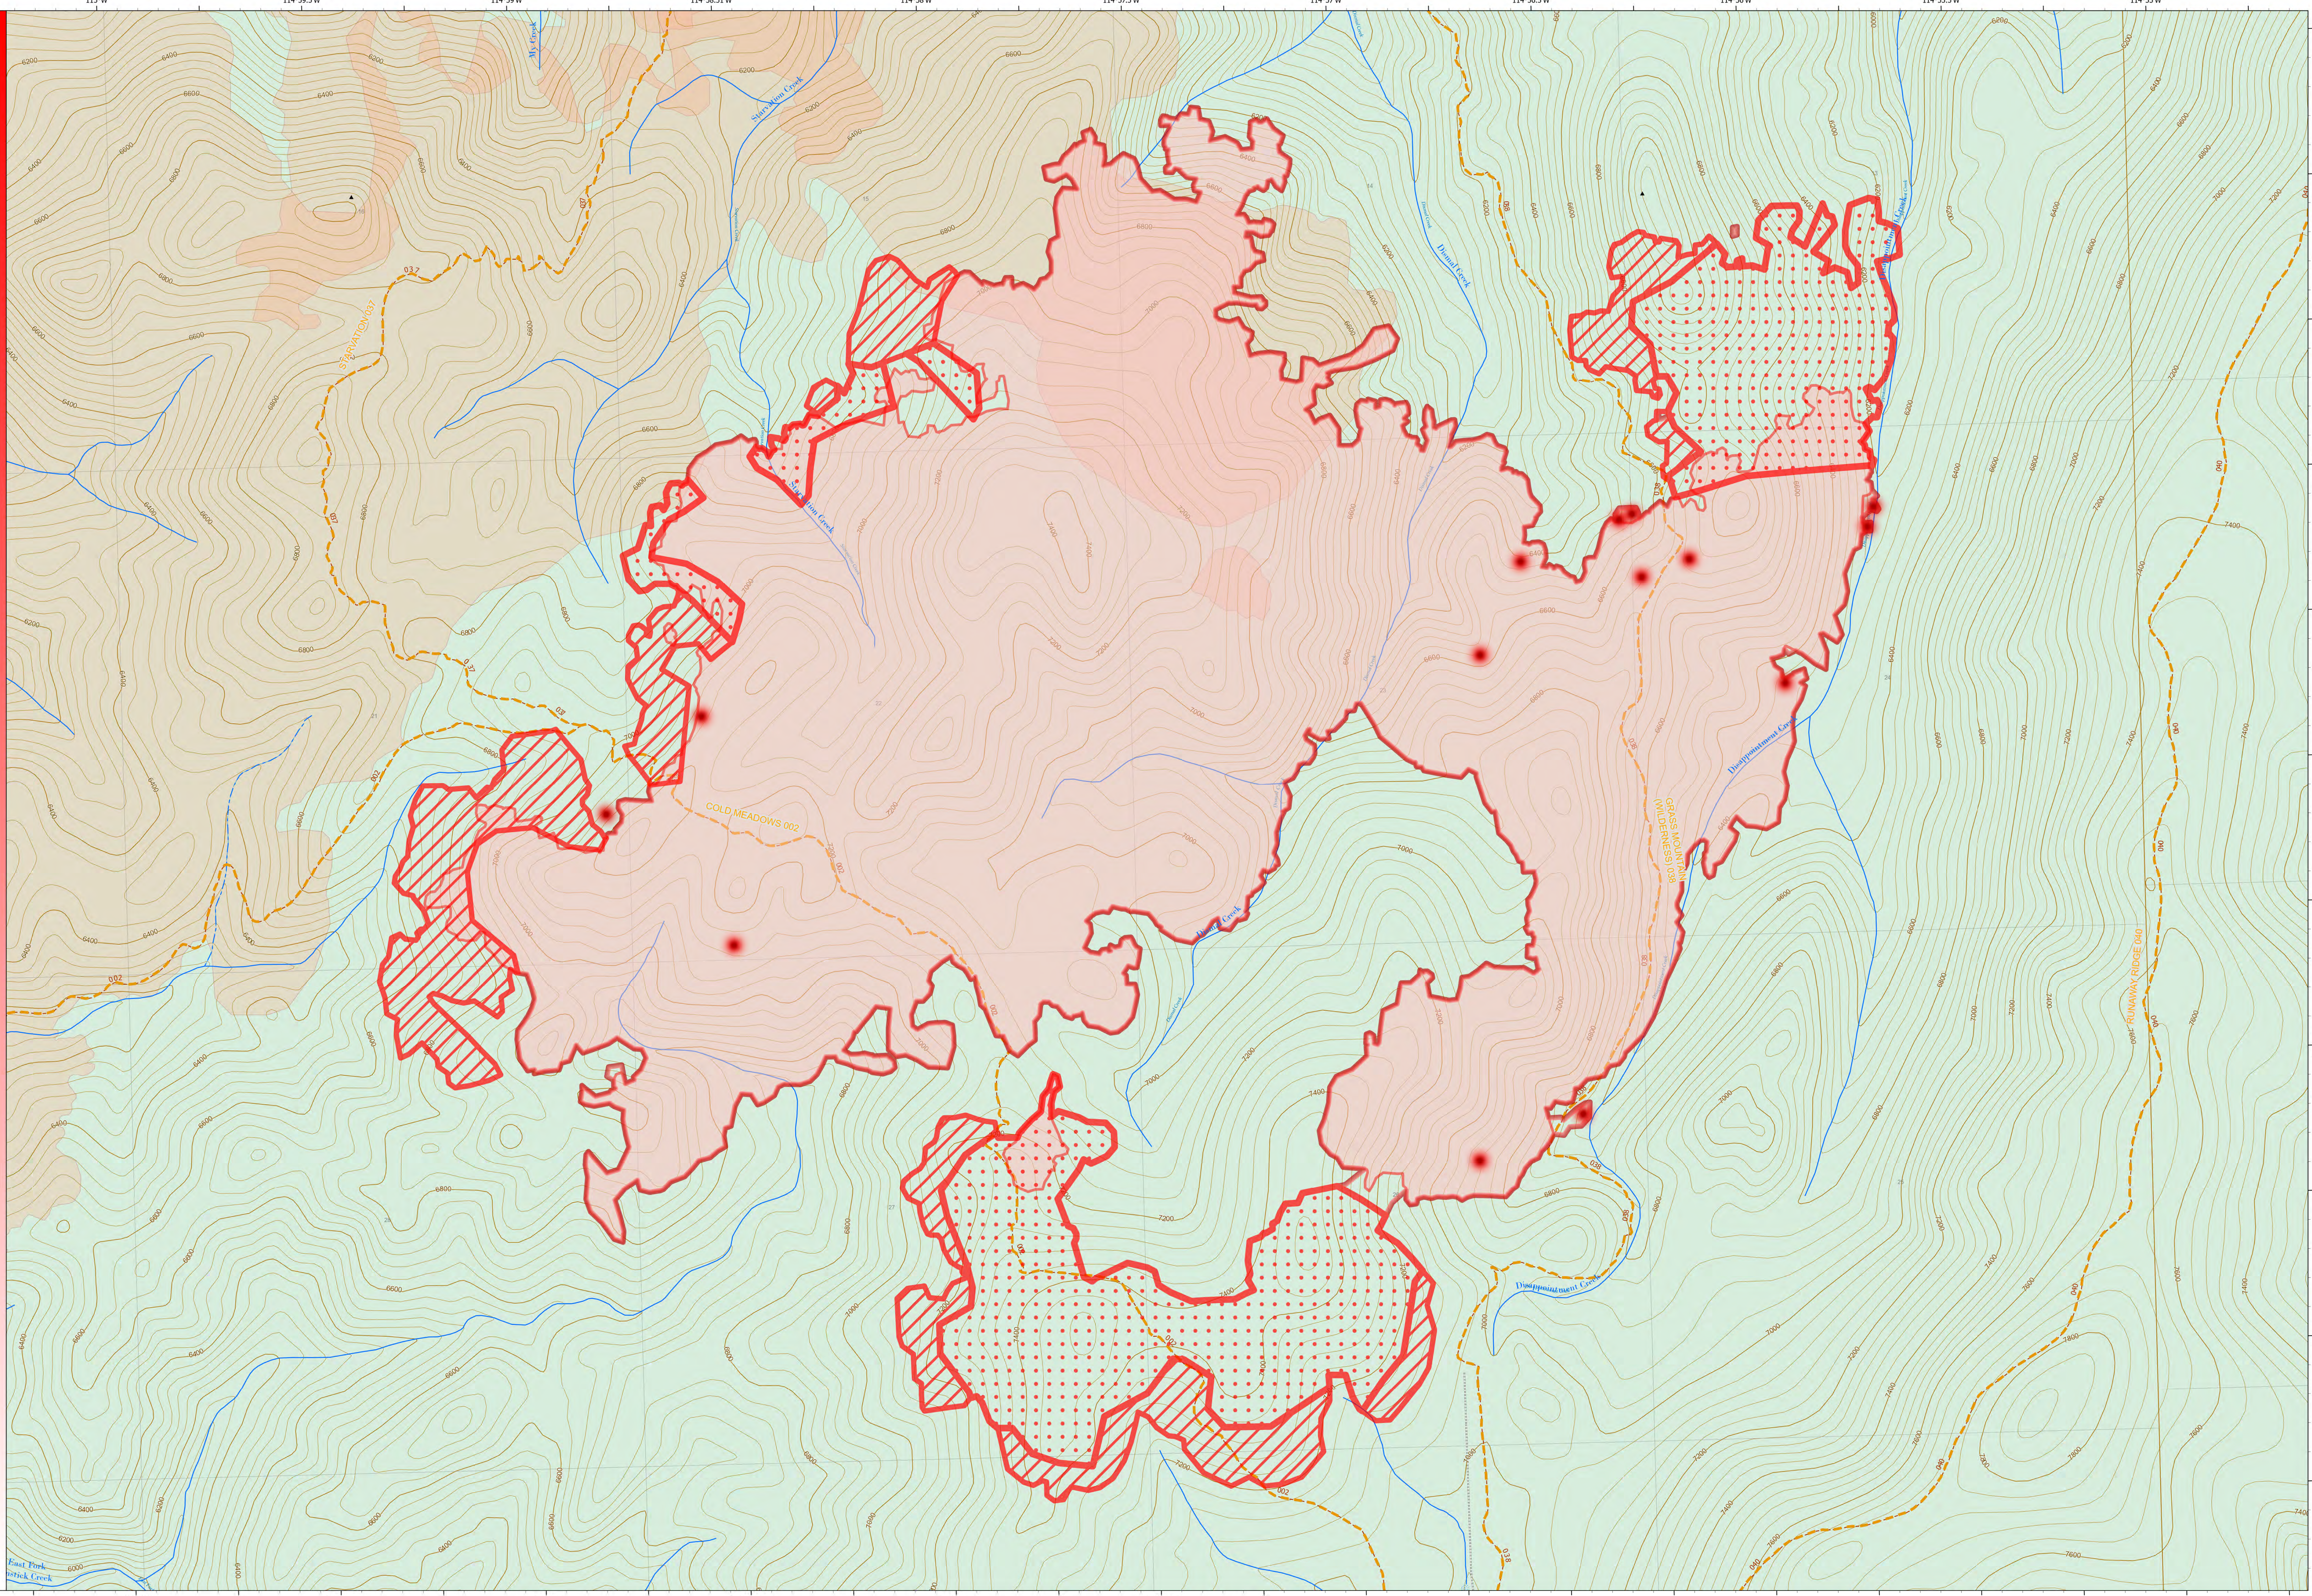

IR INTERPRETATION

Dismal

ID-PAF-005292

09/05/2022

2,459 acres from IR - 20220904 2327

- IR Isolated Heat Source
- IR Heat Perimeter
- IR Intense Heat
- IR Scattered Heat
- Wildfire Daily Fire Perimeter

NAD 1983 UTM Zone 11N
Contour Interval 40 ft. (200 ft. index)