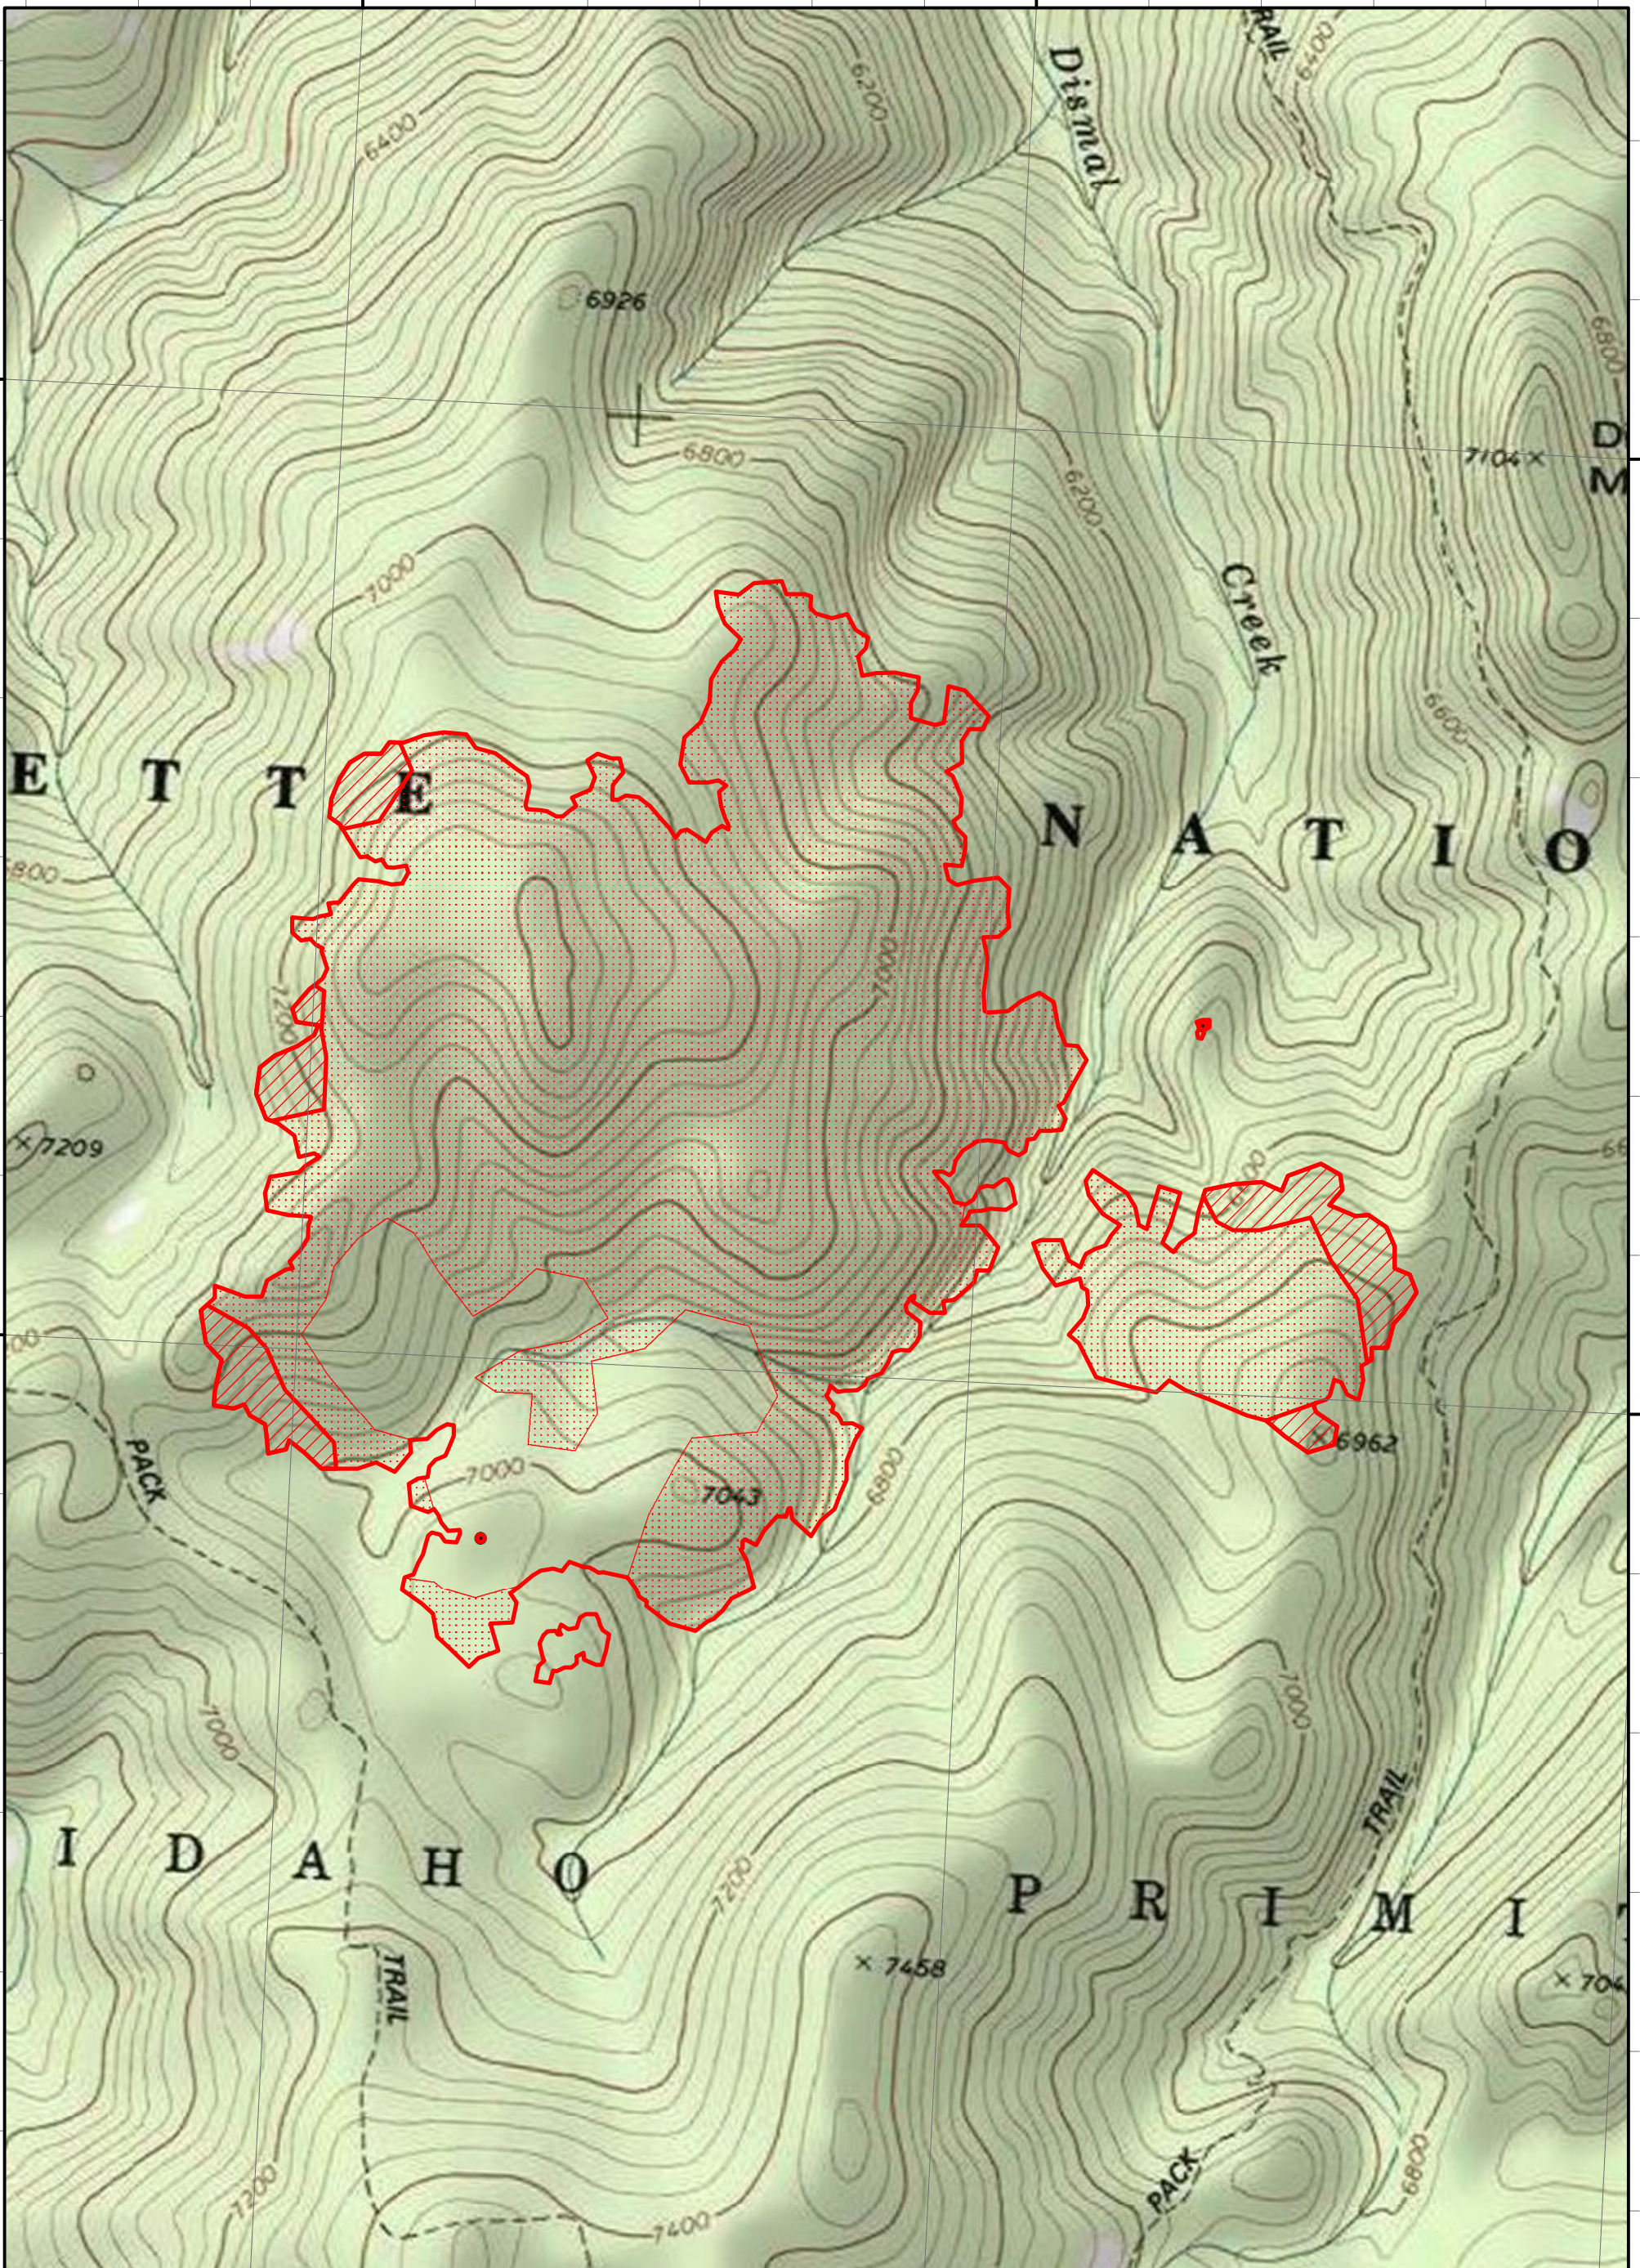

114°58'0"W

114°57'0"W

45°20'0"N

45°20'0"N

45°19'0"N

45°19'0"N

114°58'0"W

114°57'0"W

114°56'0"W

**Dismal**  
 ID-PAF-005292  
 Infrared Heat Sources

8/03/2022 0223 hrs MDT  
 580 Interpreted Acres

Print Date: 8/03/2022  
 IRIN: Nate Yorgason

**Legend**

-  08/03/2022 0223 Dismal IR Heat Perimeter
-  Intense Heat
-  Scattered Heat
-  Isolated Heat Sources