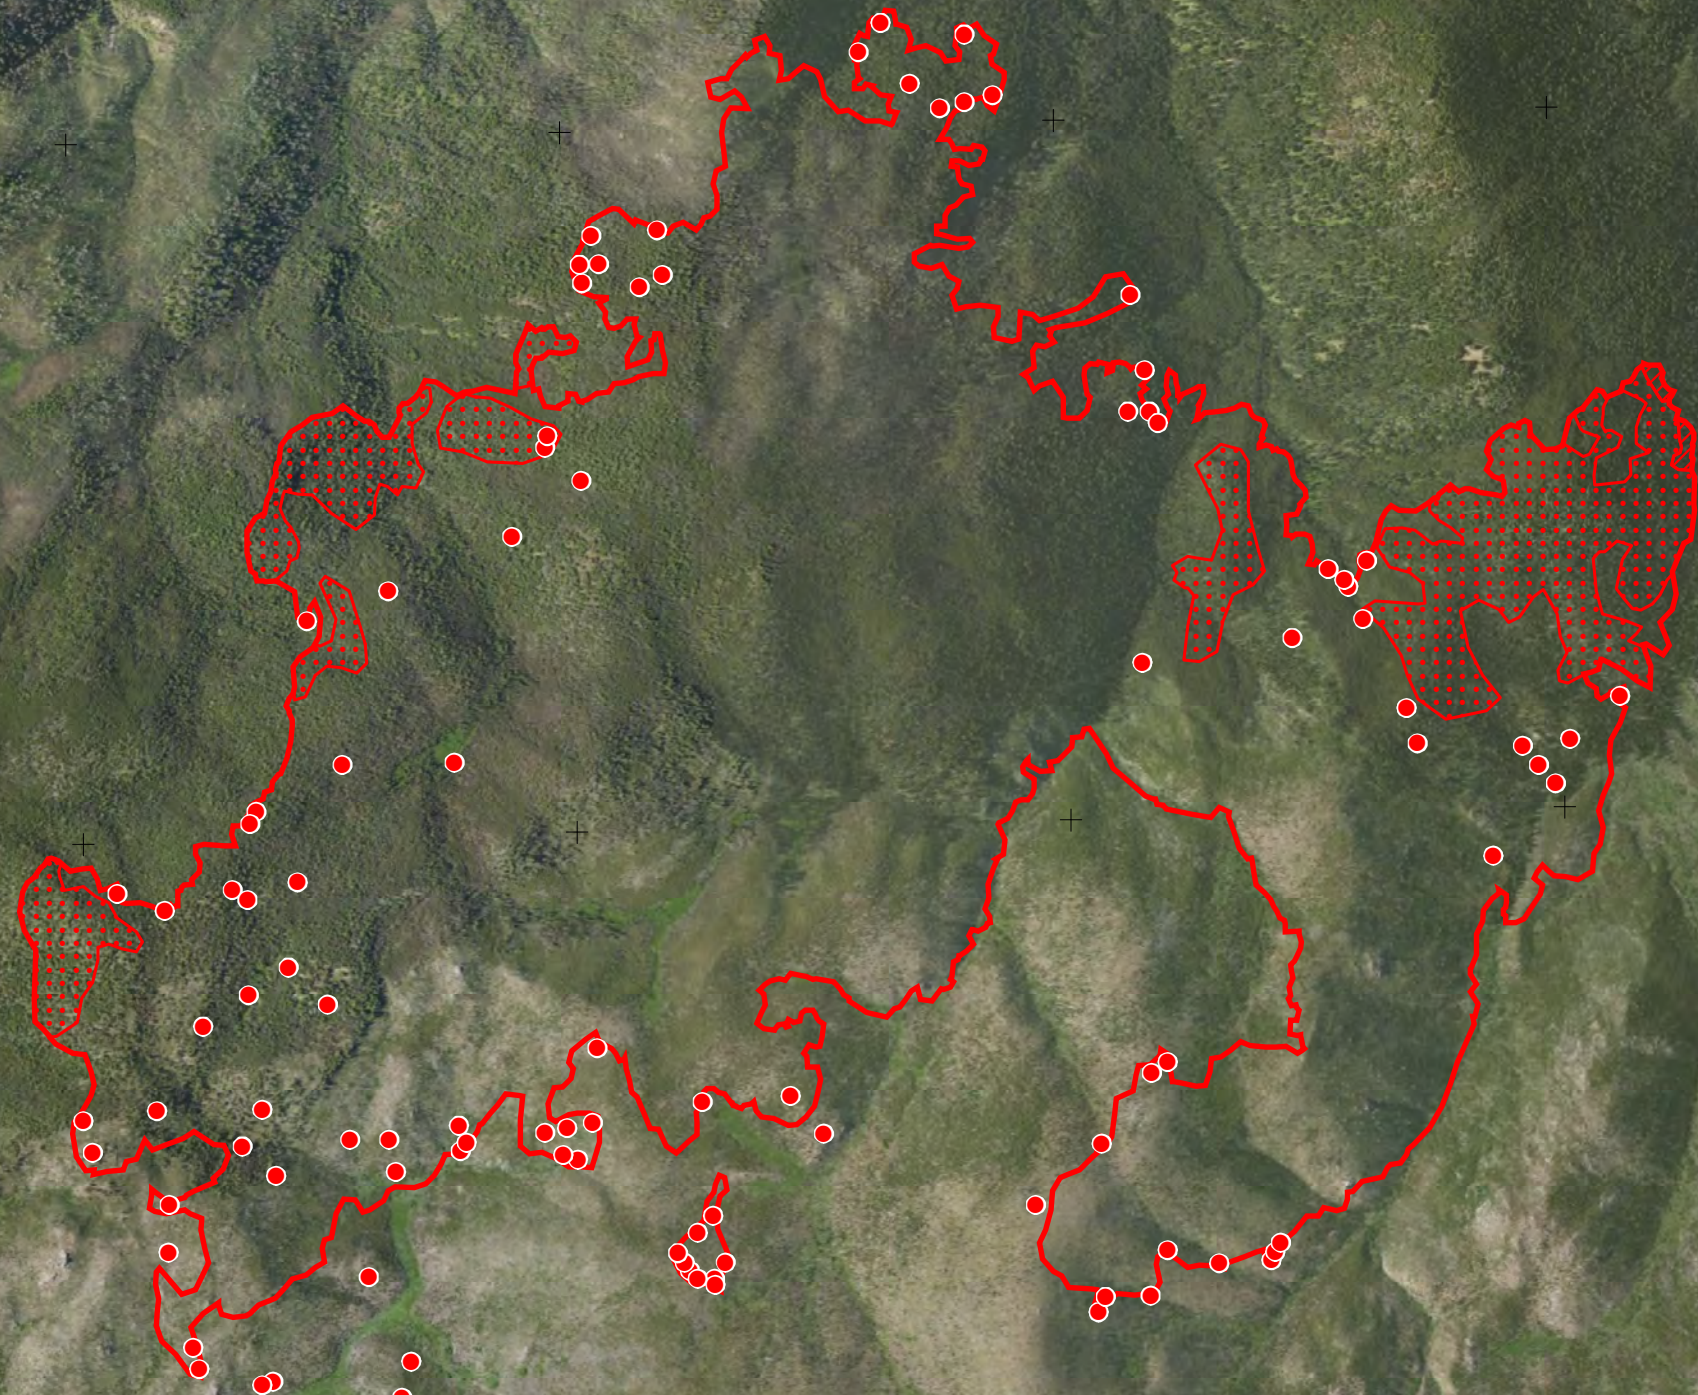

Dismal  
ID-PAF-005292  
Infrared Map

Imagery Date: 8/22/2022 @ 2352 MDT  
IRIN: Elise Bowne  
Interpreted Acres: 1833 Acres  
NAD83

- IR Isolated Heat Source
- ◆ Possible IR Heat Source
- ▭ IR Heat Perimeter
- ▨ IR Intense Heat
- ▤ IR Scattered Heat