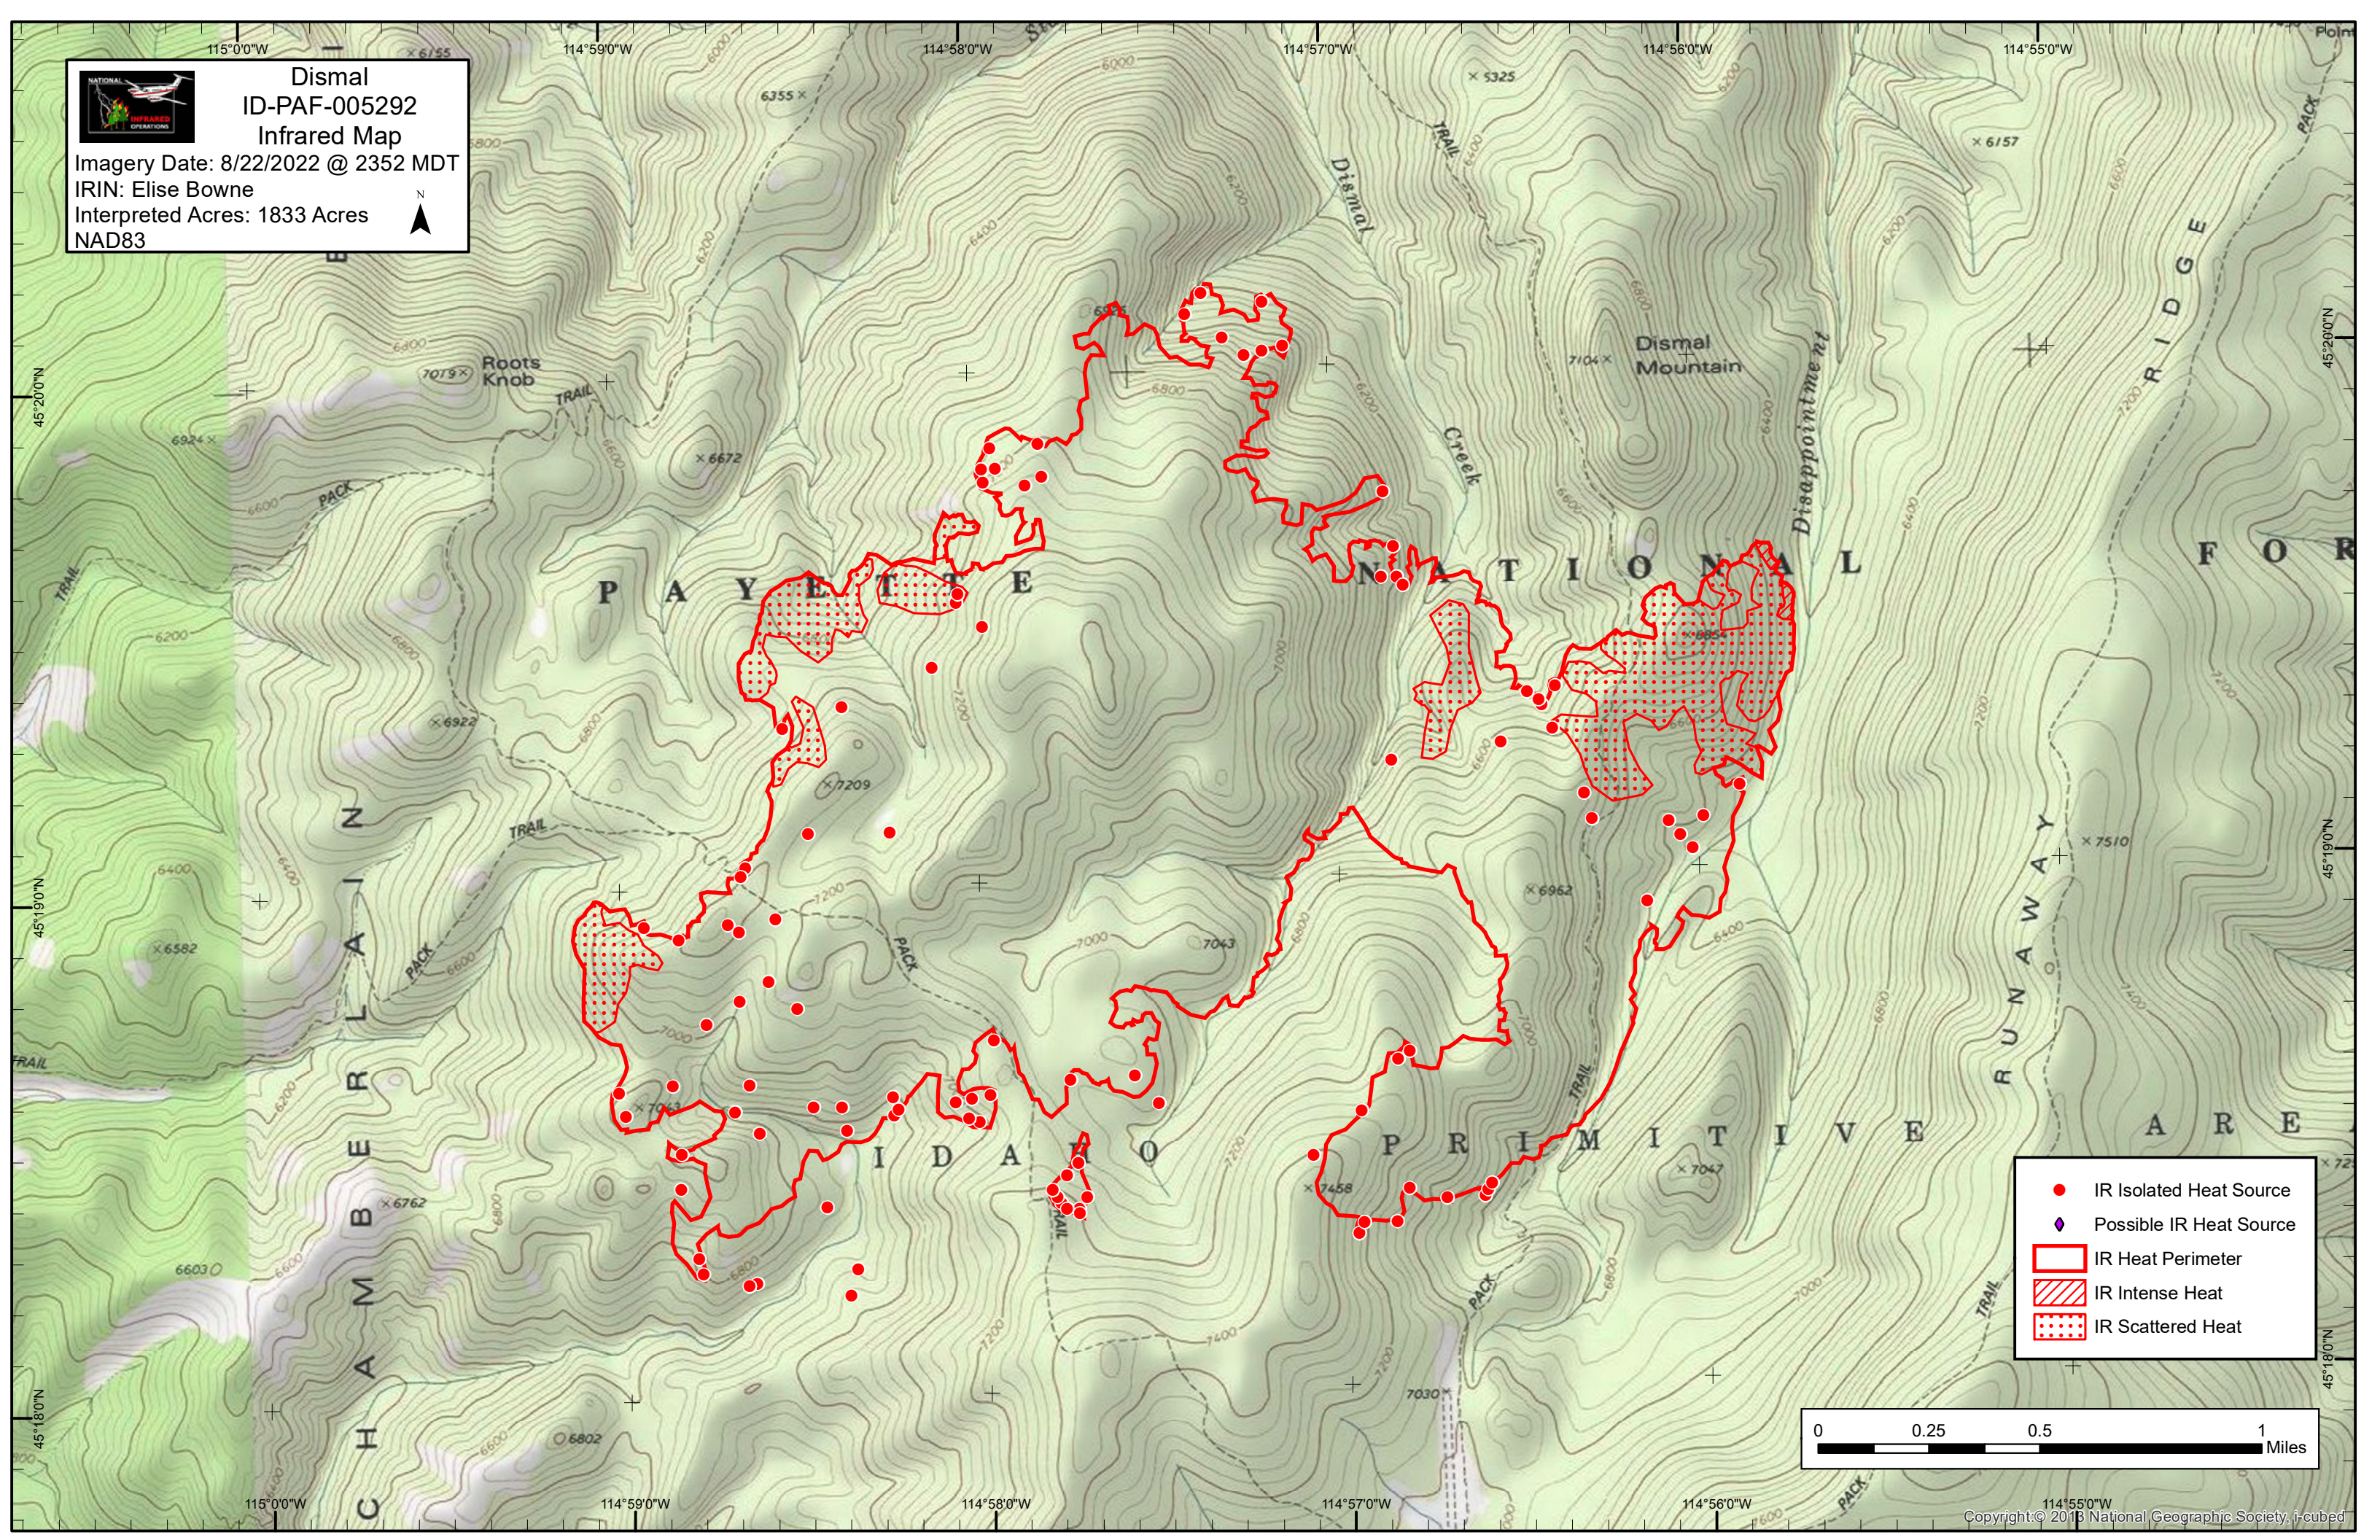

Dismal
ID-PAF-005292
Infrared Map

Imagery Date: 8/22/2022 @ 2352 MDT
 IRIN: Elise Bowne
 Interpreted Acres: 1833 Acres
 NAD83

- IR Isolated Heat Source
- ◆ Possible IR Heat Source
- IR Heat Perimeter
- / / / / / IR Intense Heat
- IR Scattered Heat