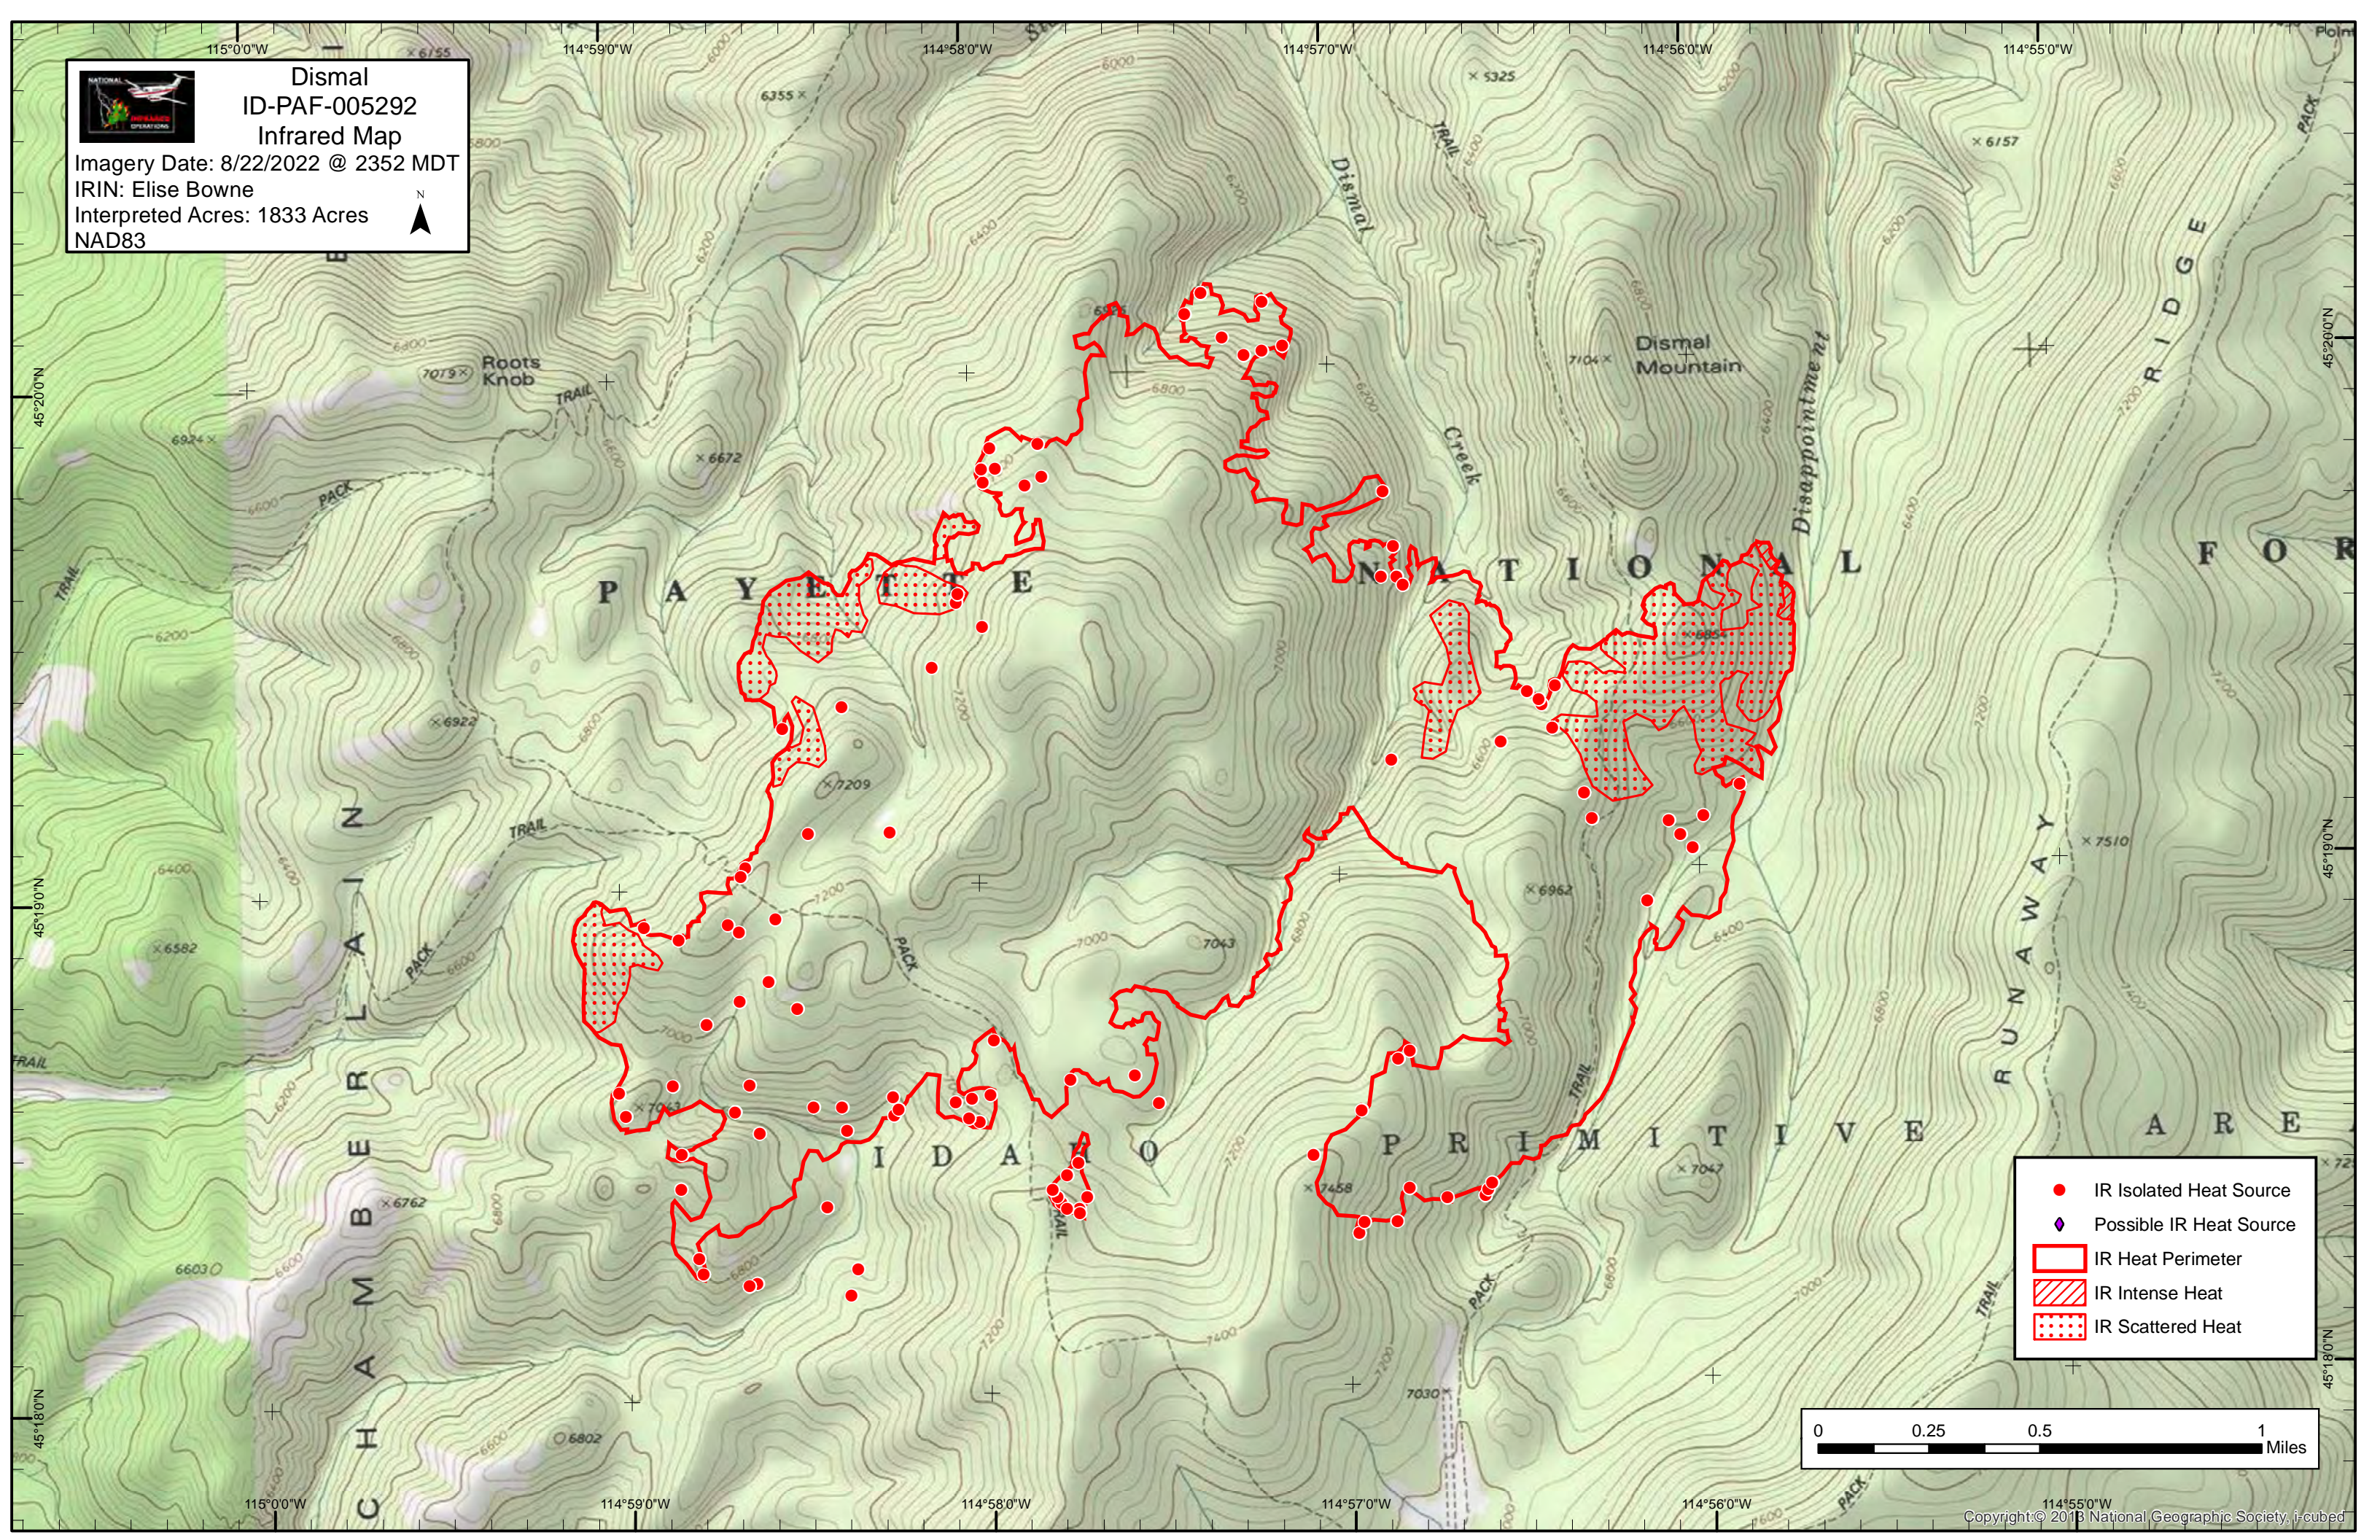

**Dismal**  
**ID-PAF-005292**  
**Infrared Map**

Imagery Date: 8/22/2022 @ 2352 MDT  
 IRIN: Elise Bowne  
 Interpreted Acres: 1833 Acres  
 NAD83

- IR Isolated Heat Source
- ◆ Possible IR Heat Source
- IR Heat Perimeter
- ▨ IR Intense Heat
- ▤ IR Scattered Heat