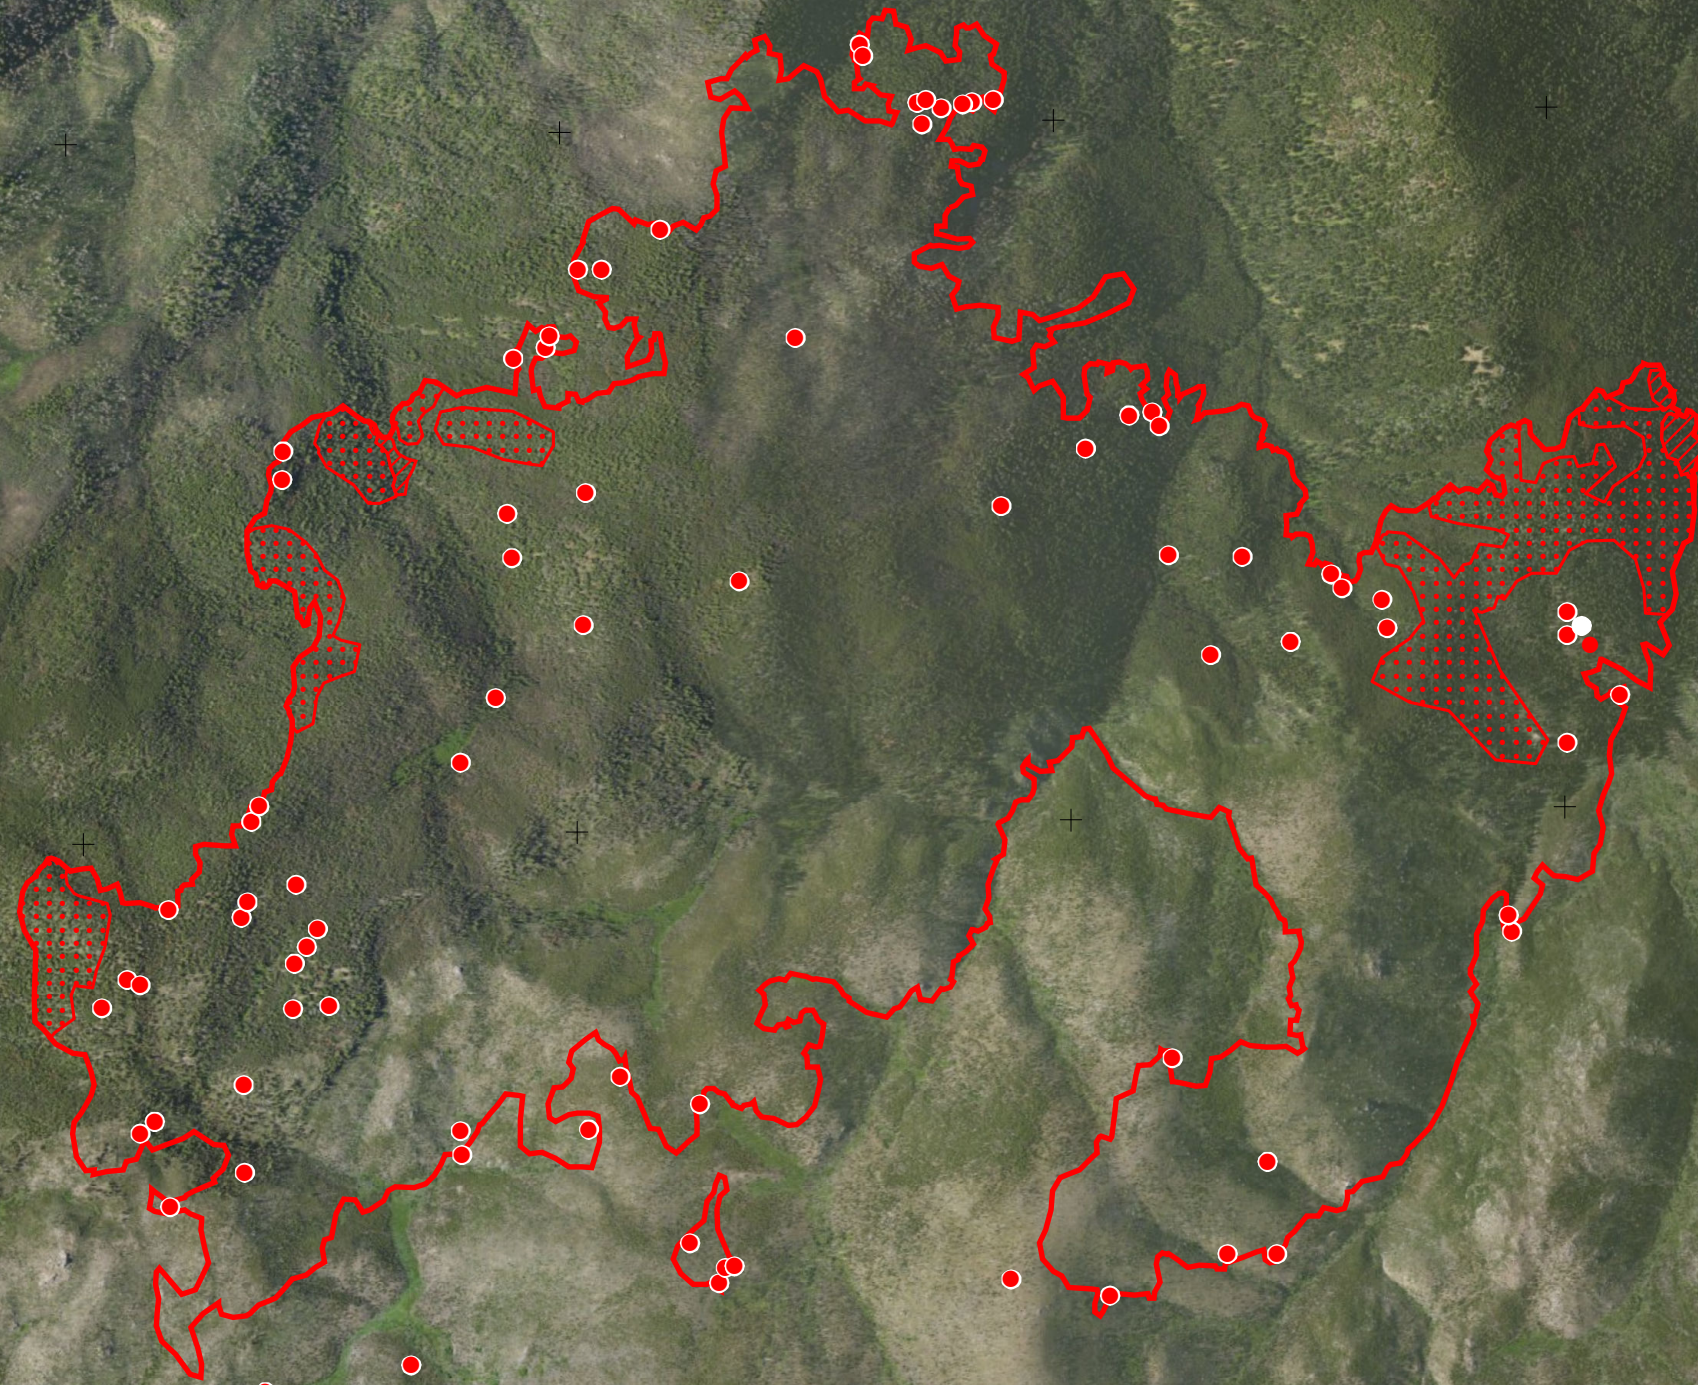

Dismal
ID-PAF-005292
Infrared Map

Imagery Date: 8/23/2022 @ 2244 MDT
IRIN: Elise Bowne
Interpreted Acres: 1836 Acres
NAD83

-  IR Isolated Heat Source
-  Possible IR Heat Source
-  IR Heat Perimeter
-  IR Intense Heat
-  IR Scattered Heat