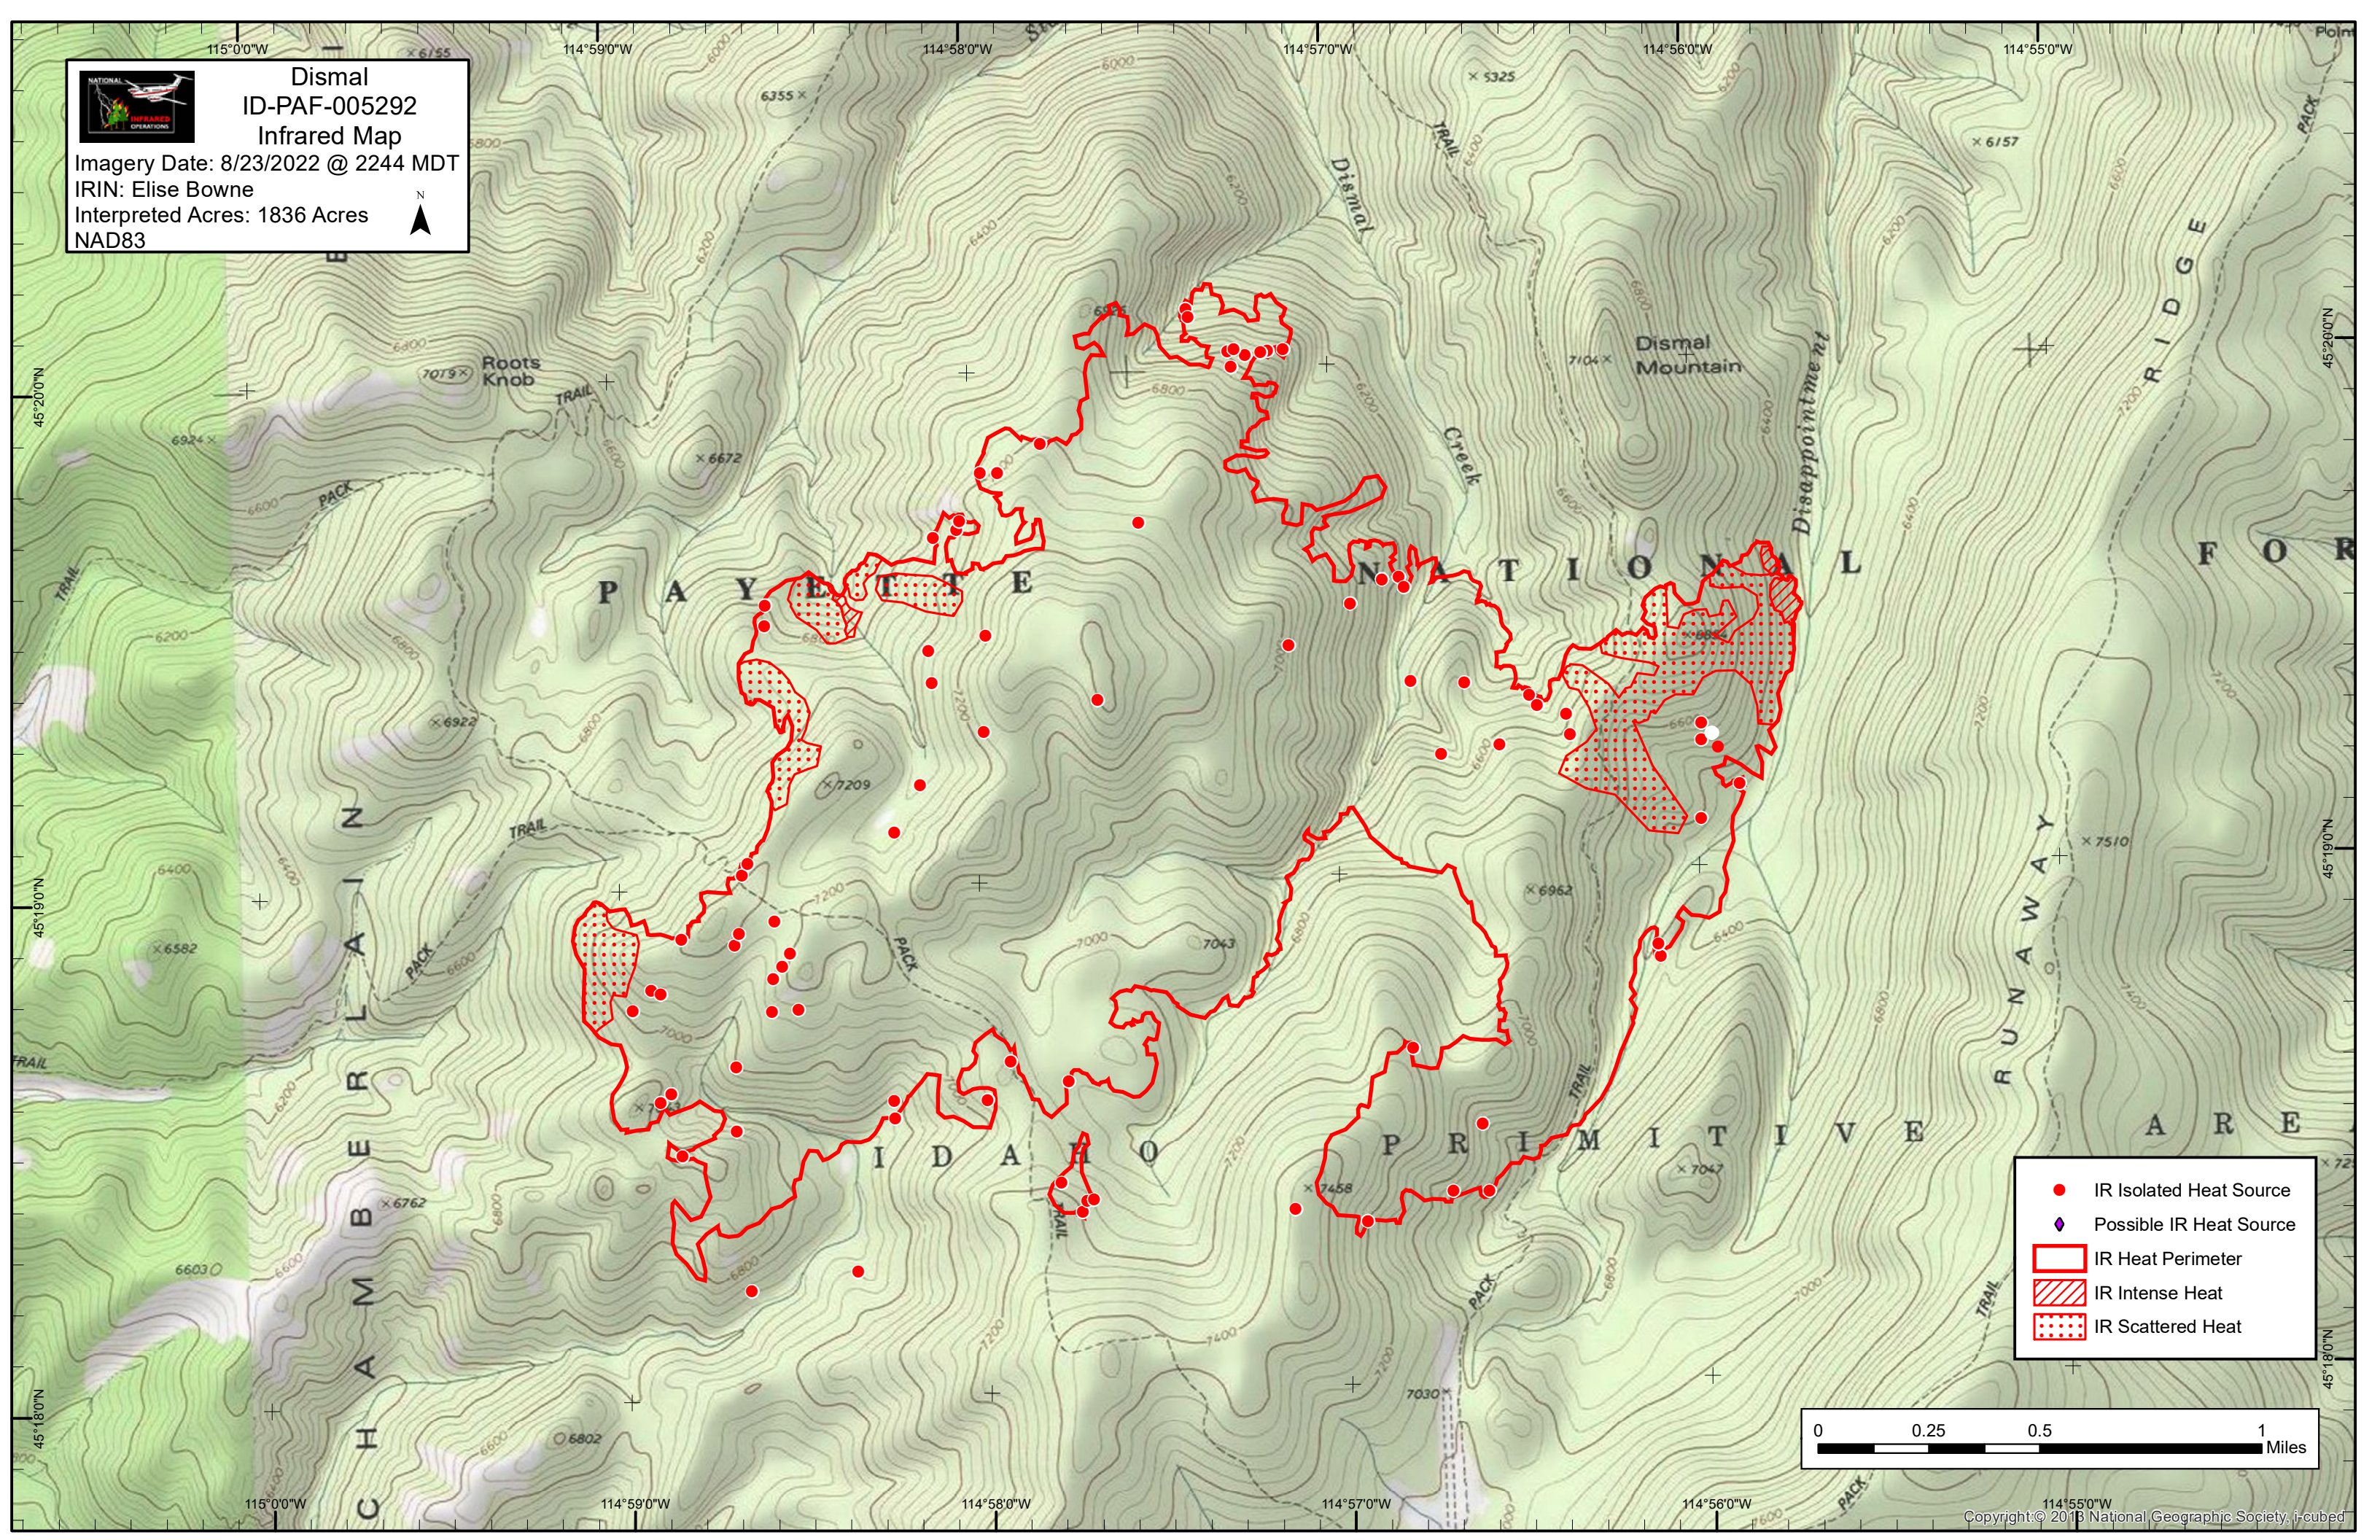

Dismal
ID-PAF-005292
Infrared Map

Imagery Date: 8/23/2022 @ 2244 MDT
 IRIN: Elise Bowne
 Interpreted Acres: 1836 Acres
 NAD83

- IR Isolated Heat Source
- ◆ Possible IR Heat Source
- IR Heat Perimeter
- ▨ IR Intense Heat
- ▩ IR Scattered Heat