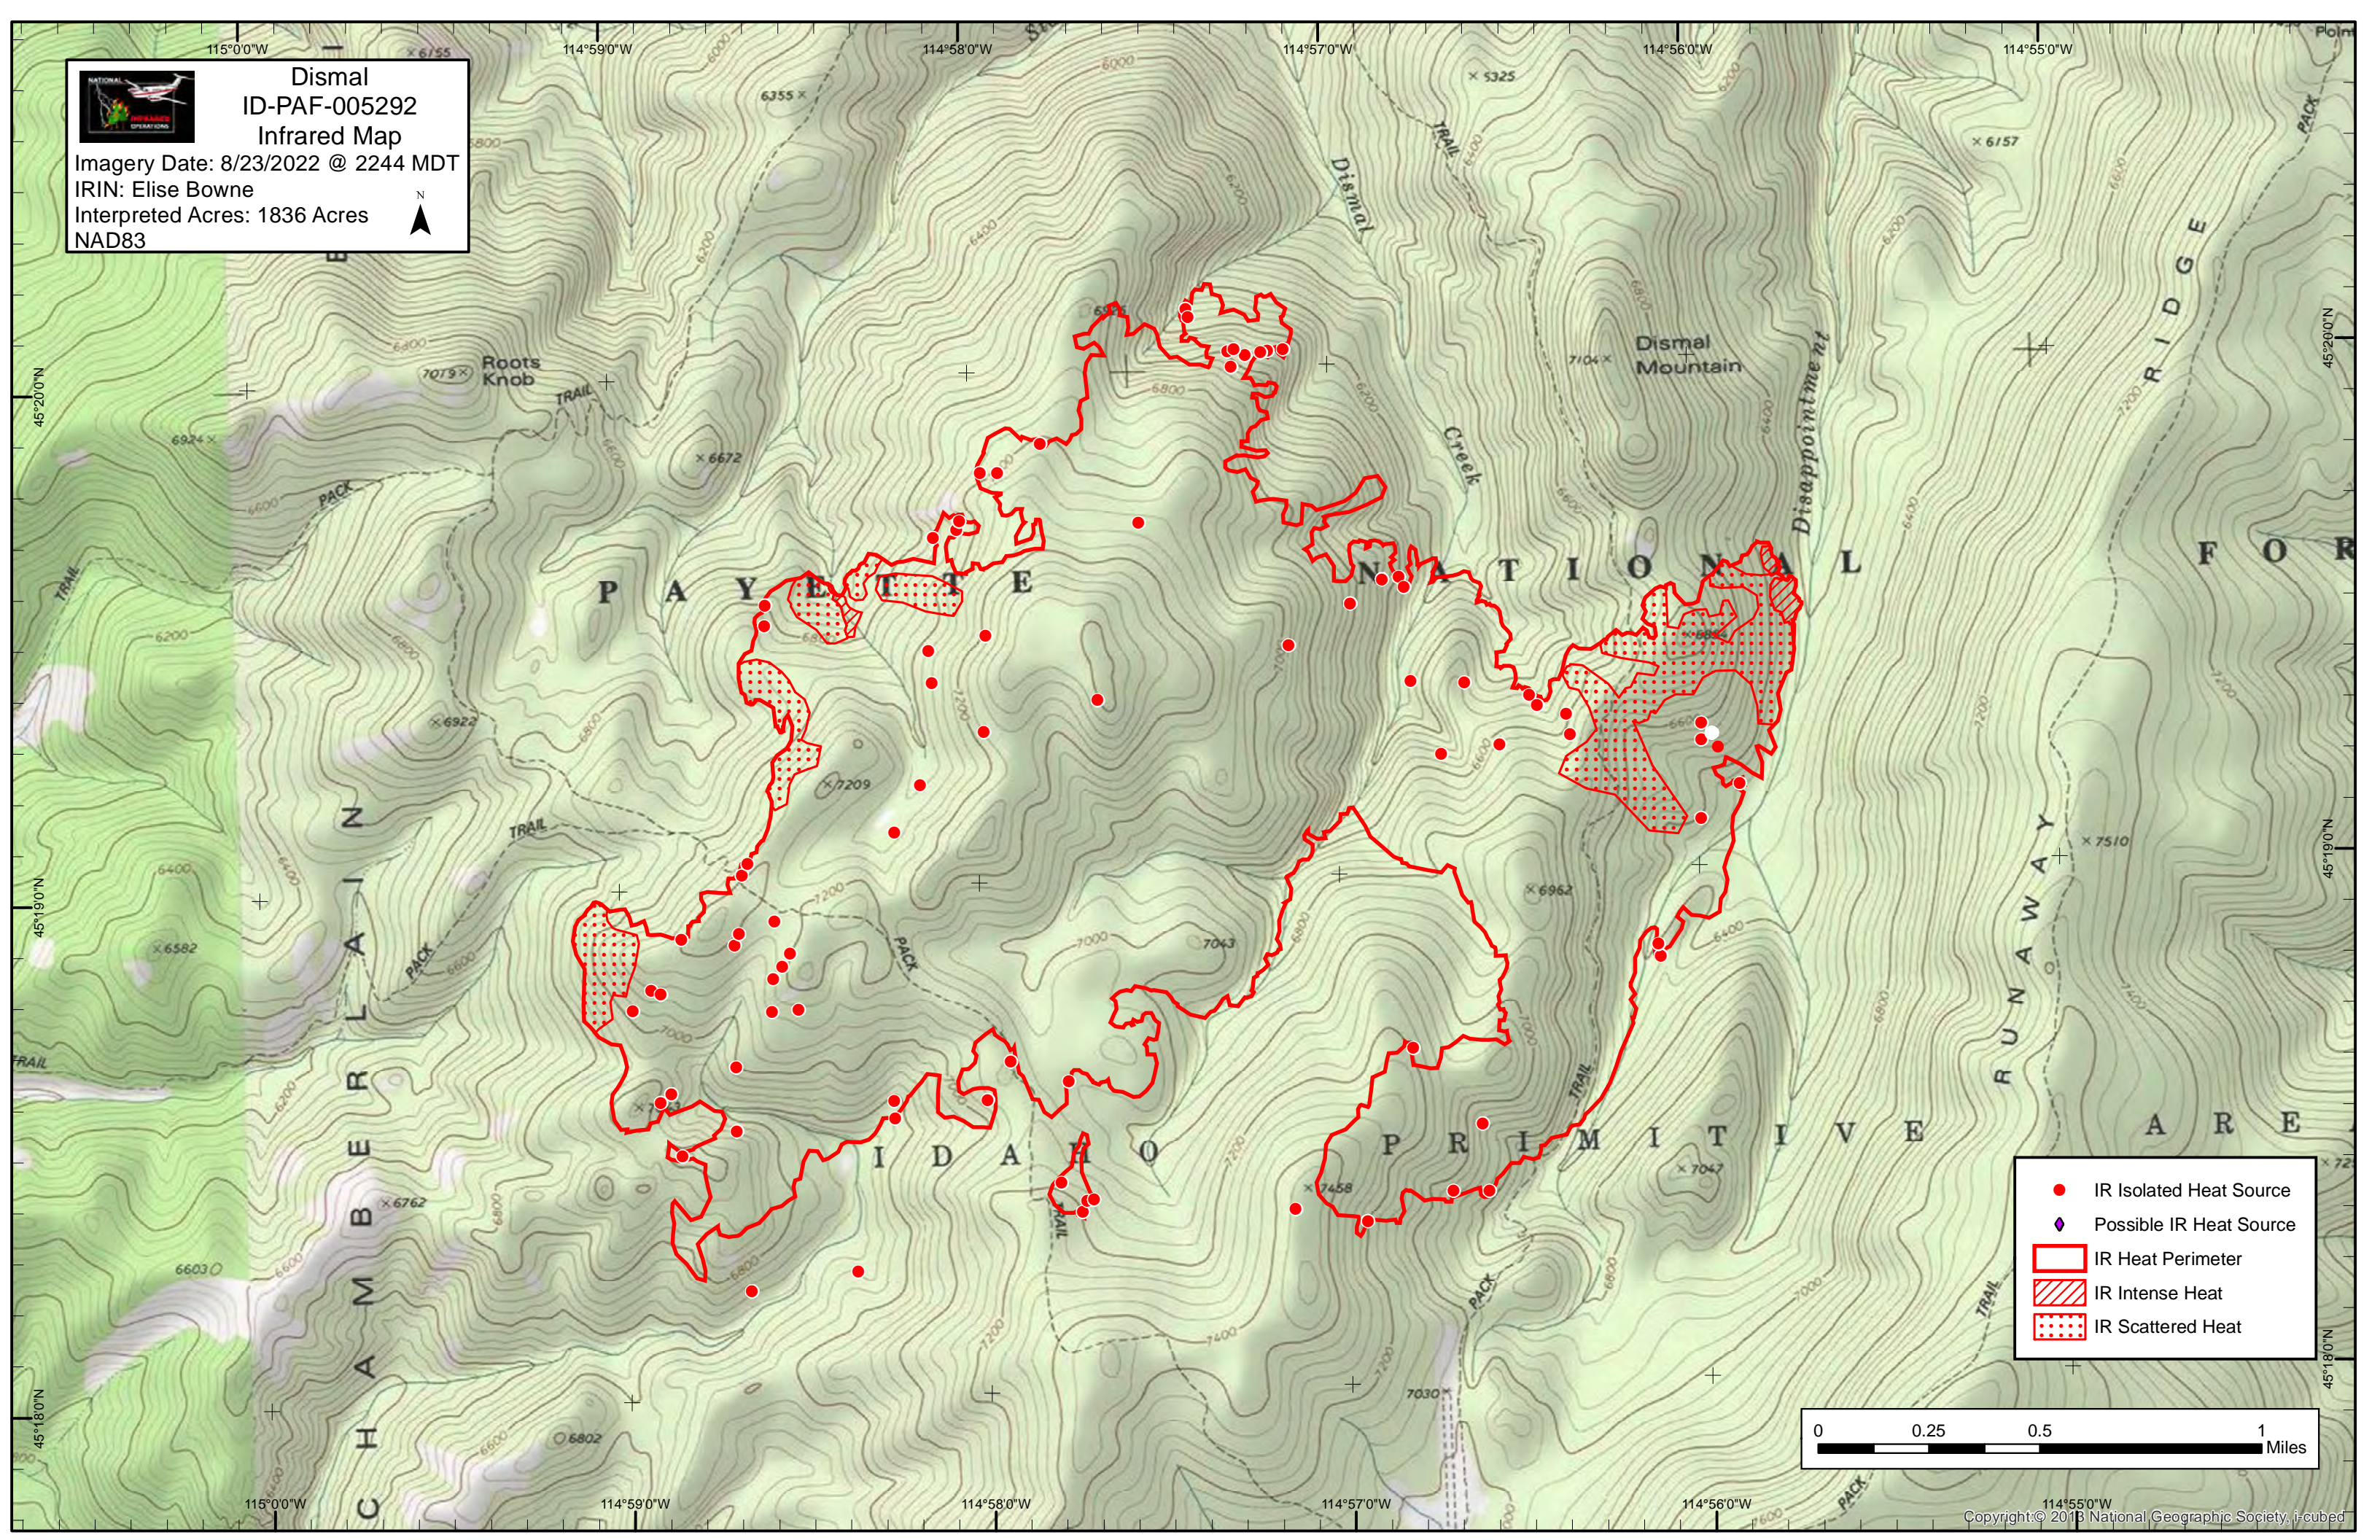

Dismal
ID-PAF-005292
Infrared Map

Imagery Date: 8/23/2022 @ 2244 MDT
 IRIN: Elise Bowne
 Interpreted Acres: 1836 Acres
 NAD83

- IR Isolated Heat Source
- ◆ Possible IR Heat Source
- IR Heat Perimeter
- ▨ IR Intense Heat
- ▩ IR Scattered Heat