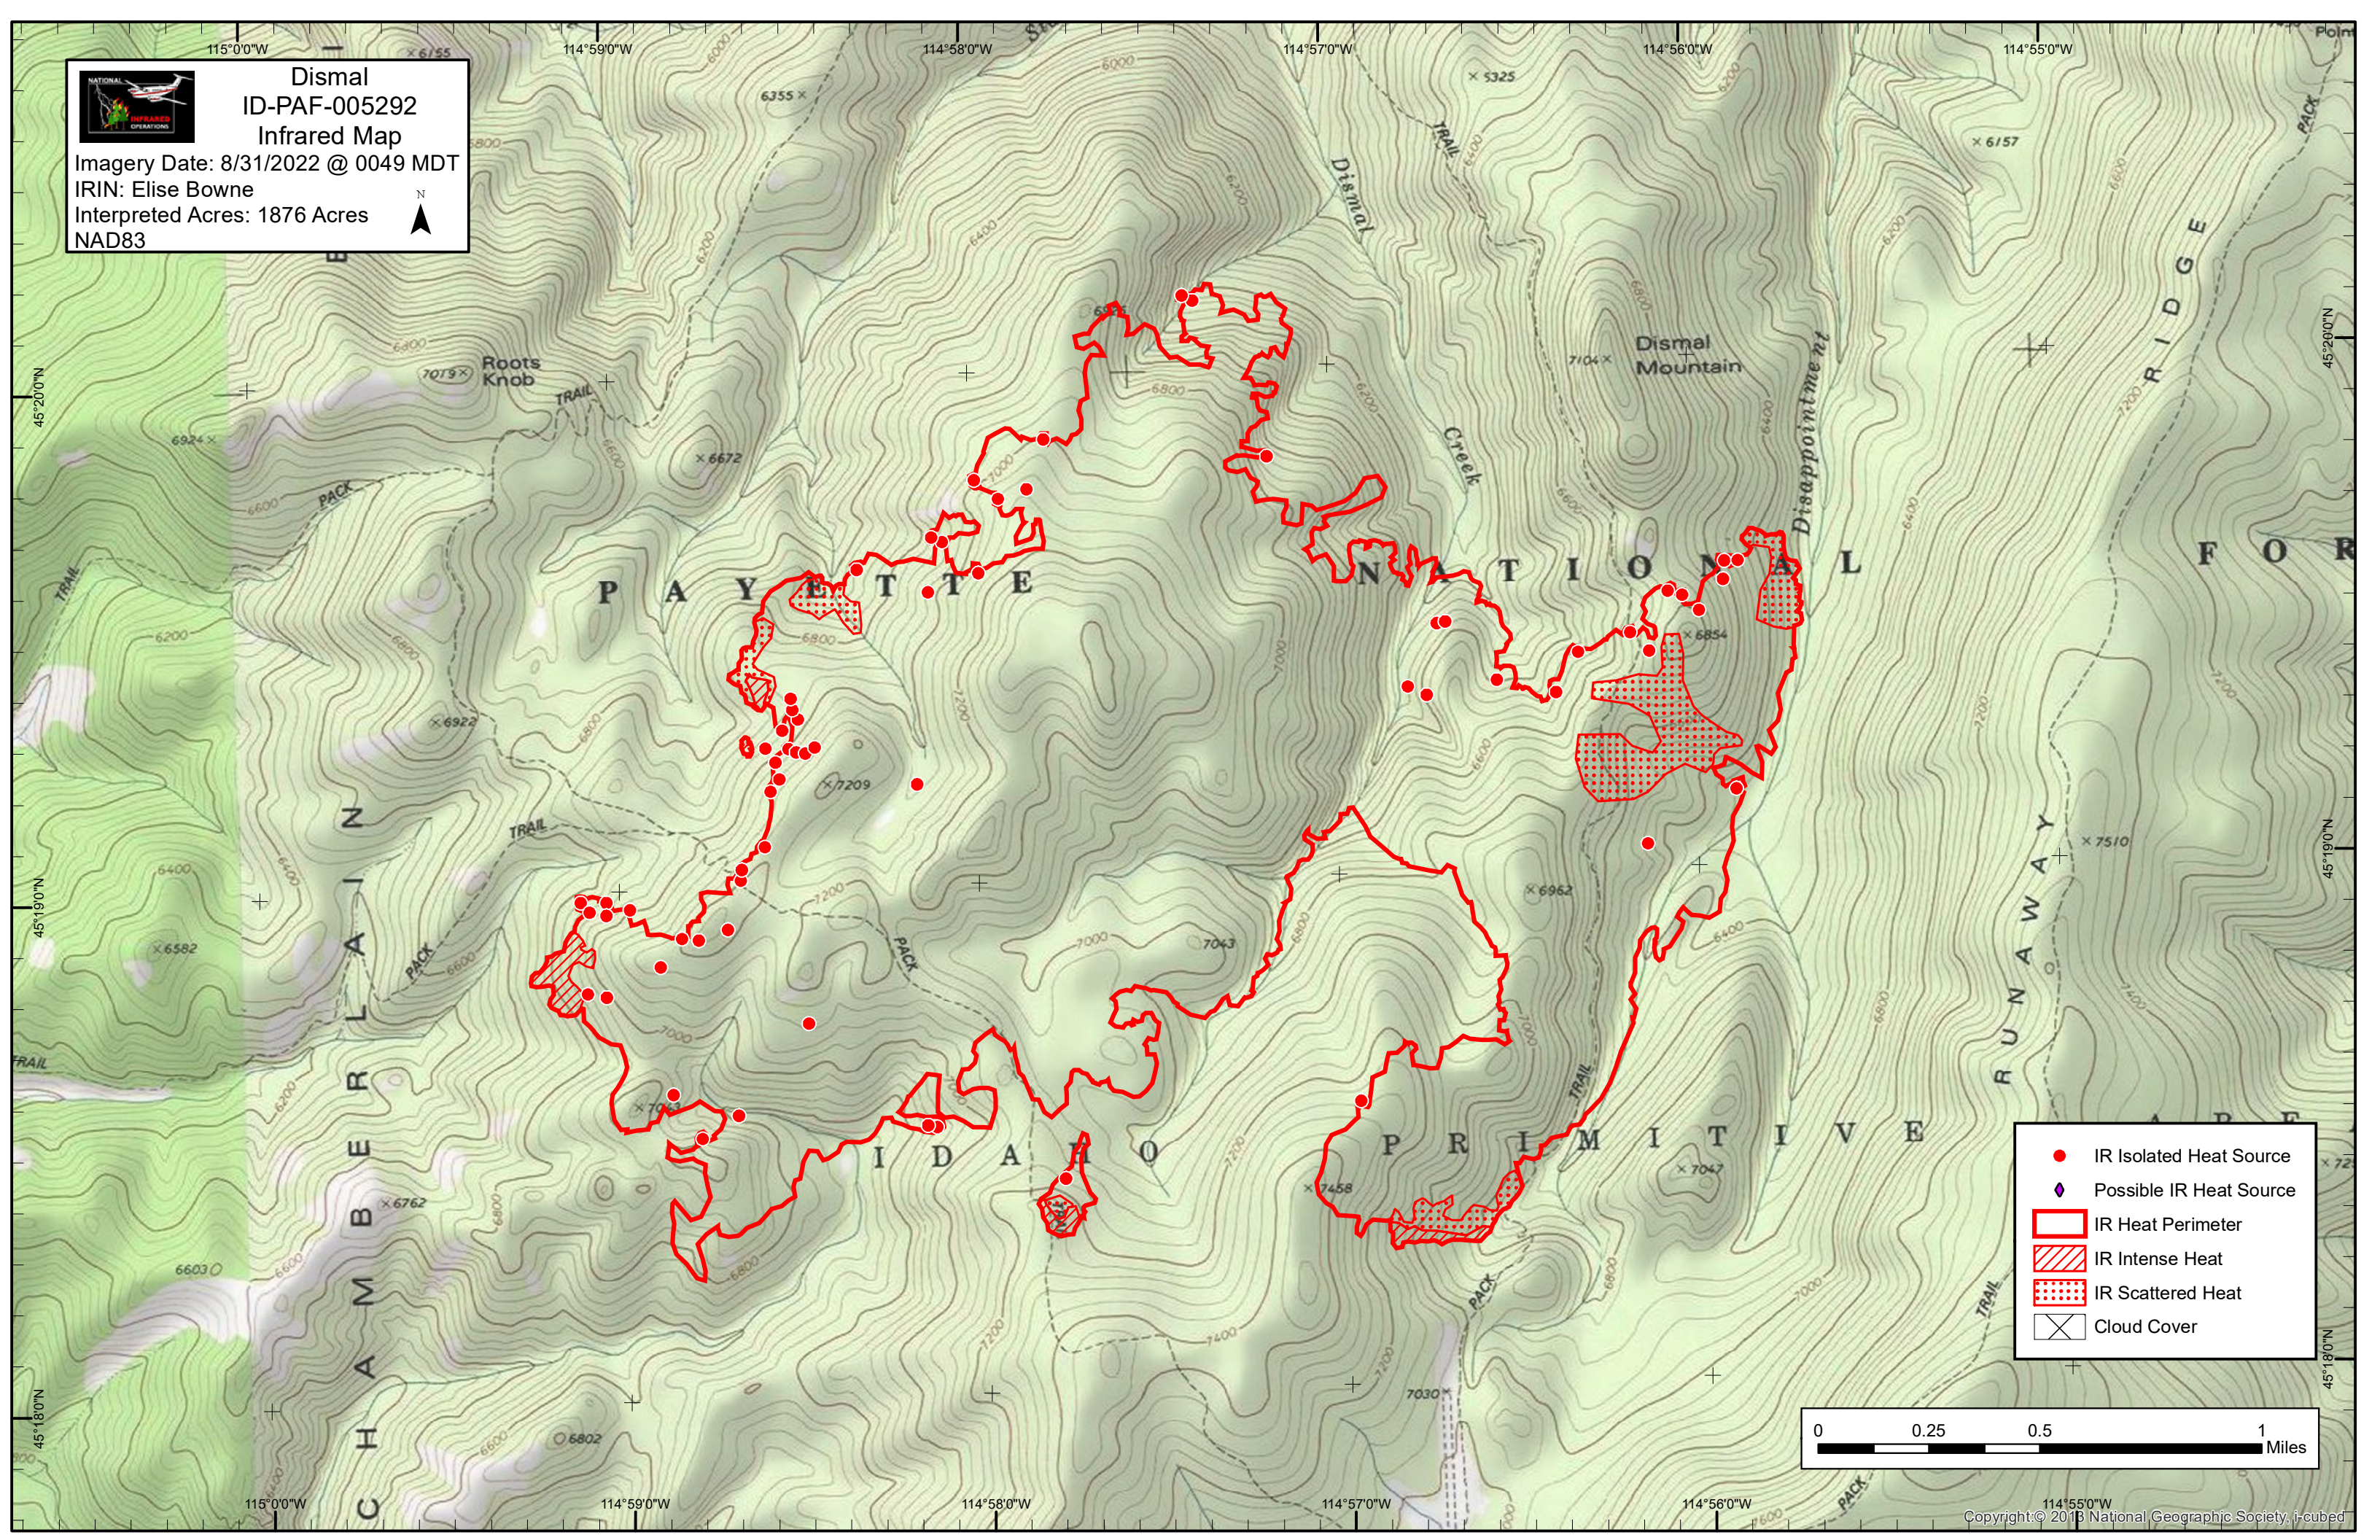

Dismal
ID-PAF-005292
Infrared Map

Imagery Date: 8/31/2022 @ 0049 MDT
 IRIN: Elise Bowne
 Interpreted Acres: 1876 Acres
 NAD83

	IR Isolated Heat Source
	Possible IR Heat Source
	IR Heat Perimeter
	IR Intense Heat
	IR Scattered Heat
	Cloud Cover