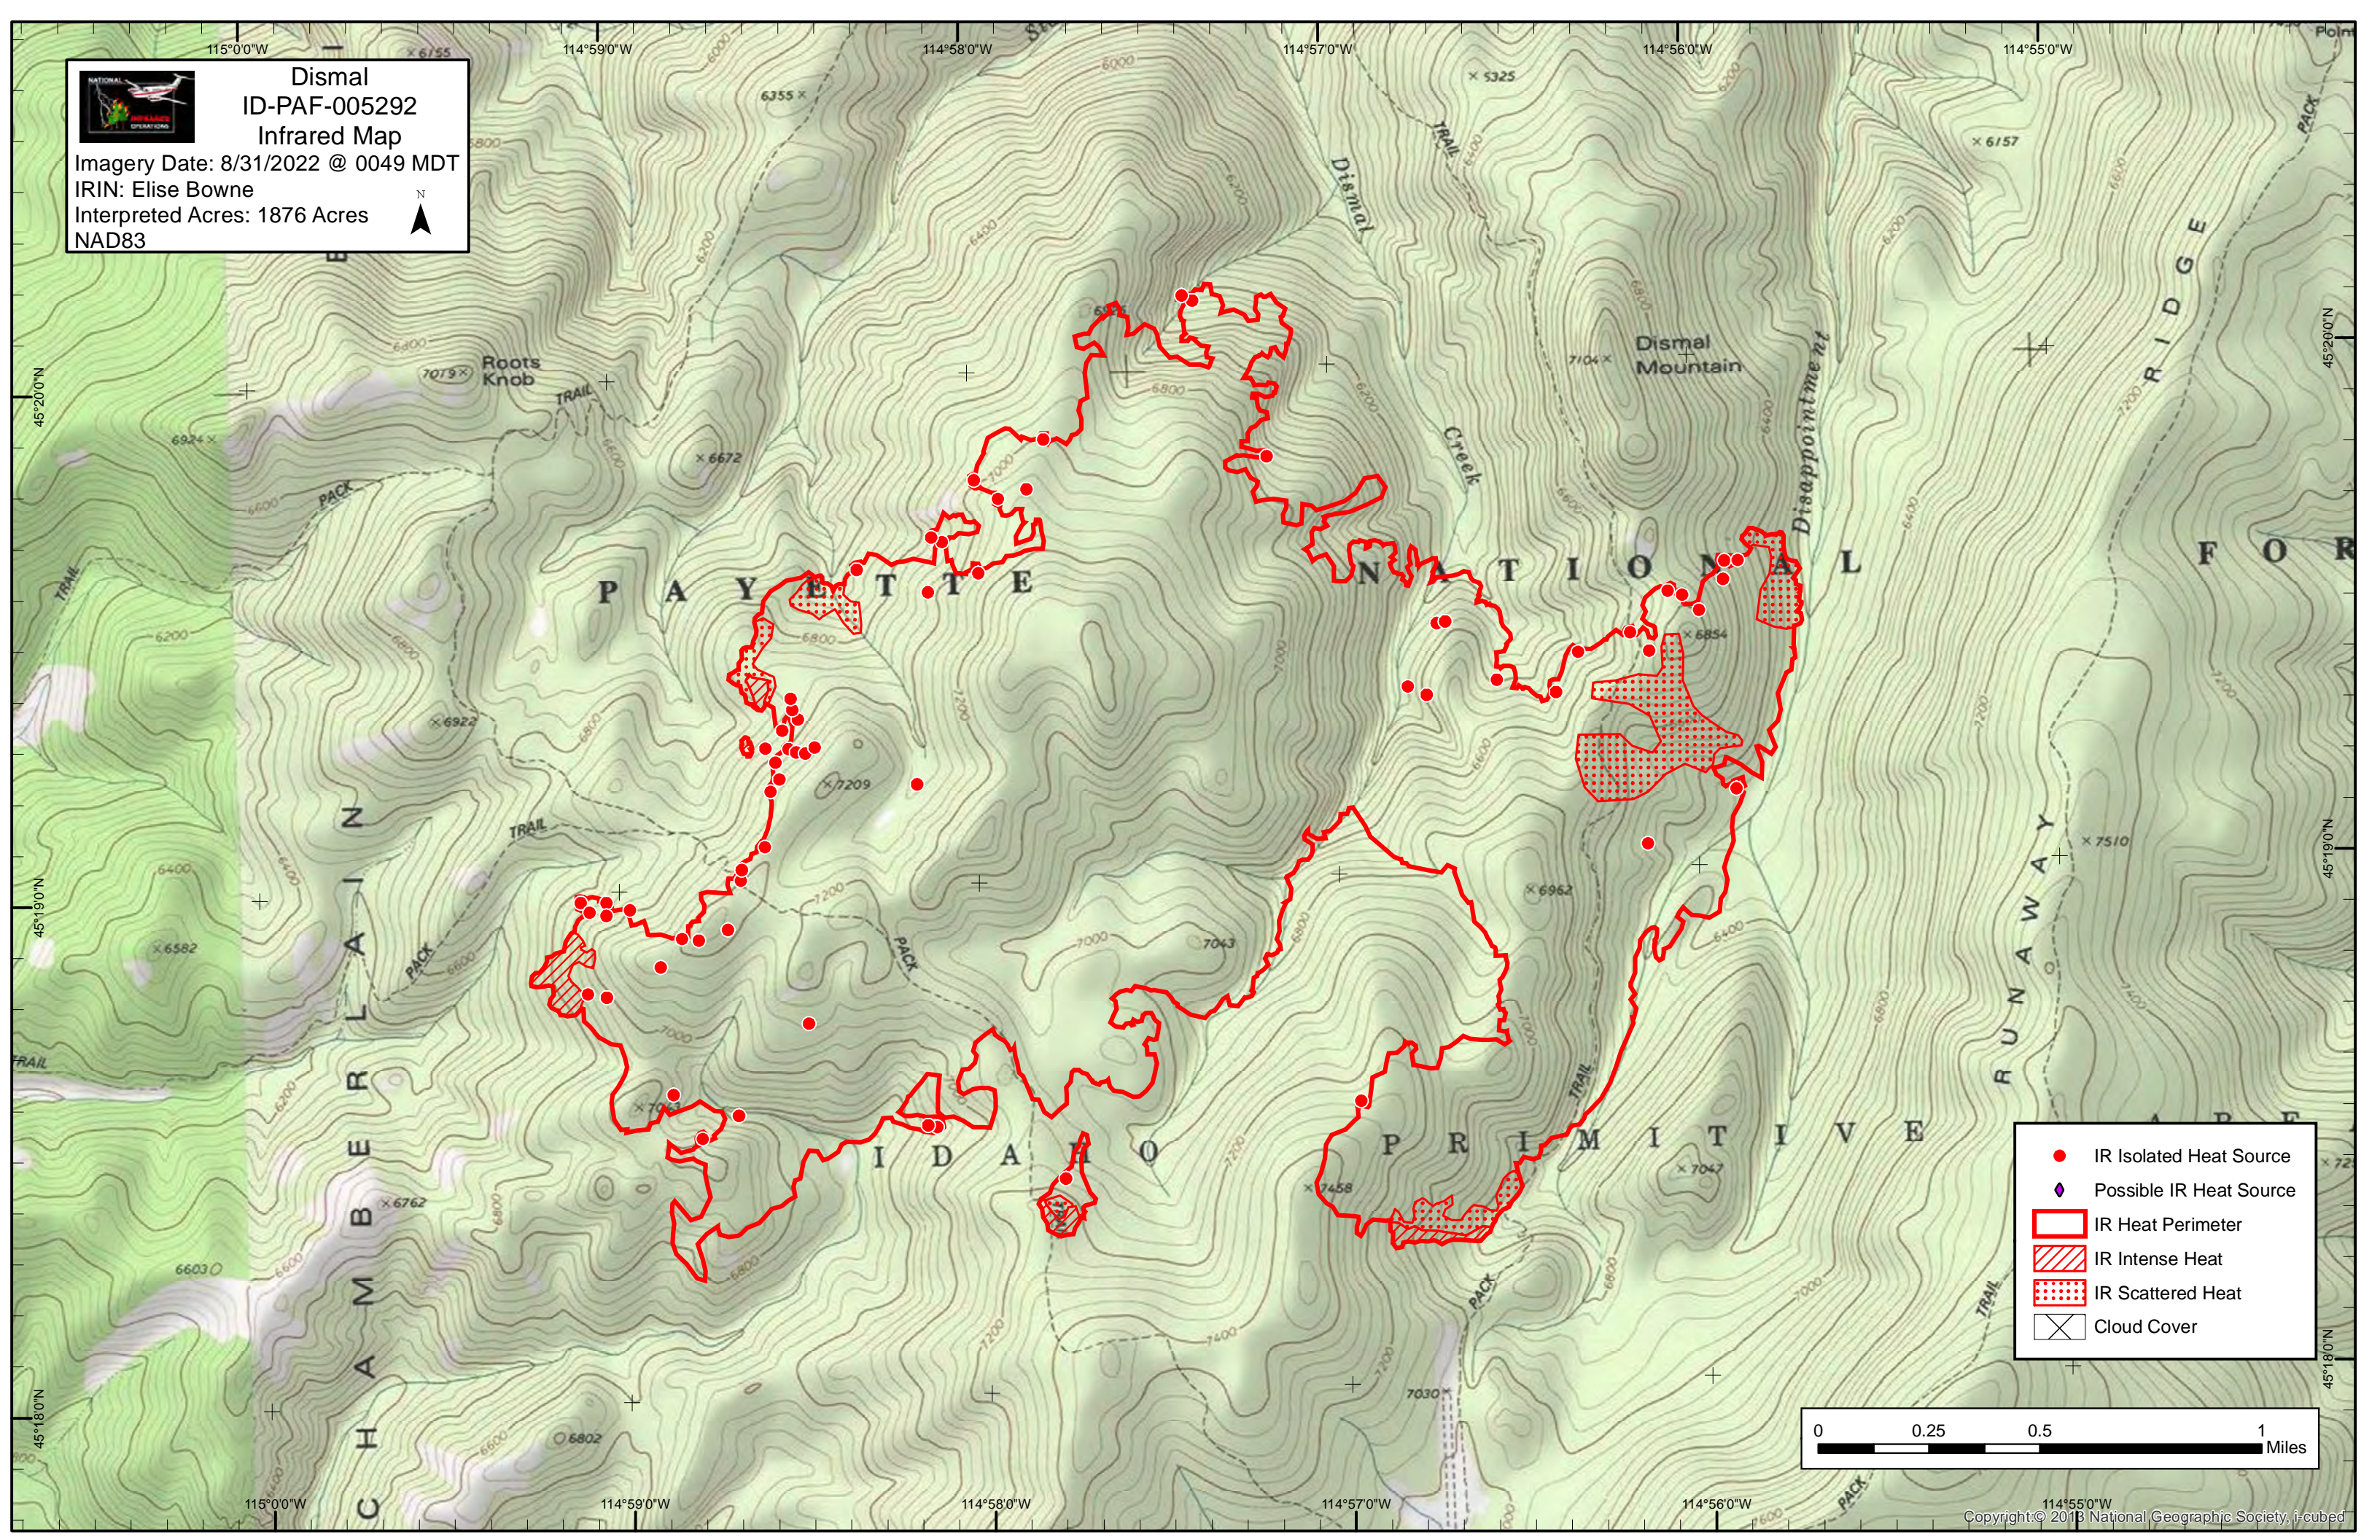

Dismal
ID-PAF-005292
Infrared Map

Imagery Date: 8/31/2022 @ 0049 MDT
 IRIN: Elise Bowne
 Interpreted Acres: 1876 Acres
 NAD83

- IR Isolated Heat Source
- ◆ Possible IR Heat Source
- IR Heat Perimeter
- IR Intense Heat
- IR Scattered Heat
- Cloud Cover