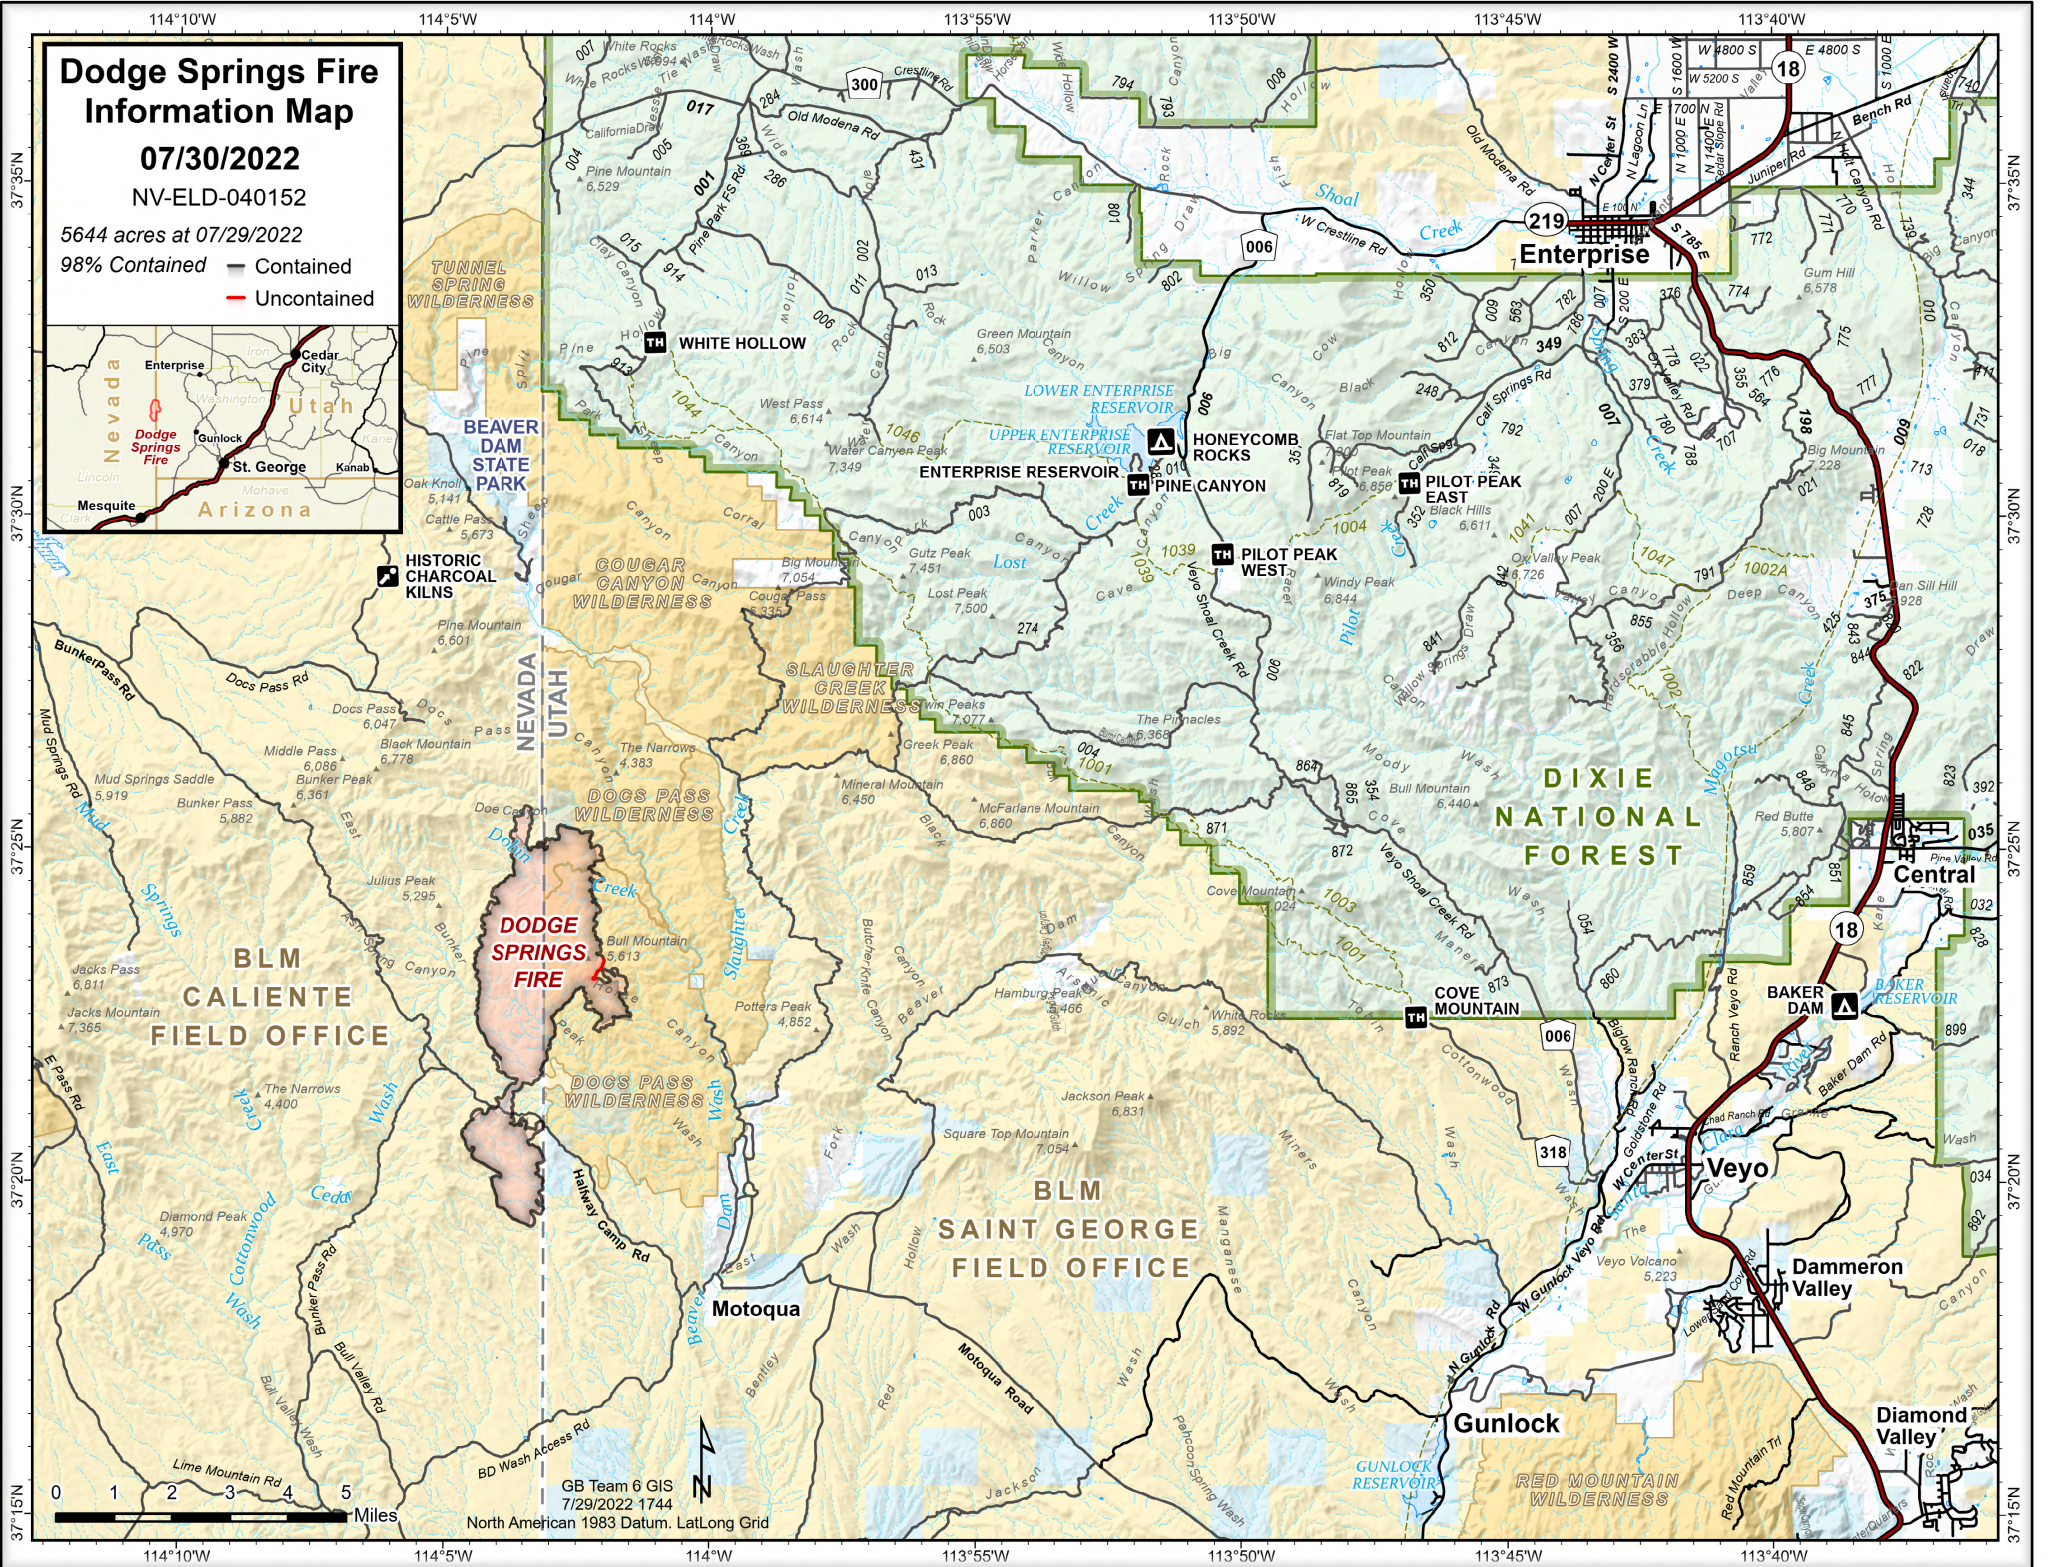

Dodge Springs Fire Information Map

07/30/2022

NV-ELD-040152

5644 acres at 07/29/2022

98% Contained

- Contained
- Uncontained

GB Team 6 GIS
7/29/2022 1744
North American 1983 Datum. LatLong Grid