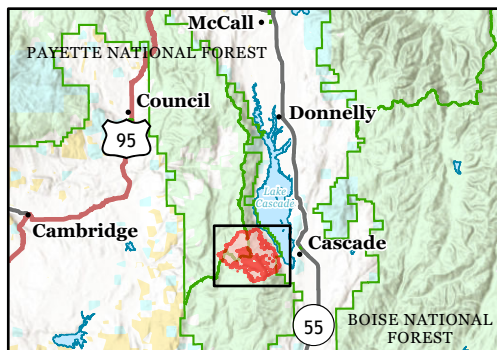

FOUR CORNERS FIRE PROGRESSION

ID-PAF-005394

9/12/2022

13,717 ACRES

Fire Origin	Acres	Net Acres
20220814 @ 1100	73ac	+73ac
20220815 @ 1100	1,757ac	+1,684ac
20220816 @ 1100	3,006ac	+1,249ac
20220817 @ 1100	4,111ac	+1,105ac
20220818 @ 2336	5,536ac	+1,425ac
20220819 @ 2303	7,569ac	+2,033ac
20220820 @ 1100	7,780ac	+211ac
20220821 @ 2112	7,956ac	+176ac
20220822 @ 2324	8,174ac	+218ac
20220823 @ 2345	8,337ac	+163ac
20220824 @ 2324	8,727ac	+390ac
20220825 @ 1100	9,181ac	+454ac
20220826 @ 2318	10,165ac	+984ac
20220827 @ 2158	11,337ac	+1,172ac
20220828 @ 1100	11,745ac	+408ac
20220829 @ 2310	12,071ac	+326ac
20220830 @ 2124	12,393ac	+322ac
20220901 @ 0053	12,817ac	+424ac
20220902 @ 2348	13,105ac	+288ac
20220904 @ 0123	13,490ac	+385ac
20220905 @ 0734	13,565ac	+75ac
20220906 @ 0534	13,645ac	+80ac
20220907 @ 0216	13,673ac	+28ac
20220908 @ 0135	13,681ac	+8ac
20220909 @ 0231	13,703ac	+22ac
20220910 @ 2307	13,712ac	+9ac
20220911 @ 0455	13,715ac	+3ac
20220912 @ 0520	13,717ac	+2ac