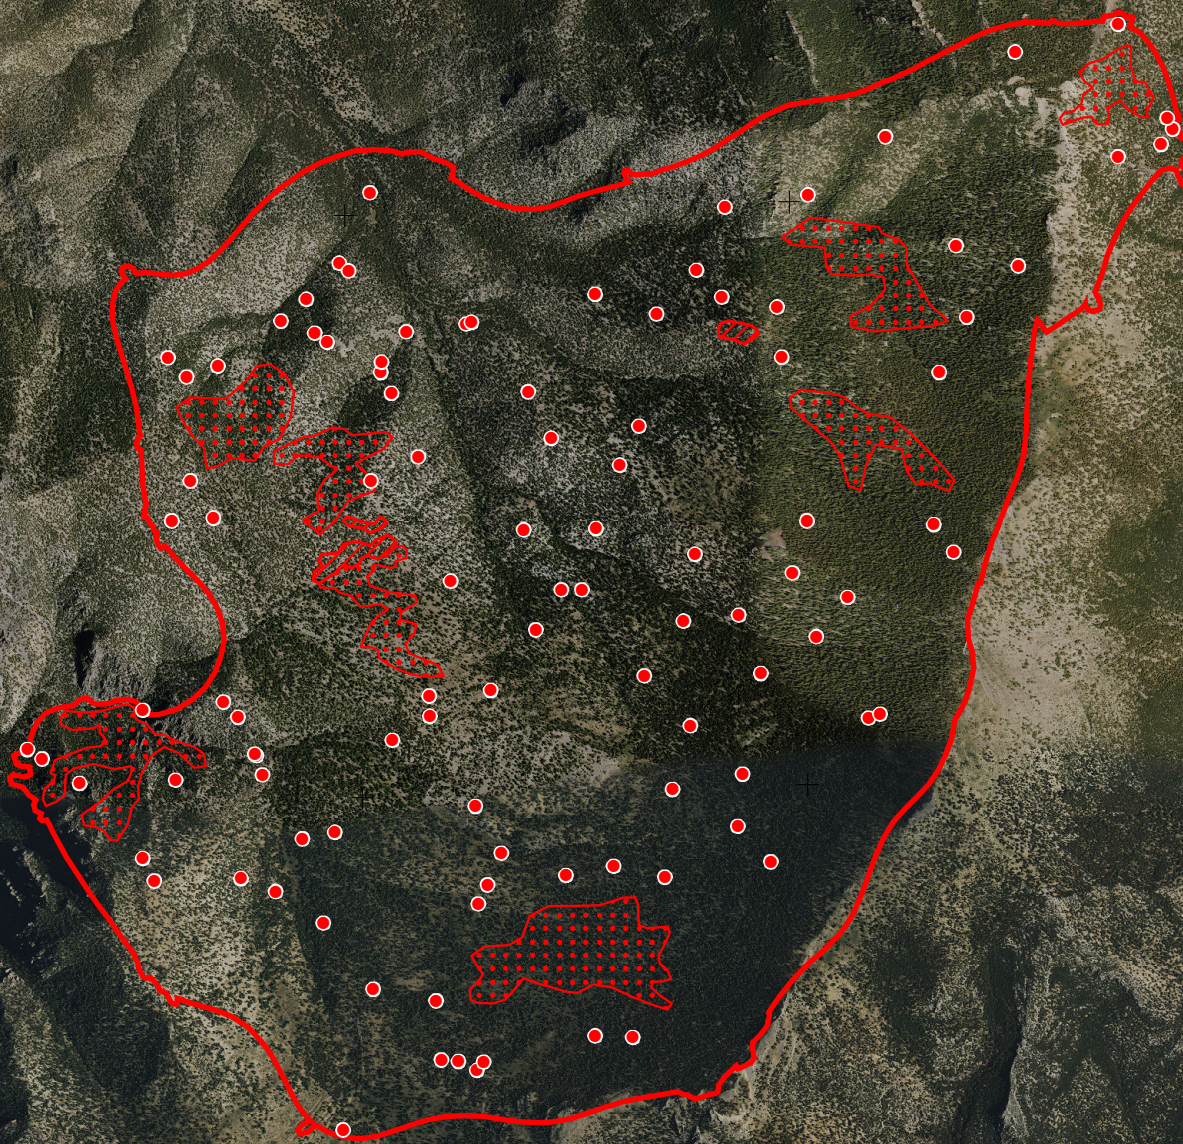

Goshute
NV-EKD-010089
Infrared Map

Imagery Date: 7/02/2022 @ 2151 PDT
IRIN: Elise Bowne
Interpreted Acres: 1989 Acres
NAD83

- IR Isolated Heat Source
- IR Heat Perimeter
- IR Intense Heat
- IR Scattered Heat