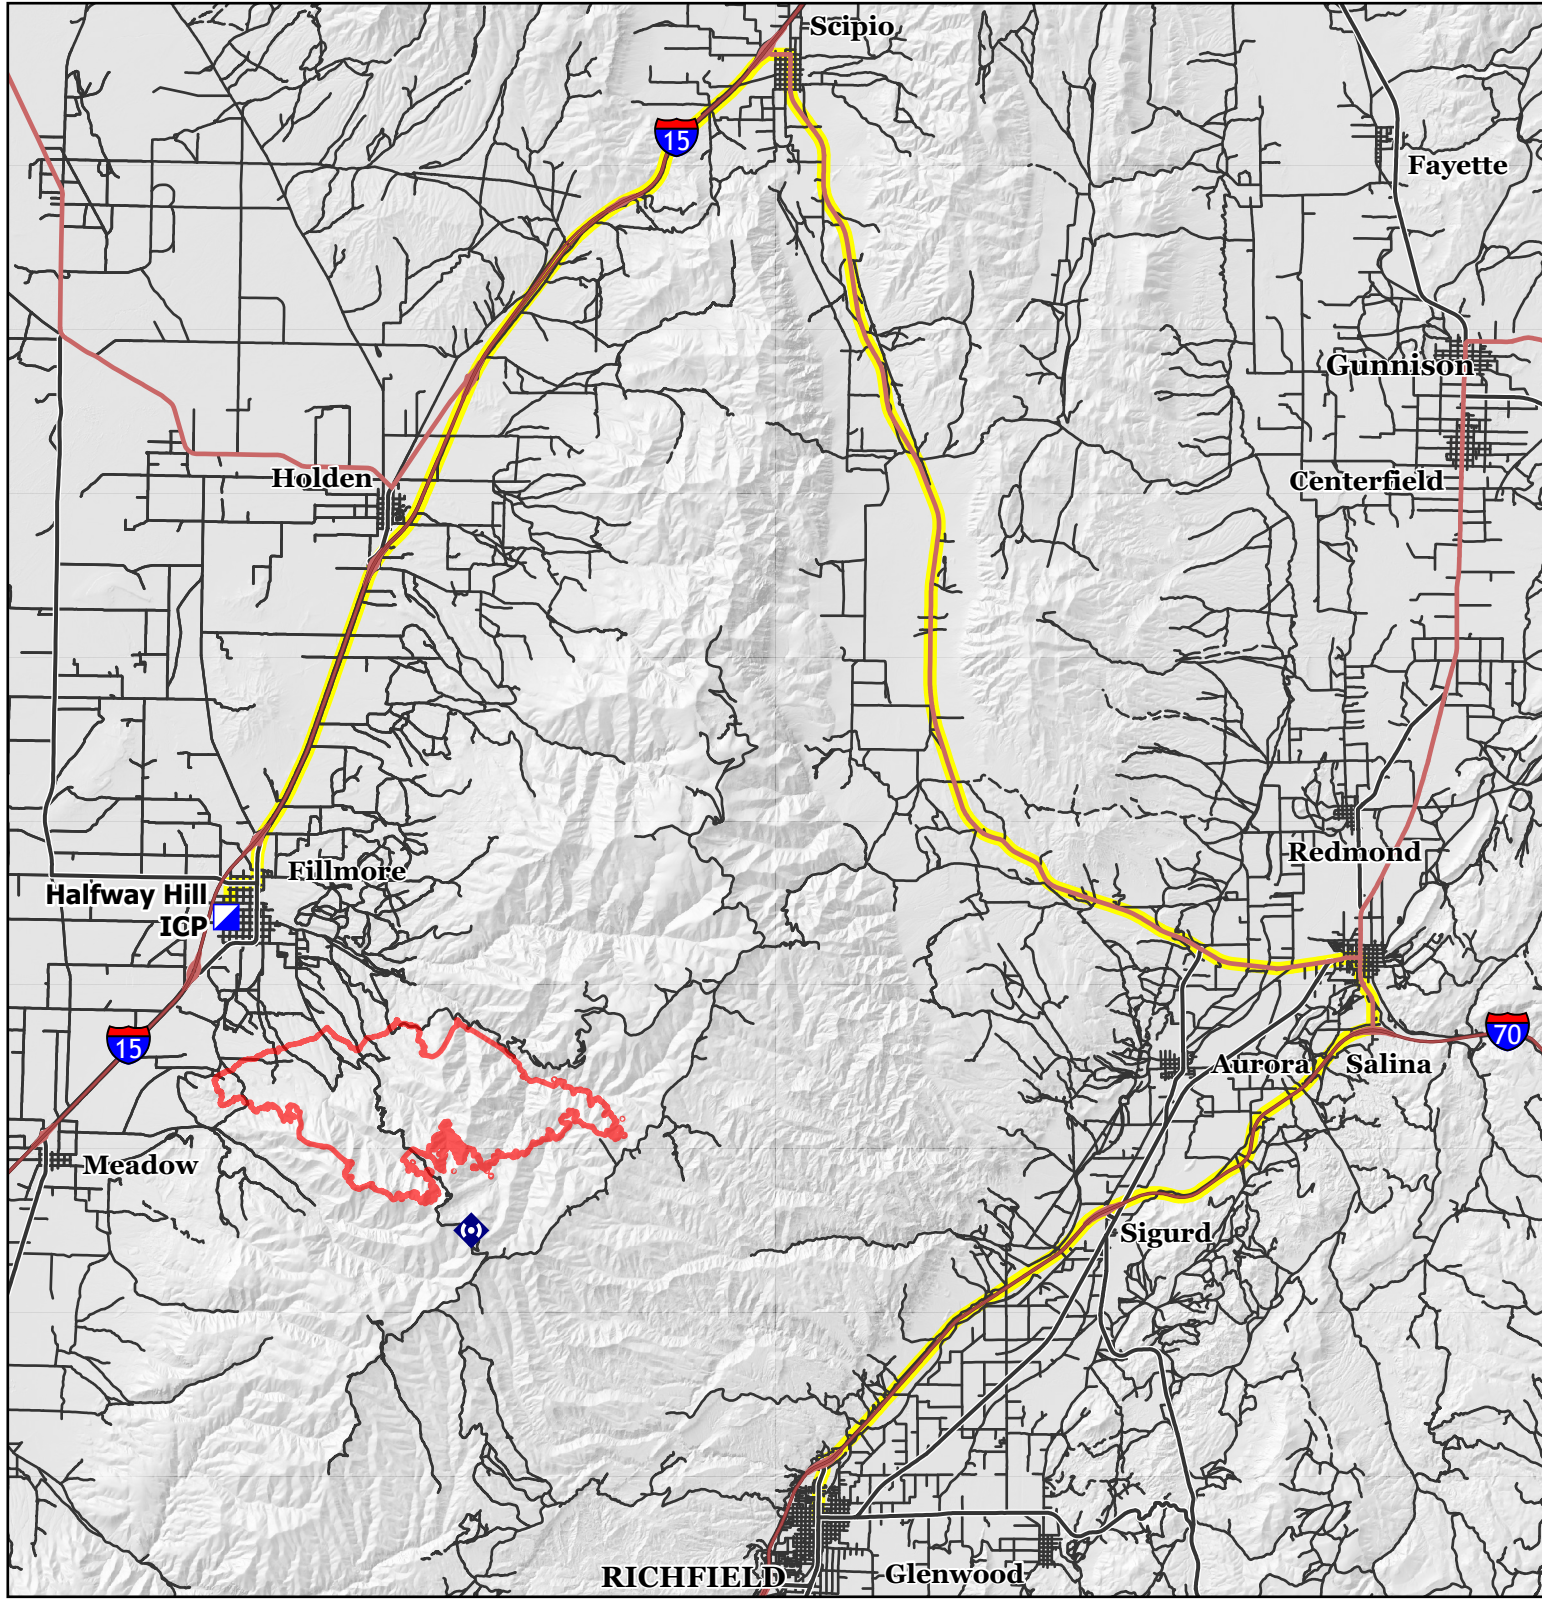

Communications

Halfway Hill
Scipio to Richfield
7/17/2022

-  Incident Command Post
-  Repeater
-  Travel Route
-  Wildfire Daily Fire Perimeter

0 1 2
Miles