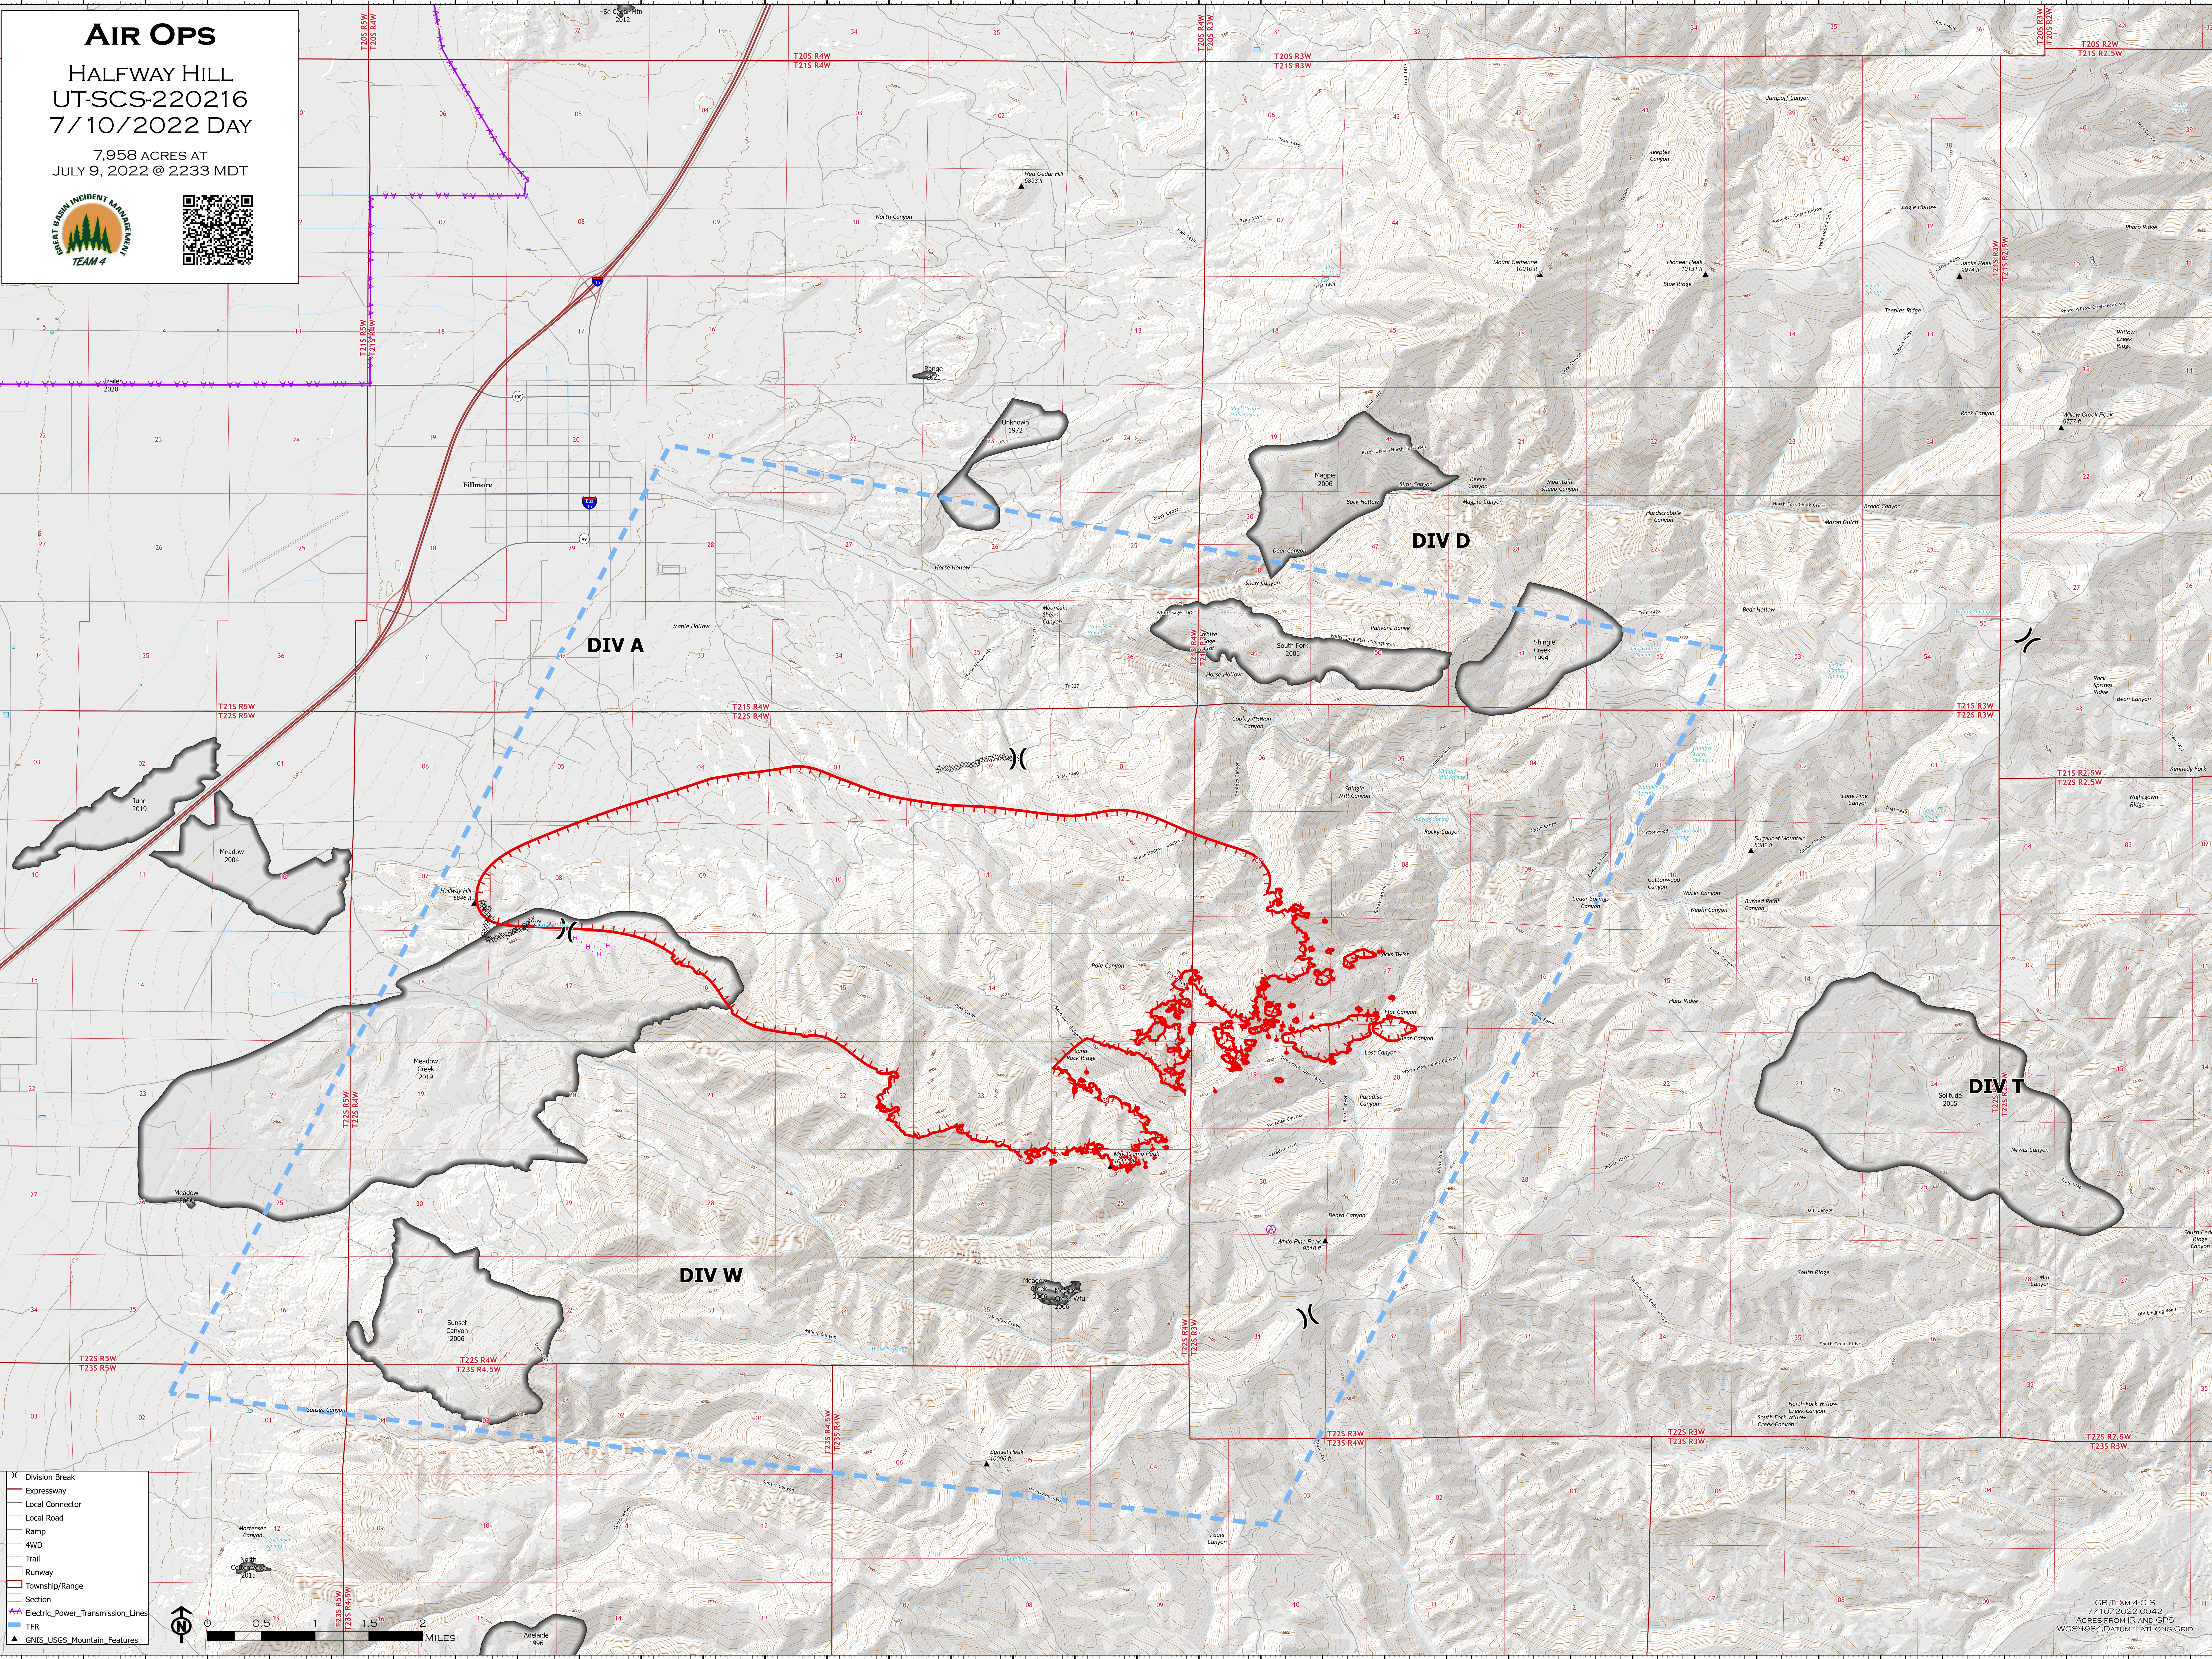

AIR OPS

HALFWAY HILL

UT-SCS-220216

7/10/2022 DAY

7,958 ACRES AT
JULY 9, 2022 @ 2233 MDT

X	Division Break
—	Expressway
—	Local Connector
—	Local Road
—	Ramp
—	4WD
—	Trail
—	Runway
—	Township/Range
—	Section
—	Electric Power Transmission Lines
—	TFR
▲	GNIS USGS Mountain Features

0 0.5 1 1.5 2 MILES

GB TEAM 4 GIS
7/10/2022 0042
ACRES FROM IIR AND GPS
WGS84 DATUM, LAT/LONG GRID