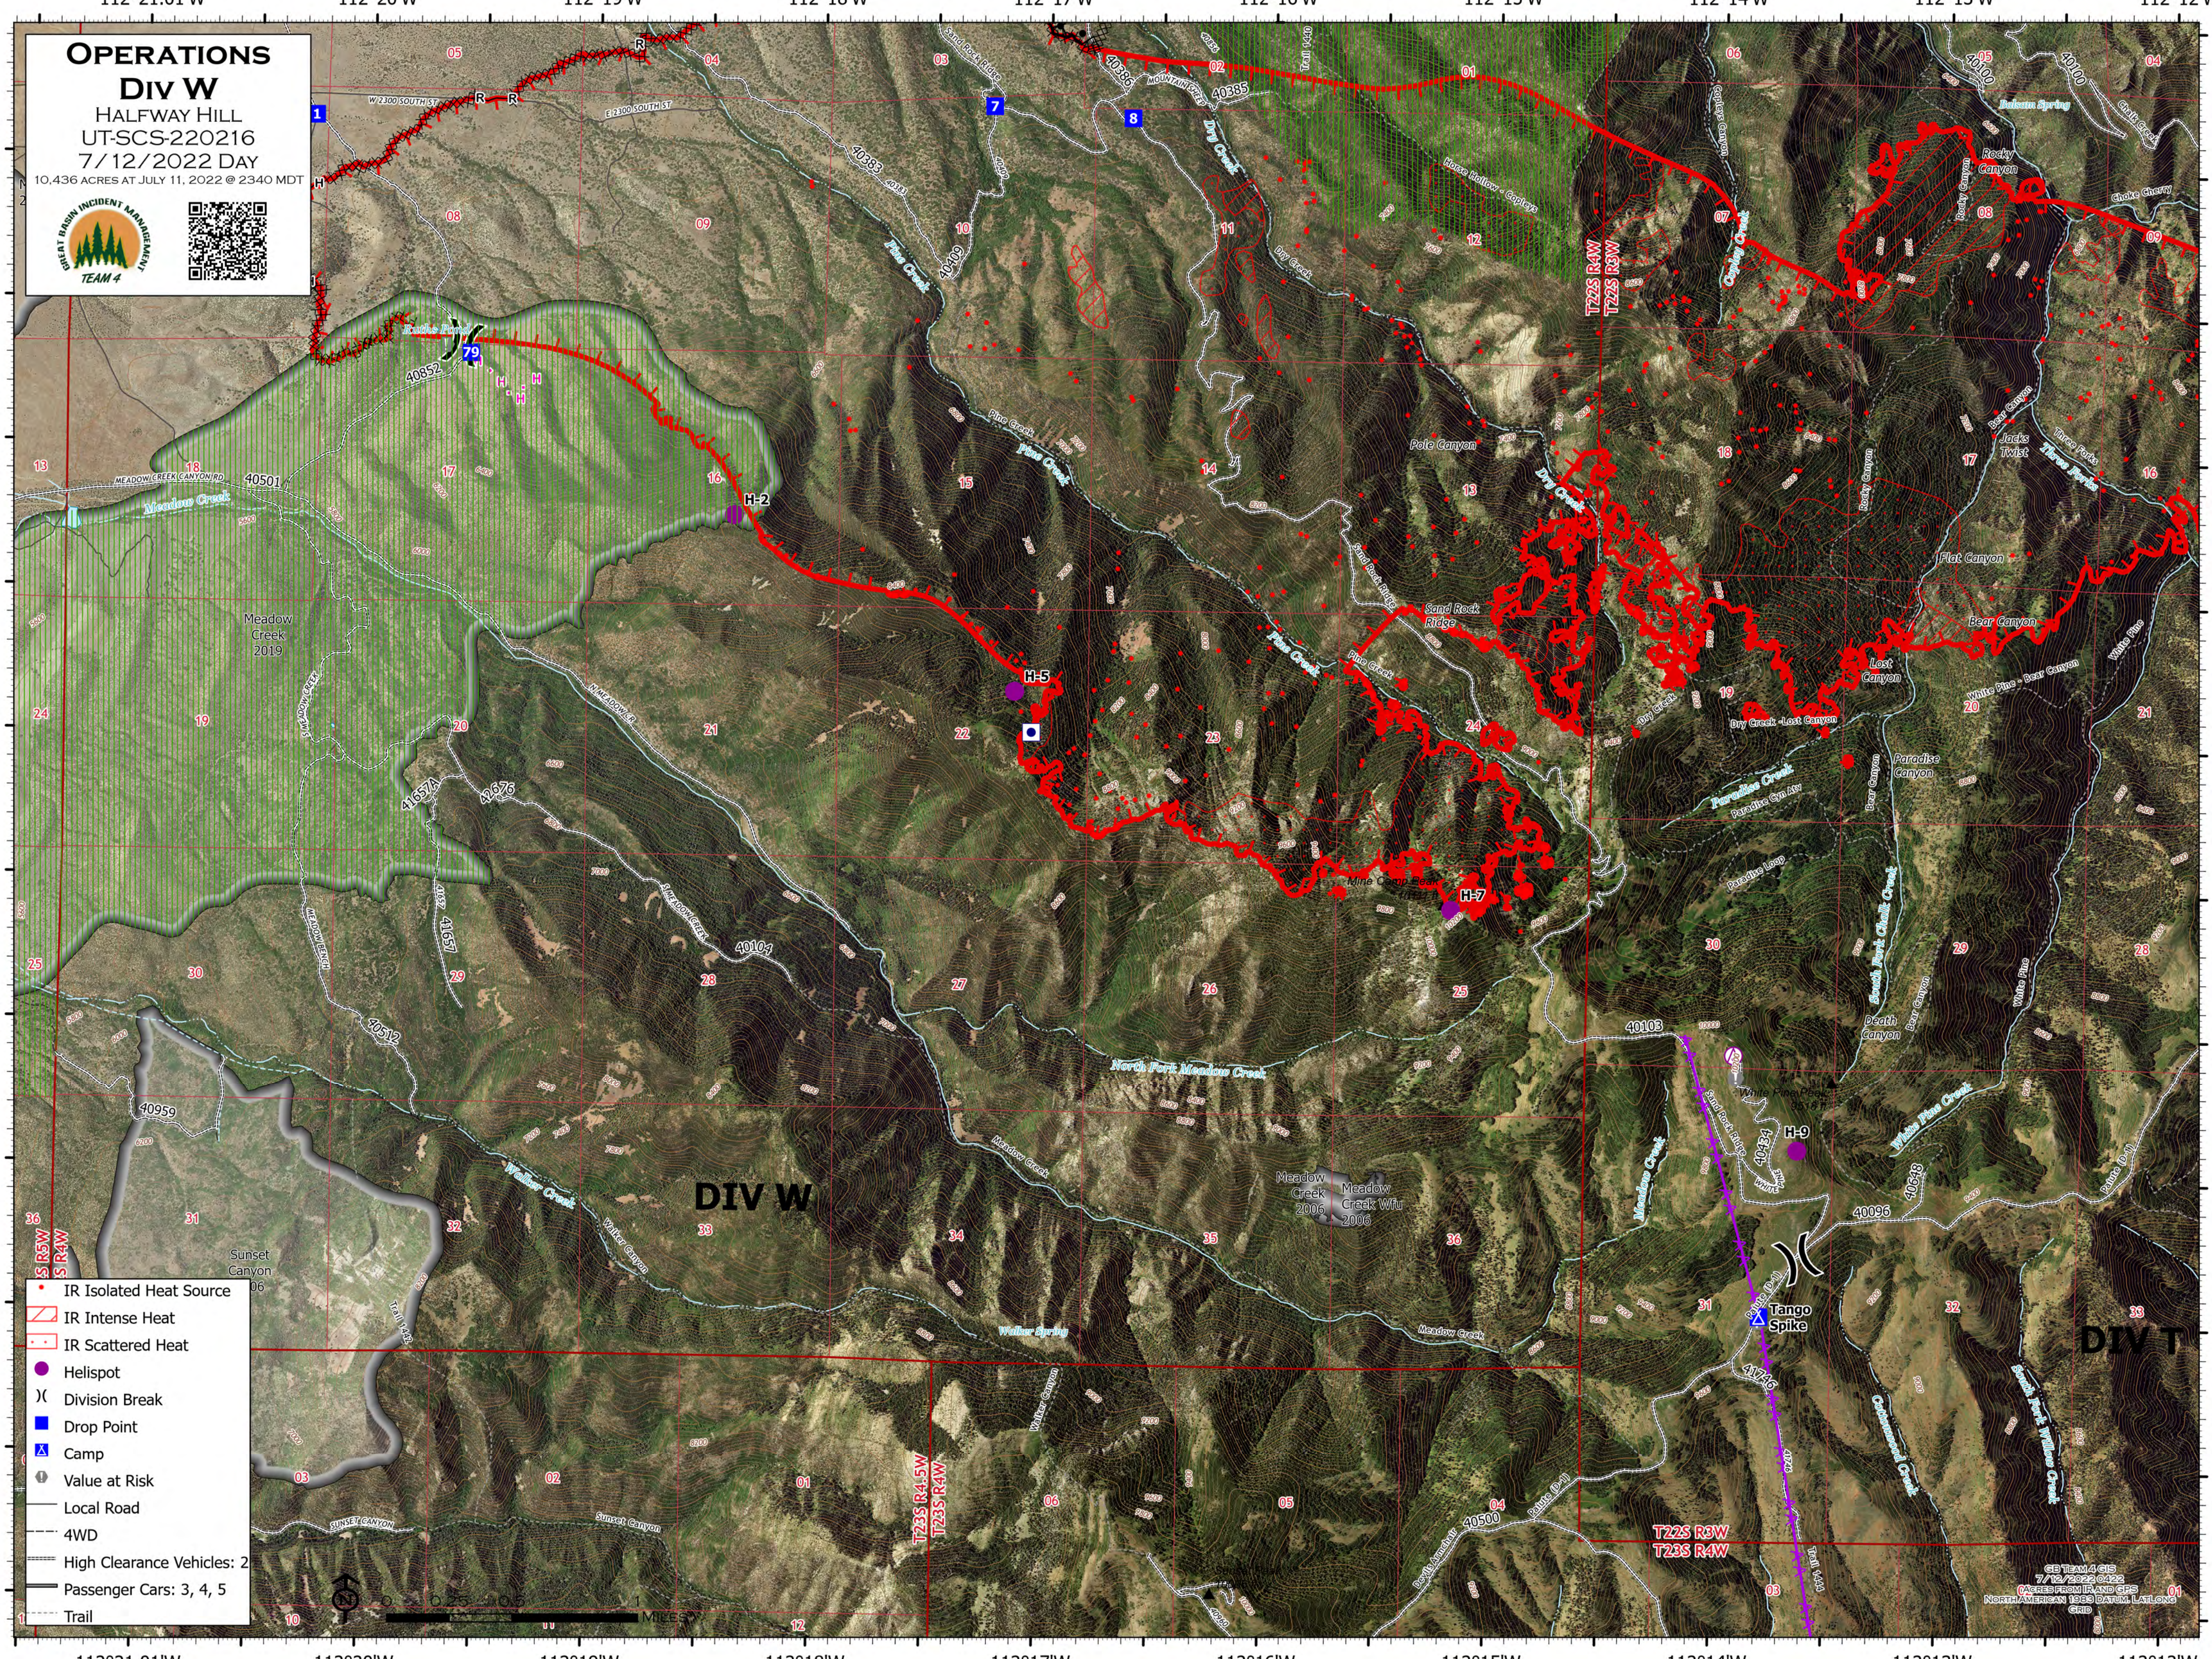

OPERATIONS
Div W
 HALFWAY HILL
 UT-SCS-220216
 7/12/2022 DAY
 10,436 ACRES AT JULY 11, 2022 @ 2340 MDT

- IR Isolated Heat Source
- ▨ IR Intense Heat
- ▤ IR Scattered Heat
- Helispot
- ⌋ Division Break
- Drop Point
- ▲ Camp
- Value at Risk
- Local Road
- 4WD
- High Clearance Vehicles: 2
- Passenger Cars: 3, 4, 5
- Trail

GP TEAM 4 GIS
 7/12/2022 0422
 0 ACRES FROM IR AND GPS
 NORTH AMERICAN 1983 DATUM, LAT/LONG
 GRID