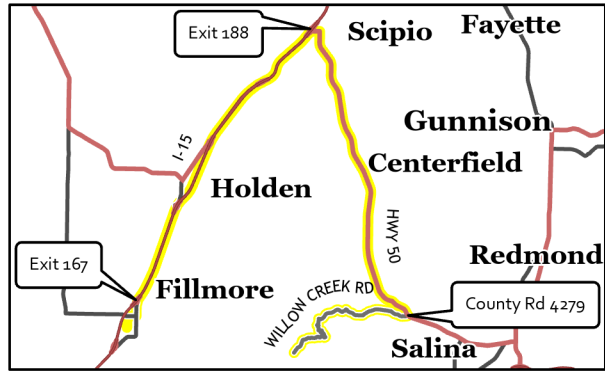

# Transportation

10,436 acres  
July 11, 2022 @ 2340 MDT

7/12/2022 Day

Travel to Division M/T Break

- Helibase
- Division Break
- Incident Command Post
- Drop Point
- Camp
- Water Source
- Local Road
- Travel Route
- Wildfire Daily Fire Perimeter