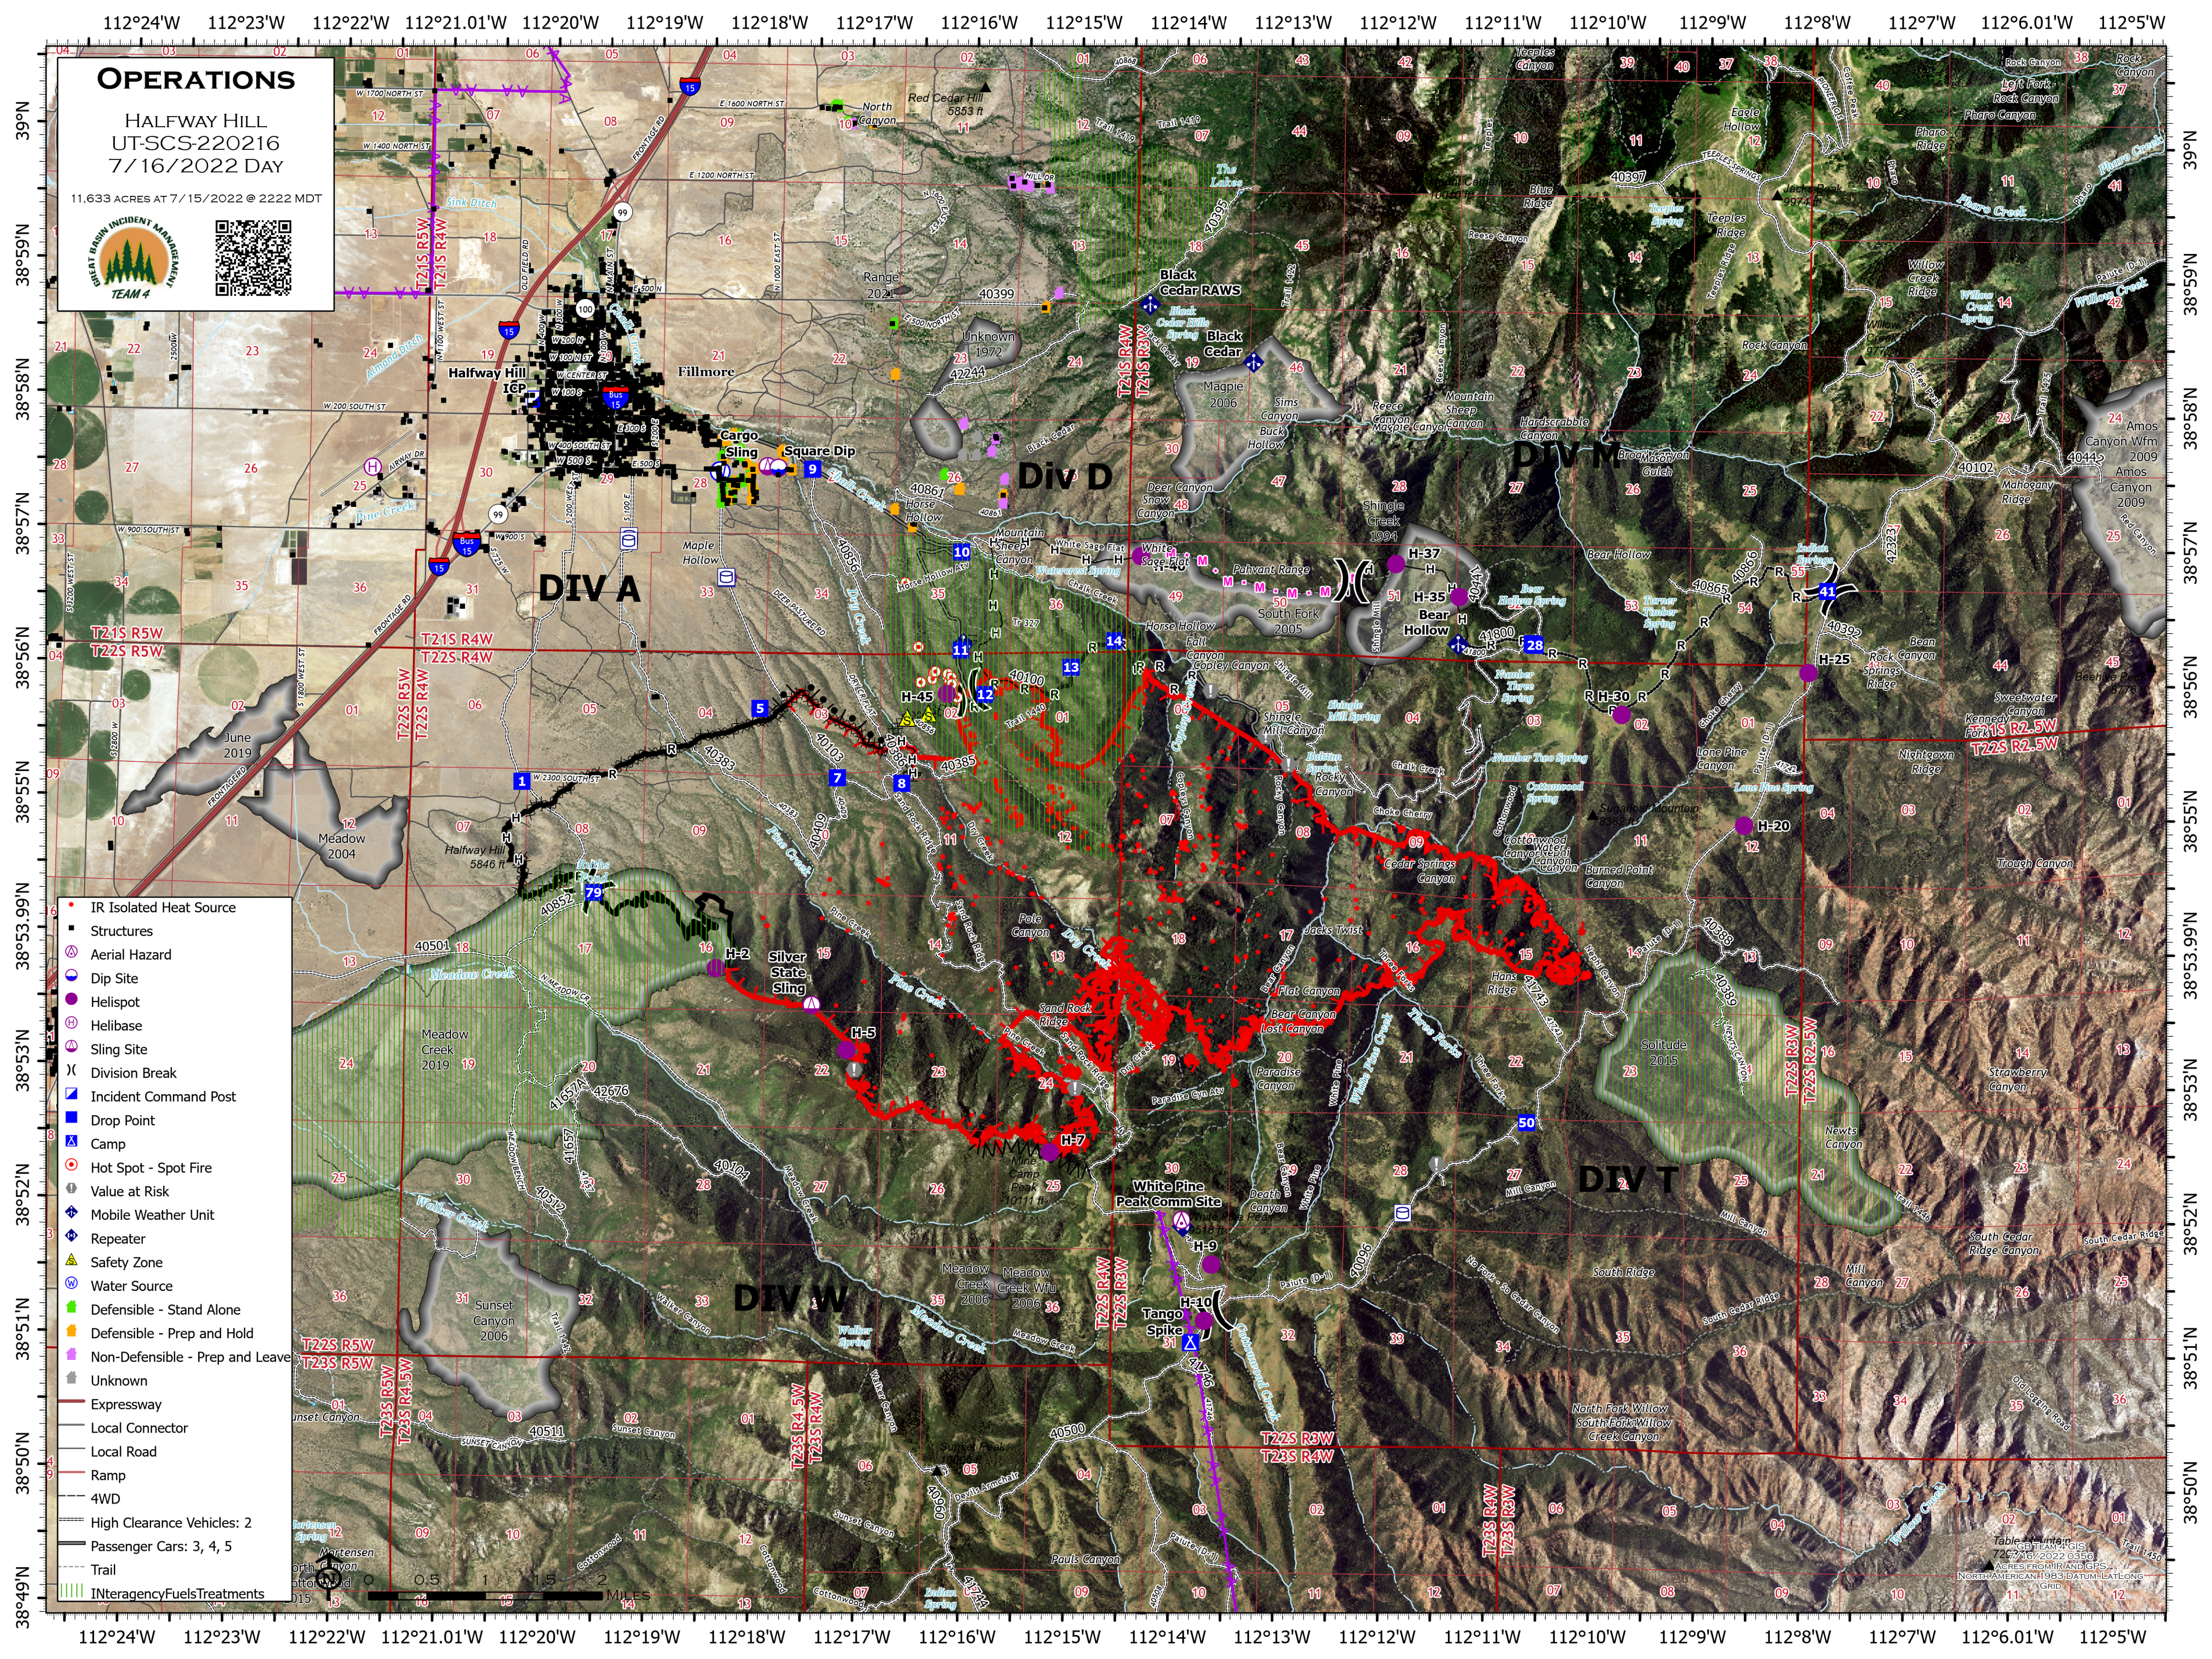

# OPERATIONS

HALFWAY HILL  
UT-SCS-220216  
7/16/2022 DAY

11,633 ACRES AT 7/15/2022 @ 2222 MDT

- IR Isolated Heat Source
- Structures
- Aerial Hazard
- Dip Site
- Helispot
- Helibase
- Sling Site
- Division Break
- Incident Command Post
- Drop Point
- Camp
- Hot Spot - Spot Fire
- Value at Risk
- Mobile Weather Unit
- Repeater
- Safety Zone
- Water Source
- Defensible - Stand Alone
- Defensible - Prep and Hold
- Non-Defensible - Prep and Leave
- Unknown
- Expressway
- Local Connector
- Local Road
- Ramp
- 4WD
- High Clearance Vehicles: 2
- Passenger Cars: 3, 4, 5
- Trail
- Interagency Fuels Treatments

Table Mountain  
UT-SCS-220216  
7/16/2022 0358  
ACRES FROM IIRAND GPS  
NORTH AMERICAN 1983 DATUM, LAT/LONG  
GRID