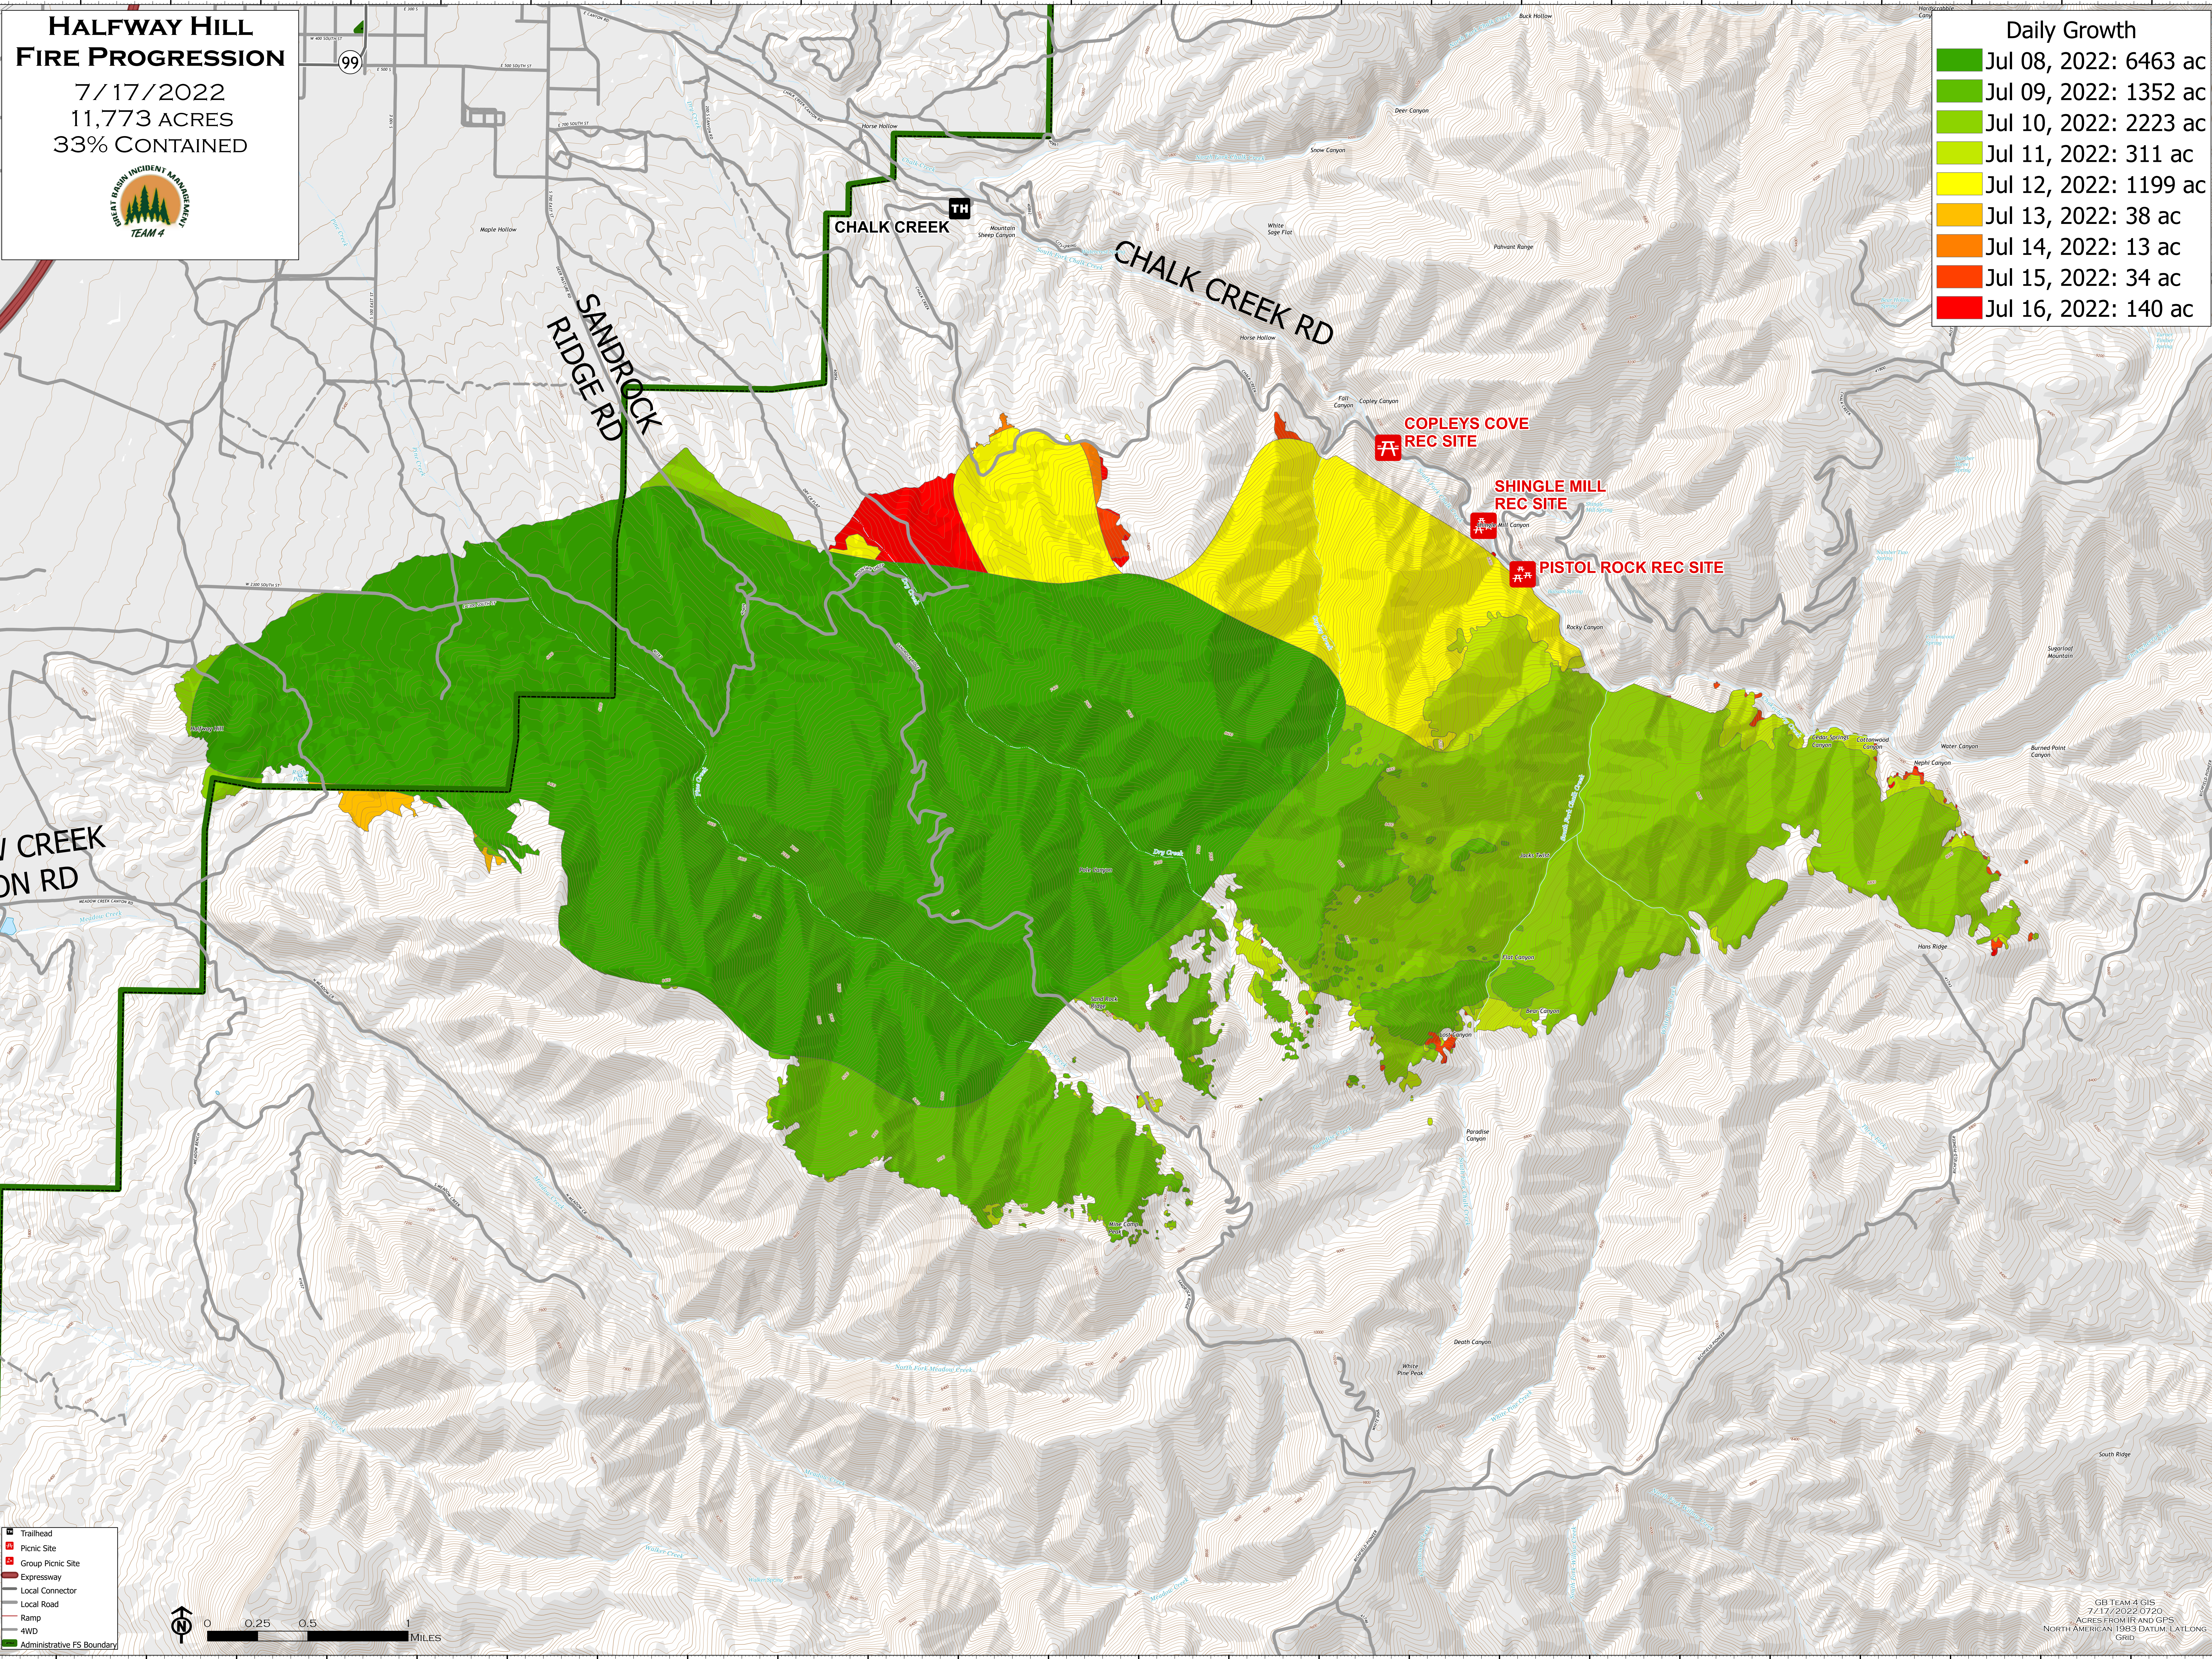

**HALFWAY HILL
FIRE PROGRESSION**
7/17/2022
11,773 ACRES
33% CONTAINED

Daily Growth

Jul 08, 2022:	6463 ac
Jul 09, 2022:	1352 ac
Jul 10, 2022:	2223 ac
Jul 11, 2022:	311 ac
Jul 12, 2022:	1199 ac
Jul 13, 2022:	38 ac
Jul 14, 2022:	13 ac
Jul 15, 2022:	34 ac
Jul 16, 2022:	140 ac

- Trailhead
- Picnic Site
- Group Picnic Site
- Expressway
- Local Connector
- Local Road
- Ramp
- 4WD
- Administrative FS Boundary

GB TEAM 4 GIS
7/17/2022 0720
ACRES FROM IIR AND GPS
NORTH AMERICAN 1983 DATUM, LANTLONG GRID