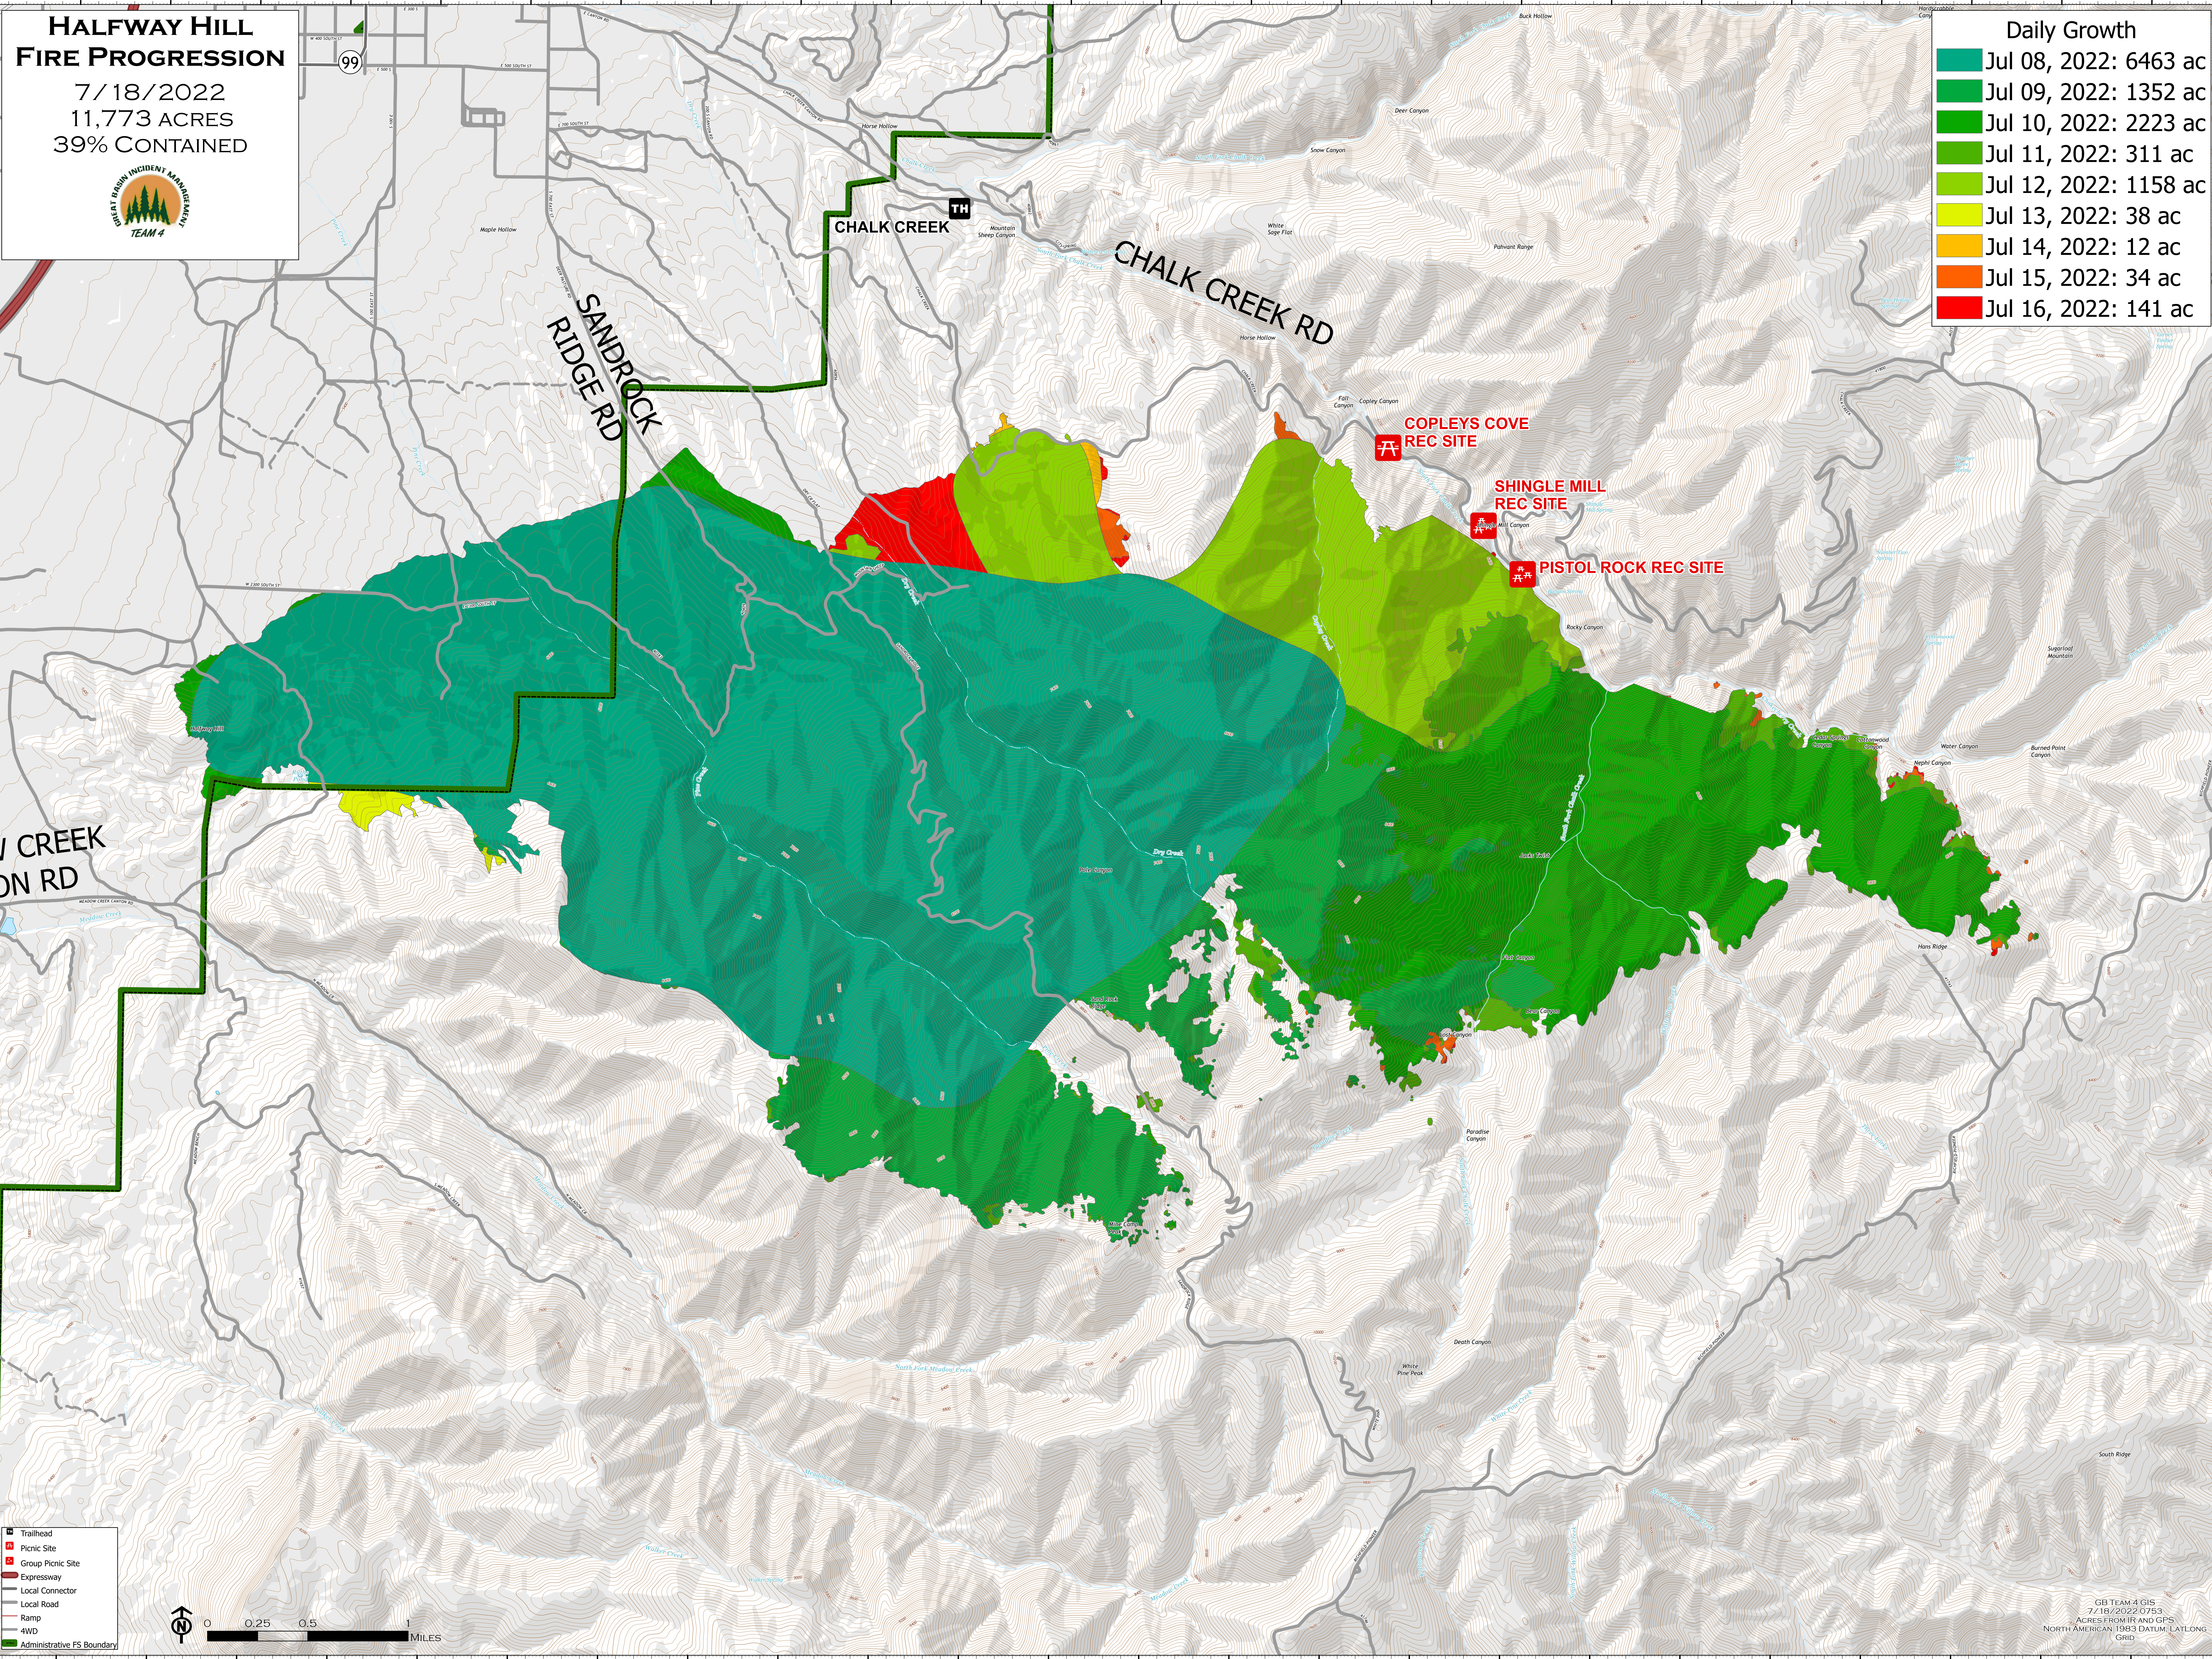

**HALFWAY HILL  
FIRE PROGRESSION**  
7/18/2022  
11,773 ACRES  
39% CONTAINED

**Daily Growth**

Jul 08, 2022: 6463 ac
Jul 09, 2022: 1352 ac
Jul 10, 2022: 2223 ac
Jul 11, 2022: 311 ac
Jul 12, 2022: 1158 ac
Jul 13, 2022: 38 ac
Jul 14, 2022: 12 ac
Jul 15, 2022: 34 ac
Jul 16, 2022: 141 ac

- Trailhead
- Picnic Site
- Group Picnic Site
- Expressway
- Local Connector
- Local Road
- Ramp
- 4WD
- Administrative FS Boundary

GB TEAM 4 GIS  
7/18/2022 0753  
ACRES FROM IIR AND GPS  
NORTH AMERICAN 1983 DATUM; LAT/LONG  
GRID