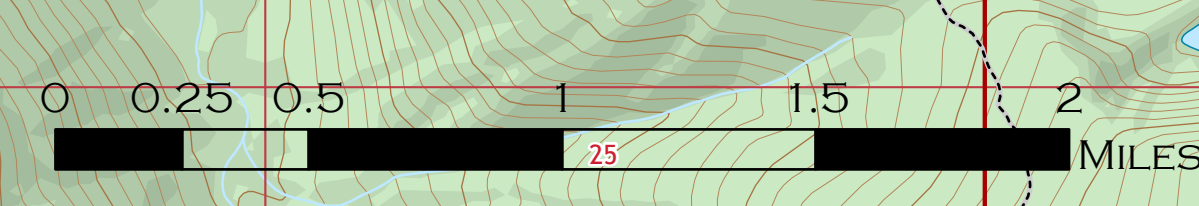

OPERATIONS

HORSE
IDSCF-022250
9/15/2022 DAY

391 ACRES AT
9/14/2022, 1600 MDT

- Pump
- Helispot
- Drop Point
- Camp
- Hot Spot - Spot Fire
- Value at Risk
- Other
- Bridge
- Completed Hand Line
- Other
- Uncontained
- US Forest Service (USFS)
- Undetermined

WY TEAM 5
9/14/2022 2000
ALBERS PROJECTION SRS
WGS 1984 DATUM LAT/LONG GRID