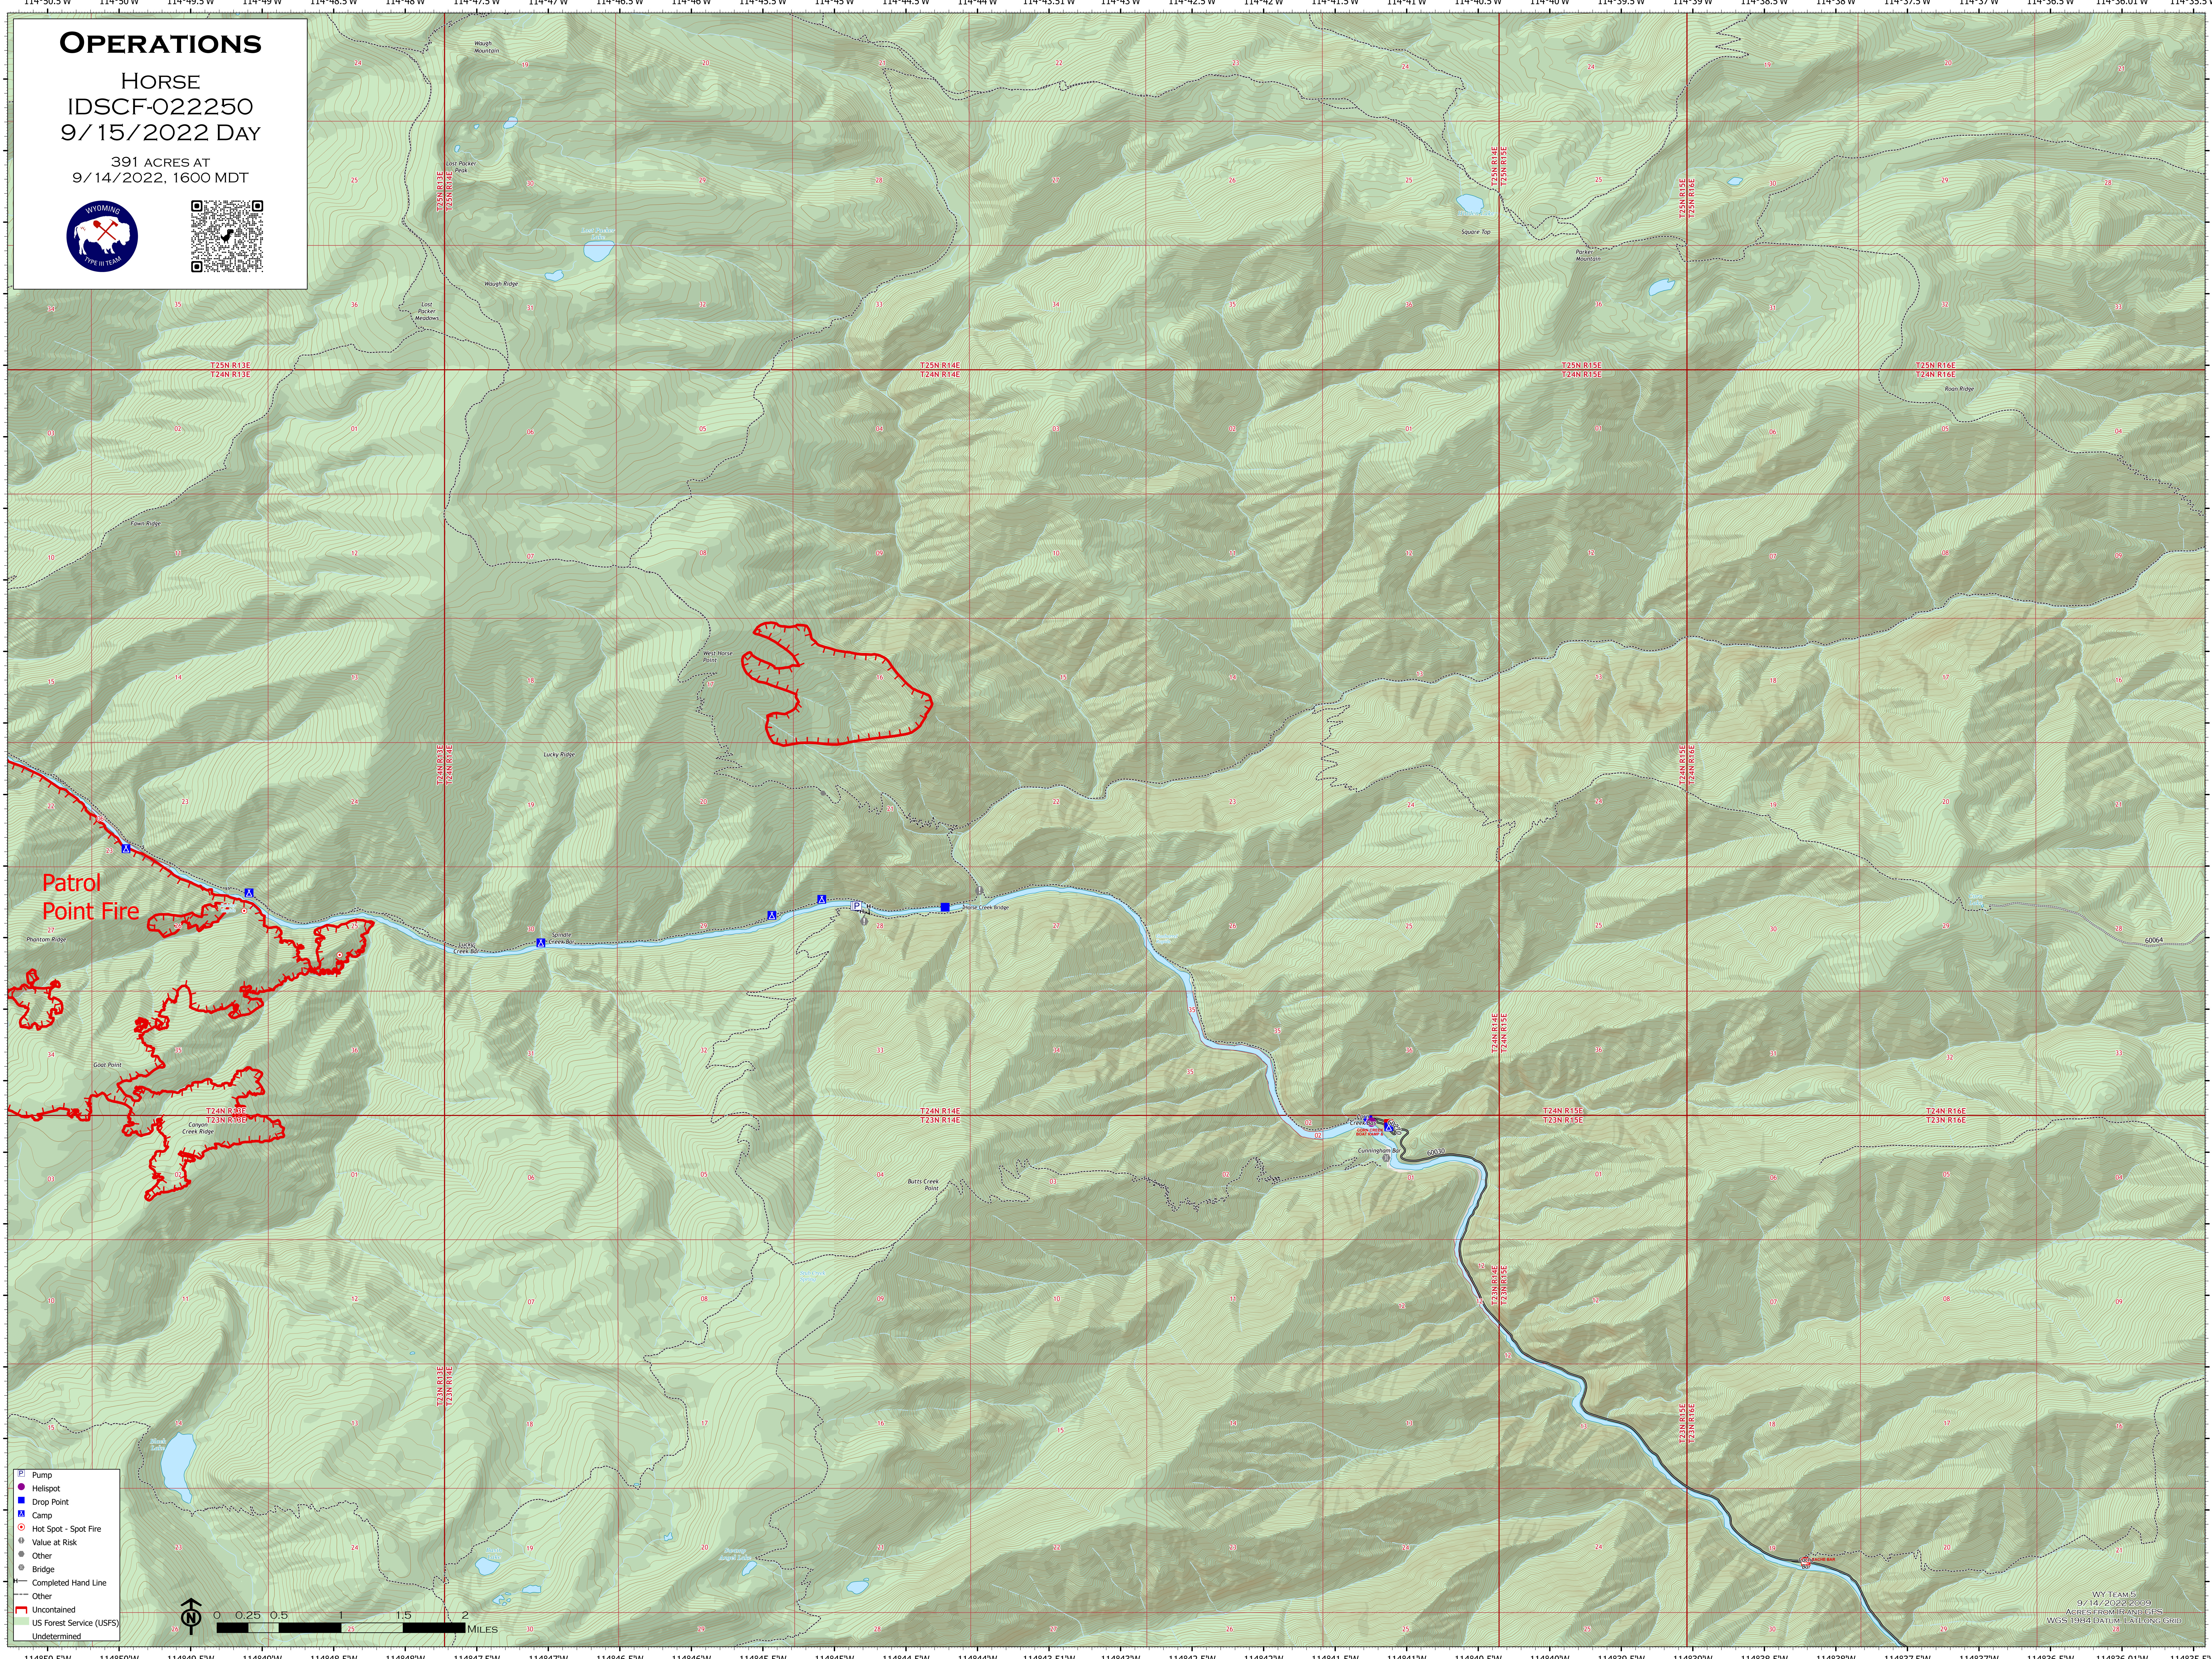

OPERATIONS

HORSE
IDSCF-022250
9/15/2022 DAY

391 ACRES AT
9/14/2022, 1600 MDT

- Pump
- Helispot
- Drop Point
- Camp
- Hot Spot - Spot Fire
- Value at Risk
- Other
- Bridge
- Completed Hand Line
- Other
- Uncontained
- US Forest Service (USFS)
- Undetermined

WY TEAM 5
9/14/2022 2000
ALBERS PROJECTION SRS
WGS 1984 DATUM LAT/LONG GRID