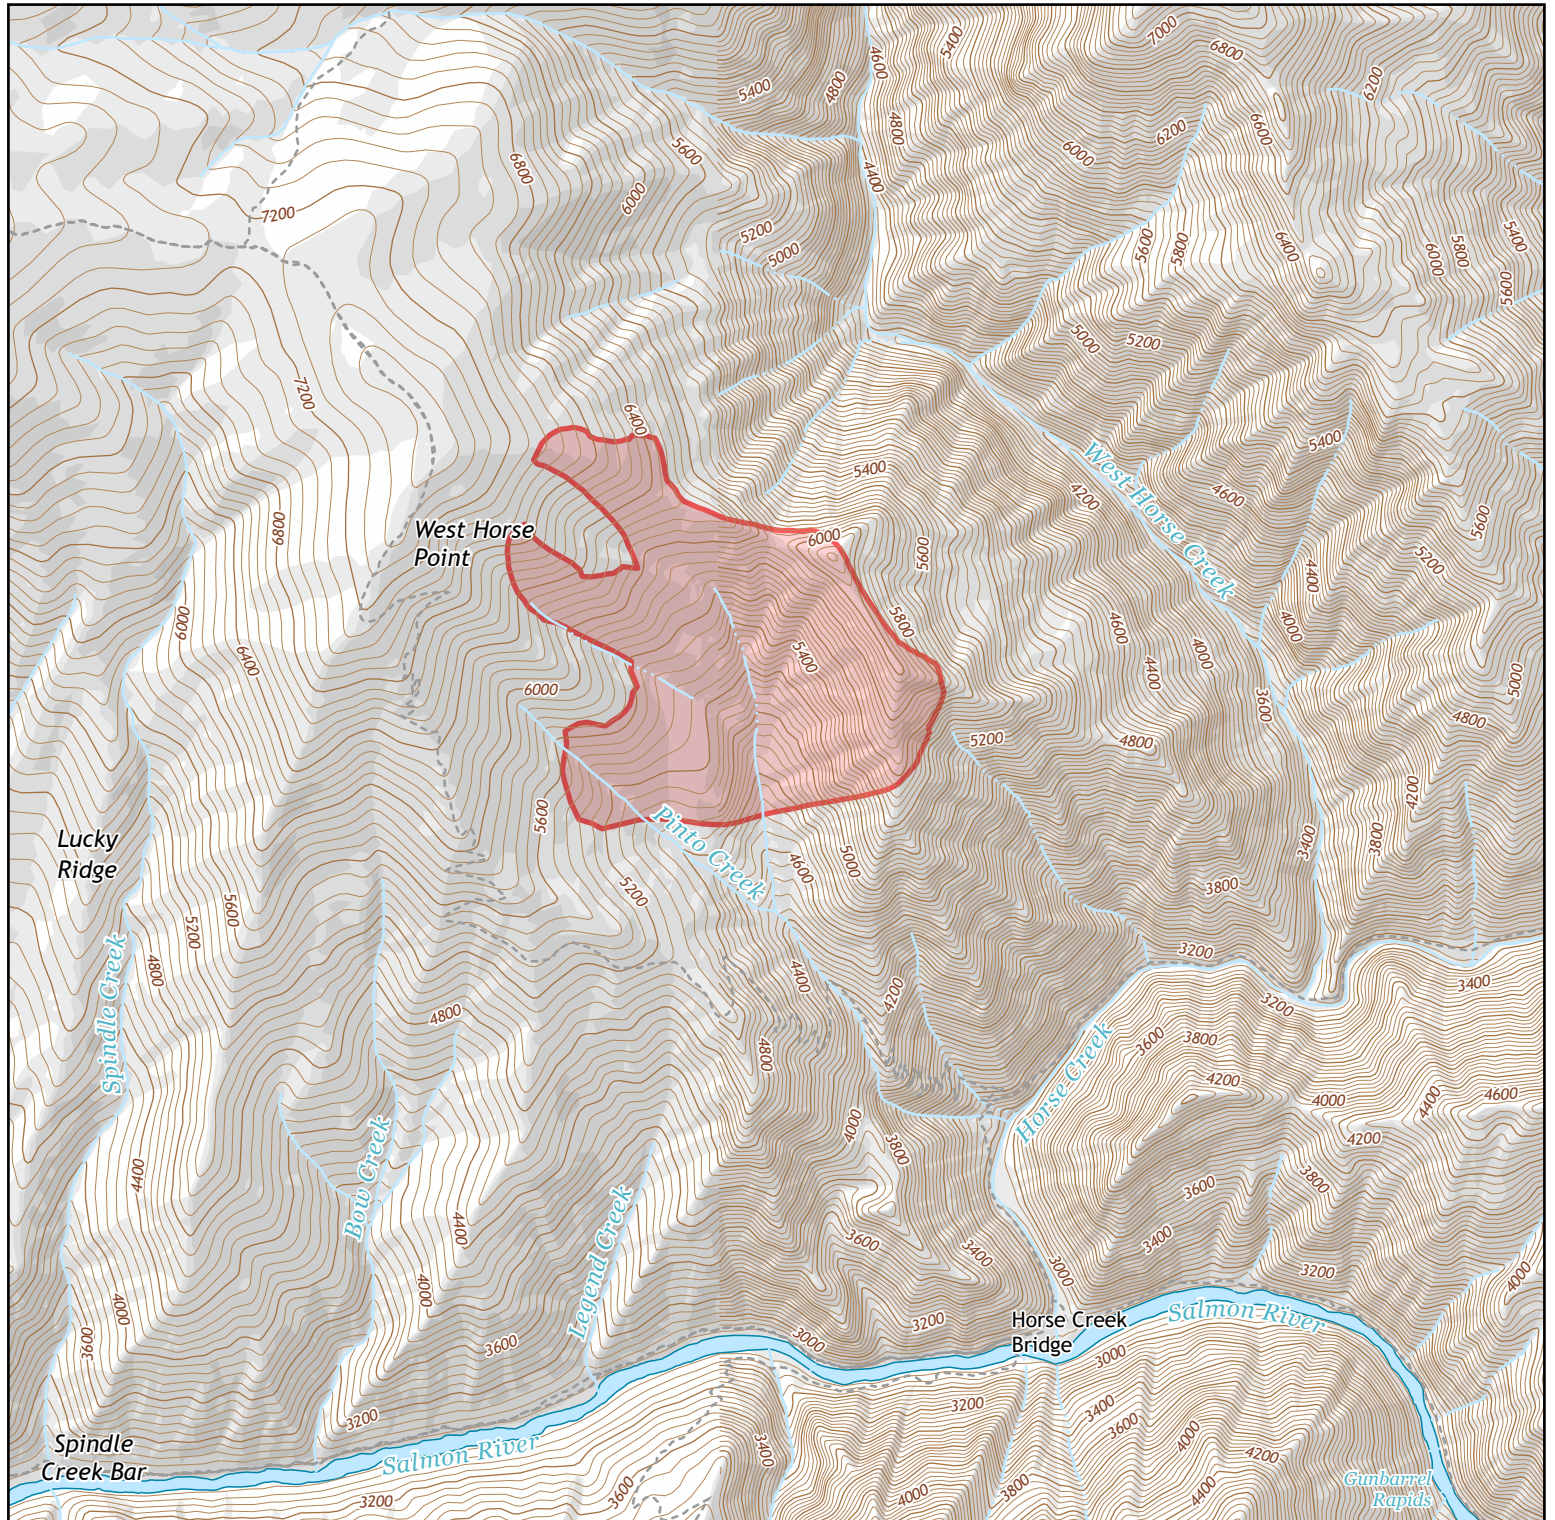

# PUBLIC INFORMATION

Horse  
IDSCF-022250  
9/14/2022 Day

391 ACRES AT  
9/14/2022, 1600 MDT

-  Wildfire Daily Fire Perimeter
-  Forest Service Trails

WYOMING TEAM 5  
9/15/2022 0906