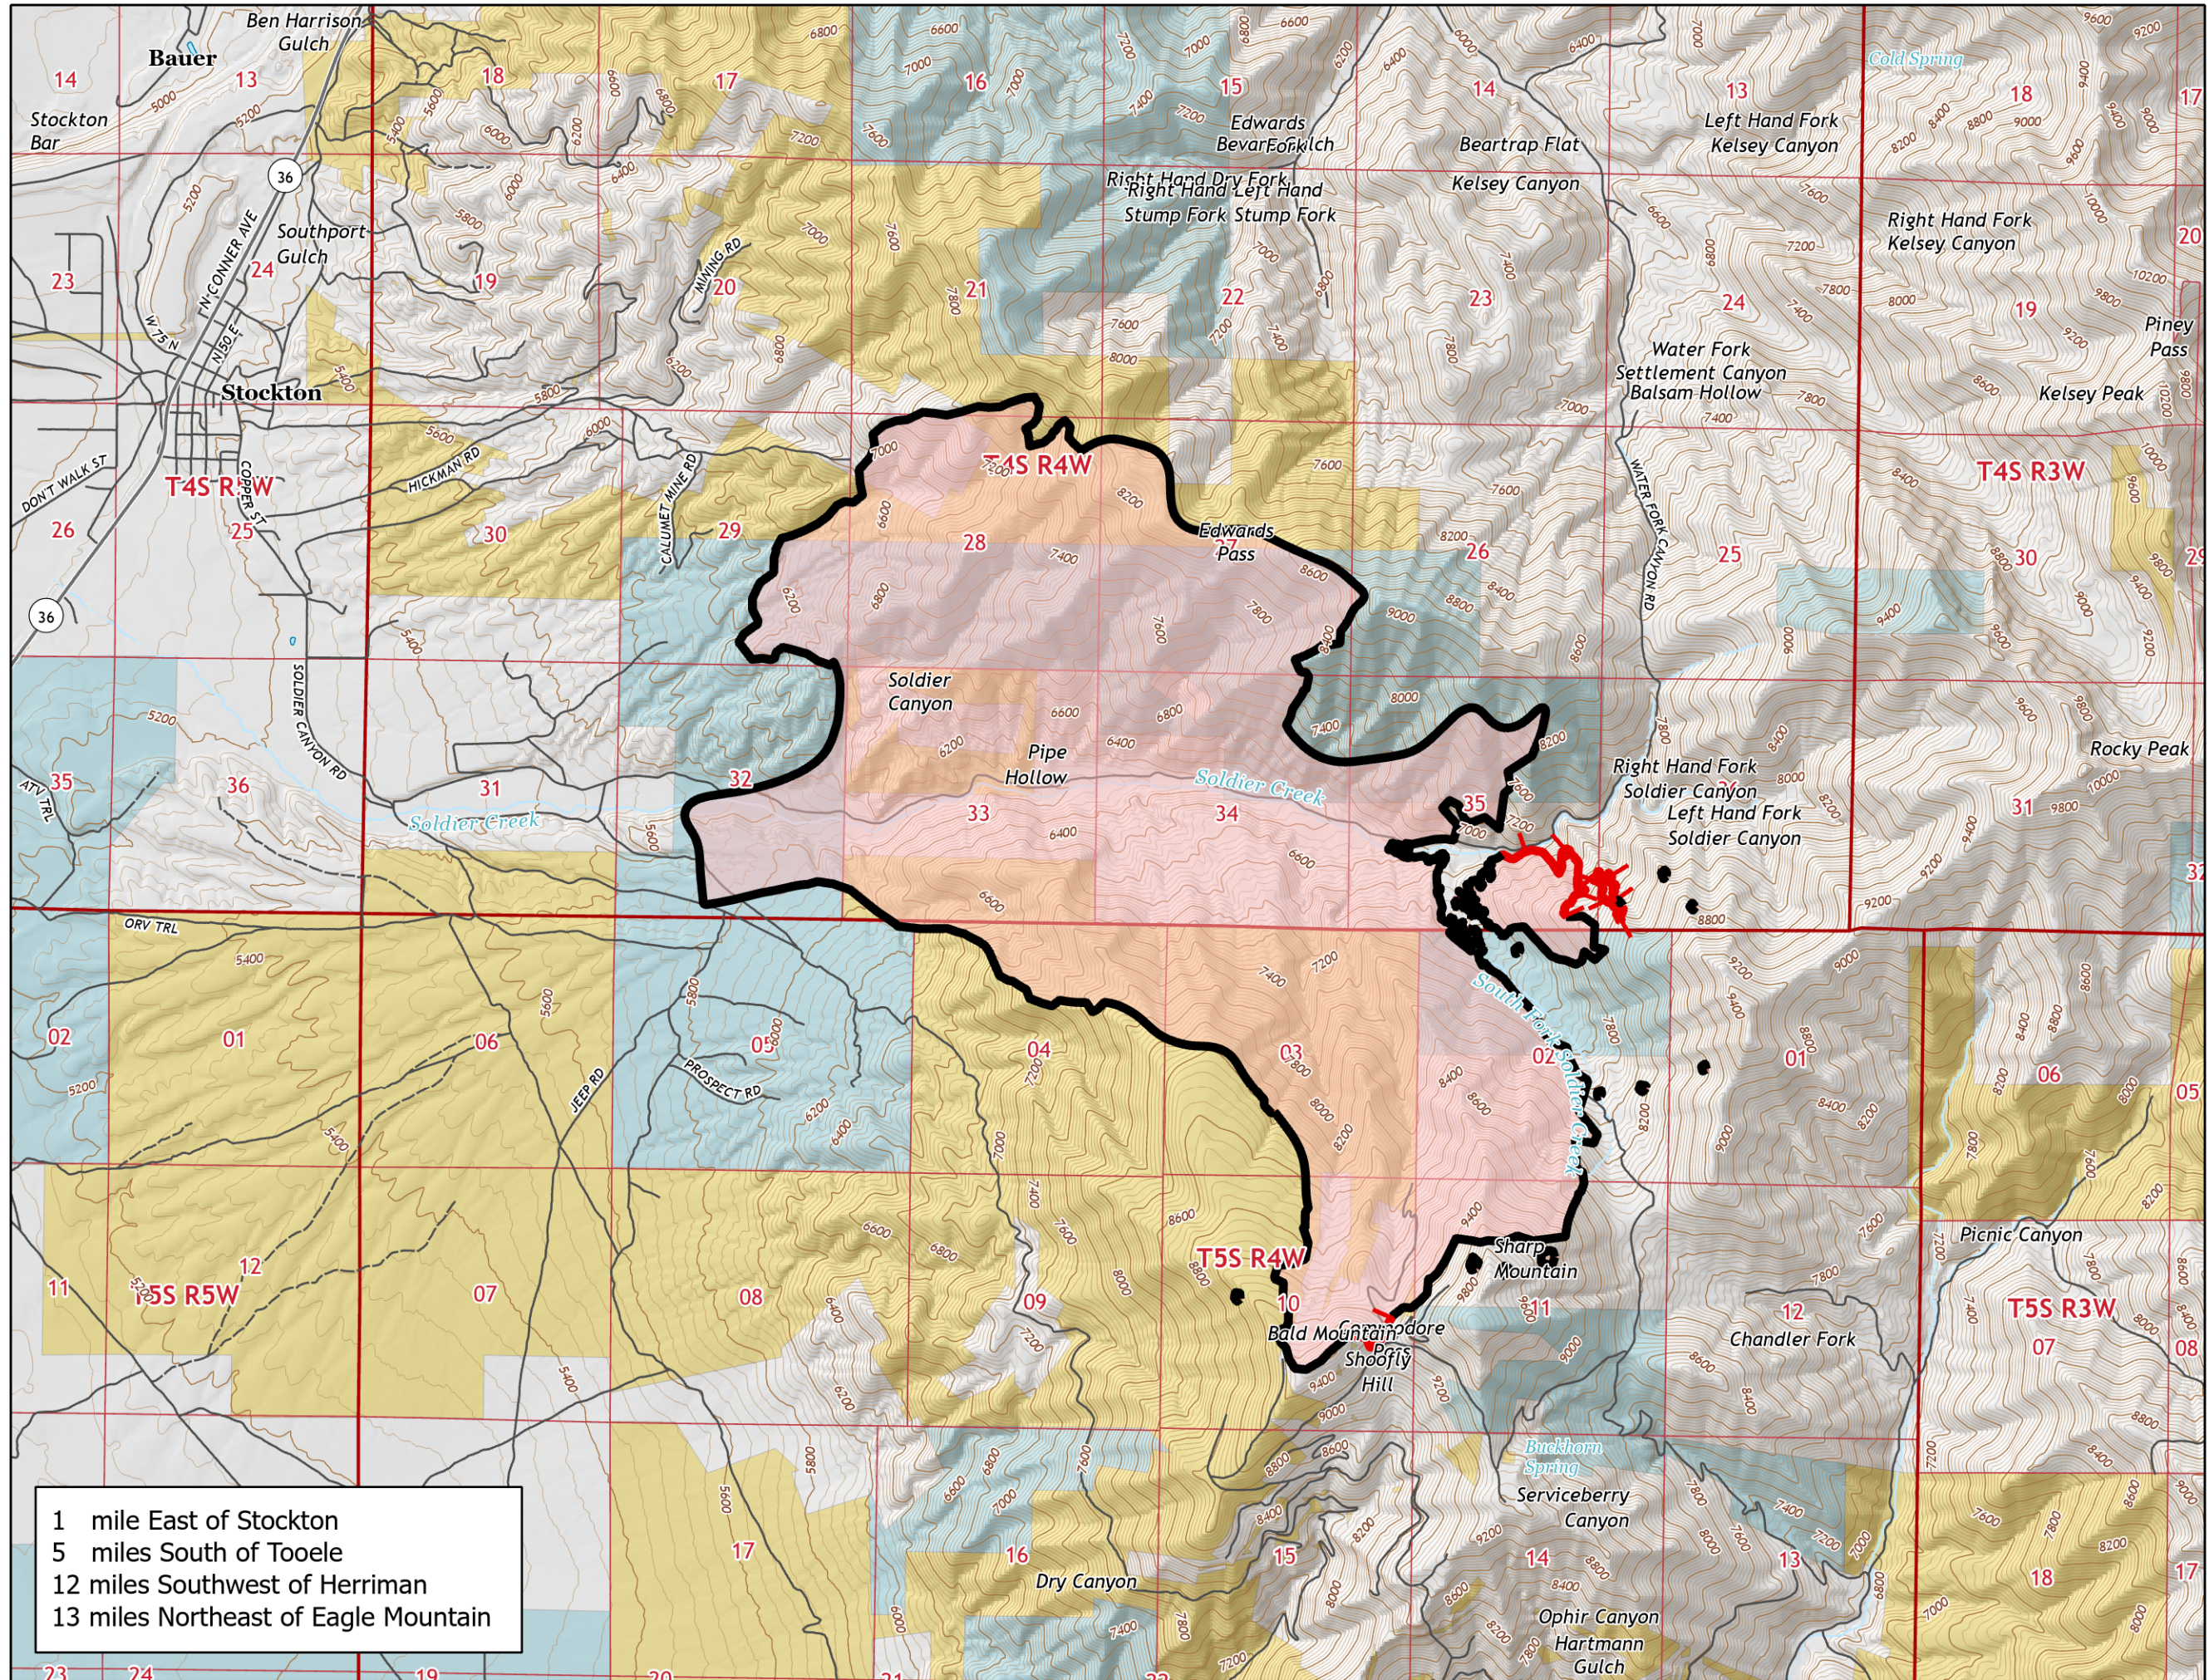

JACOB CITY

INFORMATION

Jacob City
 UT-NWS-000342
 07/18/22

est. 4185 acres on 07/15/22 @ 2157 MDT
 92% Contained

Jacob City Fire
 InciWeb

- Bureau of Land Management (BLM)
- State
- Private
- Contained
- Uncontained

1 mile East of Stockton
 5 miles South of Tooele
 12 miles Southwest of Herriman
 13 miles Northeast of Eagle Mountain