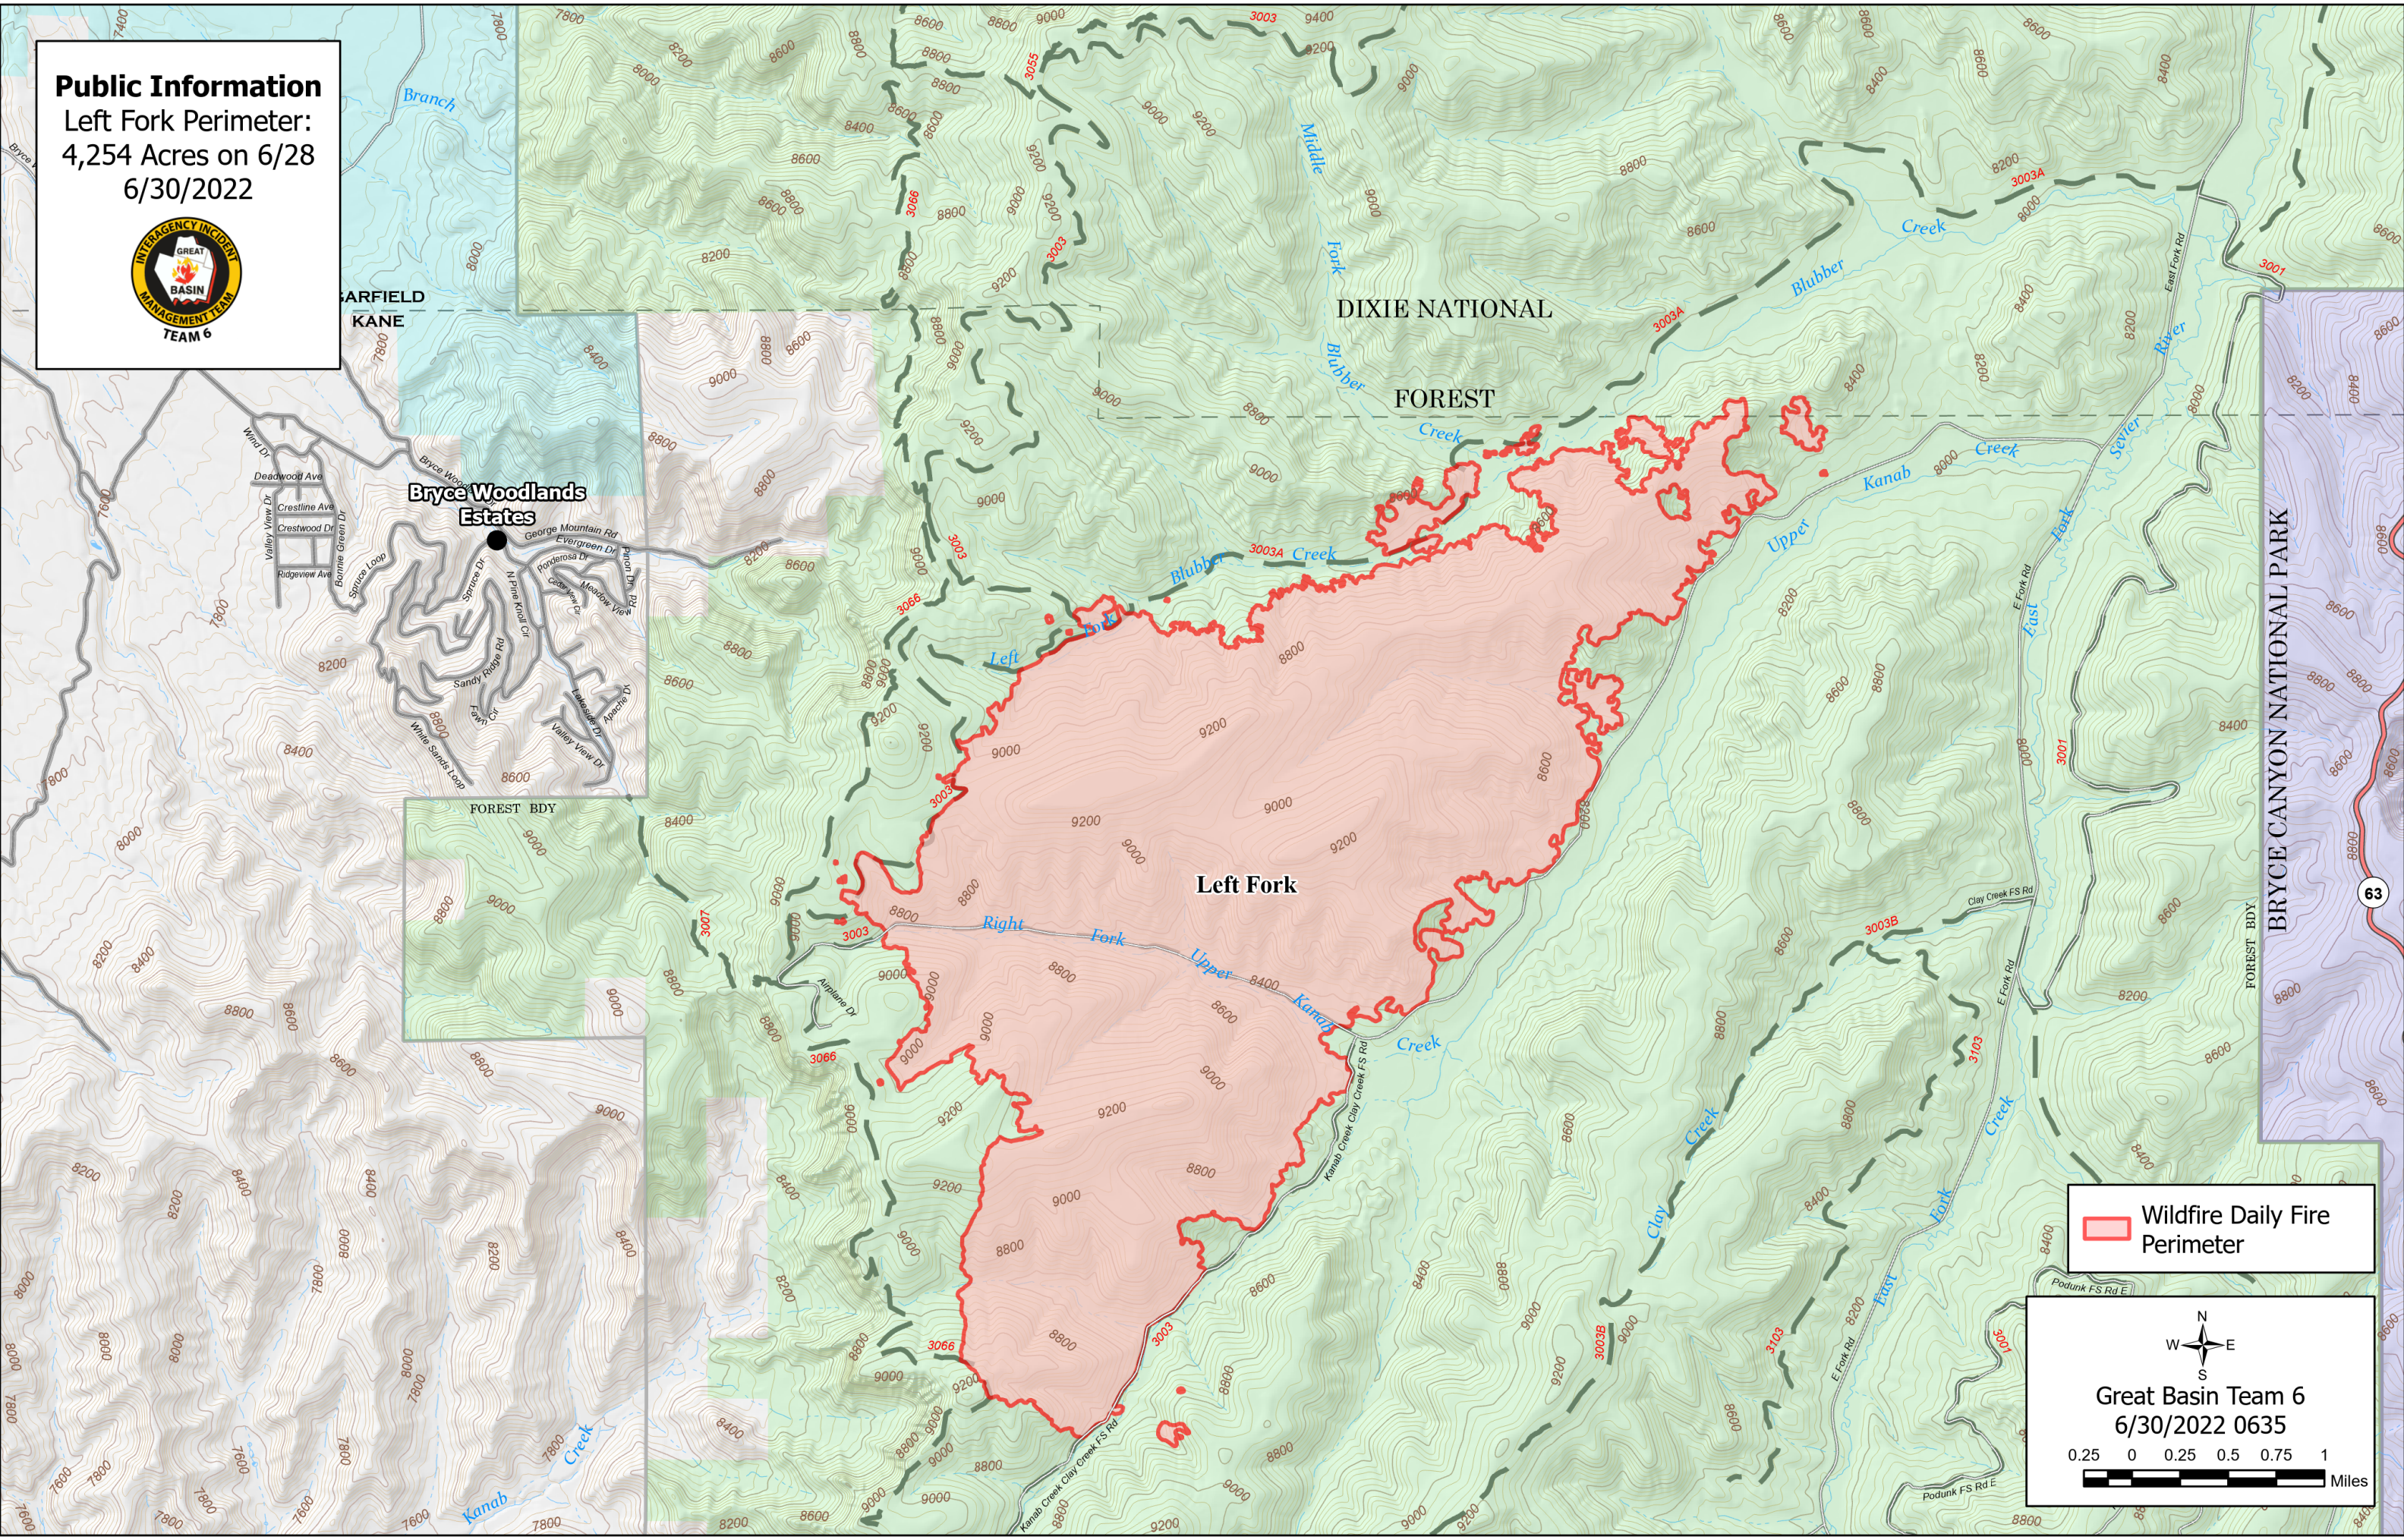

Public Information
Left Fork Perimeter:
4,254 Acres on 6/28
6/30/2022

Bryce Woodlands Estates

DIXIE NATIONAL FOREST

Left Fork

BRYCE CANYON NATIONAL PARK

Wildfire Daily Fire Perimeter

North arrow and scale bar:
Great Basin Team 6
6/30/2022 0635
0.25 0 0.25 0.5 0.75 1 Miles