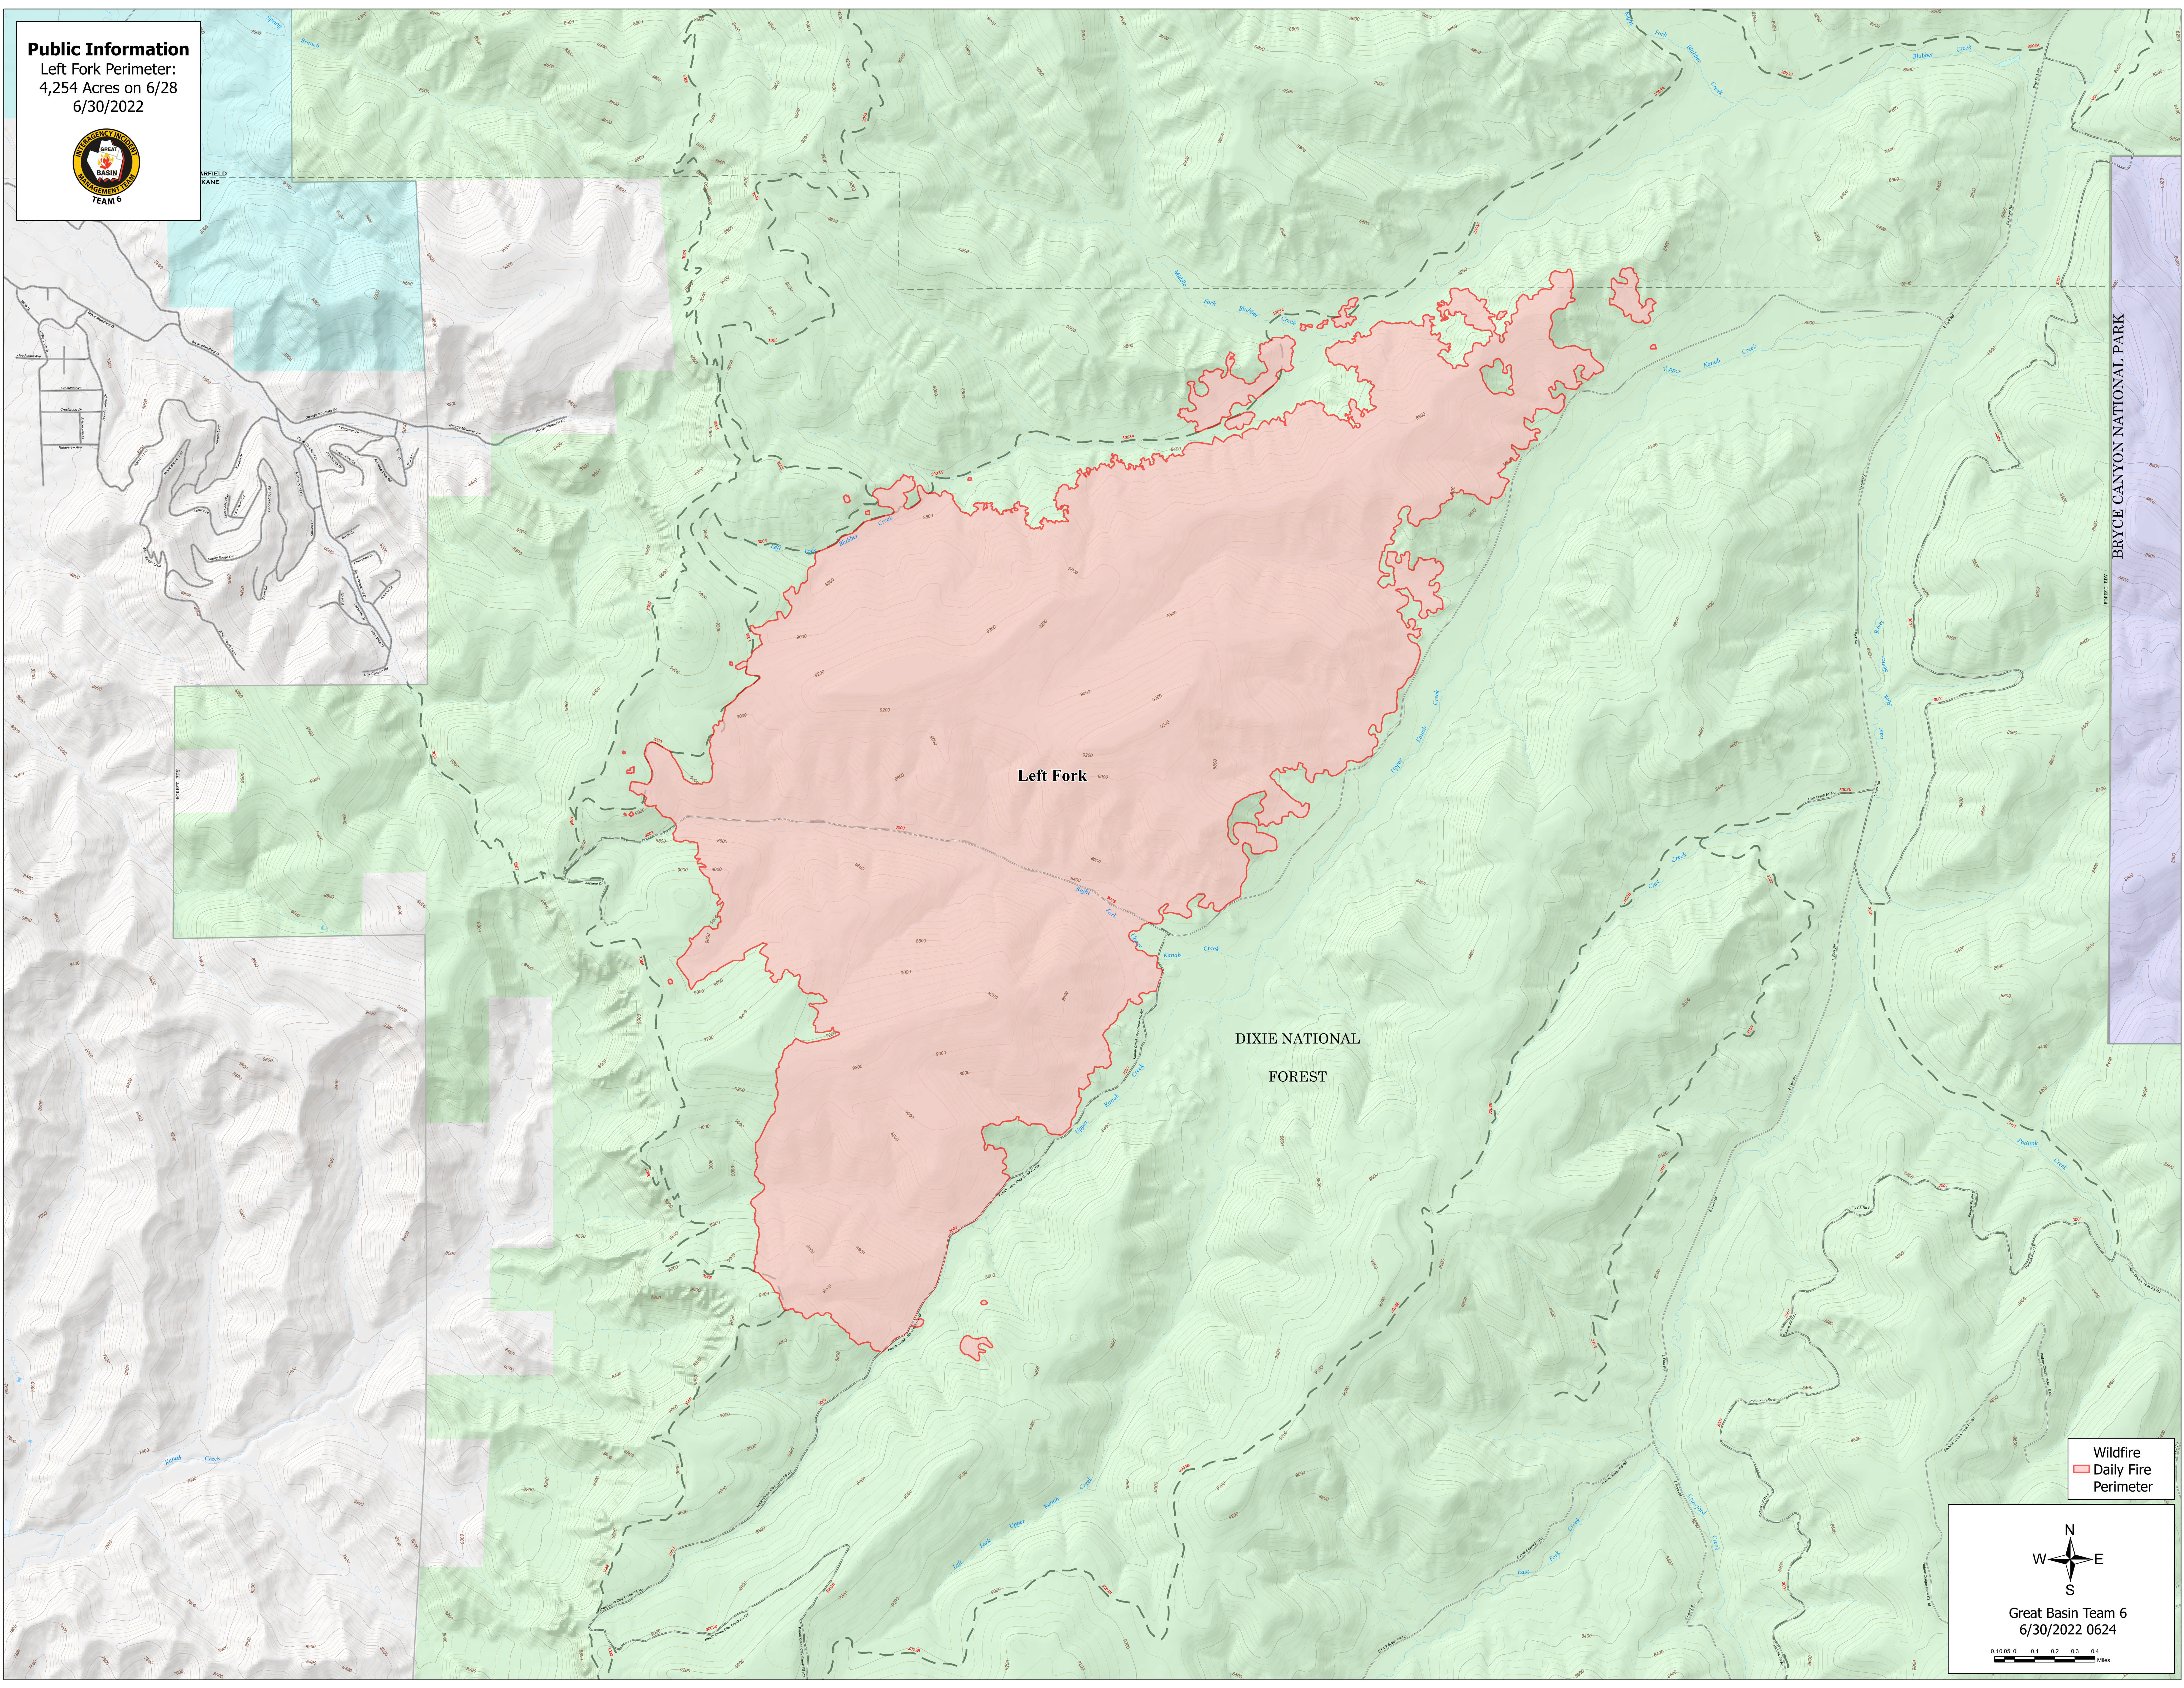

**Public Information**

Left Fork Perimeter:  
4,254 Acres on 6/28  
6/30/2022

Wildfire  
Daily Fire  
Perimeter

Great Basin Team 6  
6/30/2022 0624