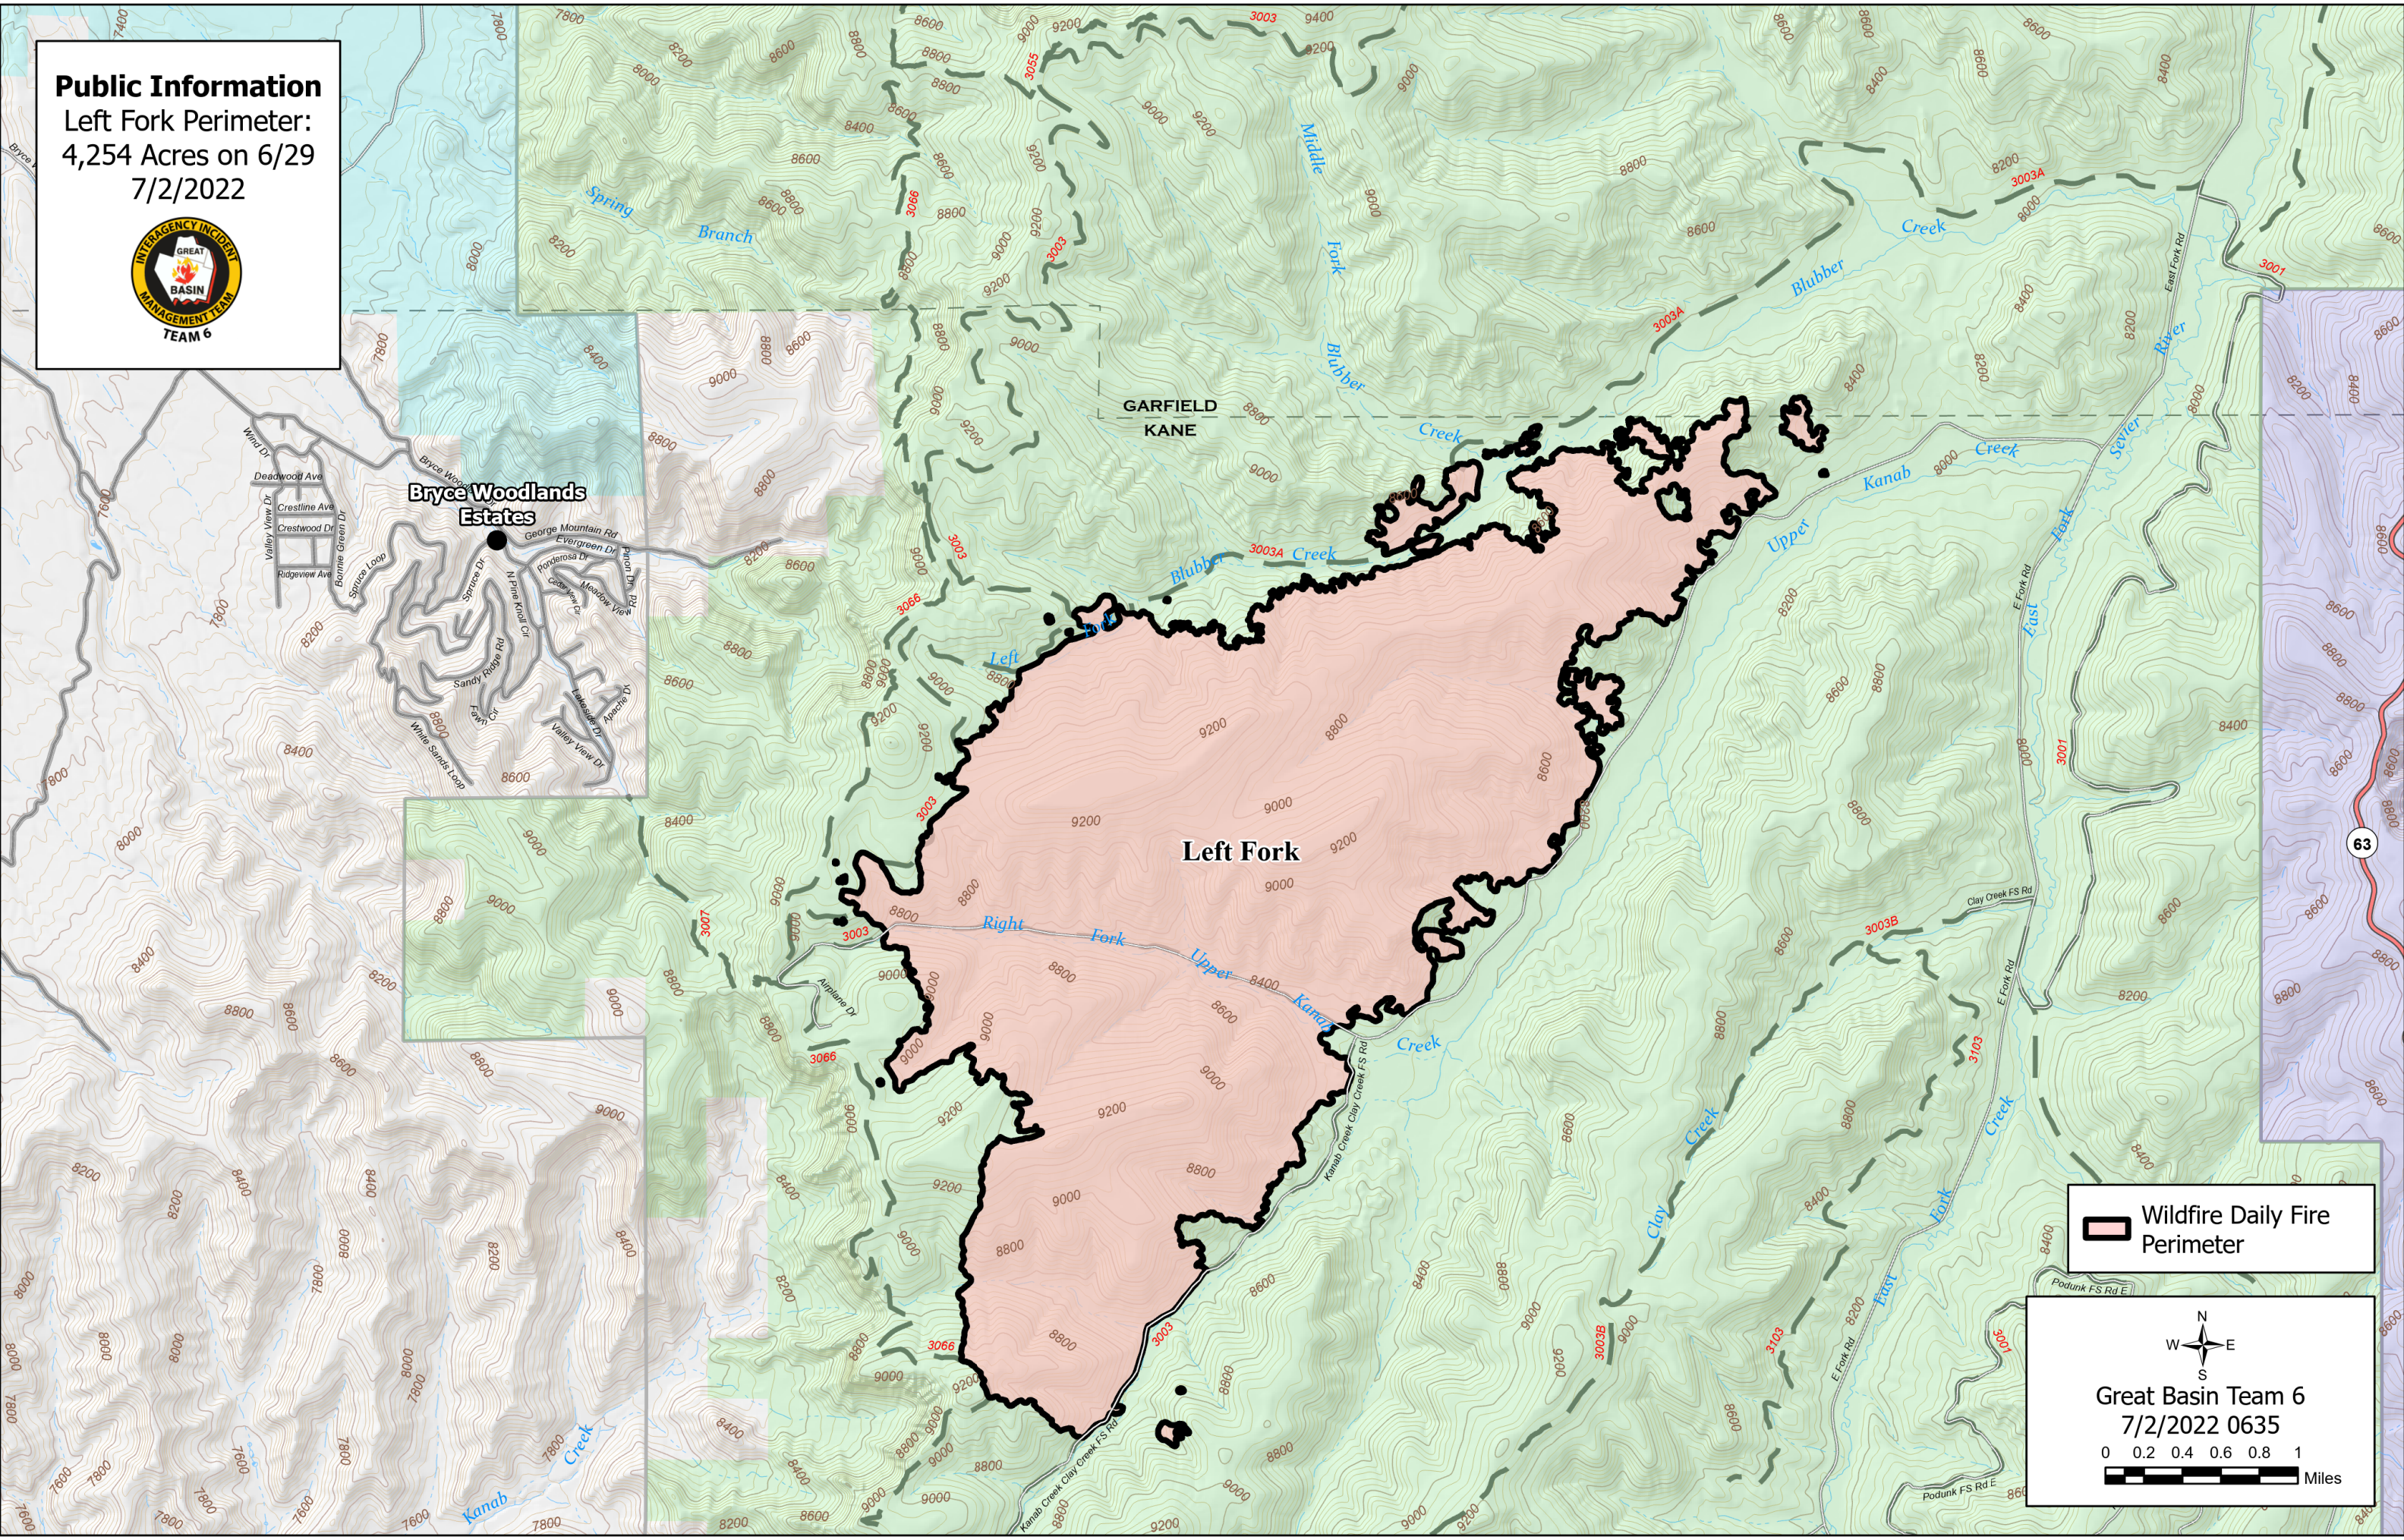

**Public Information**

Left Fork Perimeter:  
4,254 Acres on 6/29  
7/2/2022

**Bryce Woodlands Estates**

GARFIELD  
KANE

**Left Fork**

 Wildfire Daily Fire Perimeter

N  
W E  
S

**Great Basin Team 6**  
7/2/2022 0635

0 0.2 0.4 0.6 0.8 1  
Miles