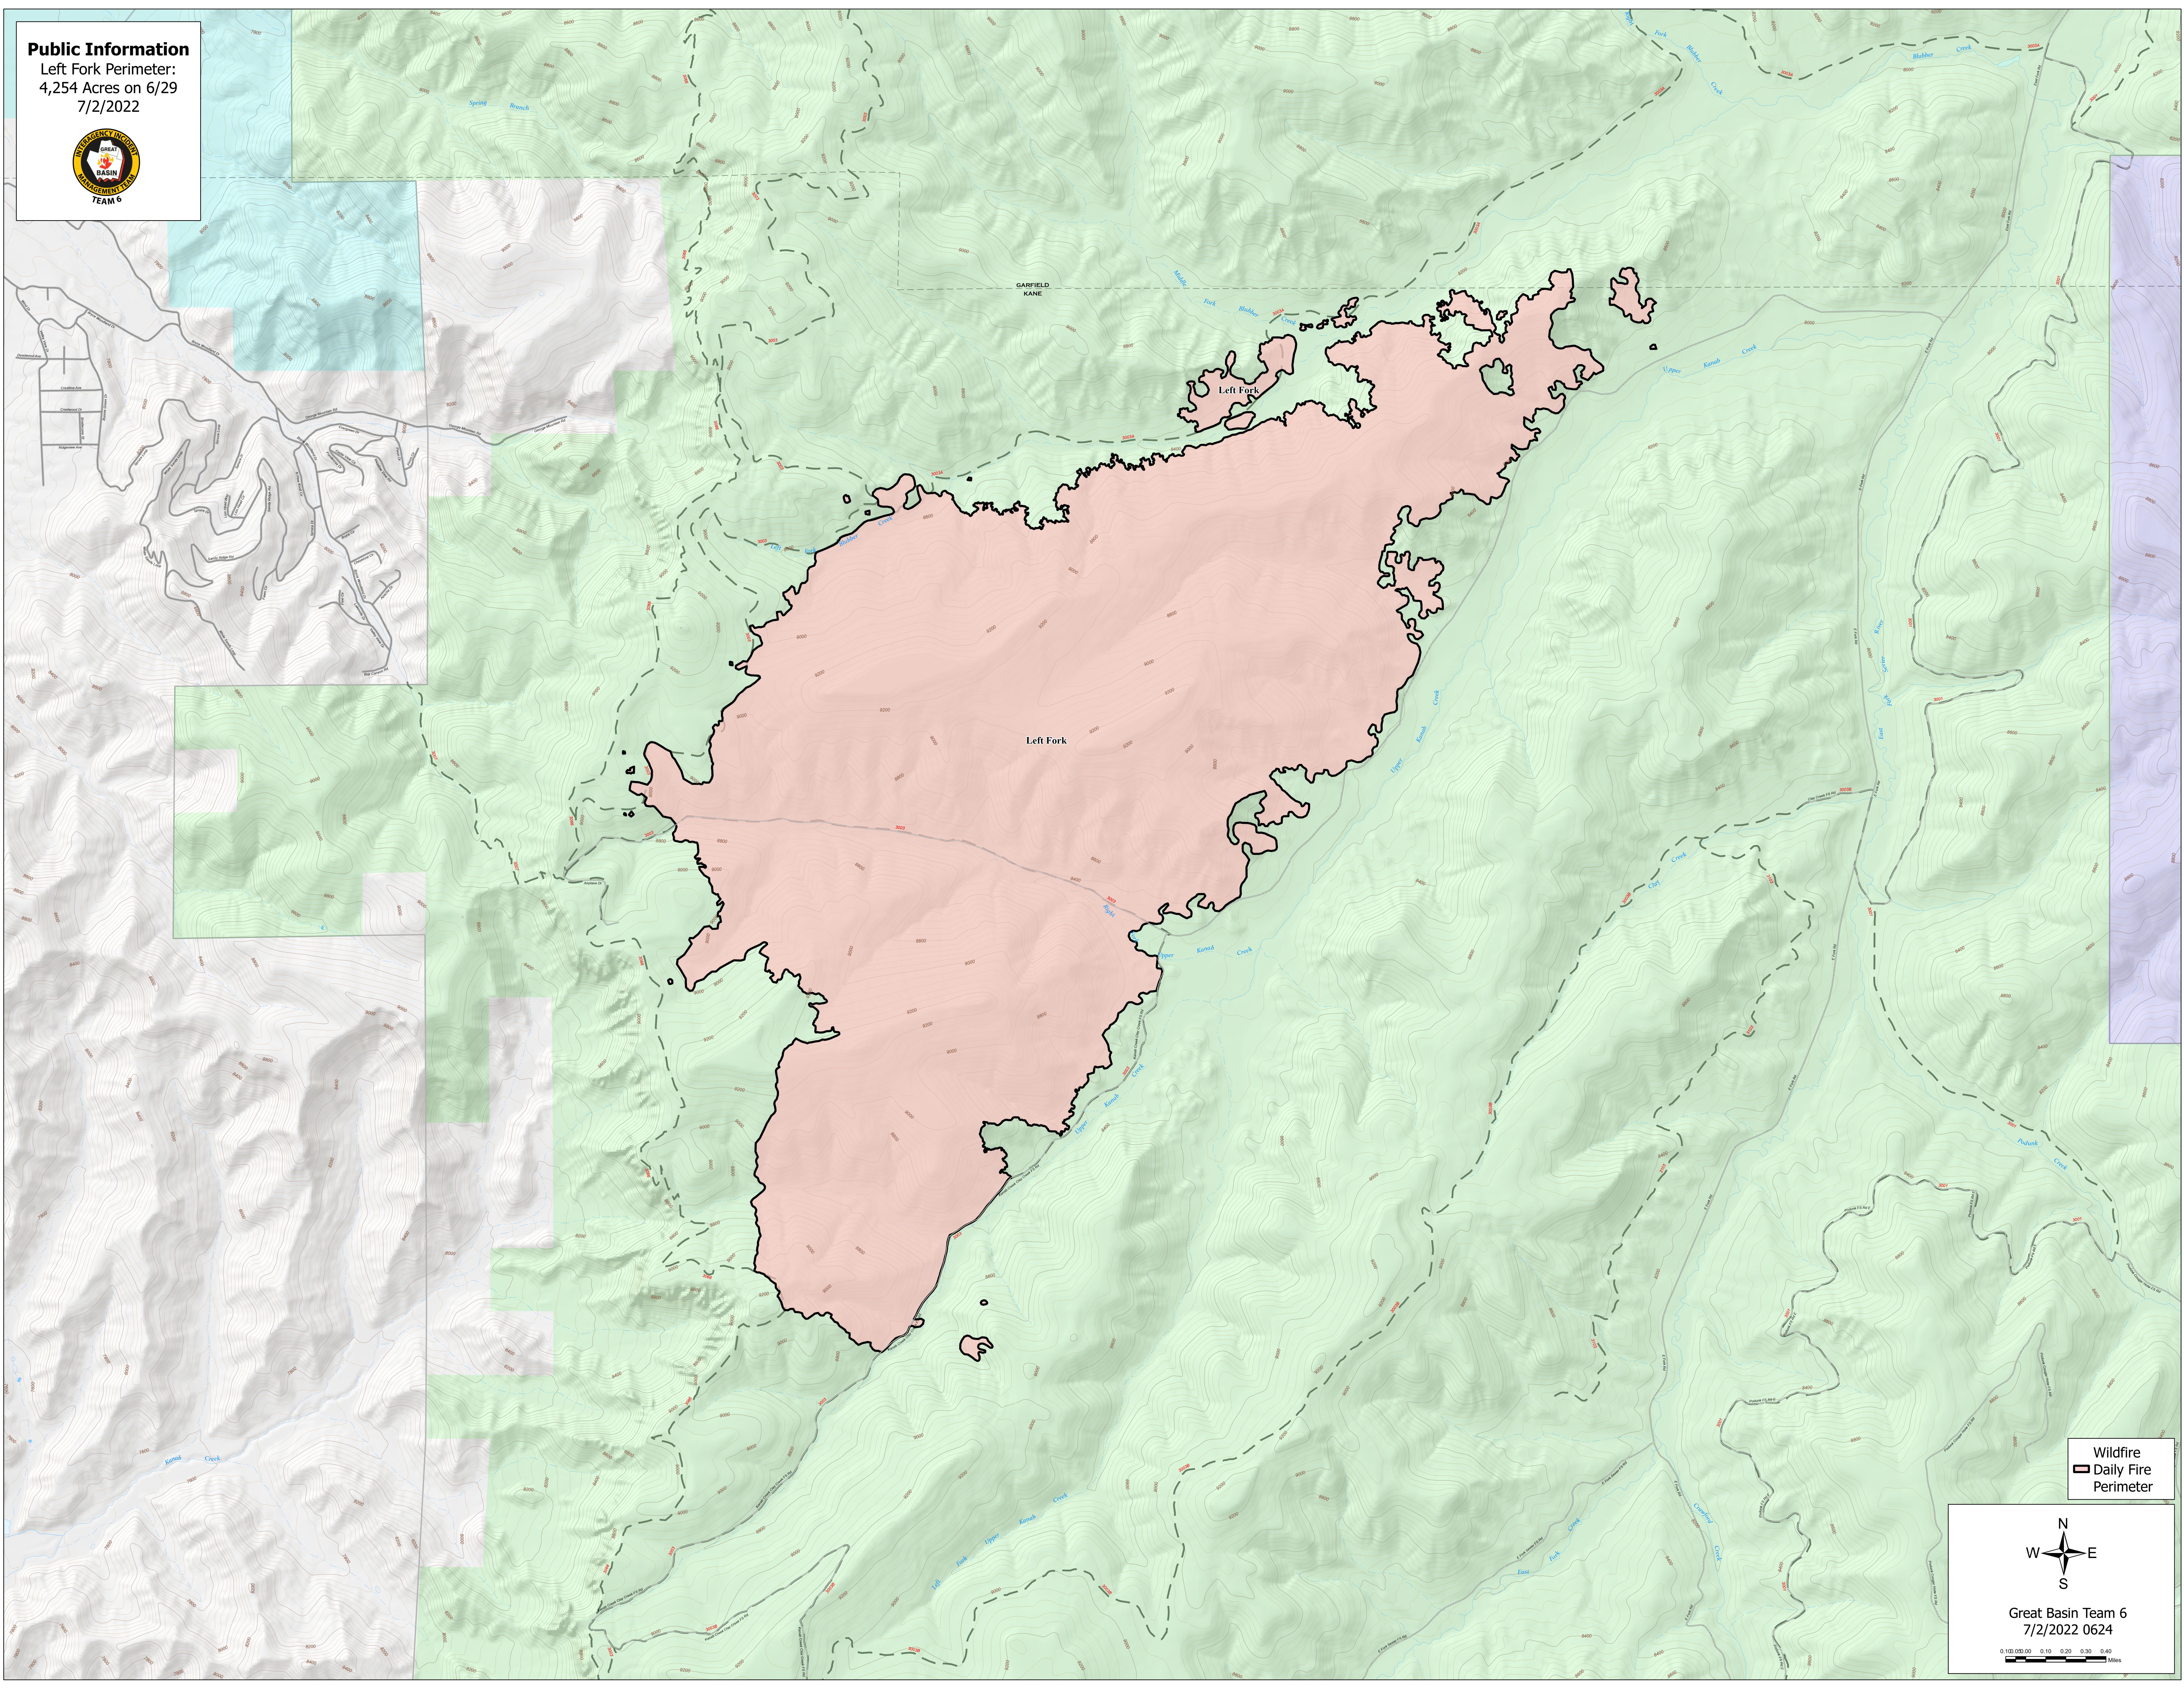

**Public Information**

Left Fork Perimeter:  
4,254 Acres on 6/29  
7/2/2022

Wildfire  
Daily Fire  
Perimeter

Great Basin Team 6  
7/2/2022 0624