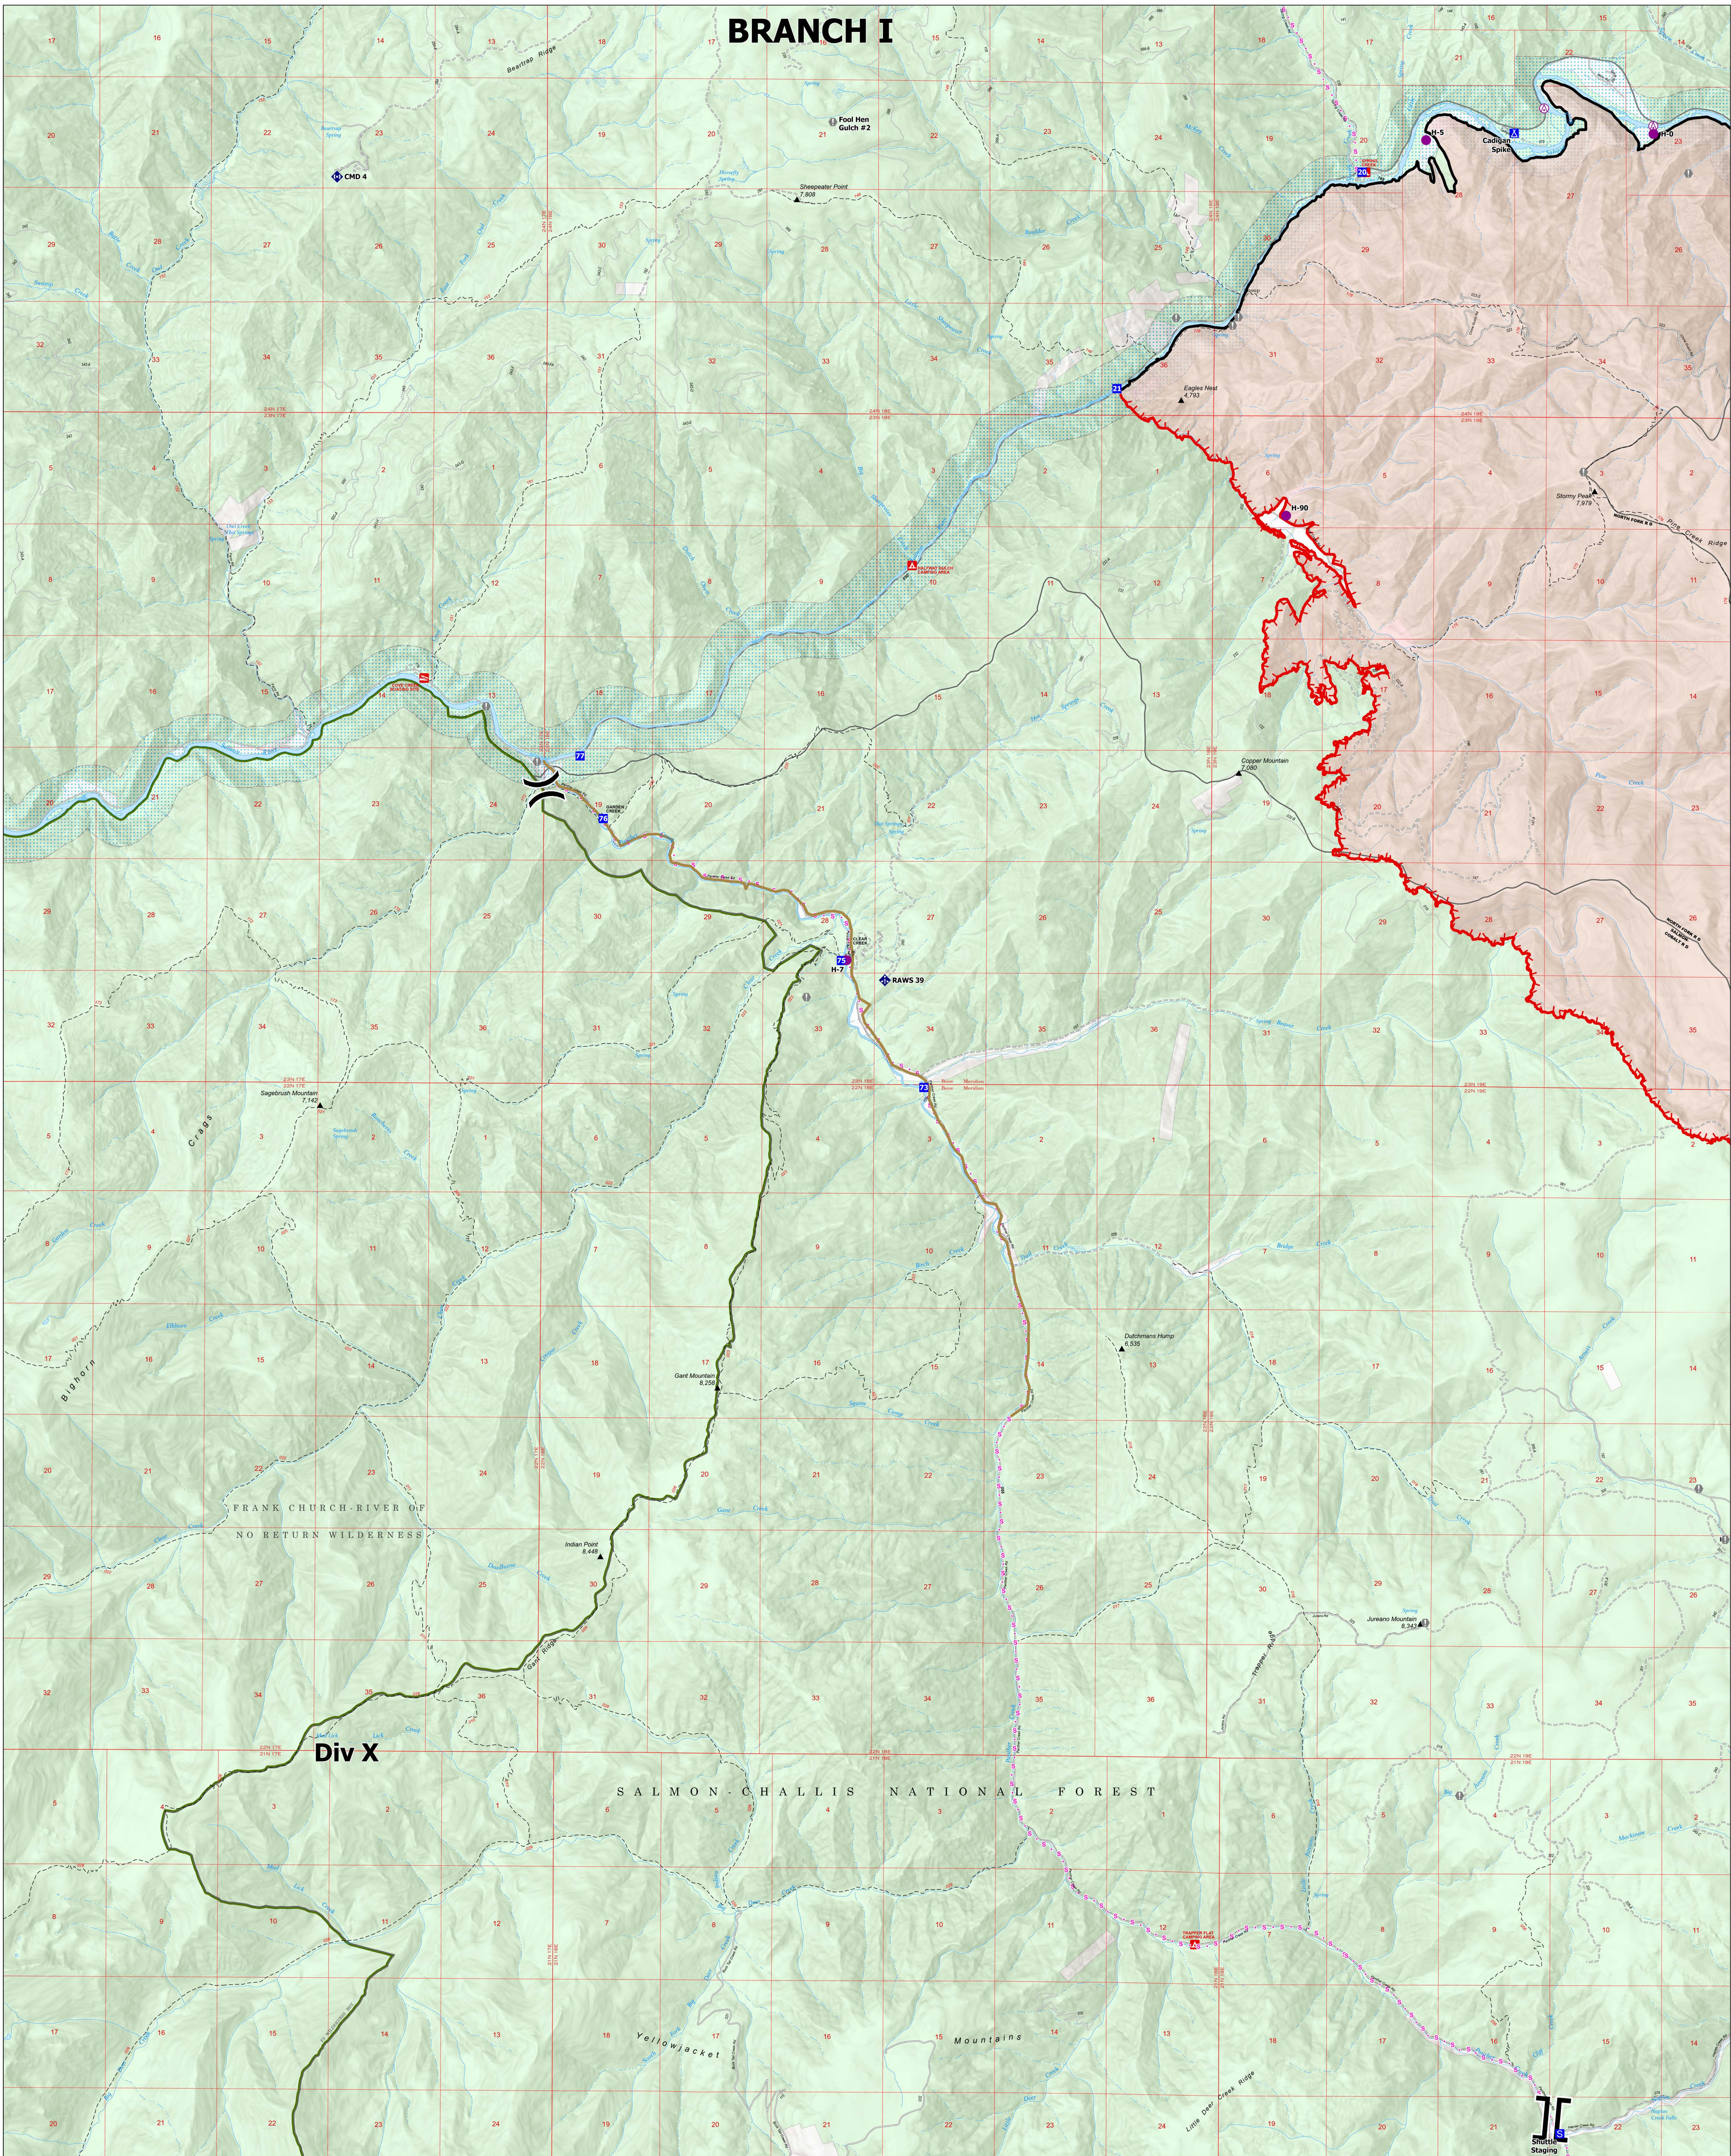

BRANCH I

Div X

Ops - M
Div X Zoom
 Moose ID-SCF-022105
 67,466 Acres
 08/05/2022

- | | | | | | |
|-------------------|---------------------|---------------------|------------------------|--------------------|-------------------------|
| Legend | Branch Break | Reference | Repeater | Uncontained | Unimproved Roads |
| Air Operations | Logistics | Value at Risk | Completed Hand Line | Dirt (Not Paved) | Closed Roads |
| Aerial Hazard | Drop Point | Other | Potential Control Line | Paved Road | Wild and Scenic River |
| Assignment Breaks | Camp | Communications | Repair Line | Gravel Road | Forest Service Land |
| Division Break | Staging Area | Mobile Weather Unit | Contained | Dirt Roads | |

Created 8/5/2022 @ 0503
 North American 1983 Datum. LatLong Grid