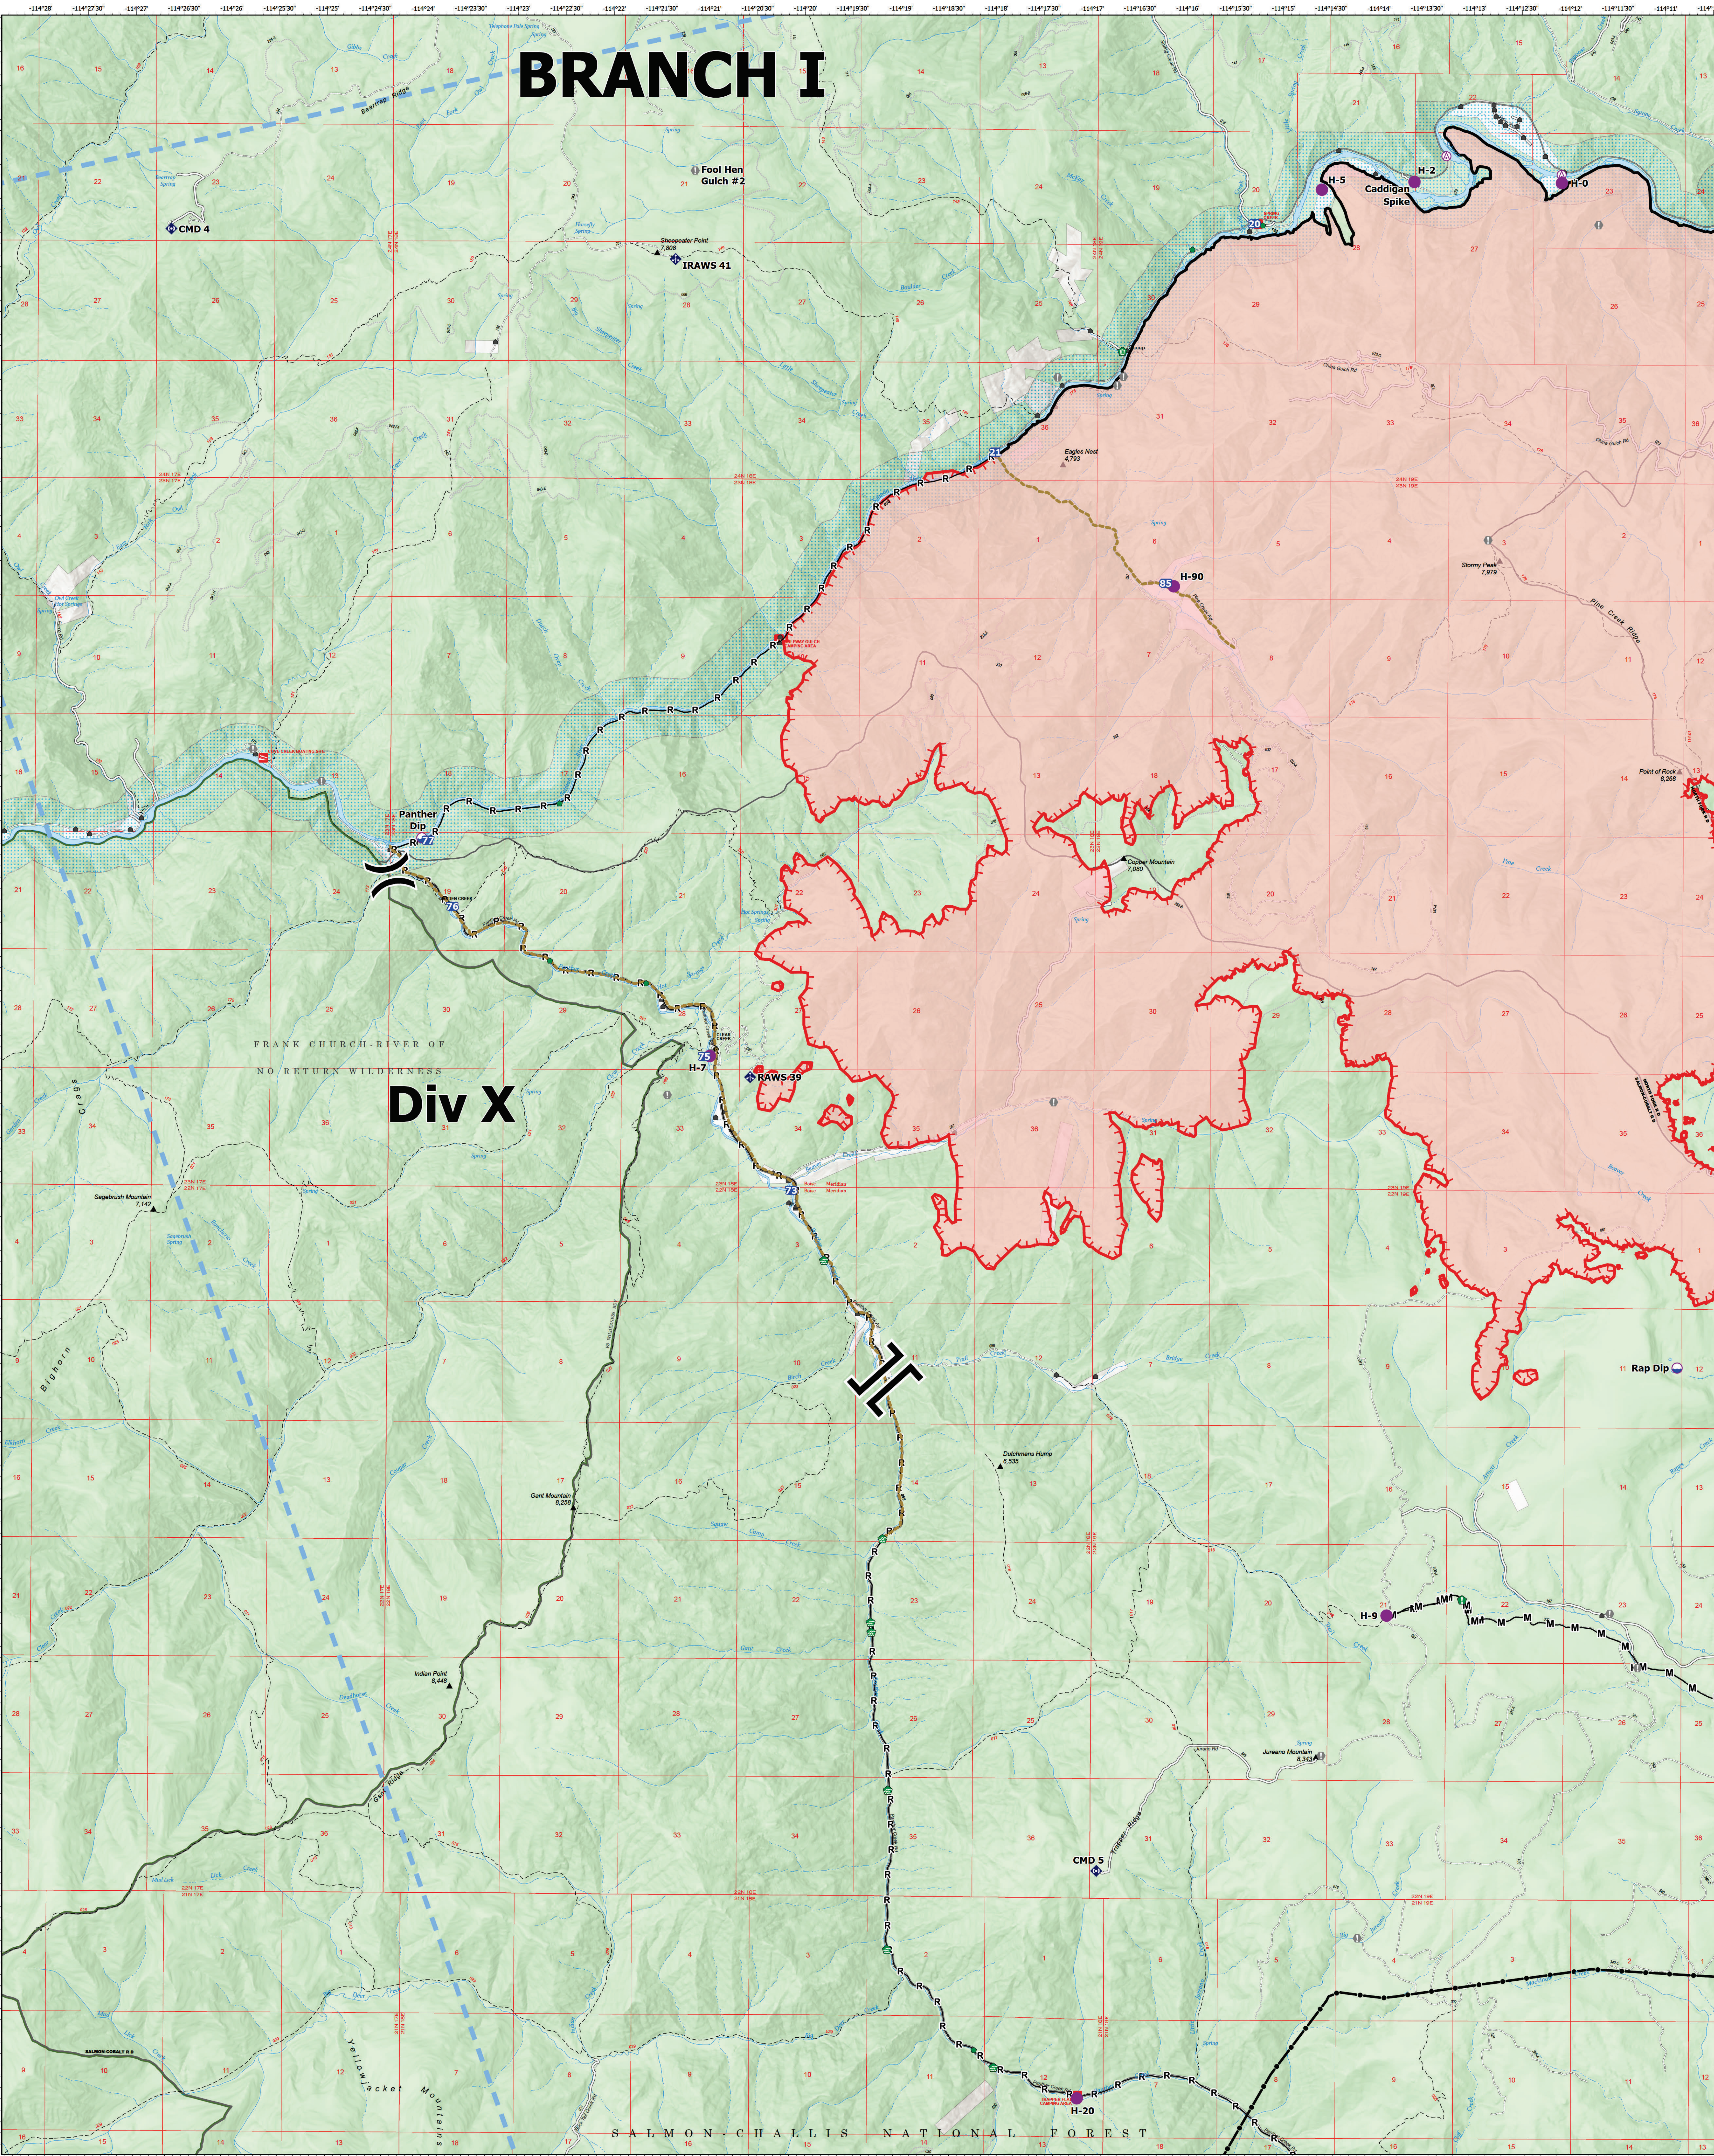

# BRANCH I

# Div X

**Division X**  
 Moose ID-SCF-022105  
 89,344 Acres  
 at 22:55 on 8/18  
 8/20/2022

- Air Operations
- Aerial Hazard
- Dip Site
- Hellsport
- Assignment Breaks
- × Division Break

- Branch Break
- Logistics
- Drop Point
- Camp
- Reference
- Value at Risk

- Other
- Repair
- Water Development or Draft Site
- Resource Location
- Repair Point
- Clean Up Area

- Communications
- Mobile Weather Unit
- Repeater
- Completed Hand Line
- Completed Mixed Construction Line
- Completed Road as Line

- Road Repair
- Temporary Flight Restriction
- Contained
- Uncontained
- Wild and Scenic River
- Forest Service Land

0 0.47 0.95 1.9 Miles

8/19/2022 1929

North American 1983 Datum, LatLong Grid