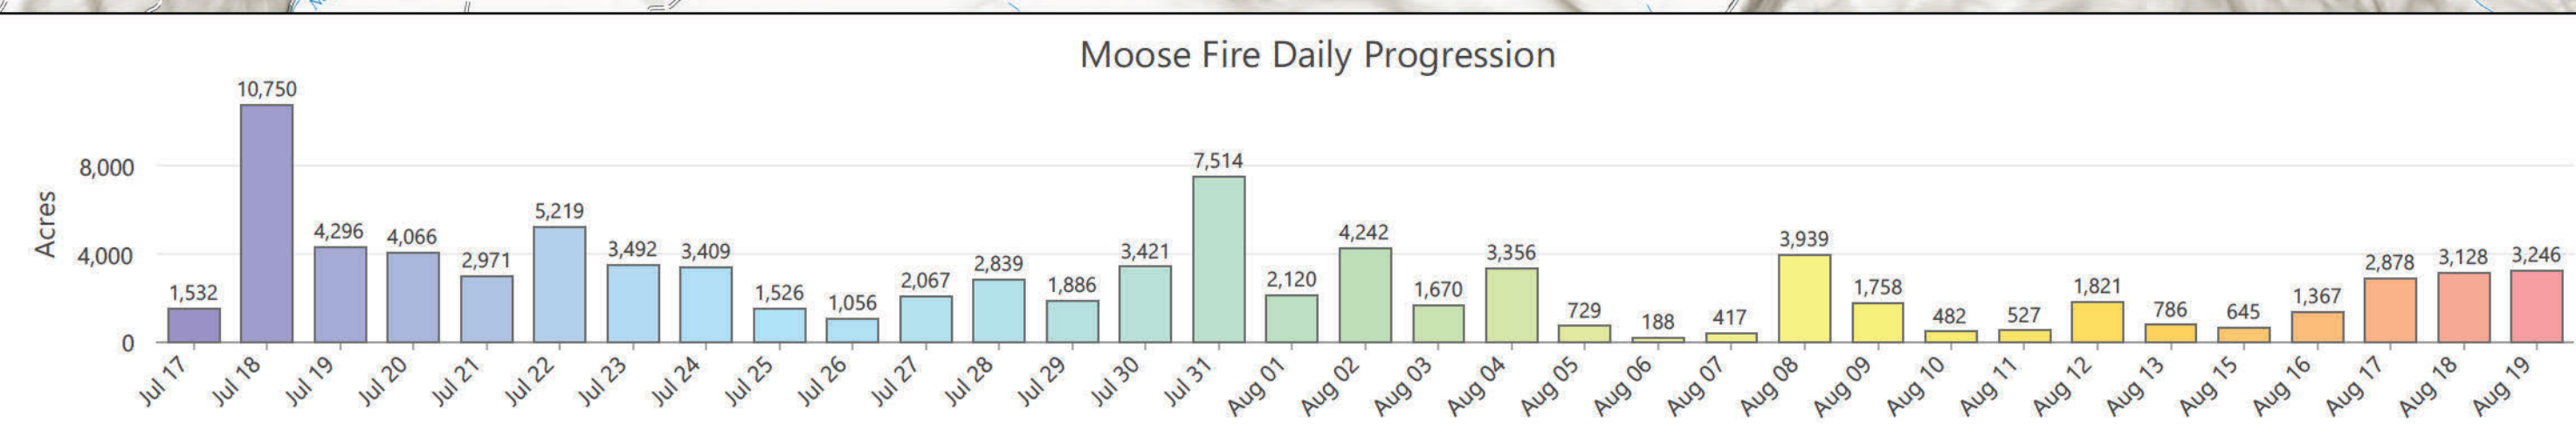

8/19/2022 2014
North American 1983 Datum, Lat/Long
Grid
0 0.6 1.2 Miles