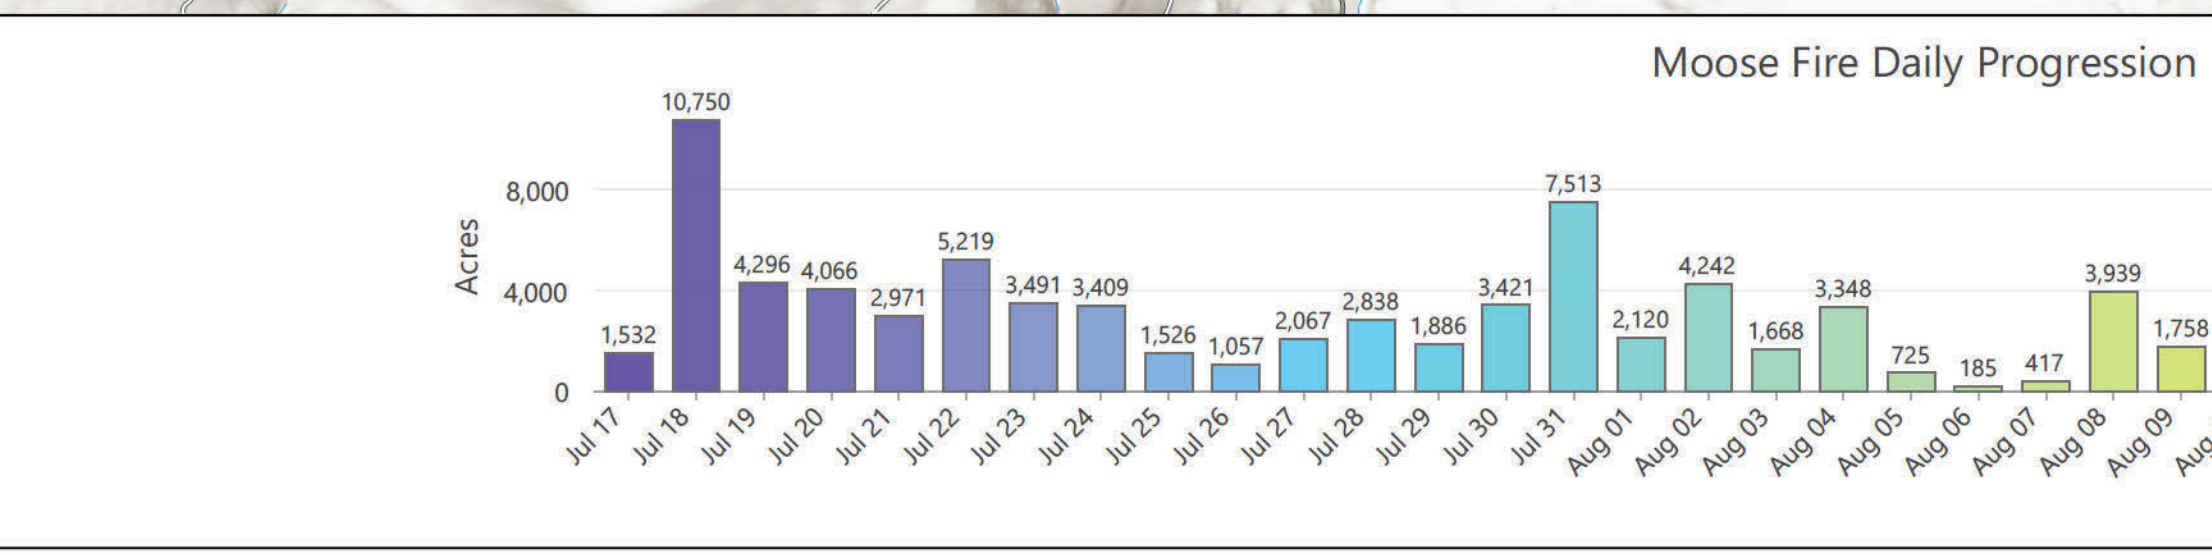

8/28/2022 06:03
Northern Rockies NATIONAL INCIDENT MANAGEMENT TEAM
North American 1983 Datum, Lat/Long Grid
0 0.65 1.3 Miles