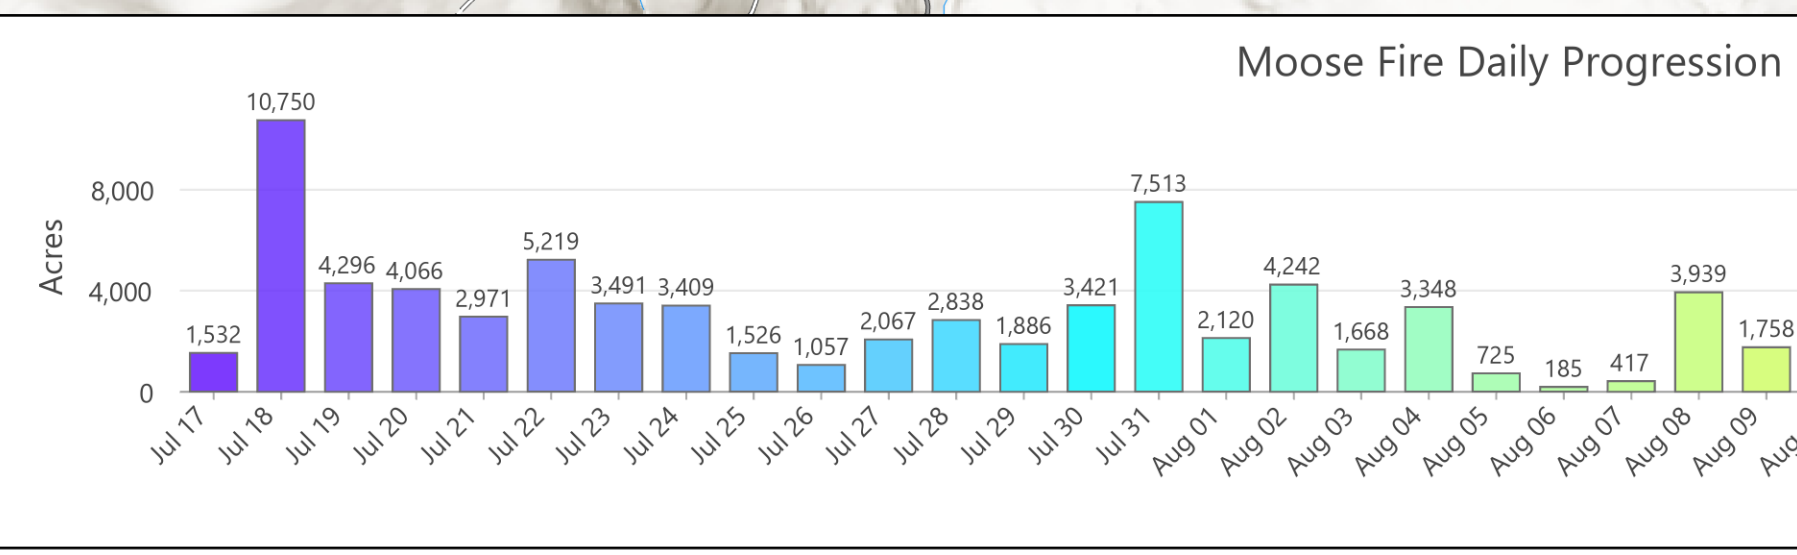

8/28/2022 2141
North American 1983 Datum, Lat/Long Grid
0 0.65 1.3 Miles