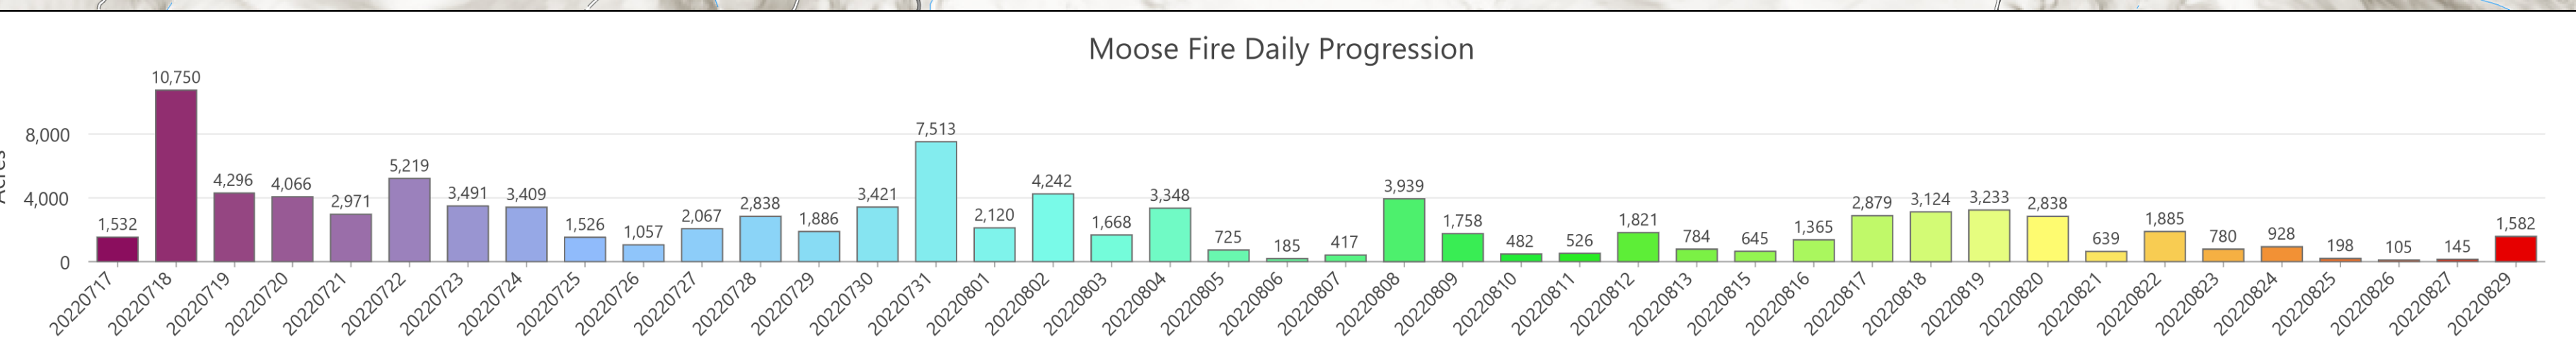

8/29/2022 2200
North American 1983 Datum, Lat/Long Grid

0 1 2 Miles