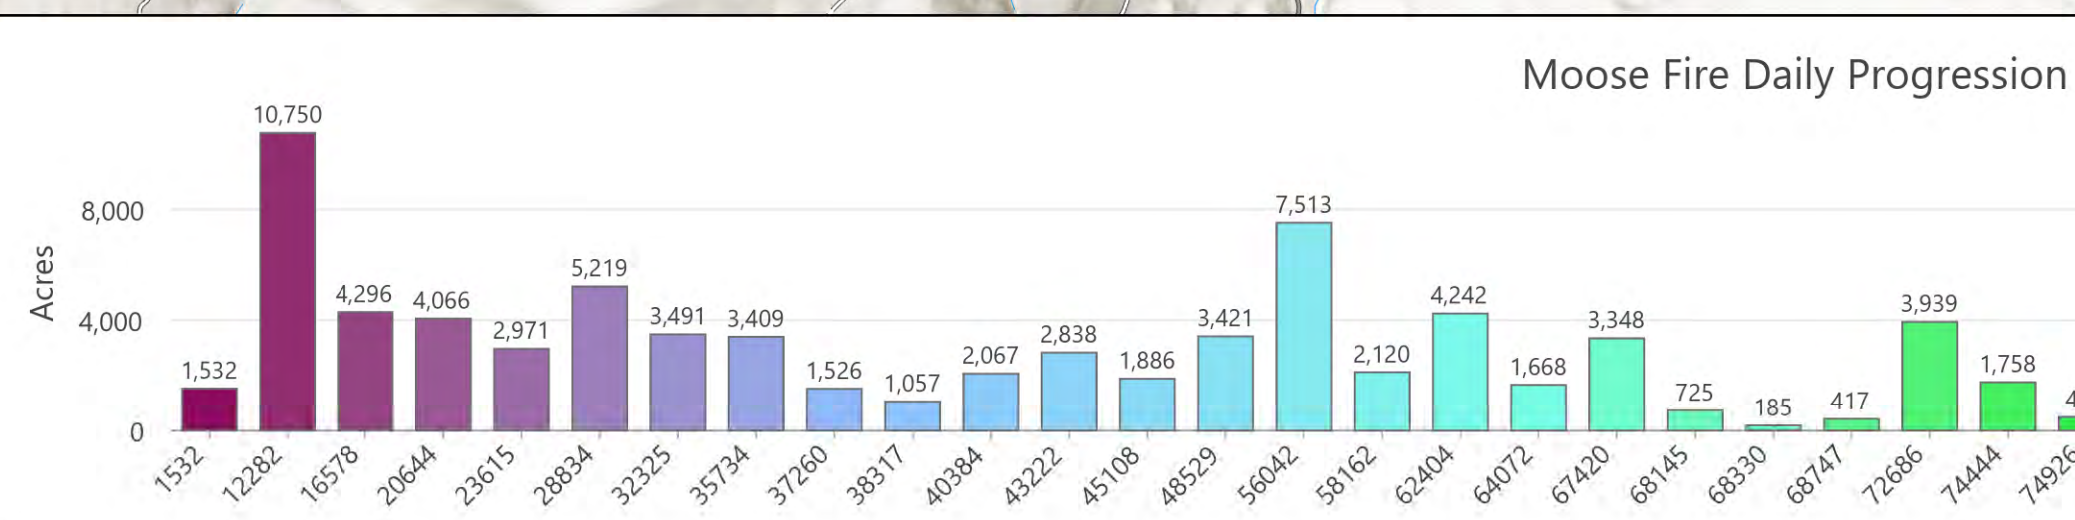

Great Basin
Regional Incident Management Team

8/31/2022 2116
North American 1983 Datum, Lat/Long Grid