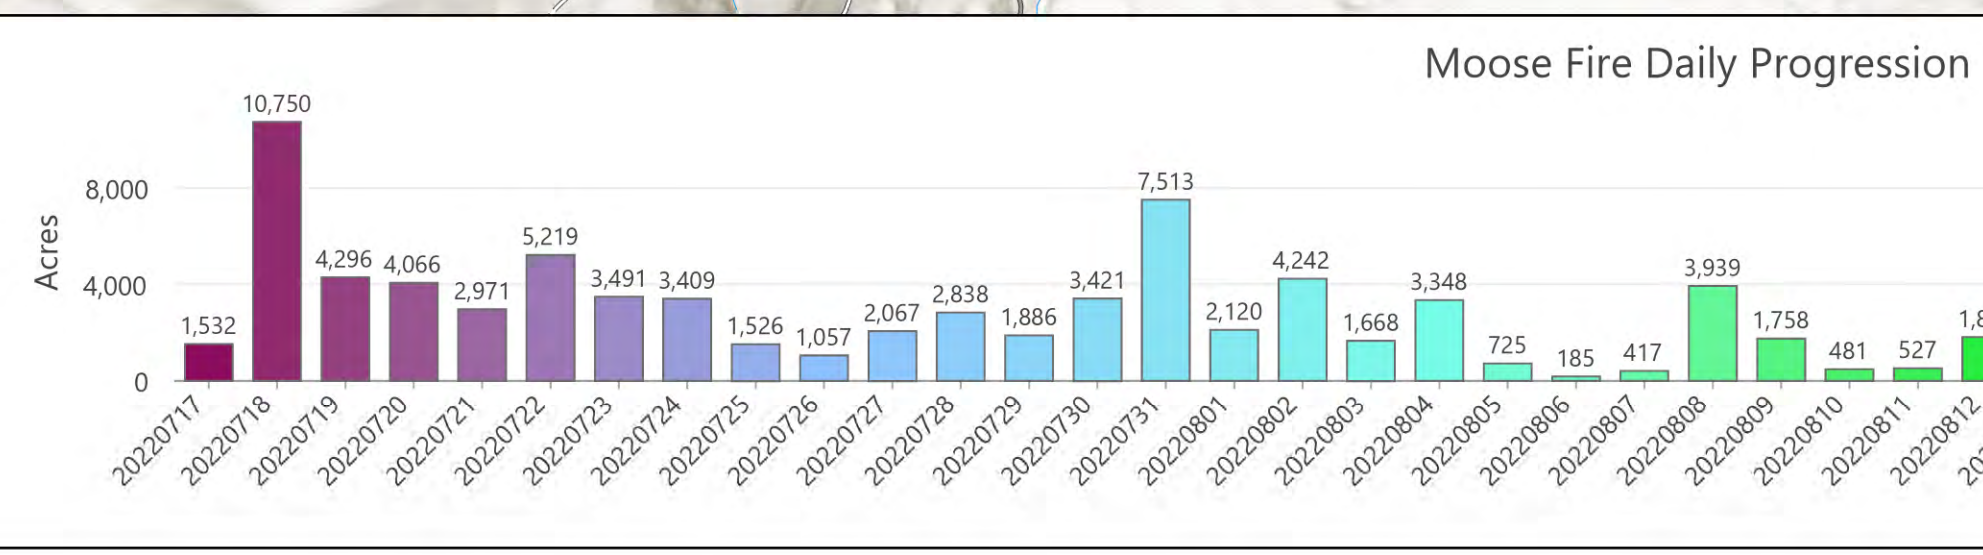

9/2/2022 2045
North American 1983 Datum, Lat/Long Grid
0 1 2 Miles