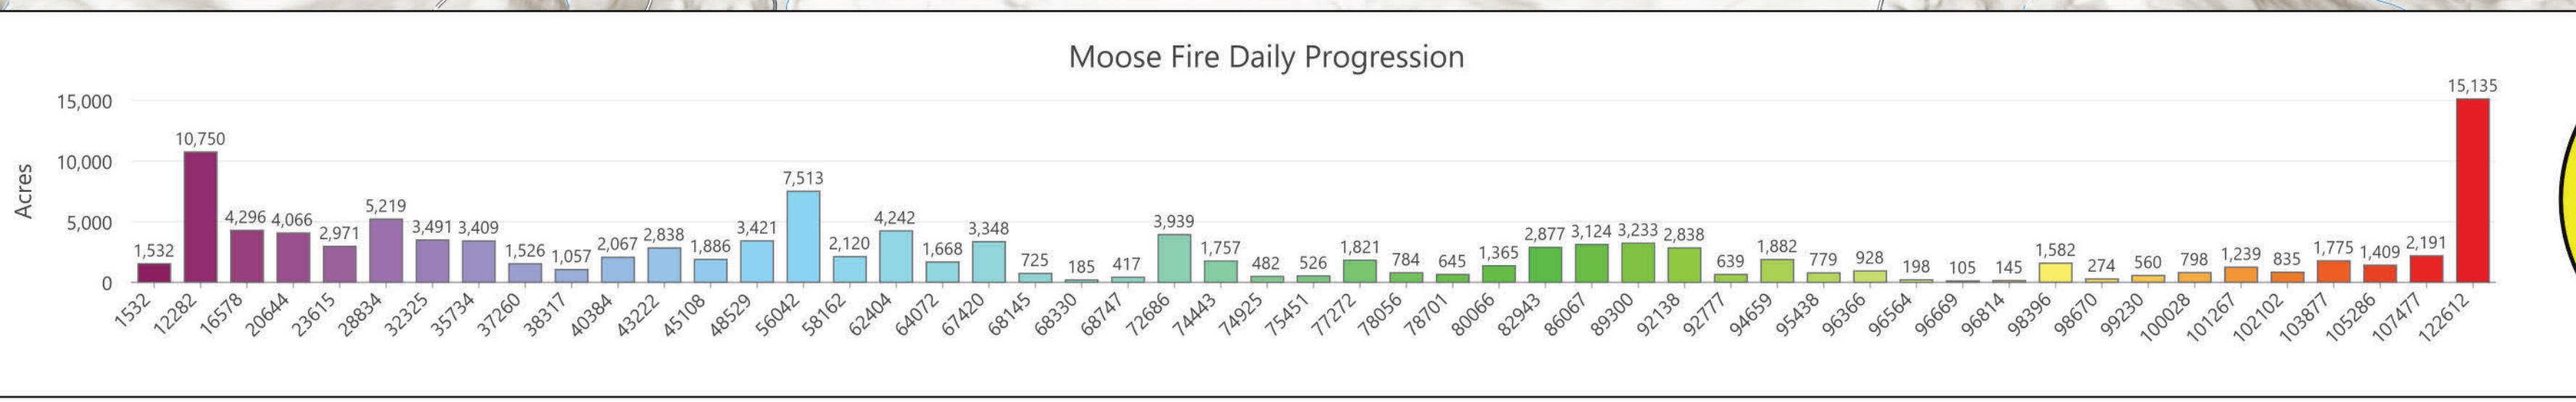

9/8/2022 0655
North American 1983 Datum, Lat/Long Grid