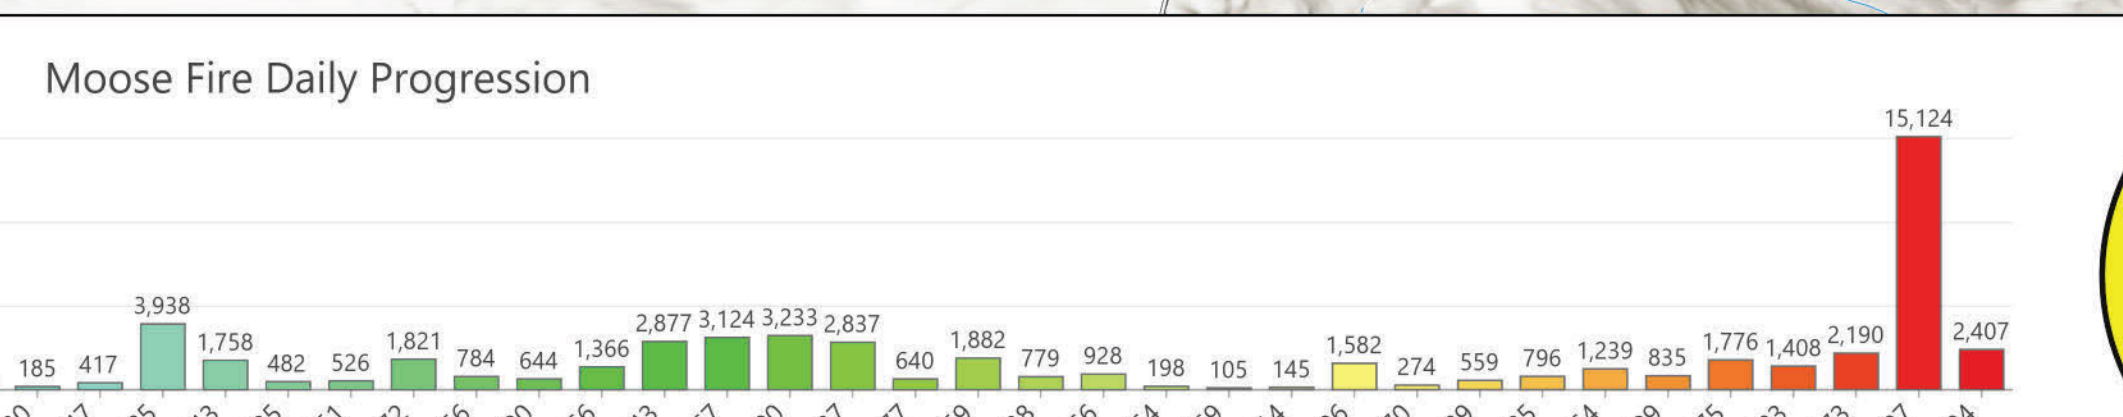

Progression
 Moose
 ID-SCF-022105
 125,059 Acres
 as of 9/09/2022 @ 0120

| | | | | |
|--|---------------------------------------|---------------------------------------|---------------------------------------|---|
| 20220717 @ 2200 1,532ac +1,532ac | 20220728 @ 2208 43,222ac +2,838ac | 20220806 @ 2149 72,685ac +3,938ac | 20220820 @ 1530 92,137ac +2,837ac | 20220901 @ 0208 100,625ac +796ac |
| 20220718 @ 2141 12,282ac +10,750ac | 20220729 @ 2232 45,108ac +1,886ac | 20220809 @ 2149 74,443ac +1,758ac | 20220821 @ 0030 92,772ac +646ac | 20220902 @ 0049 101,294ac +1,239ac |
| 20220719 @ 2223 16,578ac +4,296ac | 20220730 @ 2209 48,326ac +3,218ac | 20220810 @ 2113 74,305ac +648ac | 20220822 @ 0037 94,699ac +1,927ac | 20220903 @ 0048 102,299ac +835ac |
| 20220720 @ 2156 20,644ac +4,066ac | 20220731 @ 2259 50,042ac +2,716ac | 20220811 @ 2230 75,451ac +5,145ac | 20220823 @ 0009 95,438ac +779ac | 20220904 @ 0132 103,875ac +1,776ac |
| 20220721 @ 2228 23,615ac +2,971ac | 20220801 @ 2208 58,162ac +2,120ac | 20220812 @ 2205 77,272ac +1,823ac | 20220824 @ 0004 96,266ac +938ac | 20220905 @ 0143 105,283ac +1,408ac |
| 20220722 @ 2223 28,826ac +5,211ac | 20220802 @ 2110 60,496ac +2,334ac | 20220813 @ 0008 78,056ac +798ac | 20220825 @ 0034 96,044ac +1,198ac | 20220906 @ 0220 107,478ac +2,195ac |
| 20220723 @ 2155 32,325ac +3,499ac | 20220803 @ 2115 64,072ac +3,576ac | 20220814 @ 0019 78,706ac +644ac | 20220826 @ 0003 96,694ac +650ac | 20220907 @ 0245 122,997ac +15,124ac |
| 20220724 @ 2206 35,274ac +2,949ac | 20220804 @ 2156 67,620ac +3,548ac | 20220815 @ 0059 80,066ac +1,260ac | 20220827 @ 0132 96,814ac +1,120ac | 20220908 @ 0248 122,997ac +1,120ac |
| 20220725 @ 2210 35,282ac +1,008ac | 20220805 @ 2111 68,140ac +725ac | 20220816 @ 0007 82,943ac +2,877ac | 20220828 @ 2201 90,396ac +1,582ac | 20220909 @ 0120 125,059ac +4,162ac |
| 20220726 @ 2221 36,317ac +1,035ac | 20220806 @ 2226 68,330ac +1,190ac | 20220817 @ 0007 86,067ac +3,124ac | 20220829 @ 0207 96,870ac +674ac | |
| 20220727 @ 2201 40,382ac +4,065ac | 20220807 @ 2210 68,749ac +417ac | 20220818 @ 0011 89,306ac +3,233ac | 20220831 @ 0018 99,226ac +979ac | |