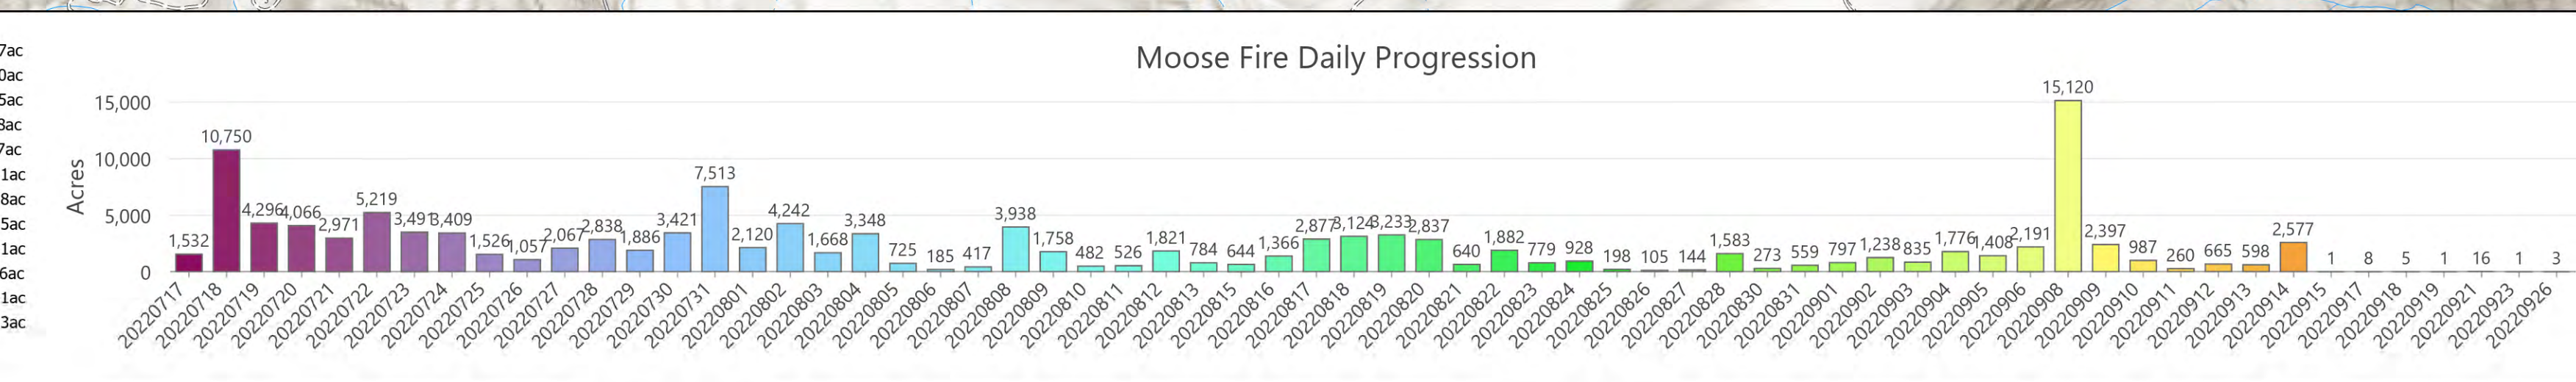

Progression

Moose
 ID-SCF-022105
 130,112 Acres
 as of 9/26/2022 @ 2116

20220717 @ 2200 1,532ac +1,532ac	20220720 @ 2209 48,529ac +3,421ac	20220812 @ 2205 77,272ac +1,821ac	20220826 @ 0603 96,669ac +105ac	20220910 @ 0547 125,977ac +987ac
20220718 @ 2141 12,282ac +10,750ac	20220731 @ 2359 56,042ac +7,513ac	20220813 @ 0008 78,056ac +784ac	20220827 @ 1032 96,813ac +144ac	20220911 @ 0638 126,237ac +144ac
20220719 @ 2233 16,579ac +4,296ac	20220801 @ 2308 58,162ac +2,120ac	20220815 @ 0019 78,706ac +649ac	20220828 @ 2301 98,396ac +1,583ac	20220912 @ 0608 126,902ac +665ac
20220720 @ 2156 26,644ac +9,066ac	20220802 @ 2110 62,094ac +4,932ac	20220816 @ 0059 80,666ac +1,366ac	20220830 @ 0207 98,669ac +727ac	20220913 @ 0621 127,506ac +598ac
20220721 @ 2238 26,615ac +2,971ac	20220803 @ 2115 64,072ac +1,668ac	20220817 @ 0007 82,943ac +2,877ac	20220831 @ 0458 99,228ac +559ac	20220914 @ 0459 130,077ac +1ac
20220722 @ 2233 28,834ac +5,219ac	20220804 @ 2150 67,420ac +3,348ac	20220818 @ 0005 86,007ac +3,124ac	20220901 @ 0208 100,025ac +797ac	20220915 @ 0521 130,078ac +1ac
20220723 @ 2155 35,325ac +3,491ac	20220805 @ 2111 68,154ac +725ac	20220819 @ 0011 89,300ac +3,233ac	20220902 @ 0649 101,263ac +1,238ac	20220917 @ 0505 130,086ac +8ac
20220724 @ 2204 35,734ac +3,409ac	20220806 @ 2226 68,330ac +118ac	20220820 @ 1530 92,137ac +2,837ac	20220903 @ 0648 101,098ac +835ac	20220918 @ 0614 130,091ac +5ac
20220725 @ 2219 37,260ac +1,526ac	20220807 @ 2210 68,974ac +417ac	20220821 @ 0020 92,777ac +640ac	20220904 @ 0132 103,874ac +1,776ac	20220919 @ 0652 130,092ac +1ac
20220726 @ 2221 38,317ac +1,057ac	20220808 @ 2149 72,085ac +3,108ac	20220822 @ 0027 94,670ac +1,882ac	20220905 @ 0143 105,382ac +1,508ac	20220921 @ 0605 130,106ac +14ac
20220727 @ 2319 40,394ac +2,077ac	20220809 @ 2149 74,443ac +1,758ac	20220823 @ 0020 95,103ac +779ac	20220906 @ 0202 107,474ac +2,191ac	20220922 @ 2209 130,109ac +3ac
20220728 @ 2208 41,222ac +8,828ac	20220810 @ 2113 76,025ac +402ac	20220824 @ 0004 96,366ac +402ac	20220907 @ 0245 107,573ac +15,326ac	20220923 @ 2209 130,112ac +3ac
20220729 @ 2232 41,108ac +1,886ac	20220811 @ 2230 79,451ac +526ac	20220825 @ 1554 96,564ac +598ac	20220908 @ 0120 108,950ac +2,376ac	