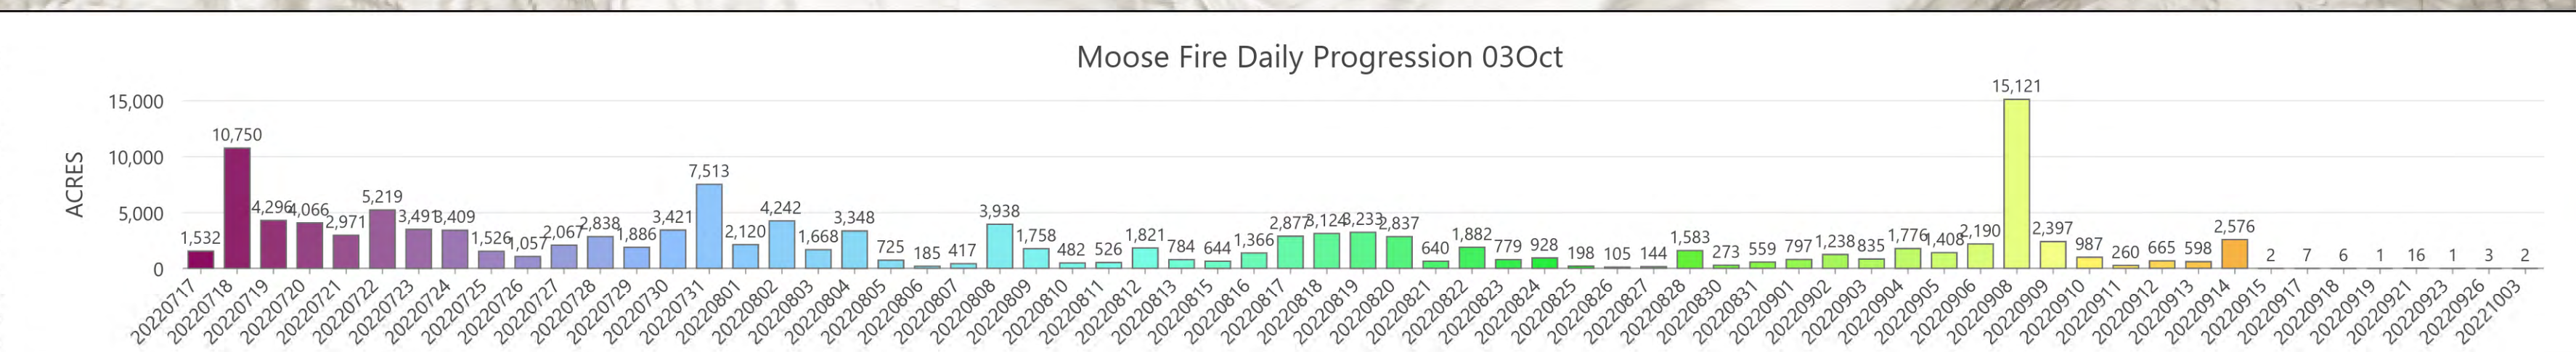

10/3/2022 2049
North American 1983 Datum, Lat/Long Grid