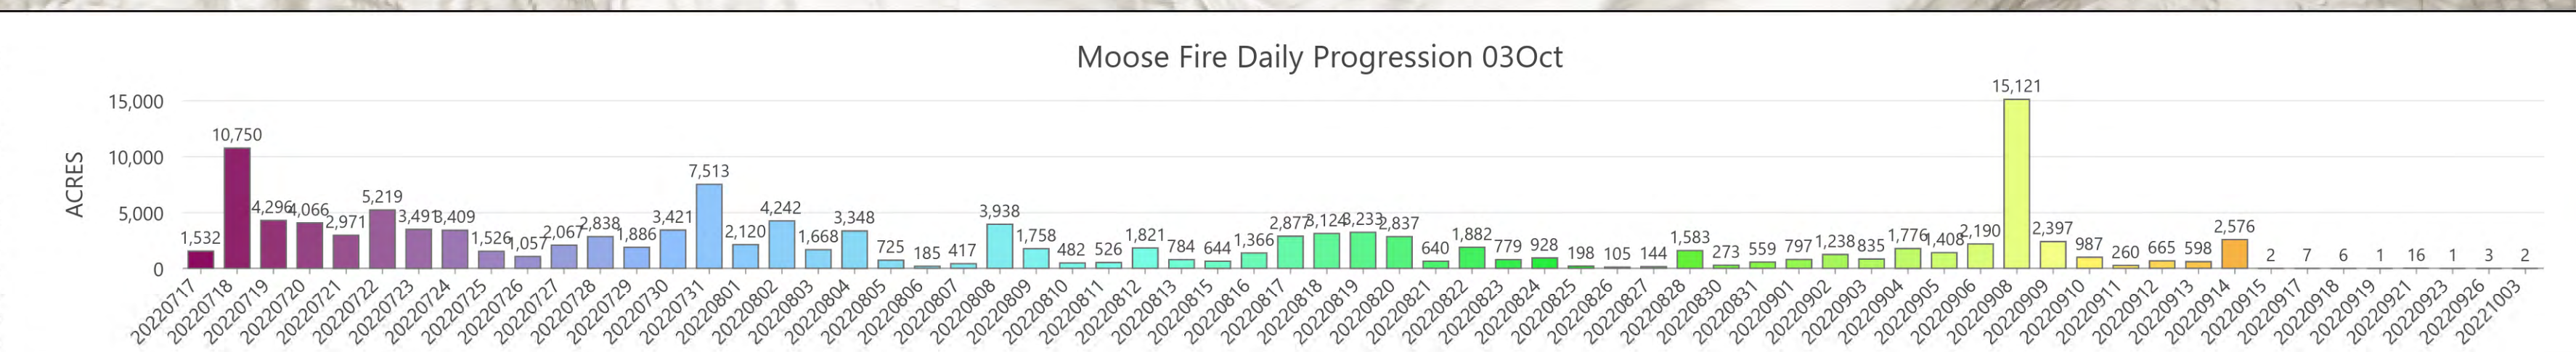

10/4/2022 2057
North American 1983 Datum, Lat/Long Grid
0 1 2 Miles